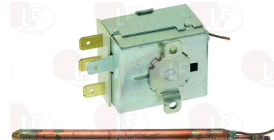

IME OMNIWASH CETV55

Drain plugs

3448128 OVERFLOW PIPE $\varnothing$ 33x192 mm
in plastic
for Dishwasher hood type (IME OMNIWASH) SEI1P
SEI2P