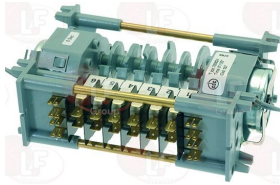

IME OMNIWASH CETR24

IME OMNIWASH CETR24B

3322286 CONTROLLER 7806DV 6 CAMS
 1st cycle 120 seconds
 2nd cycle 6 seconds
 230V 50/60Hz

IME OMNIWASH CET2C6S

IME OMNIWASH CET2C6S08

3446200 CONTROLLER P265 2 CAMS
 180 seconds cycle
 230V 50Hz
 without pin
 for drain pump
 for Dishwasher (IME OMNIWASH) 4Q82