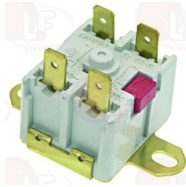

IME OMNIWASH CESB454

3744070 SAFETY THERMOSTAT FOR TANK 85°C
4 contacts 16A 250V
for Dishwasher hood type (IME OMNIWASH) SEI2P
SEI2PS

IME OMNIWASH CESV001

Thermostats

3444268 SINGLE-PHASE THERMOSTAT 0-90°C
covered capillary 1000 mm
bulb \varnothing 6.5x95 mm
15A 250V
D shaft \varnothing 6x4.6 mm
for Dishwasher (IME OMNIWASH)