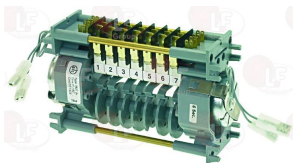

IME OMNIWASH CEPRE62P

IME OMNIWASH CEPRE62PC14

3320214 PRESSURE SWITCH 2 LEVELS
 1st level calibration 45/20 mm
 2nd level calibration 65/47 mm

IME OMNIWASH CEPRE2LUL

Controllers and changeover switches

3322146 CONTROLLER 7807DV 7 CAMS
 1st cycle 60 seconds
 2nd cycle 120 seconds
 3rd cycle 180 seconds
 24V 50/60Hz
 for Dishwasher (IME OMNIWASH) SEI2PCQB