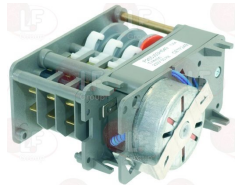

IME OMNIWASH CEPSTF

IME OMNIWASH CEPSTFB

5025557 CONTROLLER P26 3 CAMS
240 seconds cycle
230V 50/60Hz
for DISHWASHER 4Q82

IME OMNIWASH CETF24B

Pins

3243526 LOWER RINSE SUPPORT
for Dishwasher (IME OMNIWASH) 4Q82