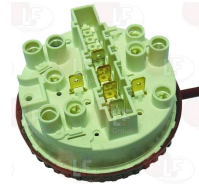

IME OMNIWASH CEPRE62P

IME OMNIWASH CEPRE62PC14

3320214 PRESSURE SWITCH 2 LEVELS
1st level calibration 45/20 mm
2nd level calibration 65/47 mm