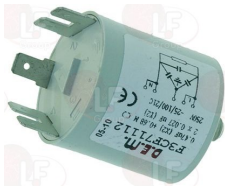

IME OMNIWASH CEFA

Filters

3160037 PLASTIC INNER FILTER FOR TANK 230x200 mm
for Dishwasher (IME OMNIWASH) 4Q82
for Dishwasher hood type (IME OMNIWASH) SEI1P
SEI2P