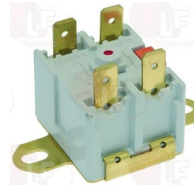

IME OMNIWASH CESB454

3744070 SAFETY THERMOSTAT FOR TANK 85°C
4 contacts 16A 250V
for Dishwasher hood type (IME OMNIWASH) SEI2P
SEI2PS

IME OMNIWASH CESV001

Thermostats

3444268 SINGLE-PHASE THERMOSTAT 0-90°C
covered capillary 1000 mm
bulb \varnothing 6.5x95 mm
15A 250V
D shaft \varnothing 6x4.6 mm
for Dishwasher (IME OMNIWASH)