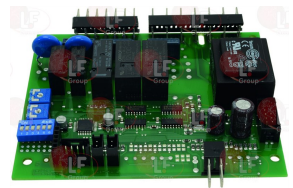

IME OMNIWASH CESEMM3500ST