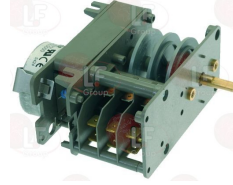

IME OMNIWASH CET2C61P

Suitable for:

3322261 CONTROLLER P265 3 CAMS
240 seconds cycle
230V 50/60Hz
counter-clockwise rotation
D-shaped pin $\varnothing$ 6x4.6 mm
for Glasswasher/Cupwasher (IME OMNIWASH) DUE - UNO

IME OMNIWASH CETR24

IME OMNIWASH CETR24B

3322286 CONTROLLER 7806DV 6 CAMS
1st cycle 120 seconds
2nd cycle 6 seconds
230V 50/60Hz