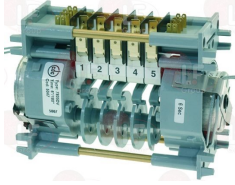

Suitable for:

3322260 CONTROLLER 7805DV 5 CAMS
1st cycle 6 seconds
2nd cycle 180 seconds
230V 50Hz
without pin
for Dishwasher (IME OMNIWASH) GL1040 - GL1240
SEI1PCQ