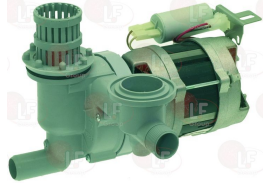

HOBART

3122196 ELECTRIC PUMP LGB W 210SX 0.32HP
 with manifold and filter
 0.32HP 230V 50Hz 1.1A - Rpm 2800
 capacitor 6.3 µf
 for Dishwasher (HOBART) ECOMAX
 for Dishwasher (HOBART) ECOMAX400 ECOMAX400