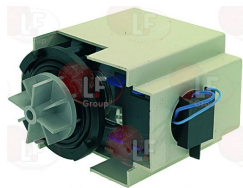

HOBART 01-297682-1

HOBART 165653-1

HOBART 883993-1

Suitable for:

HOBART

Suitable for:

3122828 DRAIN PUMP GRE 100W 220V 50Hz
without pump housing

HOBART 327450-1