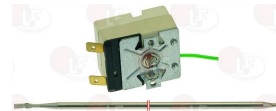

HOBART 226505

HOBART 886638

Tubing and hoses

6929164 HOSE ELBOW SHAPED RUBBER \varnothing 60x78 mm
for Pan/utensilwashing machines (HOBART)
ECOMAX701B - ECOMAX701F

HOBART E929164

3248211 INLET SLEEVE
for Dishwasher (HOBART) - Series FX - Series GX