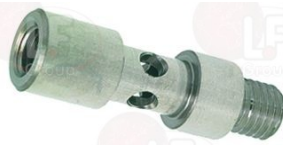

HOBART E115074

3243640 LOWER WASH ARM ASSY KNOB LOCKING BOLT

HOBART 139321-107

3243610 WASH ARM ASSEMBLY LOWER BOSS SPINDLE
for Dishwasher (HOBART) ECOMAX501A
for Dishwasher (HOBART) ECOMAX501A

HOBART E327006