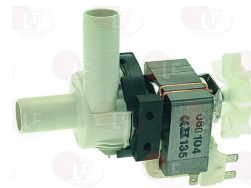

HOBART E80117

3122402 DRAIN ELECTRO-PUMP HANNING KD-22B3-001
80W 230V 50Hz
inlet external $\varnothing$ 24 mm - outlet external $\varnothing$ 24 mm
for Dishwasher (HOBART) AM-600 - AM-600C - AMX900
AM900 - FE11 - FE26 - FE600 - FM30 - FM30-U
GCS32 - GC11 - HE33
for Dishwasher hood type (HOBART) AMXX1300
AUXX1300
for Glasswasher/Cupwasher (HOBART) GC32 GC31
for Pan/utensilwashing machines (HOBART) UW105