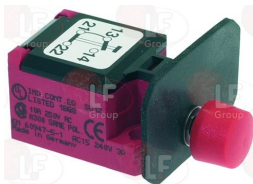

5035714 TUBING FOR WASH OUTLET HOSE
internal \varnothing 45 mm - external \varnothing 55 mm
length 66 mm
for Dishwasher (HOBART) ECOMAX 683

Microswitches

3240228 DOOR MICROSWITCH 250V 10A
for Dishwasher (HOBART) FE - FX - GX