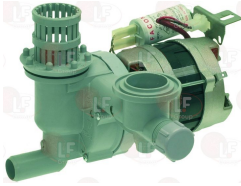

Suitable for:

Suitable for:

3122189 ELECTRIC PUMP LGB W 180SX 0.25HP
with manifold and filter
0.25HP 230V 50Hz 1A - Rpm 2800
capacitor 5 µf
for Glasswasher/Cupwasher (HOBART) ECOMAX350

HOBART E999134

HOBART 139321-551

3243687 CLOSING CAP FOR BOSS