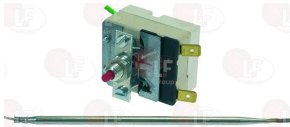

Suitable for:

HOBART

Suitable for:

Thermostats

3444249 SAFETY SINGLE-PHASE THERMOSTAT 125°C
with manual reset
capillary 1200 mm
bulb $\varnothing$ 4x128 mm
insulating part 800 mm
16A 230V
for Dishwasher (HOBART) FE11 - FE26
for Dishwasher hood type (HOBART) HX40
for Glasswasher/Cupwasher (HOBART) FX10 - FX20
FX25 - FX30 - FX40 - Series GX
for Dishwasher (HOBART) CX95

HOBART 227879

3444270 SAFETY THREE-PHASE THERMOSTAT 100°C
with manual reset
covered capillary 850 mm
bulb $\varnothing$ 4x230 mm
16A 230V
for Glasswasher/Cupwasher (HOBART) - Series FX