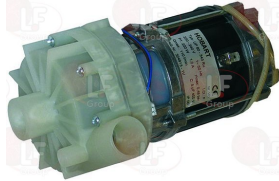

HOBART

Suitable for:

3743276 TOP WASH CLOSING CAP

3122694 ELECTRIC PUMP UP60-343RU 0.29HP
inlet external ø 28 mm - outlet external ø 25 mm
0.29HP 230V 50Hz - capacitor 5 µf
for Dishwasher hood type (HOBART) AMX - AUX