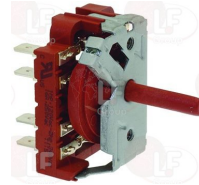

3057333 SELECTOR SWITCH WITH KNOB
ELEBERG SCH-X021 16A

HOBART 900086

3057049 SELECTOR SWITCH 4-POLE 16A 250V

HOBART

Salt containers and accessories

3067603 CAP FOR SALT CONTAINER

HOBART 139321-123

3067604 RETAINING NUT FOR CAP