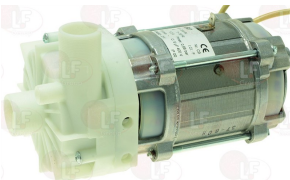

HOBART 775854-3

5042335 ELECTRIC PUMP HANNING UP60-321
 inlet \varnothing extern 28 mm - outlet \varnothing extern 26 mm
 230V 50Hz - 270W - capacitor 5 μ F

HOBART 324914-1

HOBART 324914-1V

3122334 ELECTRIC PUMP HOBART UP60-315 0.33HP
 inlet external \varnothing 28 mm - outlet external \varnothing 26 mm
 0.33HP 230V 50Hz 1.2A - capacitor 5 μ f
 flow rate 150 l/min
 for Dishwasher (HOBART) FE - Series FX - Series GX
 for Dishwasher hood type (HOBART) HE - HX