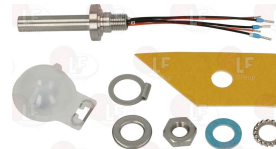

HOBART E437021

Floats

3188006 FLOAT
 for Dishwasher pull-through (HOBART) - Series FTX

HOBART 00-122674

HOBART 122674

5046945 KIT MICROSWITCH FLOATING
 for Dishwasher (HOBART) - Series CSA - Series FTX

HOBART ML-102826