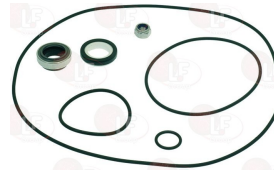

Suitable for:

3122632 SEAL ROTARY ø 13 BACK FACE 5.5 mm

HOBART 324913-1

HOBART 324913-1V

HOBART

Suitable for:

3743276 TOP WASH CLOSING CAP

3122694 ELECTRIC PUMP UP60-343RU 0.29HP
inlet external ø 28 mm - outlet external ø 25 mm
0.29HP 230V 50Hz - capacitor 5 µf
for Dishwasher hood type (HOBART) AMX - AUX

HOBART 324913-1

HOBART 324913-1V

3786659 KIT GASKETS FOR PUMP
for Dishwasher pull-through (HOBART) CNREW

HOBART ML74328

HOBART 00-895444-000

Relays

3351603 RELAY A2L-FA 16A 230V
bipolar switch
2 NO contacts

HOBART 00-371450-011

HOBART 371450-11

Rinse aid pumps and accessories

3090222 DETERGENT DISPENSER 220/240V 50/60Hz
for Dishwasher (HOBART) FX - GX - UX30

HOBART 00-378625-001

HOBART 378625-1

3090165 DETERGENT INJECTOR 230V 50Hz
for Pan/utensilwashing machines (HOBART) UW135
UW135H

HOBART 172927-1

3090133 VALVE HOLDER