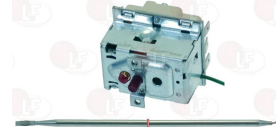

HOBART 378791

3444612 SINGLE-PHASE THERMOSTAT FOR BOILER 85°C
15A 250V
covered capillary 600 mm
bulb $\varnothing$ 6x120 mm