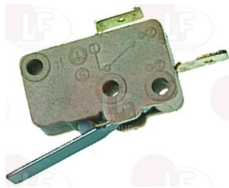

HOBART 00-297980-003 HOBART 297980-3

3240601 MICROSWITCH N16 250V
contact capacity 16A 250V

HOBART 139321-41

3240206 PUSH ROD FOR MICRO