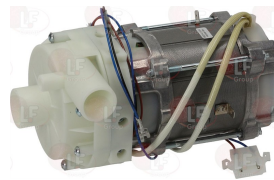

HOBART 324914-1

HOBART 324914-1V

3122334 ELECTRIC PUMP HOBART UP60-315 0.33HP
inlet external $\varnothing$ 28 mm - outlet external $\varnothing$ 26 mm
0.33HP 230V 50Hz 1.2A - capacitor 5 μ f
flow rate 150 l/min
for Dishwasher (HOBART) FE - Series FX - Series GX
for Dishwasher hood type (HOBART) HE - HX