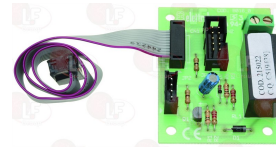

HOBART E215022

3446202 TIMER BOARD
with connection diagram
for Dishwasher (HOBART) - Series FX - Series GX
for Dishwasher hood type (HOBART) - Series HX