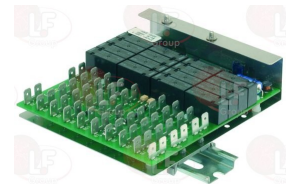

HOBART 00-785422-001

HOBART 374391-1

HOBART 785422-1

Filters

3160476 COMPLETE TANK FILTER
for Dishwasher hood type (HOBART) AMX - AUX