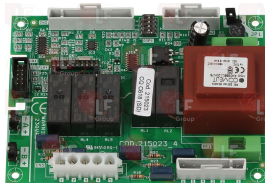

Electronic printed-circuit boards

3390034 CIRCUIT BOARD
without EPROM
dimensione 135x100 mm
for Dishwasher (HOBART) ECOMAX 683 - ECOMAX661
for Pan/utensilwashing machines (HOBART)
ECOMAX701B - ECOMAX701F

HOBART E215023

HOBART 139321-451

6041523 CABLE FLAT 10-POLE 1200 m m
for Pan/utensilwashing machines (HOBART)
ECOMAX701F