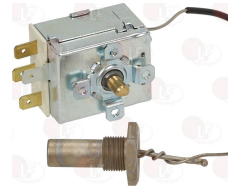

HOBART E236042

HOBART 139321-20

3444719 SINGLE-PHASE THERMOSTAT 30-85°C
covered capillary 850 mm
bulb $\varnothing$ 6x94 mm
D-shaped pin $\varnothing$ 6x4.6 mm