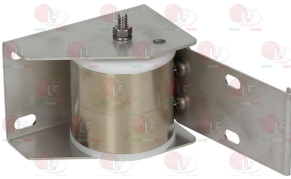

Suitable for:

Springs

5038629 DOOR BALANCE SPRING
ø 10.5x197 mm

DEXION 449063

5029358 DOOR SPRINGS KIT
support dimensions 95x66x61 mm
for DISHWASHER GL80-RIVER 150

DEXION 75271

5060752 SET SPRING PRE-WASH DOOR
dimensions support 95x66x61 mm