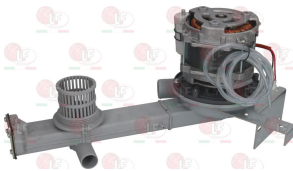

3743276 TOP WASH CLOSING CAP

DEXION 480054

3122830 ELECTRIC PUMP LGB X3SX 0.35HP
inlet external \varnothing 33 mm - outlet external \varnothing 26 mm
0.26kW 230V 50Hz - capacitor 6.3 μ F

DEXION 130993

DEXION 999241

3122831 ELECTRIC PUMP LGB X5SX 1.10HP
with manifold and filter
1.10HP 230V 50Hz - capacitor 16 μ f
inlet \varnothing 28 mm - outlet \varnothing 38 mm

DEXION 130994

3122860 ELECTRIC PUMP LGB ZFCI121DX 0.33HP
inlet external \varnothing 28 mm - outlet external \varnothing 26 mm
0.25kW 230V 50Hz - capacitor 6.3 μ F