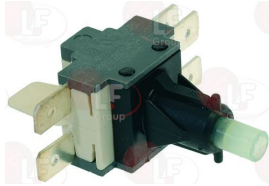

DEXION 227052

5020280 SWITCH CHANGE-OVER 2-POLE