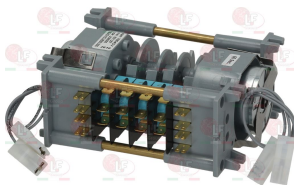

Controllers and changeover switches

3322613 CONTROL SELECTOR 7804DV 4 CAMS
1st cycle 60 seconds
2nd cycle 20 minutes
230V 50/60Hz
2 motors