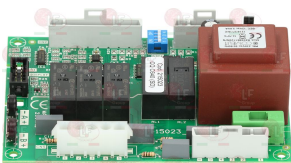

DEXION 215037

3390034 CIRCUIT BOARD
without EPROM
dimensione 135x100 mm