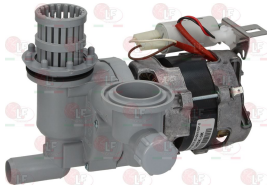

Suitable for:

Suitable for:

3122189 ELECTRIC PUMP LGB W 180SX 0.25HP
with manifold and filter
0.25HP 230V 50Hz 1A - Rpm 2800
capacitor 5 µf