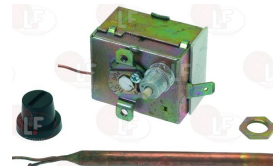

ALBA 2000430

Drain plugs

3448136 OVERFLOW PIPE \varnothing 28x132 mm
in plastic

ALBA 15126

3316040 ELBOW CONNECTOR \varnothing 1"x30 mm

ALBA 10701

Suitable for:

3316041 GASKET 1" ø 44x32x3 mm