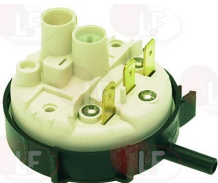

ALBA 10300026

3320091 PRESSURE SWITCH 1 LEVEL
 calibration 46/26 mm
 250V 16(4)A

ALBA 10706/A

3320207 PRESSURE SWITCH 1 LEVEL
 calibration 85/59 mm

ALBA 75950

Suitable for:

ALBA

Suitable for: