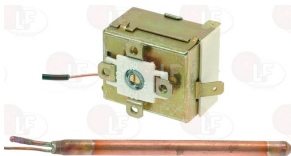

Thermostats

3444280 SINGLE-PHASE THERMOSTAT 0-90°C
covered capillary 1500 mm
bulb $\varnothing$ 6.5x90 mm
15A 250V
with adjusting screw