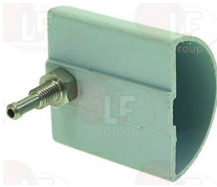

3704005 BRASS BUSHING

ALBA 11835

ALBA 11835/A

3743631 RH/LH DOOR ROD

ALBA 150221

Air traps

3060065 AIR CHAMBER 55x31x56 mm
hose end fitting \varnothing 6 mm

ALBA 10911/D