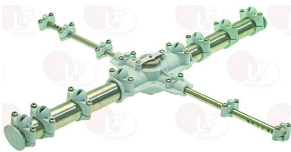

Wash and rinse arms for warewashers

3243360 WASH AND RINSE ARM ASSEMBLY