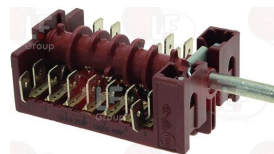

GOTTAK 800702

2111991 **SWITCH 0-9 POSITIONS**
contacts 16A 250V - max 150°C
D-Shaft 6x4.6 mm