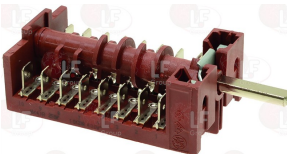

Suitable universal spare parts may not be included

Suitable for:

GOTTAK

Suitable for:

Rotary switches

5054618 **COMMUTATORE 4 POSIZIONI**
portata contatti 16A 250V
perno mezzaluna \varnothing 6x4,6 mm

GOTTAK 640498

5047858 **SELECTOR SWITCH 0-1 POSITIONS**
contact capacity 16A 250V
D-shaft \varnothing 6x4.6 mm

GOTTAK 440220

3057133 **SELECTOR SWITCH 0-3 POSITIONS**
contact capacity 16A 250V - max 125°C
D-shaft \varnothing 6x4.6 mm

GOTTAK 840800

3057142 **SELECTOR SWITCH 0-3 POSITIONS**
contact capacity 16A 250V - max 150°C
D-shaft \varnothing 6x4.6 mm

GOTTAK 840801

3057164 **SELECTOR SWITCH 0-3 POSITIONS**
contact capacity 16A 250V - max 140°C
D-shaft \varnothing 6x4.6 mm

GOTTAK 841100

3057167 **SELECTOR SWITCH 0-3 POSITIONS**
contact flow rate 16A 250V
D-shaped pin 6x4.6 mm

GOTTAK 640478

3057141 **SELECTOR SWITCH 0-4 POSITIONS**
contact capacity 16A 250V - max 150°C
D-shaped pin 6x4.6 mm