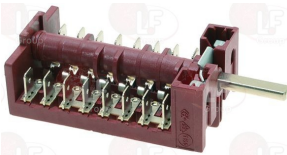

Suitable universal spare parts may not be included

Suitable for:

GOTTAK

Suitable for:

Rotary switches

5054618 **COMMUTATORE 4 POSIZIONI**
portata contatti 16A 250V
perno mezzaluna \varnothing 6x4,6 mm

GOTTAK 640498

5047858 **SELECTOR SWITCH 0-1 POSITIONS**
contact capacity 16A 250V
D-shaft \varnothing 6x4.6 mm

GOTTAK 440220

3057133 **SELECTOR SWITCH 0-3 POSITIONS**
contact capacity 16A 250V - max 125°C
D-shaft \varnothing 6x4.6 mm

GOTTAK 840800

3057142 **SELECTOR SWITCH 0-3 POSITIONS**
contact capacity 16A 250V - max 150°C
D-shaft \varnothing 6x4.6 mm

GOTTAK 840801

3057164 **SELECTOR SWITCH 0-3 POSITIONS**
contact capacity 16A 250V - max 140°C
D-shaft \varnothing 6x4.6 mm

GOTTAK 841100

3057167 **SELECTOR SWITCH 0-3 POSITIONS**
contact flow rate 16A 250V
D-shaped pin 6x4.6 mm

GOTTAK 640478

3057141 **SELECTOR SWITCH 0-4 POSITIONS**
contact capacity 16A 250V - max 150°C
D-shaped pin 6x4.6 mm