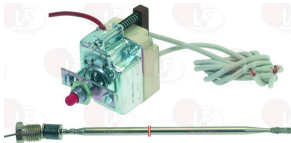

ALBA 40561100076

3444199 SINGLE-PHASE THERMOSTAT 230°C
with manual reset
complete with wiring
covered capillary length 850 mm - 16A 230V
bulb $\varnothing$ 4x120 mm - with adapter nipple bland M9x1