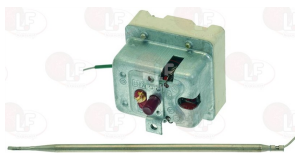

ALBA 405611100084

**ALBA**

Suitable for:

**3444251** **THREE-PHASE THERMOSTAT 50-300°C**  
D-shaped pin  $\varnothing$  6x4.6 mm  
covered capillary length 1100 mm - 10A 400V  
bulb  $\varnothing$  3x220 mm