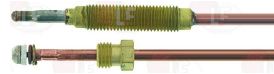

## Thermocouples and accessories

**3440015 INTERRUPTION CONNECTOR M9x1**

ALBA 54191000400

**3440054 THERMOCOUPLE SIT M8x1 85 cm THREAD M8x1**

ALBA 541100427760

**3440854 THERMOCOUPLE SIT M8x1 85 cm - 10 PCS CONNECTOR M8x1**