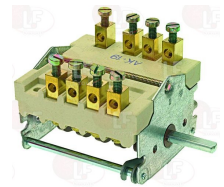

ALBA 345362103751

3057094 SELECTOR SWITCH 0-1 0-1 POSITIONS
contact capacity 32A 250V - max 150°C
D-shaped pin $\varnothing$ 6x4.6 mm