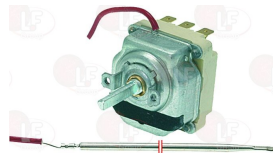

ALBA 405611100084

**ALBA**

Suitable for:

**3444251** **THREE-PHASE THERMOSTAT 50-300°C**  
D-shaped pin  $\varnothing$  6x4.6 mm  
covered capillary length 1100 mm - 10A 400V  
bulb  $\varnothing$  3x220 mm