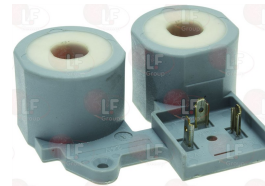

Electric hot plates

1. **3311170 ELECTRIC HOT PLATE $\varnothing$ 230 mm 2100W 230V**
   faston electric connections
   complete with energy adjuster
   for glass-ceramic cooking top

ALBA 541524210040

1. **3311054 ELECTRIC HOT PLATE 2600W 400V**
   dimensions 220x220 mm
   terminal block electric connections
   with STAINLESS steel edge
   for electric cooking top

ALBA 541524400220

1. **3311063 ELECTRIC HOT PLATE 3000W 400V**
   dimensions 300x300 mm
   terminal block electric connections
   with STAINLESS steel edge
   for electric cooking top

ALBA 000400000010

Electrical gas valves and accessories

1. **3526140 VALVE 836 TANDEM $\varnothing$ 1/2"FF**
   inlet $\varnothing$ 1/2" F - outlet $\varnothing$ 1/2" F
   maximum gas inlet pressure 60 mbar
   max.gas outlet pressure adjustment range 7÷50 mbar
   outlet gas pressure setting range min.2÷45 mbar
   room temperature 0÷60°C
   power supply 230V 30A rectified

ALBA 422700000007

1. **2100724 COIL 24V**
   for valve 830 TANDEM-836 TANDEM

1. **2100757 CONNECTION FOR OLIVE $\varnothing$ 16 mm**
   thread $\varnothing$ 1/2" M

1. **3030001 COUPLING ELECTRIC WITH CABLE**
   for valve sit 824 NOVA-826 NOVA-836 TANDEM