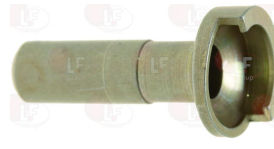

ALBA

Suitable for:

3020043 PILOT GAS JET $\varnothing$ 0.36 mm

ALBA 541933977115

3020113 PILOT OLIVE FOR PIPE $\varnothing$ 4 mm