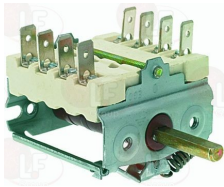

Rotary switches

3057177 SELECTOR SWITCH 0-1 POSITIONS
contact capacity 16A 250V - max 150°C
D-shaped pin $\varnothing$ 6x4.6 mm