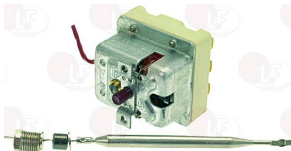

ALBA 34535300006

3444307 THREE-PHASE THERMOSTAT 230°C
with manual reset
covered capillary length 900 mm - 10A 400V
bulb $\varnothing$ 6x100 mm - with adapter nipple band M10x1