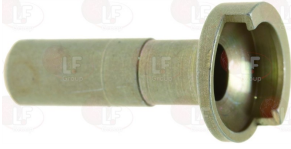

**3020542 PILOT GAS JET  $\varnothing$  0.20 mm**

Suitable for:

**3020202 PILOT GAS JET  $\varnothing$  0.27 mm**

ALBA 54193397270

**3020543 PILOT GAS JET  $\varnothing$  0.38 mm**

**3020077 PIPE FITTING  $\varnothing$  4 mm  
thread M10x1**

**3020078 PIPE FITTING  $\varnothing$  6 mm  
thread M10x1**

**3001003 ROUND SPARKING PLUG  $\varnothing$  7x44 mm  
male faston M4x1 mm  
total length 65 mm**

ALBA 541910065036

**3020124 SPARKING PLUG ROUND  $\varnothing$  7x44 mm  
connection  $\varnothing$  2.4 mm  
overall length 58 mm**