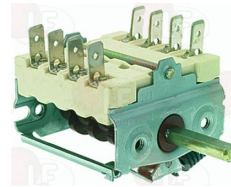

ALBA 345355300002

3057022 SELECTOR SWITCH 0-1 0-1 POSITIONS
contact capacity 16A 250V - max 150°C
D-shaped pin $\varnothing$ 6x4.6 mm