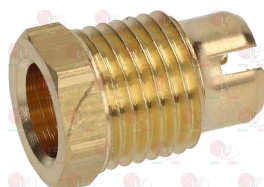

**3001003 IGNITION PLUG ROUND \varnothing 7x44 mm
M faston M4x1 mm
overall length 65 mm**

OLIS 6A013300

Suitable for:

3020060 IGNITION PLUG ROUND \varnothing 7x44 mm
M faston M 4x1 mm
overall length 82 mm
model CB505/021 Junkers
for model P502F