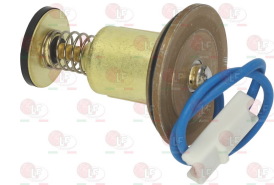

OLIS

Suitable for:

3020084 FITTING AND OLIVE \varnothing 6 mm

OLIS 6A011607

3526076 FLANGE STRAIGHT \varnothing 3/4"
with screws and OR
for valves SIT 820-Honeywell V4400-V4600-VR4605P

3182008 MAGNETIC UNIT SIT
head \varnothing 35 mm - end piece \varnothing 20 mm - length 47 mm
for valve SIT NOVASIT 820