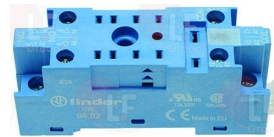

OLIS BN6A047074

OLIS 6A047074

Safety groups for pans and spare parts

3184013 DEPRESSION VALVE $\varnothing$ 3/4" M
in chrome plated brass
for safety group $\varnothing$ 3/4"
for safety group $\varnothing$ 1" 1/4