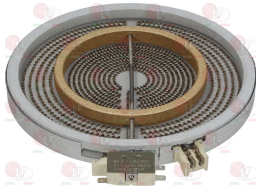

Pressure switches

5060356 PRESSURE SWITCH STEAM -1/1 BAR
connection 3/8" M - 250V

OLIS CR0587800

Radiant heating elements

3311087 RADIANT HEATING ELEM. ø 250mm 2500W 230V
faston electric connections
complete with energy regulation
for glass-ceramic cooking top