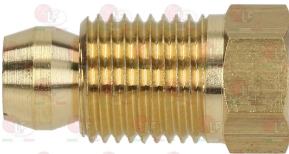

OLIS 6A011608

3020084 FITTING AND OLIVE ø 6 mm

OLIS 6A011607

3020082 OLIVE FOR PIPE ø 12 mm
for model PEL 22-24-25

OLIS BN6A016300

OLIS 6A016300

5026012 OLIVE FOR PIPE ø 4 mm
for pilot burner series CB 502-CB 503