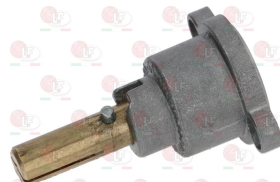

3348021 CAP WITH PIN $\varnothing$ 8x6.5 mm
pin length 22 mm
for model PEL 21S