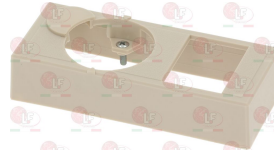

OLIS

Suitable for:

3523037 ELBOW FLANGE MINISIT \varnothing 3/8"
with screws and OR

3523047 LID MINISIT

3523061 NUT \varnothing 1/4"x6 mm

3348044 OLIVE FOR PIPE \varnothing 10 mm
for model PEL 20-21-24-25

OLIS BN6A011480