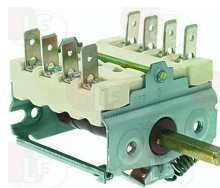

OLIS 6A046000

3057177 SELECTOR SWITCH 0-1 POSITIONS
contact capacity 16A 250V - max 150°C
D-shaped pin $\varnothing$ 6x4.6 mm