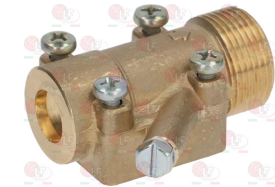

OLIS BN6A001453

OLIS BN6A013600

OLIS 6A013600

3348062 CAP WITH PIN \varnothing 10x8 mm
 pin length 35 mm
 for model PEL 23

3348237 FLANGE HORIZONTAL \varnothing 12/16 mm
 without adjustment
 thread M24x1.5 mm
 for model PEL 23

3182010 MAGNETIC UNIT PEL
 head \varnothing 24 mm - end piece \varnothing 18 mm - length 59 mm
 thermocouple coupling M10x1
 for PEL tap model 23

OLIS BN6A014200

OLIS 6A014200

3348041 OLIVE FOR PIPE \varnothing 16 mm
 for model PEL 23