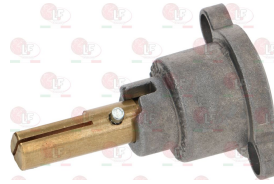

3348036 OLIVE FOR PIPE \varnothing 4 mm
for model PEL 21-22-24-25

OLIS 6A016120

OLIS

Suitable for:

3348243 CAP WITH PIN \varnothing 8x6.5 mm
pin length 22/15 mm right/lef
for model PEL 21S

3348058 MAGNET PROTECTION NUT M8x1
thread M18x1 mm
for model PEL 20-21-22