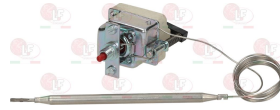

OLIS BN9000515

OLIS 9000515

3744094 SINGLE-PHASE THERMOSTAT 30-150°C
D-shaped pin $\varnothing$ 6x4.6 mm
covered capillary length 1600 mm
bulb $\varnothing$ 3x145 mm