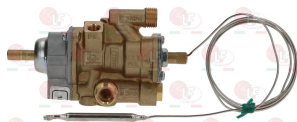

Suitable for:

OLIS

3345018 THERMOSTATIC TAP 25ST
operating temperature 100-300°C
connections M16x1.5 mm
thermocouple connection M9x1
bulb ø 6x75 mm
capillary length 1200 mm
D-shaped pin ø 8x6.5 mm