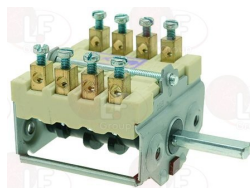

OLIS BN6A049300

OLIS 6A049300

3057180 SELECTOR SWITCH 0-3 POSITIONS
contact capacity 16A 250V - max 150°C
D-shaped pin $\varnothing$ 6x4.6 mm