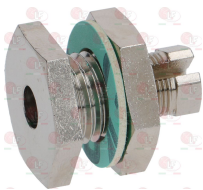

OLIS 1015200

OLIS 6A015200

3523060 OIL SEAL FITTING \varnothing 6.5 mm
 internal thread M10x0.75 - external thread M14x1.5

2100757 CONNECTION FOR OLIVE \varnothing 16 mm
 thread \varnothing 1/2"M

3523037 ELBOW FLANGE MINISIT \varnothing 3/8"
 with screws and OR