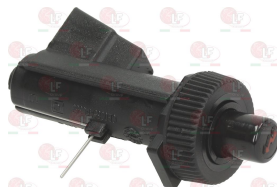

OLIS BN6A016300

OLIS 6A016300

3001070 PIEZO IGNITER MINISIT
a $\varnothing$ 22 mm hole is required for the assembly
faston M $\varnothing$ 2.4 mm