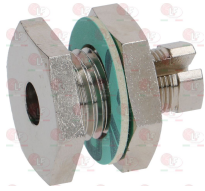

Suitable for:

3182003 MAGNETIC UNIT SIT
head \varnothing 25 mm - end piece \varnothing 17 mm - length 56 mm
for valve SIT AC2 - VR8-MINISIT

OLIS 1015200

OLIS 6A015200

3523060 OIL SEAL FITTING \varnothing 6.5 mm
internal thread M10x0.75 - external thread M14x1.5