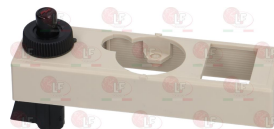

OLIS 6A016500

3001071 PIEZO IGNITER MINISIT WITH COVER
M faston 2.4 mm