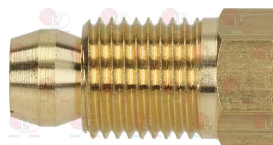

OLIS BN6A050020

OLIS 6A050020

3348041 OLIVE FOR PIPE \varnothing 16 mm
for model PEL 23

OLIS 6A016500

3001008 PIEZO IGNITER
a \varnothing 14 mm hole is required for the assembly
faston M \varnothing 2.4 mm

3020077 PIPE FITTING \varnothing 4 mm
thread M10x1

OLIS

Suitable for:

3020084 FITTING AND OLIVE \varnothing 6 mm

OLIS 6A011607

3526076 FLANGE STRAIGHT \varnothing 3/4"
with screws and OR
for valves SIT 820-Honeywell V4400-V4600-VR4605P