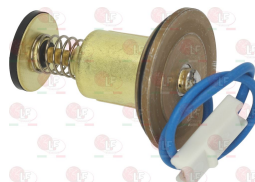

3182008 MAGNETIC UNIT SIT
head $\varnothing$ 35 mm - end piece $\varnothing$ 20 mm - length 47 mm
for valve SIT NOVASIT 820