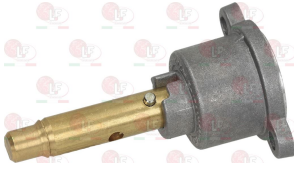

Suitable for:

3348232 CAP WITH PIN $\varnothing$ 8x6.5 mm
pin length 39/7 mm upper/lower
for model PEL 22