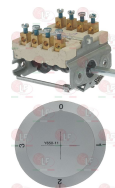

OLIS BN6A049300

OLIS 6A049300

3057180 SELECTOR SWITCH 0-3 POSITIONS
contact capacity 16A 250V - max 150°C
D-shaped pin \varnothing 6x4.6 mm

OLIS 6A046750

3057305 SELECTOR SWITCH 0-3 POSITIONS
contact capacity 18A 240V - max 150°C
D-shaped pin \varnothing 6x4.6 mm