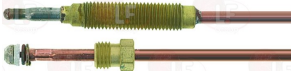

OLIS BN6A011912

OLIS 6A011912

3440893 THERMOCOUP.SIT QUICK M9x1 85 cm - 10 PCS

OLIS 6A011904

3440853 THERMOCOUPLE SIT M8x1 60 cm - 10 PCS
CONNECTOR M8x1

OLIS BN6A011905

OLIS MA1033027200

OLIS 6A011905