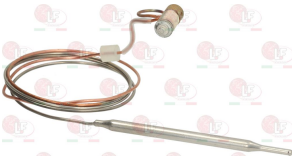

3523051 SENSING ELEMENT MINISIT 110 $\pm$ 190°C
capillary length 1050 mm
bulb $\varnothing$ 6x105 mm