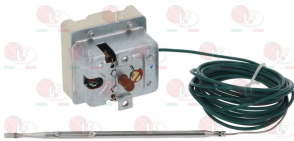

OLIS BN6A001415

3744140 TERMOSTATO THREE-PHASE 360°C
manual reset
covered capillary length 1490 mm
bulb $\varnothing$ 3x190 mm