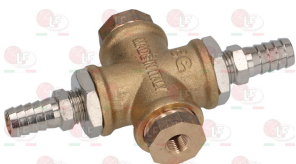

OLIS BN6A015350

**3245017 HOSE-END FITTING $\varnothing$ 12 mm
with 2 holes $\varnothing$ 9 mm**