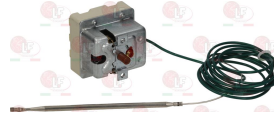

Suitable for:

OLIS

3744113 THREE-PHASE THERMOSTAT 230°C
with manual reset
covered capillary length 600 mm - 10A 400V
bulb $\varnothing$ 4x122 mm

OLIS MACM097701

3444653 THREE-PHASE THERMOSTAT 245°C
with manual reset
capillary length covered 1750 mm - 20A 380V
bulb $\varnothing$ 4x120 mm

OLIS BN8219602

OLIS 8219602

3444298 THREE-PHASE THERMOSTAT 337°C
with manual reset
covered capillary length 850 mm - 20A 400V
button bulb $\varnothing$ 14x10 mm

OLIS LAR6507050

3444354 THREE-PHASE THERMOSTAT 350°C
with manual reset
capillary length coated 950 mm - 10A 400V
bulb $\varnothing$ 3x190 mm

OLIS BN6A046150

OLIS 6A046150

3444713 THREE-PHASE THERMOSTAT 40-320°C
D-shaped pin $\varnothing$ 6x4.6 mm
capillary length 900 mm - 16A 380V
bulb $\varnothing$ 3x219 mm

OLIS 6A038400

3444363 THREE-PHASE THERMOSTAT 420°C
with manual reset
covered capillary length 900 mm - 10A 400V
bulb $\varnothing$ 4x310 mm

OLIS BN6A046180

OLIS 6A046180

3444894 THREE-PHASE THERMOSTAT 50-275°C
D-shaped pin $\varnothing$ 6x4.6 mm
covered capillary length 900 mm - 16A 380V
bulb $\varnothing$ 3x220 mm

OLIS BN6A044601

3444052 THREE-PHASE THERMOSTAT 50-320°C
D-shaped pin $\varnothing$ 6x4.6 mm
capillary length 900 mm - 10A 400V
bulb $\varnothing$ 3x230 mm

OLIS 6A044900

3444103 THREE-PHASE THERMOSTAT 50-320°C
D-shaped pin $\varnothing$ 6x4.6 mm
covered capillary length 900 mm - 10A 400V
bulb $\varnothing$ 3x220 mm

OLIS BN6A044600

OLIS 6A044600

3444425 THREE-PHASE THERMOSTAT 65-125°C
D-shaped pin $\varnothing$ 6x4.6 mm
covered capillary length 900 mm - 10A 400V
bulb $\varnothing$ 6x70 mm

OLIS BN6A044650

OLIS 6A044650