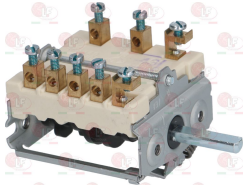

3057024 SELECTOR SWITCH 0-6 POSITIONS
contact capacity 16A 250V - max 150°C
D-shaped pin ø 6x4.6 mm