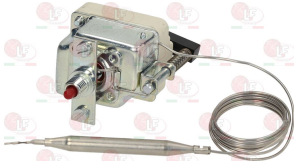

Suitable for:

OLIS

3444071 SINGLE-PHASE THERMOSTAT 230°C
with manual reset
capillary length 870 mm - 16A 250V
bulb $\varnothing$ 6x77 mm

OLIS 9000516

3444624 SINGLE-PHASE THERMOSTAT 235°C
with manual reset
covered capillary length 870 mm
bulb $\varnothing$ 6x133 mm