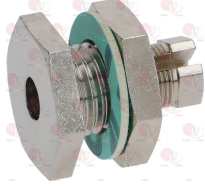

Suitable for:

3523060 OIL SEAL FITTING \varnothing 6.5 mm
internal thread M10x0.75 - external thread M14x1.5

3020082 OLIVE FOR PIPE \varnothing 12 mm
for model PEL 22-24-25

OLIS BN6A016300

OLIS 6A016300

3001070 PIEZO IGNITER MINISIT
a \varnothing 22 mm hole is required for the assembly
faston M \varnothing 2.4 mm