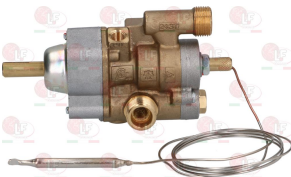

OLIS BN6A016110

OLIS BN6A017000

OLIS 6A016110

OLIS BN6A011705

OLIS 6A011705

3345006 THERMOSTATIC TAP 24ST
adjustment temperature 120-320°C
connections M20x1.5 mm
thermocouple connection M9x1
bulb $\varnothing$ 6x100 mm
capillary length 1200 mm
D-shaped pin $\varnothing$ 10x8 mm

OLIS BN6A023700

OLIS 6A023700

3348044 OLIVE FOR PIPE $\varnothing$ 10 mm
for model PEL 20-21-24-25