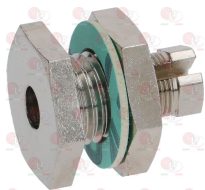

OLIS 1015200

OLIS 6A015200

3523060 OIL SEAL FITTING $\varnothing$ 6.5 mm
internal thread M10x0.75 - external thread M14x1.5