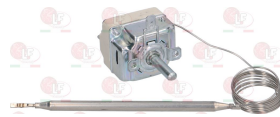

OLIS BN6A046260

3744069 SINGLE-PHASE THERMOSTAT 30-90°C
D-shaped pin $\varnothing$ 6x4.6 mm
covered capillary length 2000 mm - 16A 250V
bulb $\varnothing$ 6x130 mm