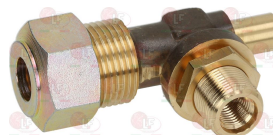

3025196 AERATION REGULATOR
internal \varnothing 37 mm - external \varnothing 40 mm
height 30 mm

OLIS BN2510140

OLIS 2510140

3025378 JET HOLDER
with jet hole \varnothing 10x1

OLIS BN822160022

Suitable for:

OLIS

3025379 JET HOLDER FITTING 34 mm
thread M16x1.5 mm

OLIS BN822160031

Suitable for:

3025290 NOZZLE HOLDER FOR PIPE \varnothing 12 mm
complete with nuts and olives
thread connection for hose M20x1.5 mm
tapered nozzle M11x1 mm
fastening fitting M15x1 mm