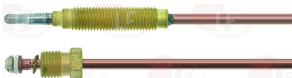

OLIS 6A011902

3440834 THERMOCOUPLE SIT M9x1 50 cm - 10 PCS

OLIS BN6A011902

OLIS 6A011902

3440835 THERMOCOUPLE SIT M9x1 60 cm - 10 PCS

OLIS BN6A011903

OLIS 6A011903

3440859 THERMOCOUPLE SIT M9x1 60 cm - 10 PCS
CONNECTOR M8x1