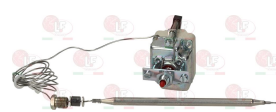

OLIS BN6A049401

OLIS 6A049401