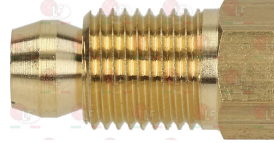

OLIS

Suitable for:

3020084 FITTING AND OLIVE $\varnothing$ 6 mm