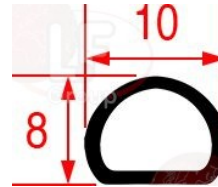

Gaskets for oven door

3786701 OVEN DOOR GASKET 1500 mm
made of silicone elastomer
profile dimensions 20x6 mm
COLOUR BLACK
f/OLIS KITCHEN 74F-74G-76G-74E-76GE-76E-76EE-74CE
74STG-74STG+2-2FX+PCF-76STG-76STG+4-4FX+PCF-74STE
76STGE-120FLG-76EANPQ-76EEACPQ-74EPQ-76FL

3786338 OVEN DOOR GASKET 1850 mm
made of silicone elastomer
profile dimensions 8x10 mm
COLOUR BLACK