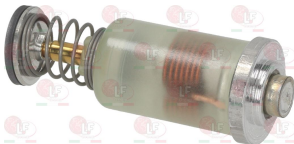

3182011 MAGNETIC UNIT PEL SMALL HEAD
head $\varnothing$ 15 mm - end piece $\varnothing$ 11 mm - length 44 mm
for PEL tap models 20-21
for EGA tap model 25213
for JUNKERS tap model CH110