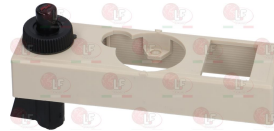

3348044 OLIVE FOR PIPE \varnothing 10 mm
for model PEL 20-21-24-25

OLIS BN6A011480

OLIS 6A011480

3348041 OLIVE FOR PIPE \varnothing 16 mm
for model PEL 23

OLIS 6A016500

3001071 PIEZO IGNITER MINISIT WITH COVER
M faston 2.4 mm