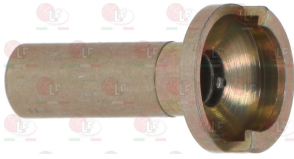

OLIS MA1887800

OLIS 6A013107

Suitable for:

2102405 PILOT JET \varnothing 0.35 mm

3020543 PILOT JET \varnothing 0.38 mm

**3020077 PIPE FITTING \varnothing 4 mm
thread M10x1**

**3020078 PIPE FITTING \varnothing 6 mm
thread M10x1**