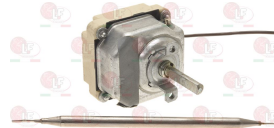

OLIS BN6A046240

5063606 THERMOSTAT THREE-PHASE 85-550°C
complete with selector switch
D-shaped pin $\varnothing$ 6x4,6 mm
capillary length covered 1120 mm
bulb $\varnothing$ 4x228 mm