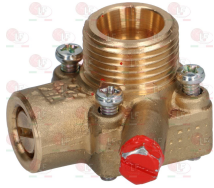

OLIS BN6A016110

OLIS BN6A017000

OLIS 6A016110

5014757 PIPE FITTING \varnothing 6 mm
thread M10x1 mm

3348229 CAP WITH PIN \varnothing 10 mm
pin length 31 mm
for model PEL 22S/O

3348245 CAP WITH PIN \varnothing 10x8 mm
pin length 34/26 mm upper/lower
for model PEL 22S

3348231 CAP WITH PIN \varnothing 6x4.6 mm
pin length 35/21 mm upper/lower
for model PEL 22

Suitable for:

3348232 CAP WITH PIN \varnothing 8x6.5 mm
pin length 39/7 mm upper/lower
for model PEL 22

3348023 FLANGE HORIZONTAL \varnothing 12/10 mm
thread M20x1.5
for model PEL 22

3348024 FLANGE VERTICAL \varnothing 12/10 mm
thread M20x1.5
for model PEL 22

3348058 MAGNET PROTECTION NUT M8x1
thread M18x1 mm
for model PEL 20-21-22

3182009 MAGNETIC UNIT PEL BIG HEAD
head \varnothing 15.5 mm - end piece \varnothing 14 mm - length 44 mm
for PEL tap model 22-24