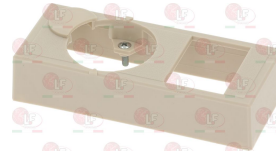

OLIS BN6A011602

OLIS BN824710160

OLIS 6A011602

3523047 LID MINISIT