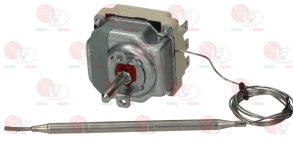

Suitable for:

3744007 THREE-PHASE THERMOSTAT 90-195°C

D-shaped pin $\varnothing$ 6x4.6 mm
capillary length 900 mm - 10A 400v
bulb $\varnothing$ 6x135 mm