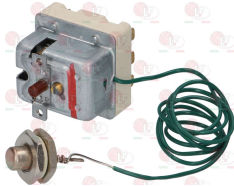

OLIS BN8219602

OLIS 8219602

3444298 THREE-PHASE THERMOSTAT 337°C
with manual reset
covered capillary length 850 mm - 20A 400V
button bulb $\varnothing$ 14x10 mm

OLIS LAR6507050

3444354 THREE-PHASE THERMOSTAT 350°C
with manual reset
capillary length coated 950 mm - 10A 400V
bulb $\varnothing$ 3x190 mm