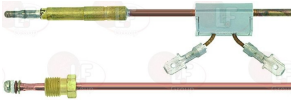

OLIS BN6A011909

OLIS 6A011909

3440064 NUT FOR THERMOCOUPLE M8x1