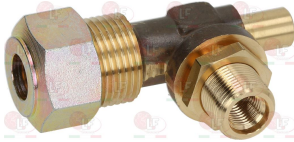

OLIS BN3102350

OLIS 3102350

3805037 CABLE FOR AXIAL MOTOR FAN
cable length 2000 mm

Burners, flame spreaders and accessories

3025140 BURNER BASE \varnothing 115 mm
for old series

OLIS BN2510192

3025137 BURNER BASE \varnothing 85 mm
for old series

OLIS BN2510189

3025179 BURNER RING \varnothing 90 mm

OLIS 6A042000

3025284 FLAME SPREADER \varnothing 105 mm

OLIS BN2510355

3025289 AERATION REGULATOR
internal \varnothing 42 mm - external \varnothing 45 mm
height 50 mm

OLIS BN2519002

Suitable for:

3025290 NOZZLE HOLDER FOR PIPE \varnothing 12 mm
complete with nuts and olives
thread connection for hose M20x1.5 mm
tapered nozzle M11x1 mm
fastening fitting M15x1 mm

OLIS BN6A014708