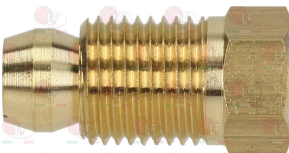

OLIS 6A011608

3020084 FITTING AND OLIVE ø 6 mm