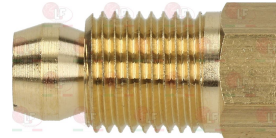

3526260 CAP FOR VALVE EUROSIT \varnothing 3/8"
 with OR

OLIS 8219951

3241435 EUROSIT VALVE EXTENSION
 D shaft \varnothing 10x8 mm

3526677 EXTENSION FOR EUROSIT VALVE
 D-shaped pin \varnothing 10x8 mm

3020084 FITTING AND OLIVE \varnothing 6 mm