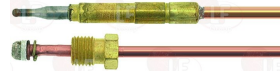

OLIS 6A011904

3440853 THERMOCOUPLE SIT M8x1 60 cm - 10 PCS
CONNECTOR M8x1