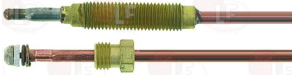

3440064 NUT FOR THERMOCOUPLE M8x1

OLIS BN6A012300

OLIS 6A012300

Suitable for:

**3440853 THERMOCOUPLE SIT M8x1 60 cm - 10 PCS
CONNECTOR M8x1**

OLIS BN6A011905

OLIS MA1033027200

OLIS 6A011905