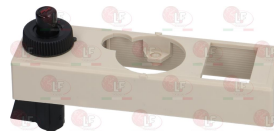

OLIS 6A016500

3001071 PIEZO IGNITER MINISIT WITH COVER
M faston 2.4 mm