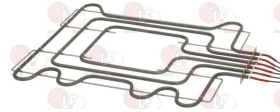

OLIS BN6A044706

3755839 HEATING ELEMENT 1800W 220V
length 535 mm - width 450 mm
flange 160x22 mm - with cables