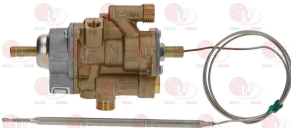

OLIS BN6A023752

3348044 OLIVE FOR PIPE $\varnothing$ 10 mm
for model PEL 20-21-24-25