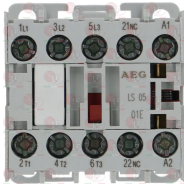

OLIS BN2510698

OLIS 2510698

Contactors

3446223 CONTACTOR AEG LS02K400
 6A 400V 2.2Kw - coil 230V 50/60Hz
 4 normally open contacts

OLIS BN6A047037

OLIS 6A047037

3351209 CONTACTOR AEG LS05 9A 230V 4Kw
 coil 230V 50/60Hz
 3 normally open contacts
 1 normally closed auxiliary contact