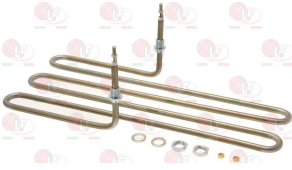

OLIS BN8208200

Suitable for:

OLIS

3455214 HEATING ELEMENT 2350W 230V
length 400 mm - width 170 mm
height 100 mm - fittings \varnothing 1/4"

OLIS BN6A050210

Suitable for:

5016335 HEATING ELEMENT 2400W 230V
 \varnothing external 190 mm - overall height 80 mm
flange 70x22 mm