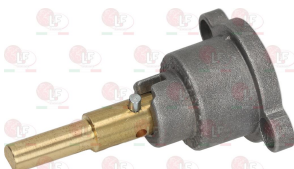

3348221 CAP WITH PIN $\varnothing$ 6x4.6 mm
pin length 30/17,5 mm upper/lower
for model PEL 21