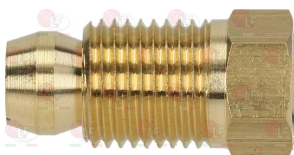

3020084 FITTING AND OLIVE $\varnothing$ 6 mm