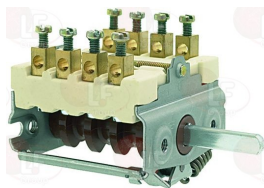

OLIS BN6A046001

OLIS 6A046001

3057073 SELECTOR SWITCH 0-1 0-1 POSITIONS
contact capacity 16A 250V - max 150°C
D-shaped pin $\varnothing$ 6x4.6 mm