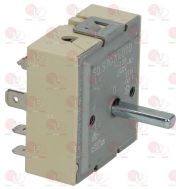

OLIS

Suitable for:

3445111 TRANSFORMER 24V/12V 3VA
primary tension 24Vca 50/60Hz
secondary tension 12Vca 3VA
room temperature 0÷60°C
screw terminal block
IMQ approved

Energy regulators

3350024 ENERGY REGULATOR
contact capacity 240V 13A
max temperature 125°C
D-shaped pin \varnothing 6x4.6 mm
double rotation direction