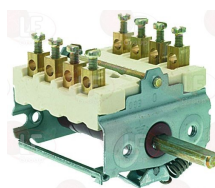

OLIS BN6A021700

OLIS 6A021700

Selector switches

3057050 CONNECTING BRACKET 28x21x16 mm
distance between hooking brackets 27 mm
f/connection between selector switch and thermostat.

OLIS 6A045900

3057014 SELECTOR SWITCH 0-1 POSITIONS
contact capacity 16A 250V - max 150°C
D-shaped pin \varnothing 6x4.6 mm
back connection for thermostat