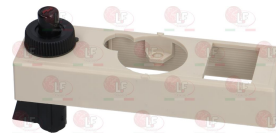

3001071 PIEZO IGNITER MINISIT WITH COVER
M faston 2.4 mm

OLIS BN6A011603

3523036 REDUCTION STRAIGHT \varnothing 3/8" F - \varnothing 1/2" F
in brass with internal and external thread
internal thread \varnothing 3/8" F - external thread \varnothing 1/2" F
for MINISIT flange