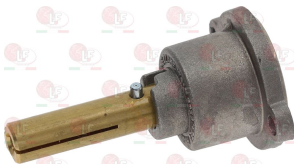

OLIS BN6A001453

OLIS BN6A013600

OLIS 6A013600

3348062 CAP WITH PIN $\varnothing$ 10x8 mm
pin length 35 mm
for model PEL 23