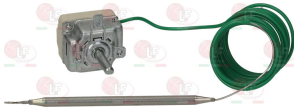

OLIS BN6A046050

OLIS 6A046050

3444120 SINGLE-PHASE THERMOSTAT 320°C
with manual reset
capillary length 900 mm - 16A 250V
bulb $\varnothing$ 6x80 mm