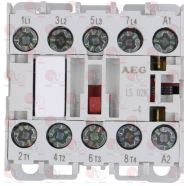

Contactors

3446223 CONTACTOR AEG LS02K400
6A 400V 2.2Kw - coil 230V 50/60Hz
4 normally open contacts