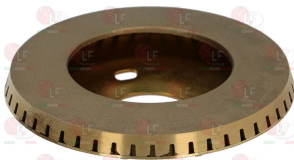

OLIS BN3102350

OLIS 3102350

3805037 CABLE FOR AXIAL MOTOR FAN
cable length 2000 mm

Burners, flame spreaders and accessories

3025140 BURNER BASE \varnothing 115 mm
for old series

OLIS BN2510192

3025137 BURNER BASE \varnothing 85 mm
for old series

OLIS BN2510189

3025179 BURNER RING \varnothing 90 mm

OLIS 6A042000

3025284 FLAME SPREADER \varnothing 105 mm

OLIS BN2510355

3025289 AERATION REGULATOR
internal \varnothing 42 mm - external \varnothing 45 mm
height 50 mm