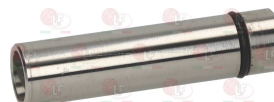

OLIS BN0119411020

OLIS 3600077

3448279 OVERFLOW PIPE \varnothing 20x64 mm
made of stainless steel

3448237 OVERFLOW PIPE \varnothing 20x165 mm
made of stainless steel

3448086 OVERFLOW PIPE IN CHROME PLATED BRASS
 \varnothing 20 mm
overall height 84 mm
for drain assembly \varnothing 3/4"