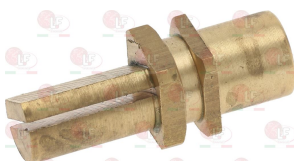

OLIS CR0585671

4056009 CAP FOR VALVE EUROSIT-MERTIK \varnothing 3/8"
 with OR

3020084 FITTING AND OLIVE \varnothing 6 mm

OLIS 6A011607

3526127 FLANGE FOR EXTENSION

5067027 KNOB EXTENSION LENGTH 35 mm
 D-shaped pin \varnothing 10x8 mm