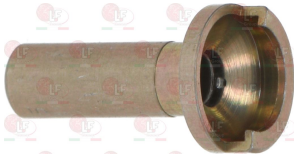

Suitable for:

2102405 PILOT JET $\varnothing$ 0.35 mm