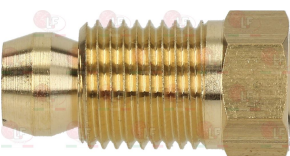

3526102 ELECTRIC COUPLING WITH CABLE
 cable length 1000 mm - 3 wires
 for VALVE 820 NOVA-824 NOVASIT-822 NOVA-826 NOVA

3020083 FITTING AND OLIVE \varnothing 4 mm

OLIS BN3103660

3020084 FITTING AND OLIVE \varnothing 6 mm