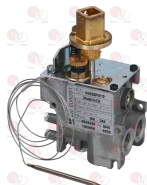

OLIS BN6A016300

OLIS 6A016300

3020079 PIPE FITTING \varnothing 12 mm
thread \varnothing 3/8" M

Suitable for:

OLIS

7107847 VALVE 630 EUROSIT OVEN 100÷340°C
 inlet \varnothing 3/8" F - outlet \varnothing 3/8" F
 thermocouple connection M9x1
 gas inlet maximum pressure 50 mbar
 calibration field of outlet
 pressure 3÷18 mbar
 ambient temperature 0÷120°C
 capillary length 1050 mm
 bulb \varnothing 4x72 mm