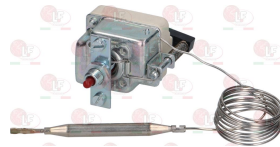

OLIS BN6A049500

OLIS 6A049500

3444648 SINGLE-PHASE THERMOSTAT 50-295°C
D-shaped pin $\varnothing$ 6x4.6 mm
covered capillary length 1300 mm
bulb $\varnothing$ 3x220 mm