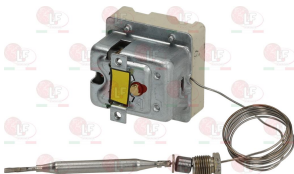

OLIS BN8219601

OLIS 8219601

3444769 THREE-PHASE THERMOSTAT 132°C
with automatic reset
capillary length 900 mm - 16A 230V
bulb $\varnothing$ 6x80 mm - with adapter nipple band M10x1

OLIS MA1878900

3444390 THREE-PHASE THERMOSTAT 230°C
with manual reset
capillary 900 mm - 10A 400V
bulb $\varnothing$ 6x230 mm