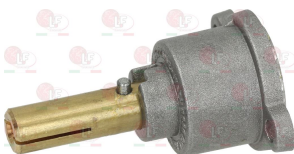

3348019 CAP WITH PIN $\varnothing$ 10x9 mm
pin length 26 mm
for model PEL 22