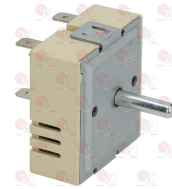

OLIS 6A049320

3350026 ENERGY REGULATOR
contact capacity 230V 13A - max temperature 125°C
D-shaped pin $\varnothing$ 6x4.6 mm
double rotation direction
for PYROCERAM. TOPS-SALAMANDERS-POTATO WARMERS