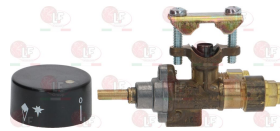

OLIS 2510425

5030700 BY-PASS SCREW \varnothing 0.65 mm FOR MOD. 22
thread M6x0.5

OLIS BN2510426

OLIS 2510426

5016313 BY-PASS SCREW \varnothing 0.70 mm FOR MOD. 22
thread M6x0.5

OLIS BN2510375

OLIS 2510375

3348081 GAS TAP SKG
with silk-screen printed knob \varnothing 41 mm
without pilot flame
flange pipe connection \varnothing 16 mm
outlet fitting \varnothing 1/4"
thermocouple connection M8x1
D-shaped pin \varnothing 6x4.6 mm