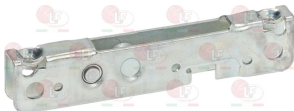

3053108 ROLL HOLDER FOR HINGE
mounting distance 95 mm - overall length 110 mm
height 23 mm