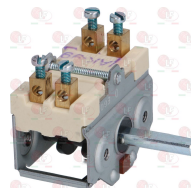

OLIS BN6A046001

OLIS 6A046001

3057073 SELECTOR SWITCH 0-1 0-1 POSITIONS
contact capacity 16A 250V - max 150°C
D-shaped pin \varnothing 6x4.6 mm

OLIS 6A046700

3057015 SELECTOR SWITCH 0-1-0-1 POSITIONS
contact capacity 16A 250V - max 150°C
D-shaped pin \varnothing 6x4.6 mm