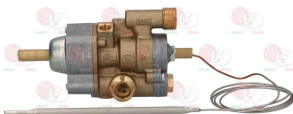

OLIS BN6A011705

OLIS 6A011705

3345010 THERMOSTATIC TAP 24ST
adjustment temperature 55-110°C
connections M20x1.5 mm
thermocouple connection M9x1
bulb $\varnothing$ 6x160 mm
capillary length 1200 mm
D-shaped pin $\varnothing$ 10x8 mm