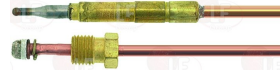

Suitable for:

3440893 THERMOCOUP.SIT QUICK M9x1 85 cm - 10 PCS

OLIS 6A011904

Thermostatic gas valves

5057658 THERMOSTAT TAP 25ST/V
max. temperature 110°C
fittings M16x1,5 mm
thermocouple connection M9x1
bulb $\varnothing$ 6x160 mm
capillary length 1200 mm
D-shaped pin $\varnothing$ 8x6,5 mm