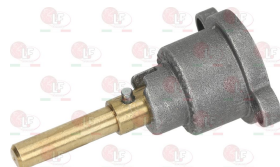

OLIS BN6A040450

OLIS 6A040400

3348076 GAS TAP 21/S
with pilot flame
fittings \varnothing M16x1.5mm
with flow regulator
thermocouple connection M8x1 mm
D-shaped pin \varnothing 8x6.5 mm

OLIS BN6A011490

OLIS 6A011490

7102841 BODY FITTING TAP
 \varnothing pipe 10 mm
thread \varnothing 3/8" F - M16x1 mm
for taps PEL 20S-21S

3348219 CAP WITH PIN \varnothing 6x4.6 mm
pin length 45/20 mm upper/lower
for model PEL 21

3348220 CAP WITH PIN \varnothing 6x4.6 mm
pin length 30/23 mm upper/lower
for model PEL 21