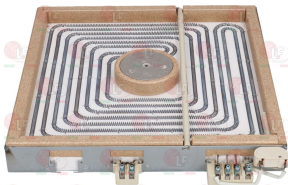

OLIS 6A001405

OLIS 6A001406

3311103 RADIANT HEATING ELEMENT 4000W 400V
dimensions 300x300 mm
radiant size 270x270 mm
terminal block screw connections
for glass-ceramic cooking top
WITH PAN DETECTOR