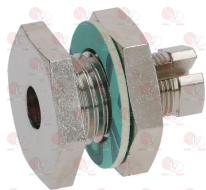

3523047 LID MINISIT

LOTUS 536000700

3523061 NUT ø 1/4"x6 mm

Suitable for:

3523060 OIL SEAL FITTING \varnothing 6.5 mm
internal thread M10x0.75 - external thread M14x1.5

LOTUS

Suitable for:

3348044 OLIVE FOR PIPE \varnothing 10 mm
for model PEL 20-21-24-25