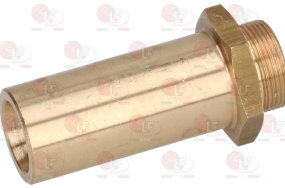

LOTUS 531035100

3025426 FLAME SPREADER ø 100 mm POLISHED
for Pot stove gas (LOTUS) - Series 600

LOTUS 532003400

Suitable for:

3025886 FLAME SPREADER ø 120 mm 6Kw

LOTUS 532007800

3025892 BURNER ø 122 mm 3.5Kw
with housing for ignition plug and thermocouple

LOTUS 532003000

Suitable for:

3025419 VENTURI F/FLAME SPREADER 60 mm
for Pot stove gas (LOTUS) - Series 550
Series 900

LOTUS 531034900

Suitable for:

3025413 VENTURI F/FLAME SPREADER 80 mm
for Pot stove gas (LOTUS) FO-1G - FO-2G - FO-3G
PC-4G - PC-6G - PC-8G

LOTUS 532001300

3025425 VENTURI F/FLAME SPREADER 80 mm
for Pot stove gas (LOTUS) - Series 550
Series 900

LOTUS 531035000

3025884 VENTURI FOR BURNER \varnothing 120 mm 6Kw

LOTUS 533137800

3025885 VENTURI FOR BURNER \varnothing 91 mm 3.5Kw