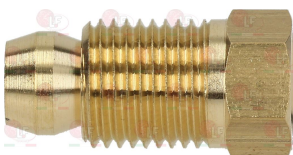

LOTUS 531025300

4056009 CAP FOR VALVE EUROSIT-MERTIK \varnothing 3/8"
 with OR

3526677 EXTENSION FOR EUROSIT VALVE
 D-shaped pin \varnothing 10x8 mm

3020084 FITTING AND OLIVE \varnothing 6 mm

LOTUS 533018300