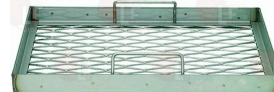

LOTUS 541132601

3185061 STAINLESS STEEL GRILL 405x225x35 mm
for Lava rock grill gas (LOTUS) CW-61G