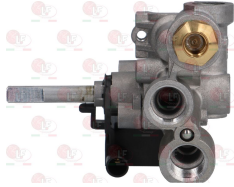

Suitable for:

Suitable for:

3348098 GAS TAP SKG
with microswitch
with pilot flame
pipe flange fitting $\varnothing$ 16 mm
outlet fitting M13x1 mm
with flowrate adjuster
thermocouple connection M8x1
D-shaped pin $\varnothing$ 6x4.6 mm
for Pot stove (LOTUS) - Series 600

3020131 OLIVE FOR PIPE $\varnothing$ 8 mm