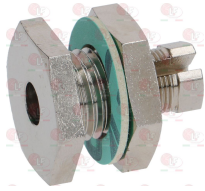

LOTUS 531001200

3523060 OIL SEAL FITTING \varnothing 6.5 mm
internal thread M10x0.75 - external thread M14x1.5

3020082 OLIVE FOR PIPE \varnothing 12 mm
for model PEL 22-24-25

LOTUS 533017900

3001070 PIEZO IGNITER MINISIT
a \varnothing 22 mm hole is required for the assembly
faston M \varnothing 2.4 mm