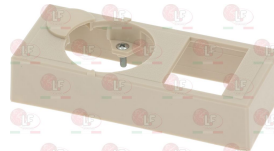

LOTUS 533018200

3523047 LID MINISIT