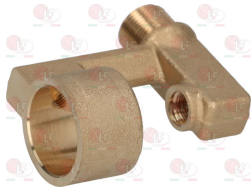

LOTUS 531035100

3025426 FLAME SPREADER ø 100 mm POLISHED
for Pot stove gas (LOTUS) - Series 600

LOTUS 532003400

Suitable for:

3025886 FLAME SPREADER ø 120 mm 6Kw

LOTUS 532007800

3025892 BURNER ø 122 mm 3.5Kw
with housing for ignition plug and thermocouple

3025877 FLAME SPREADER "EL" ø 128 mm 7,5Kw

LOTUS 522004700

3025879 ELBOW FOR BURNER EL

3025878 BURNER "EL" ø 128 mm 7,5Kw

LOTUS 532004400

3025874 VENTURI BURNER EL ø 128 mm 7.5Kw

LOTUS 533101200

3025805 FLAME SPREADER ASSY. ø 100 mm
for Pot stove gas (LOTUS) FO-1G - FO-2G - FO-3G
PC-4G - PC-6G - PC-8G

LOTUS 532001800

LOTUS 532006500+...

3025416 VENTURI F/FLAME SPREADER 100 mm
for Pot stove gas (LOTUS) FO-1G - FO-2G - FO-3G
PC-4G - PC-6G - PC-8G

LOTUS 532001400

Suitable for:

LOTUS

3025804 FLAME SPREADER ASSY. \varnothing 80 mm
for Pot stove gas (LOTUS) FO-1G - FO-2G - FO-3G
PC-4G - PC-6G - PC-8G

LOTUS 532001500

LOTUS 532001700

LOTUS 532006400+...

3025413 VENTURI F/FLAME SPREADER 80 mm
for Pot stove gas (LOTUS) FO-1G - FO-2G - FO-3G
PC-4G - PC-6G - PC-8G

LOTUS 532001300

3025890 JET HOLDER BURNER
hole for nozzle M8x0.75
for pipe \varnothing 10 mm