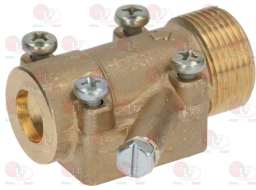

Suitable for:

3348237 FLANGE HORIZONTAL $\varnothing$ 12/16 mm
without adjustment
thread M24x1.5 mm
for model PEL 23