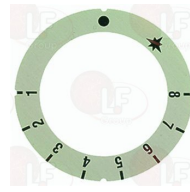

Suitable for:

3241452 SELF-STICK DISK 1-2-3-4-5-6-7-8
external ø 63 mm
for thermostatic gas taps PEL

3241458 SELF-STICK DISK 100-180°C
external ø 63 mm

3241457 SELF-STICK DISK 30-110°C
external ø 63 mm

3241455 SELF-STICK DISK 30-90°C
external ø 63 mm