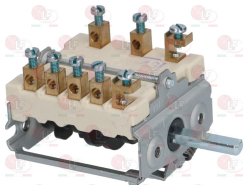

LOTUS 537027700

3057024 SELECTOR SWITCH 0-6 POSITIONS
contact capacity 16A 250V - max 150°C
D-shaped pin $\varnothing$ 6x4.6 mm