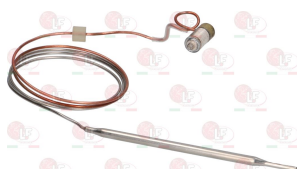

LOTUS 533018000

3523039 SENSING ELEMENT MINISIT 30÷100°C
capillary length 1050 mm
bulb $\varnothing$ 5x125 mm