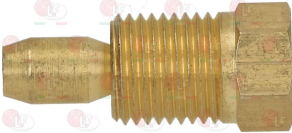

Suitable for:

3526102 ELECTRIC COUPLING WITH CABLE
cable length 1000 mm - 3 wires
for VALVE 820 NOVA-824 NOVASIT-822 NOVA-826 NOVA

3020083 FITTING AND OLIVE \varnothing 4 mm

3526075 FLANGE STRAIGHT \varnothing 1/2"
with screws and OR
for valves SIT 820-Honeywell V4400-V4600-VR4605P