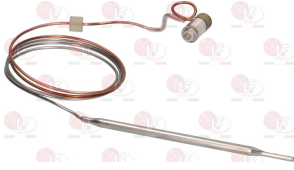

Suitable for:

3523039 SENSING ELEMENT MINISIT 30÷100°C
capillary length 1050 mm
bulb ø 5x125 mm