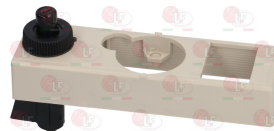

3001071 PIEZO IGNITER MINISIT WITH COVER
M faston 2.4 mm