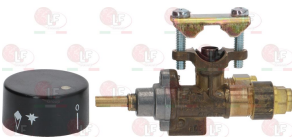

3352502 AERATION REGULATOR
length 60 mm

LOTUS 544147400

Gas taps and accessories

3348089 BRACKET FOR TAP

LOTUS 533017300

3348085 BUSH FOR TAP

LOTUS 533041000

3348081 GAS TAP SKG
with silk-screen printed knob \varnothing 41 mm
without pilot flame
flange pipe connection \varnothing 16 mm
outlet fitting \varnothing 1/4"
thermocouple connection M8x1
D-shaped pin \varnothing 6x4.6 mm