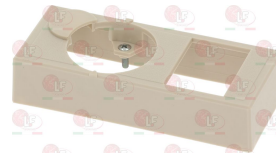

LOTUS 533018200

3523047 LID MINISIT