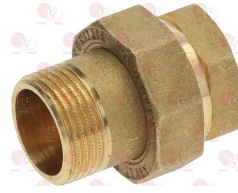

3352007 AERATION REGULATOR
internal \varnothing 18 mm - external \varnothing 20 mm
height 38 mm

LOTUS 533053100

3352502 AERATION REGULATOR
length 60 mm

LOTUS 544147400

Ball valves and accessories

3526693 WATER VALVE \varnothing 1"MF
ball valve
heavy series with PN 25 total passage
aluminium lever

LOTUS 531018600

5030274 CROSS FITTING OF CAST IRON \varnothing 1"F

5005304 DRAIN TAP EXTENSION 73 mm

5005303 DRAIN TAP LEVER
length 140 mm

5003313 ELBOW FITTING OF CAST IRON \varnothing 1"F

5061849 ELBOW FITTING OF CAST IRON \varnothing 1"F

Suitable for:

5023502 ELBOW FITTING OF CAST IRON 4 WAYS \varnothing 1" F

5030273 FITTING OF CAST IRON \varnothing 1" MM

LOTUS

Suitable for:

5033656 FITTING OF BRASS \varnothing 1" MF

Burners, flame spreaders and accessories

3025421 BURNER \varnothing 100 mm
for Pot stove gas (LOTUS) - Series 550
Series 900

LOTUS 531035400

3025883 BURNER \varnothing 120 mm 6Kw
with housing for pilot and thermocouple

LOTUS 532008000

3025432 BURNER \varnothing 48 mm
for Pot stove gas (LOTUS) - Series 600