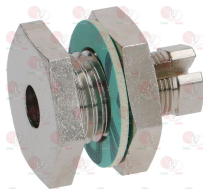

LOTUS 531002700

3523038 ELBOW FLANGE MINISIT \varnothing 1/2"
 with screws and OR

3523035 KNOB MINISIT BLACK \varnothing 37 mm

LOTUS 536000600

3182003 MAGNETIC UNIT SIT
 head \varnothing 25 mm - end piece \varnothing 17 mm - length 56 mm
 for valve SIT AC2 - VR8-MINISIT

LOTUS 531001200

3523060 OIL SEAL FITTING \varnothing 6.5 mm
 internal thread M10x0.75 - external thread M14x1.5

Suitable for:

2100757 CONNECTION FOR OLIVE \varnothing 16 mm
 thread \varnothing 1/2"M

3523037 ELBOW FLANGE MINISIT \varnothing 3/8"
 with screws and OR