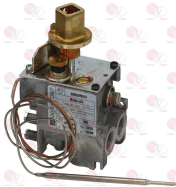

LOTUS 531014200

Suitable for:

3523042 SENSING ELEMENT MINISIT 50÷190°C
 capillary length 1200 mm
 bulb \varnothing 5x95 mm

LOTUS _0928566

2101519 VALVE 630 EUROSIT BAIN MARIE 30÷100°C
 inlet \varnothing 3/8"F - outlet \varnothing 3/8"F
 thermocouple connection M9x1
 gas inlet maximum pressure 50 mbar
 calibration field of outlet
 pressure 3÷18 mbar
 ambient temperature 0÷80°C
 capillary length 1050 mm
 bulb \varnothing 5x122 mm