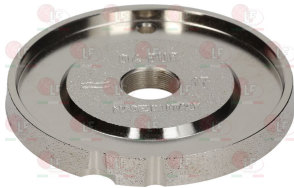

Suitable for:

3025855 BURNER D ø 104 mm 4.5Kw

LOTUS 532004300

LOTUS

Suitable for:

3025858 BURNER E ø 128 mm 7.5Kw

LOTUS 532004400

3025179 BURNER RING ø 90 mm
for Pot stove gas (LOTUS) - Series 650

LOTUS 532000900

3025420 FLAME SPREADER ø 100 mm
for Pot stove gas (LOTUS) - Series 550
Series 900

LOTUS 532003900

3025421 BURNER ø 100 mm
for Pot stove gas (LOTUS) - Series 550
Series 900

LOTUS 531035400

3025422 VENTURI F/FLAME SPREADER 100 mm
for Pot stove gas (LOTUS) - Series 550
Series 900

LOTUS 531035100

3025426 FLAME SPREADER ø 100 mm POLISHED
for Pot stove gas (LOTUS) - Series 600

LOTUS 532003400

Suitable for:

3025886 FLAME SPREADER ø 120 mm 6Kw

LOTUS 532007800

3025892 BURNER ø 122 mm 3.5Kw
with housing for ignition plug and thermocouple

3025884 VENTURI FOR BURNER ø 120 mm 6Kw

LOTUS 533137800

3025429 FLAME SPREADER ø 130 mm POLISHED
for Pot stove gas (LOTUS) - Series 600

LOTUS 532003600

3025176 FLAME SPREADER ø 80 mm

LOTUS 532001100

LOTUS

Suitable for: