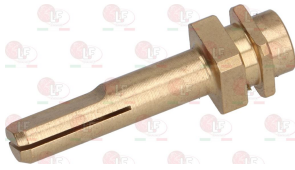

Suitable for:

5024657 KNOB EXTENSION LENGTH 49 mm
D shape pin $\varnothing$ 8x6.5 mm