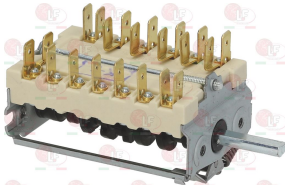

Suitable for:

LOTUS

Suitable for:

3057335 SELECTOR SWITCH 10 POSITIONS
contact capacity 16A 250V - max 150°C
D-shaped pin $\varnothing$ 6x4. $\varnothing$ 6 mm
for Oven under cooktop (LOTUS) - Series 60
Series 65