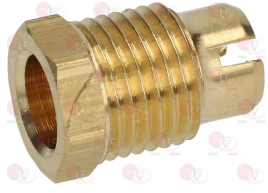

Suitable for:

**3020200 FITTING FOR THERMOCOUPLE $\varnothing$ 6.5 mm
thread M10x1**