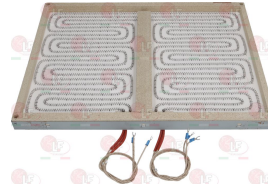

LOTUS 537034201

5091060 RADIANT HEATING ELEMENT 5400W 230V
length 428 mm - width 551 mm
with cables