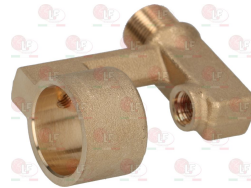

LOTUS 532008000

3025890 JET HOLDER BURNER
hole for nozzle M8x0.75
for pipe ø 10 mm