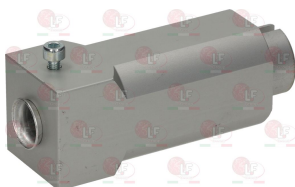

LOTUS 531035100

3025426 FLAME SPREADER ø 100 mm POLISHED
for Pot stove gas (LOTUS) - Series 600

LOTUS 532003400

Suitable for:

3025886 FLAME SPREADER ø 120 mm 6Kw

LOTUS 532007800

3025892 BURNER ø 122 mm 3.5Kw
with housing for ignition plug and thermocouple

LOTUS 532003700

3025423 FLAME SPREADER ø 80 mm
for Pot stove gas (LOTUS) - Series 550
Series 900

LOTUS 532003800

Suitable for:

LOTUS

3025881 FLAME SPREADER \varnothing 91 mm 3,5Kw

LOTUS 532007700

3025891 BURNER \varnothing 94 mm 3.5Kw
with housing for ignition plug and thermocouple

LOTUS 532008100

3025885 VENTURI FOR BURNER \varnothing 91 mm 3.5Kw

LOTUS 533137700

3025864 FLAME SPREADER "C" \varnothing 73 mm 3Kw

LOTUS 532004500

3025865 VENTURI BURNER C \varnothing 73 mm 3Kw

3025863 BURNER C \varnothing 73 mm 3Kw

LOTUS 533101100

3025857 FLAME SPREADER "E" ø 128 mm 7,5Kw

LOTUS 532004700

3025859 VENTURI BURNER E ø 128 mm 7.5Kw

LOTUS

Suitable for:

3025858 BURNER E ø 128 mm 7.5Kw

LOTUS 532004400