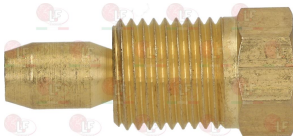

3020083 FITTING AND OLIVE $\varnothing$ 4 mm