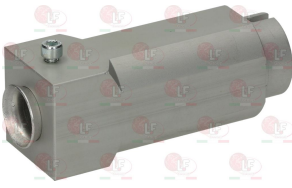

LOTUS 532003700

3025423 FLAME SPREADER ø 80 mm
for Pot stove gas (LOTUS) - Series 550
Series 900

LOTUS 532003800

Suitable for:

LOTUS

3025881 FLAME SPREADER \varnothing 91 mm 3,5Kw

LOTUS 532007700

3025891 BURNER \varnothing 94 mm 3.5Kw
with housing for ignition plug and thermocouple

LOTUS 532008100

3025885 VENTURI FOR BURNER \varnothing 91 mm 3.5Kw

LOTUS 533137700

3025864 FLAME SPREADER "C" \varnothing 73 mm 3Kw

LOTUS 532004500

3025865 VENTURI BURNER C \varnothing 73 mm 3Kw

3025863 BURNER C \varnothing 73 mm 3Kw

LOTUS 532004200

LOTUS 533101000

3025854 FLAME SPREADER "D" \varnothing 104 mm 4,5Kw

LOTUS 532004600

3025855 BURNER D \varnothing 104 mm 4.5Kw

LOTUS 532004300

Suitable for:

3025856 VENTURI BURNER D ø 104 mm 4.5Kw

LOTUS 533101100

3025857 FLAME SPREADER "E" ø 128 mm 7,5Kw

LOTUS 532004700

3025859 VENTURI BURNER E ø 128 mm 7.5Kw

LOTUS

Suitable for:

3025858 BURNER E ø 128 mm 7.5Kw

LOTUS 532004400