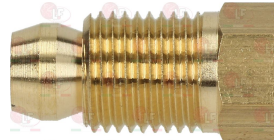

LOTUS

Suitable for:

5047586 EXTENSION FOR VALVE 820 NOVA
D-shaped pin \varnothing 10x8 mm

3020084 FITTING AND OLIVE \varnothing 6 mm

LOTUS 533018300

3526076 FLANGE STRAIGHT \varnothing 3/4"
with screws and OR
for valves SIT 820-Honeywell V4400-V4600-VR4605P

3182008 MAGNETIC UNIT SIT
head \varnothing 35 mm - end piece \varnothing 20 mm - length 47 mm
for valve SIT NOVASIT 820

3526103 PROTECTING COVER
for VALVE 820 NOVA-824 NOVASIT-822 NOVA-826 NOVA

3526096 VALVE MICROSWITCH
maximum load 0.2 A
for VALVE ELETTROSIT-820 NOVA-824 NOVASIT