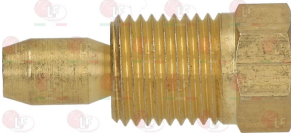

3020102 HEXAGON HEAD SCREW 3/16"x18 mm