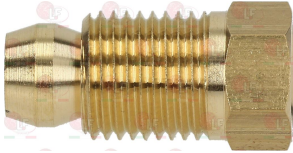

3020084 FITTING AND OLIVE $\varnothing$ 6 mm