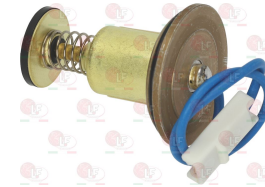

3182008 MAGNETIC UNIT SIT
head $\varnothing$ 35 mm - end piece $\varnothing$ 20 mm - length 47 mm
for valve SIT NOVASIT 820