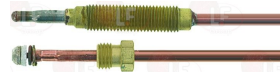

LOTUS

Suitable for:

3440827 THERMOCOUPLE SIT M8x1 32 cm - 10 PCS

LOTUS _05-000-0029

**3440853 THERMOCOUPLE SIT M8x1 60 cm - 10 PCS
CONNECTOR M8x1**

LOTUS 533011100

3440064 NUT FOR THERMOCOUPLE M8x1

LOTUS 533009800