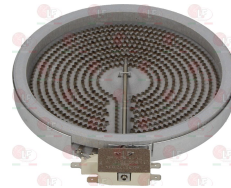

LOTUS 537014500

3311166 RADIANT HEATING ELEM. $\varnothing$ 200mm 1800W 230V
faston electric connections
complete with energy regulation
for glass-ceramic cooking top