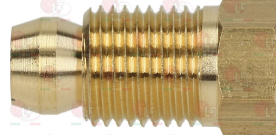

LOTUS 533018300

3001003 IGNITION PLUG ROUND ø 7x44 mm
M faston M4x1 mm
overall length 65 mm

LOTUS

3020124 IGNITION PLUG ROUND ø 7x44 mm
connection ø 2.4 mm
overall length 58 mm