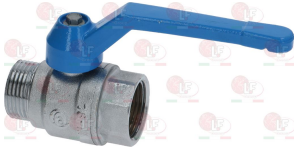

3352007 AERATION REGULATOR
internal \varnothing 18 mm - external \varnothing 20 mm
height 38 mm

LOTUS 533053100

3352502 AERATION REGULATOR
length 60 mm

LOTUS 544147400

Ball valves and accessories

3526693 WATER VALVE \varnothing 1"MF
ball valve
heavy series with PN 25 total passage
aluminium lever