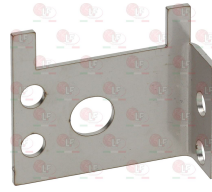

LOTUS

Suitable for:

3020292 BRACKET PILOT BURNER SUPPORT 47x40x15 mm
for burner ø 90 mm

3020291 BRACKET PILOT BURNER SUPPORT 85x45x55 mm
for burner ø 135 mm