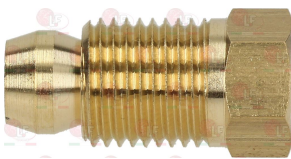

LOTUS 531025101

3526260 CAP FOR VALVE EUROSIT \varnothing 3/8"
 with OR

LOTUS 533053600

4056009 CAP FOR VALVE EUROSIT-MERTIK \varnothing 3/8"
 with OR

3020083 FITTING AND OLIVE \varnothing 4 mm

3020084 FITTING AND OLIVE \varnothing 6 mm

5050400 FITTING FOR OLIVE \varnothing 10 mm
 thread \varnothing 3/8"M

LOTUS 533018300

3526127 FLANGE FOR EXTENSION

LOTUS 536017200

5021481 GAS OUTLET VALVE FITTING
 thread \varnothing 3/8"M - M16x1 mm

Suitable for: