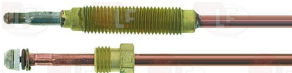

LOTUS 533011100

**3440853 THERMOCOUPLE SIT M8x1 60 cm - 10 PCS
CONNECTOR M8x1**