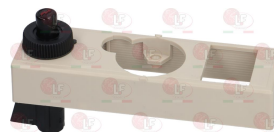

LOTUS 531014000

LOTUS

Suitable for:

3348041 OLIVE FOR PIPE \varnothing 16 mm
for model PEL 23

3001071 PIEZO IGNITER MINISIT WITH COVER
M faston 2.4 mm

3523036 REDUCTION STRAIGHT \varnothing 3/8" F - \varnothing 1/2" F
in brass with internal and external thread
internal thread \varnothing 3/8" F - external thread \varnothing 1/2" F
for MINISIT flange