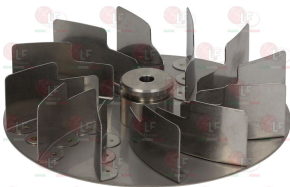

LOTUS _ARC3610-00

3240106 FAN $\varnothing$ 160 mm
thickness 35 mm
12 blades - hole $\varnothing$ 8 mm