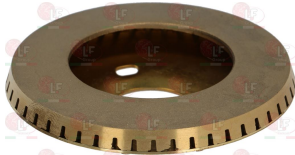

Suitable for:

3025855 BURNER D ø 104 mm 4.5Kw

LOTUS 532004300

LOTUS

Suitable for:

3025858 BURNER E ø 128 mm 7.5Kw

LOTUS 532004400

3025179 BURNER RING ø 90 mm
for Pot stove gas (LOTUS) - Series 650

LOTUS 532000900

3025420 FLAME SPREADER ø 100 mm
for Pot stove gas (LOTUS) - Series 550
Series 900

LOTUS 532003900

3025421 BURNER ø 100 mm
for Pot stove gas (LOTUS) - Series 550
Series 900

LOTUS 531035400

3025422 VENTURI F/FLAME SPREADER 100 mm
for Pot stove gas (LOTUS) - Series 550
Series 900

LOTUS 531035100

3025426 FLAME SPREADER ø 100 mm POLISHED
for Pot stove gas (LOTUS) - Series 600

LOTUS 532003400

Suitable for:

3025886 FLAME SPREADER ø 120 mm 6Kw

LOTUS 532007800

3025892 BURNER ø 122 mm 3.5Kw
with housing for ignition plug and thermocouple