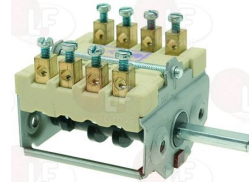

LOTUS 537000400

3057180 SELECTOR SWITCH 0-3 POSITIONS
contact capacity 16A 250V - max 150°C
D-shaped pin $\varnothing$ 6x4.6 mm