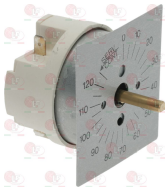

LOTUS 537001100

3241174

BLACK KNOB \varnothing 44 mm

D-shaped hole 6x4.6 mm

3446004 TIMER 120 MINUTES

complete with silk-screen printed plate
mechanical timer with sound alarm
mechanical movement with balance wheel
manual left hand positioning possible
120 minutes manually set cycle
bipolar with contact capacity 16(3)A 250V
max temperature 125°C
D-shaped pin \varnothing 6x4.6 mm