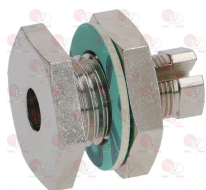

3523037 ELBOW FLANGE MINISIT \varnothing 3/8"
with screws and OR

LOTUS 533018200

3523047 LID MINISIT

LOTUS 536000700

Suitable for:

3182003 MAGNETIC UNIT SIT
head \varnothing 25 mm - end piece \varnothing 17 mm - length 56 mm
for valve SIT AC2 - VR8-MINISIT

LOTUS 531001200

3523060 OIL SEAL FITTING \varnothing 6.5 mm
internal thread M10x0.75 - external thread M14x1.5

3020082 OLIVE FOR PIPE \varnothing 12 mm
for model PEL 22-24-25

LOTUS 533017900

3001070 PIEZO IGNITER MINISIT
a \varnothing 22 mm hole is required for the assembly
faston M \varnothing 2.4 mm