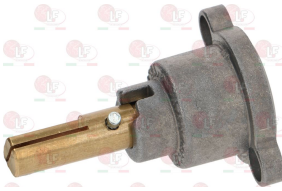

3348243 CAP WITH PIN $\varnothing$ 8x6.5 mm
pin length 22/15 mm right/lef
for model PEL 21S