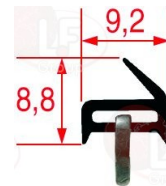

LOTUS 536011300

3186776 OVEN DOOR GASKET 640x320 mm
made of silicone elastomer
with fastening clips - 3 sides
profile dimensions 9.2x8.8 mm
COLOUR BLACK
for Oven under cooktop electric (LOTUS)
Series 700 - Series 900
for Oven under cooktop gas (LOTUS) - Series 700
Series 900