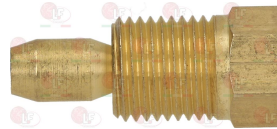

LOTUS 531025101

3526260 CAP FOR VALVE EUROSIT \varnothing 3/8"
 with OR

LOTUS 533053600

4056009 CAP FOR VALVE EUROSIT-MERTIK \varnothing 3/8"
 with OR

3020083 FITTING AND OLIVE \varnothing 4 mm

3020084 FITTING AND OLIVE \varnothing 6 mm