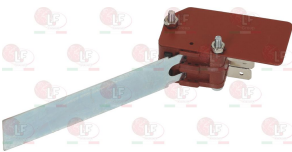

Microswitches, mechanical

5020473 MICROSWITCH FOR DOOR 16A 250V