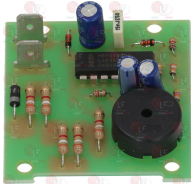

Buzzers

3397117 ALARM WITH CARD
dimensions 45x48 mm