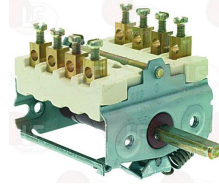

LOTUS 537001200

3057014 SELECTOR SWITCH 0-1 POSITIONS
contact capacity 16A 250V - max 150°C
D-shaped pin $\varnothing$ 6x4.6 mm
back connection for thermostat