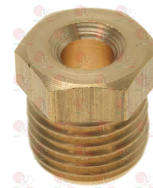

3020079 PIPE FITTING \varnothing 12 mm
thread \varnothing 3/8" M

3020077 PIPE FITTING \varnothing 4 mm
thread M10x1

LOTUS 533018000

3020078 PIPE FITTING \varnothing 6 mm
thread M10x1

5014757 PIPE FITTING \varnothing 6 mm
thread M10x1 mm