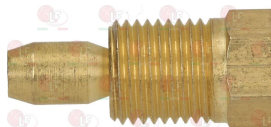

3526127 FLANGE FOR EXTENSION

LOTUS 536017200

Suitable for:

3526260 CAP FOR VALVE EUROSIT \varnothing 3/8"
 with OR

LOTUS 533053600

3526129 CLASP \varnothing 3x14 mm
 UNI 6873 - DIN 1481 - ISO 8752

3020083 FITTING AND OLIVE \varnothing 4 mm