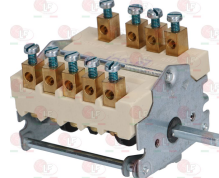

LOTUS 537005700

3057023 SELECTOR SWITCH 0-6 POSITIONS
contact capacity 32A 250V - max 150°C
D shaft $\varnothing$ 6x4.6 mm