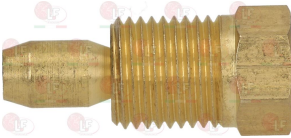

3020100 BRACKET 2 POSITIONS

3020083 FITTING AND OLIVE ø 4 mm

3020102 HEXAGON HEAD SCREW 3/16"x18 mm

3020060 IGNITION PLUG ROUND ø 7x44 mm
M faston M 4x1 mm
overall length 82 mm
model CB505/021 Junkers
for model P502F