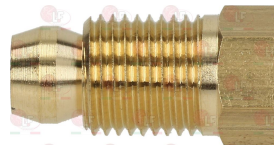

3020108 DEFLECTOR 1 FLAME

3020084 FITTING AND OLIVE ø 6 mm

LOTUS 533018300

3001003 IGNITION PLUG ROUND ø 7x44 mm
M faston M4x1 mm
overall length 65 mm

LOTUS

3020124 IGNITION PLUG ROUND ø 7x44 mm
connection ø 2.4 mm
overall length 58 mm