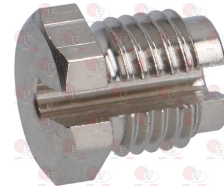

LOTUS 53700600

LOTUS 533008600

5052839 THERMOSTAT SINGLE-PHASE 104-192°C
D-shaped pin $\varnothing$ 6x4.6 mm
covered capillary length 910 mm
bulb $\varnothing$ 6x134 mm - with adapter nipple gland M9x1

3444510 THERMOSTAT SINGLE-PHASE 30-110°C
D-shaped pin $\varnothing$ 6x4.6 mm
capillary length 850 mm - 16A 250V
bulb $\varnothing$ 6x138 mm - w/ stuffing gland fitting M9x1
with complete tank sealing fitting M12x1