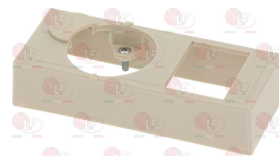

LOTUS 536000600

LOTUS 533018200

3523047 LID MINISIT