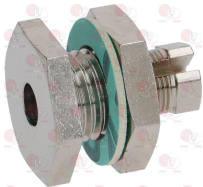

LOTUS 531001200

3523060 OIL SEAL FITTING ϕ 6.5 mm
internal thread M10x0.75 - external thread M14x1.5