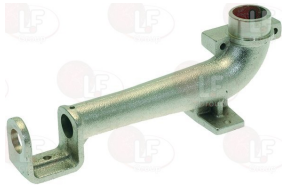

LOTUS 532008100

3025885 VENTURI FOR BURNER \varnothing 91 mm 3.5Kw

LOTUS 533137700

3025864 FLAME SPREADER "C" \varnothing 73 mm 3Kw

LOTUS 532004500

3025865 VENTURI BURNER C \varnothing 73 mm 3Kw

3025863 BURNER C \varnothing 73 mm 3Kw

LOTUS 533101100

3025857 FLAME SPREADER "E" ø 128 mm 7,5Kw

LOTUS 532004700

3025859 VENTURI BURNER E ø 128 mm 7.5Kw

LOTUS

Suitable for:

3025858 BURNER E ø 128 mm 7.5Kw

LOTUS 532004400

3025877 FLAME SPREADER "EL" ø 128 mm 7,5Kw

LOTUS 522004700

3025879 ELBOW FOR BURNER EL

3025878 BURNER "EL" ø 128 mm 7,5Kw

LOTUS 532004400

3025874 VENTURI BURNER EL ø 128 mm 7.5Kw

LOTUS 533101200

3025805 FLAME SPREADER ASSY. ø 100 mm
for Pot stove gas (LOTUS) FO-1G - FO-2G - FO-3G
PC-4G - PC-6G - PC-8G

3025416 VENTURI F/FLAME SPREADER 100 mm
for Pot stove gas (LOTUS) FO-1G - FO-2G - FO-3G
PC-4G - PC-6G - PC-8G

LOTUS 532001400

3025422 VENTURI F/FLAME SPREADER 100 mm
for Pot stove gas (LOTUS) - Series 550
Series 900