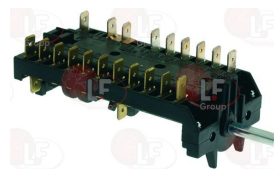

LOTUS 537000300

3057174 SELECTOR SWITCH 0-9 POSITIONS
contact capacity 16A 250V - max 150°C
D shaft $\varnothing$ 6x4.6 mm
for Oven under cooktop (LOTUS) - Series 600
Series 650