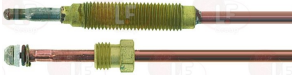

3440064 NUT FOR THERMOCOUPLE M8x1

LOTUS 533009800

Suitable for:

**3440857 THERMOCOUPLE SIT M8x1 150 cm - 10 PCS
CONNECTOR M8x1**

LOTUS 533053700

3440027 THERMOCOUPLE SIT M8x1 32 cm

LOTUS _05-000-0029

3440827 THERMOCOUPLE SIT M8x1 32 cm - 10 PCS