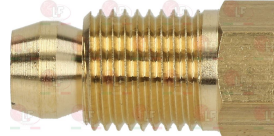

3020084 FITTING AND OLIVE $\varnothing$ 6 mm