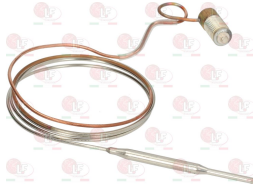

Suitable for:

3523040 SENSING ELEMENT MINISIT 100±340°C
capillary length 1050 mm
bulb ø 5x70 mm

LOTUS 531014000

LOTUS

Suitable for:

5058320 TUBE NUT FITTING ø 10 mm
thread M14x1,5 mm