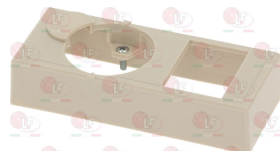

3523037 ELBOW FLANGE MINISIT \varnothing 3/8"
with screws and OR

LOTUS 533018200

3523047 LID MINISIT

LOTUS 536000700

Suitable for:

3182003 MAGNETIC UNIT SIT
head \varnothing 25 mm - end piece \varnothing 17 mm - length 56 mm
for valve SIT AC2 - VR8-MINISIT