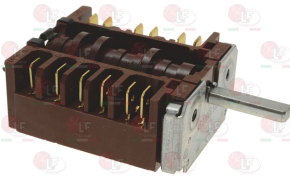

LOTUS 537034001

3057172 SELECTOR SWITCH 0-5 POSITIONS
contact capacity 16A 250V - max 150°C
D-shaped pin $\varnothing$ 6x4.6 mm