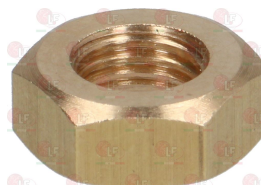

LOTUS 533053300

3440197 NUT FOR THERMOCOUPLE COUPL. M6x0,75

LOTUS 533138000

3440064 NUT FOR THERMOCOUPLE M8x1

LOTUS 533009800

5017781 THERMOCOUPLE CUT-OFF M9x1 50 cm
cut-off contact with cables 40 cm

LOTUS 533067200