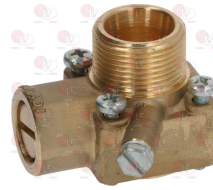

3348020 CAP WITH PIN \varnothing 8x6.5 mm
pin length 22 mm
for model PEL 20S

3348059 MAGNET PROTECTION NUT M9x1
thread M18x1mm
for model PEL 20-21-22

3182011 MAGNETIC UNIT PEL SMALL HEAD
head \varnothing 15 mm - end piece \varnothing 11 mm - length 44 mm
for PEL tap models 20-21
for EGA tap model 25213
for JUNKERS tap model CH110

LOTUS _30100003

3348062 CAP WITH PIN \varnothing 10x8 mm
pin length 35 mm
for model PEL 23

3348060 CAP WITH PIN \varnothing 10x8 mm
pin length 25 mm
for model PEL 23

3348027 FLANGE HORIZONTAL \varnothing 12/16 mm
thread M24x1.5 mm
for model PEL 23

Suitable for:

3348237 FLANGE HORIZONTAL \varnothing 12/16 mm
without adjustment
thread M24x1.5 mm
for model PEL 23

LOTUS

Suitable for:

3348028 FLANGE VERTICAL \varnothing 12/16 mm
thread M24x1.5
for model PEL 23

3182010 MAGNETIC UNIT PEL
head \varnothing 24 mm - end piece \varnothing 18 mm - length 59 mm
thermocouple coupling M10x1
for PEL tap model 23

3348040 OLIVE FOR PIPE \varnothing 12 mm
for model PEL 23

3348041 OLIVE FOR PIPE \varnothing 16 mm
for model PEL 23