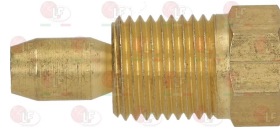

LOTUS

Suitable for:

3020083 FITTING AND OLIVE $\varnothing$ 4 mm