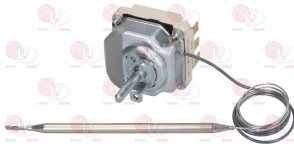

Suitable for:

LOTUS

3444364 THERMOSTAT THREE-PHASE 30-90°C
D-shaped pin $\varnothing$ 6x4.6 mm
covered capillary length 900 mm - 10A 400V
bulb $\varnothing$ 6x135 mm - with adapter nipple band M10x1
for Bain-marie electric (LOTUS) BM-10EMX - BM-4EMX
BM-6EMX - BM-62ET - BM-8EMX - BS-4EMX

LOTUS 53700800

3444076 THREE-PHASE THERMOSTAT 30-110°C
D-shaped pin $\varnothing$ 6x4.6 mm
covered capillary length 1200 mm - 10A 400V
bulb $\varnothing$ 6x130 mm

LOTUS 537012300

3444052 THREE-PHASE THERMOSTAT 50-320°C
D-shaped pin $\varnothing$ 6x4.6 mm
capillary length 900 mm - 10A 400V
bulb $\varnothing$ 3x230 mm

LOTUS 537013500

3444366 THREE-PHASE THERMOSTAT 90-180°C
D-shaped pin $\varnothing$ 6x4.6 mm
covered capillary length 900 mm - 10A 400V
bulb $\varnothing$ 6x135 mm - with adapter nipple bland M10x1

LOTUS 537000700

Suitable for:

3444368 THREE-PHASE THERMOSTAT 245°C
with manual reset
covered capillary length 900 mm - 10A 400V
bulb $\varnothing$ 6x80 mm
for Fryer (LOTUS) - Series 600 - Series 650
Series 700 - Series 900
for Fryer (LOTUS) F2/18-78ET

LOTUS 537001400

3444363 THREE-PHASE THERMOSTAT 420°C
with manual reset
covered capillary length 900 mm - 10A 400V
bulb $\varnothing$ 4x310 mm
for Bratt pan (LOTUS) - Series 600 - Series 650
Series 700
for Fry top (LOTUS) - Series 600 - Series 650
Series 700
for Oven under cooktop (LOTUS) - Series 700
Series 900

LOTUS 537012700

LOTUS 537012800

3444103 THREE-PHASE THERMOSTAT 50-320°C
D-shaped pin $\varnothing$ 6x4.6 mm
covered capillary length 900 mm - 10A 400V
bulb $\varnothing$ 3x220 mm

LOTUS 537000900