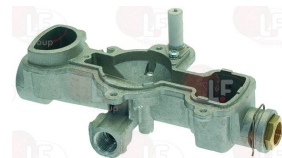

3025416 VENTURI F/FLAME SPREADER 100 mm
for Pot stove gas (LOTUS) FO-1G - FO-2G - FO-3G
PC-4G - PC-6G - PC-8G

LOTUS 532001400

3025422 VENTURI F/FLAME SPREADER 100 mm
for Pot stove gas (LOTUS) - Series 550
Series 900

LOTUS 531035100

3025428 VENTURI F/FLAME SPREADER 100 mm
for Pot stove gas (LOTUS) - Series 600

LOTUS 532002900

LOTUS 532002901

3025433 VENTURI F/FLAME SPREADER 130 mm
for Pot stove gas (LOTUS) - Series 600