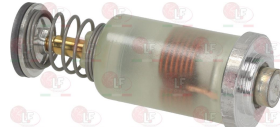

3182011 MAGNETIC UNIT PEL SMALL HEAD
head $\varnothing$ 15 mm - end piece $\varnothing$ 11 mm - length 44 mm
for PEL tap models 20-21
for EGA tap model 25213
for JUNKERS tap model CH110