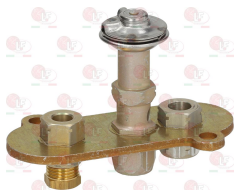

**3020013 TWO-FLAME PILOT BURNER RH
without sparking plug, gas jet and gasket
with thermocouple fitting**