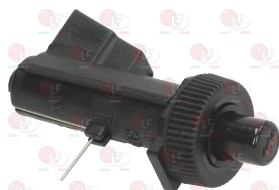

3020082 OLIVE FOR PIPE \varnothing 12 mm
for model PEL 22-24-25

LOTUS 533039300

3348041 OLIVE FOR PIPE \varnothing 16 mm
for model PEL 23

LOTUS 533017900

3001070 PIEZO IGNITER MINISIT
a \varnothing 22 mm hole is required for the assembly
faston M \varnothing 2.4 mm

3001071 PIEZO IGNITER MINISIT WITH COVER
M faston 2.4 mm

3020079 PIPE FITTING \varnothing 12 mm
thread \varnothing 3/8" M

3523036 REDUCTION STRAIGHT \varnothing 3/8" F - \varnothing 1/2" F
in brass with internal and external thread
internal thread \varnothing 3/8" F - external thread \varnothing 1/2" F
for MINISIT flange