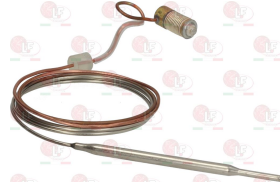

LOTUS 531014200

Suitable for:

3523042 SENSING ELEMENT MINISIT 50÷190°C
capillary length 1200 mm
bulb $\varnothing$ 5x95 mm