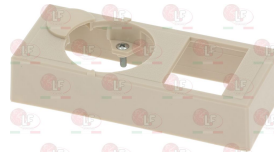

LOTUS 533018200

3523047 LID MINISIT