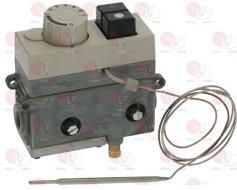

Suitable for:

3523039 SENSING ELEMENT MINISIT 30÷100°C
capillary length 1050 mm
bulb ø 5x125 mm

LOTUS 531014200

3523092 MINISIT VALVE FOR FOOD-WARMER 40÷110°C
inlet ø 1/2"F - outlet ø 3/8"F
thermocouple connection M9x1
maximum gas inlet pressure 50 mbar
ambient temperature 0÷80°C
capillary length 1050 mm
bulb ø 5x125 mm
for Pasta cooker gas (LOTUS)