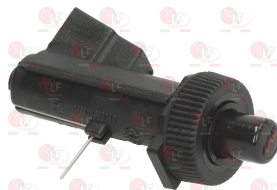

LOTUS 533017900

3001070 PIEZO IGNITER MINISIT
a \varnothing 22 mm hole is required for the assembly
faston M \varnothing 2.4 mm

3020079 PIPE FITTING \varnothing 12 mm
thread \varnothing 3/8" M

LOTUS 533018000