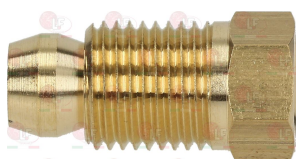

LOTUS

Suitable for:

3186013 O-RING 06187 EPDM \varnothing 58 mm
ring thickness 5.34 mm - internal \varnothing 47.00 mm

LOTUS _10500100

Pilot burners and accessories

3020084 FITTING AND OLIVE \varnothing 6 mm