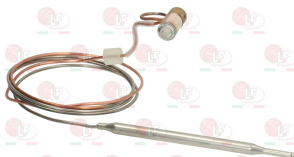

LOTUS 533018000

3523051 SENSING ELEMENT MINISIT 110 $\div$ 190 $^{\circ}$ C
capillary length 1050 mm
bulb $\varnothing$ 6x105 mm