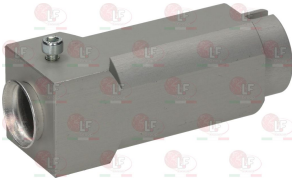

LOTUS 532003700

3025423 FLAME SPREADER ø 80 mm
for Pot stove gas (LOTUS) - Series 550
Series 900

LOTUS 532003800

Suitable for:

LOTUS

3025881 FLAME SPREADER \varnothing 91 mm 3,5Kw

LOTUS 532007700

3025891 BURNER \varnothing 94 mm 3.5Kw
with housing for ignition plug and thermocouple

LOTUS 532008100

3025885 VENTURI FOR BURNER \varnothing 91 mm 3.5Kw

LOTUS 533137700

3025864 FLAME SPREADER "C" \varnothing 73 mm 3Kw

LOTUS 532004500

3025865 VENTURI BURNER C \varnothing 73 mm 3Kw

3025863 BURNER C \varnothing 73 mm 3Kw

LOTUS 532004200

LOTUS 533101000

3025854 FLAME SPREADER "D" \varnothing 104 mm 4,5Kw

LOTUS 532004600

3025855 BURNER D \varnothing 104 mm 4.5Kw

LOTUS 532004300

Suitable for:

3025856 VENTURI BURNER D ø 104 mm 4.5Kw

LOTUS 533101100

3025857 FLAME SPREADER "E" ø 128 mm 7,5Kw

LOTUS 532004700

3025859 VENTURI BURNER E ø 128 mm 7.5Kw

LOTUS

Suitable for:

3025858 BURNER E ø 128 mm 7.5Kw

LOTUS 532004400