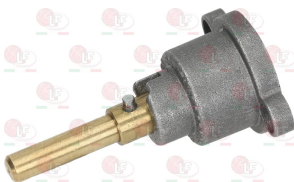

LOTUS 533041000

3348220 CAP WITH PIN $\varnothing$ 6x4.6 mm
pin length 30/23 mm upper/lower
for model PEL 21