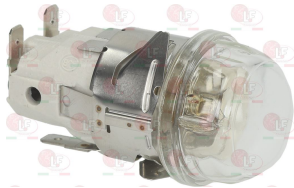

LOTUS_537005400+7900

LOTUS_537007900+5400

3786614 GASKET FOR OVEN LAMP RECEPTACLE
dimensions 48x41x3 mm

3186522 GASKET FOR OVEN LAMP RECEPTACLE
dimensions ø 40x30x2 mm

3221392 GASKET KIT FOR OVEN LAMP RECEPTACLE
dimensions ø 53x44x3 mm