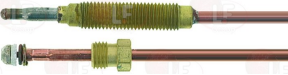

LOTUS

Suitable for:

3440109 THERMOCOUPLE M8x1 60 cm
for Pot stove (LOTUS) - Series 600

LOTUS 533077200

Suitable for:

3440110 THERMOCOUPLE M8x1 60 cm
for Pot stove (LOTUS) - Series 600

LOTUS 533077100

3440194 THERMOCOUPLE M9x1 60 cm COUPL. M6x0,75

LOTUS 533131500

3440193 BUSHING HEXAGON THREADED M6x0.75

3440197 NUT FOR THERMOCOUPLE COUPL. M6x0,75

LOTUS 533138000

3440107 NUT FOR THERMOCOUPLE COUPLING M6x0.75

3440056 THERMOCOUPLE SIT M8x1 120 cm THREAD M8x1

LOTUS 533011800

3440064 NUT FOR THERMOCOUPLE M8x1

LOTUS 533009800

3440857 THERMOCOUPLE SIT M8x1 150 cm - 10 PCS
CONNECTOR M8x1

LOTUS 533053700

3440057 THERMOCOUPLE SIT M8x1 150 cm THREAD M8x1

LOTUS 533053700

3440064 NUT FOR THERMOCOUPLE M8x1

LOTUS 533009800