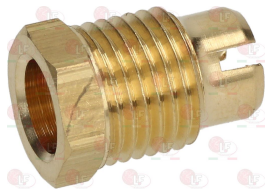

LOTUS 533023200

3020085 FITTING FOR SPARKING PLUG FIXING M10x1mm

3020200 FITTING FOR THERMOCOUPLE \varnothing 6.5 mm
thread M10x1

3001003 IGNITION PLUG ROUND \varnothing 7x44 mm
M faston M4x1 mm
overall length 65 mm