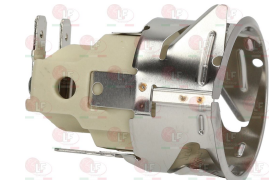

LOTUS_C2104-03

2101372 LAMP RECEPTACLE FOR LAMP E14 15-25W 230V
mounting hole ø 38 mm
max temperature 300°C