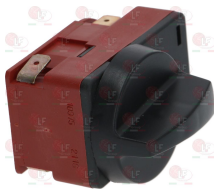

LOTUS 537000500

3241161

BLACK KNOB \varnothing 40 mm

D-shaped hole 6x4.6 mm

5050033 BLACK KNOB \varnothing 42 mm

D-shaped hole 6x4.6 mm

Suitable for:

LOTUS