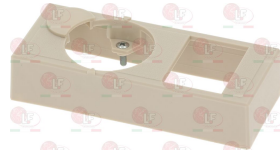

LOTUS 536000600

3523047 LID MINISIT