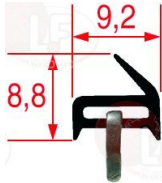

LOTUS 536010900

LOTUS 536010901

3186401 OVEN DOOR GASKET 400x310 mm
made of silicone elastomer
with fastening clips - 3 sides
profile dimensions 10x9 mm
COLOUR BLACK
for Oven under cooktop (LOTUS) - Series CF62