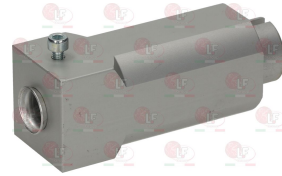

Suitable for:

LOTUS

3025804 FLAME SPREADER ASSY. $\varnothing$ 80 mm
for Pot stove gas (LOTUS) FO-1G - FO-2G - FO-3G
PC-4G - PC-6G - PC-8G

LOTUS 532001500

LOTUS 532001700

LOTUS 532006400+...

3025413 VENTURI F/FLAME SPREADER 80 mm
for Pot stove gas (LOTUS) FO-1G - FO-2G - FO-3G
PC-4G - PC-6G - PC-8G

LOTUS 532001300

3025890 JET HOLDER BURNER
hole for nozzle M8x0.75
for pipe $\varnothing$ 10 mm

LOTUS 532008100

3025865 VENTURI BURNER C $\varnothing$ 73 mm 3Kw

LOTUS 533101000

3025856 VENTURI BURNER D $\varnothing$ 104 mm 4.5Kw

LOTUS 533101100

3025874 VENTURI BURNER EL $\varnothing$ 128 mm 7.5Kw

LOTUS 533101200

3025416 VENTURI F/FLAME SPREADER 100 mm
for Pot stove gas (LOTUS) FO-1G - FO-2G - FO-3G
PC-4G - PC-6G - PC-8G

LOTUS 532001400

3025422 VENTURI F/FLAME SPREADER 100 mm
for Pot stove gas (LOTUS) - Series 550
Series 900

LOTUS 531035100

3025428 VENTURI F/FLAME SPREADER 100 mm
for Pot stove gas (LOTUS) - Series 600

LOTUS 532002900

LOTUS 532002901

3025433 VENTURI F/FLAME SPREADER 130 mm
for Pot stove gas (LOTUS) - Series 600

LOTUS 532003000