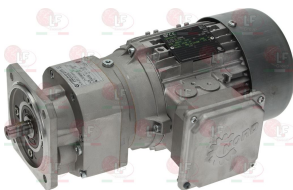

Motors

9240107 MOTOR NORTH SK71LA/4-2 0,4/0,6Kw 400V
1.3/1.7A - 50Hz - 1385/2715rpm