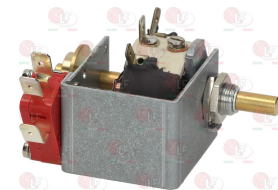

Position switches

9804001 SAFETY SWITCH ELOBAU 11751420
3A 250V - with cable length 860 mm

SOLIA 2661501066

Potentiometers

9157002 POTENTIOMETER 4.7Kohm
the kit includes:
1 potentiometer
1 microswitch
1 bracket
pin \varnothing 6 mm

SOLIA 2681501045

9157001 SPEED ADJUSTER ATV12P075M2 220V
1-phase inlet 200-240V 50/60Hz 10,2A
3-phase outlet 0-240V 0-400Hz 4,2A
external dimensions 142x72x102 mm

SOLIA 2610101071

Suitable for:

SOLIA

Suitable for:

9210001 SPEED ADJUSTER E2-201-H1F 220V
1-phase inlet 200-240V 50/60Hz 9,4A
3-phase outlet 0-240V 0-200Hz 1Hp
external dimensions 130x70x110 mm

SOLIA 8610001062

Watertight seals and rings

9453004 SEALING RING 30x20x7 mm