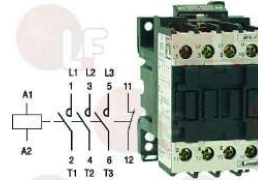

MODULAR

3446562 CONTACTOR LOVATO BF0901A
coil 9A 230V 50/60Hz 4.2Kw
3 normally open contacts
1 normally closed auxiliary contact