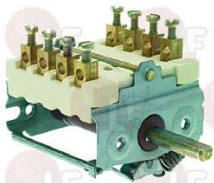

MODULAR 661.000.00

3057098 SELECTOR SWITCH 0-3 POSITIONS

contact capacity 16A 250V - max 150°C
D-shaft $\varnothing$ 6x4.6 mm
for Pasta cooker (MODULAR) - Series 600
Series 700 - Series 900
for Pasta cooker electric (DESCO) CPE2 - CPE2-7