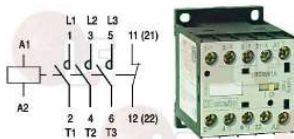

Suitable for:

MODULAR

Suitable for:

3446557 CONTACTOR LOVATO BG0901A
coil 9A 230V 50/60Hz 4Kw
3 normally open contacts
1 normally closed auxiliary contact