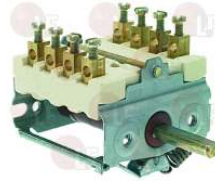

MODULAR 674.053.00

Rotary switches

3057050 CONNECTING BRACKET

connecting thermostat and switch

MODULAR 661.013.00

3057014 SELECTOR SWITCH 0-1 POSITIONS

contact capacity 16A 250V - max 150°C
D spindle \varnothing 6x4.6 mm
back connection for thermostat