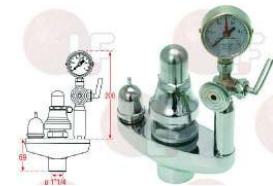

3184002 SAFETY GROUP $\varnothing$ 1" 1/4

vertical connection $\varnothing$ 1" 1/4
complete with safety valve, depression valve,
tap for pressure gauge holder and pressure gauge
for STEAM BOILING KETTLE