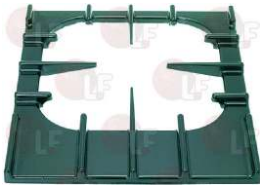

MARENO MA1316622

MARENO 1316613

MARENO 1316622

3185108 CAST IRON SUPPORT GRID 475x97 mm
 for Sausage grill electric (MARENO) CWE42 - CWE62

MARENO MA1032100000

MARENO

Suitable for:

3185045 FRONT/BACK PAN SUPPORT GRID 400x430 mm
for Pot stove (MARENO) - Series 1000 - Series 900