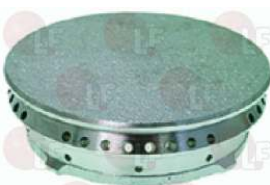

MARENO CM005901

MARENO MACM005901

3025035 BURNER BODY \varnothing 120 mm
for Pot stove gas (MARENO) - Series 900

MARENO MA1315922

MARENO 1315900

MARENO 1315912

MARENO 1315922

3025393 BURNER BODY \varnothing 120 mm
for Pot stove gas (MARENO)
Series 700 PROTAGONISTA - Series 900 PROTAGONISTA

MARENO CM006001

MARENO MACM006001

3025392 BURNER CAP \varnothing 125 mm
for Pot stove gas (MARENO)
Series 700 PROTAGONISTA - Series 900 PROTAGONISTA

MARENO CM027200

MARENO MACM027200

3025393 BURNER BODY \varnothing 120 mm
for Pot stove gas (MARENO)
Series 700 PROTAGONISTA - Series 900 PROTAGONISTA

MARENO CR0580030

5055500 JET HOLDER F/FLAME SPREADER 65-100 mm
for Pot stove gas (MARENO)
Series 1100 PROTAGONISTA NUOVA
Series 700 PROTAGONISTA NUOVA
Series 900 PROTAGONISTA NUOVA

MARENO CR0581700

5038824 VENTURI PIPE FOR FLAME SPREADER 65 mm
for Pot stove gas (MARENO)
Series 1100 PROTAGONISTA NUOVA
Series 700 PROTAGONISTA NUOVA
Series 900 PROTAGONISTA NUOVA

MARENO CR0586441

3025031 FLAME SPREADER ø 80 mm
for Pot stove gas (MARENO) - Series 700
Series 900

MARENO MA1315612
MARENO 1315612

MARENO 1315600

MARENO 1315610

3025051 AERATION REGULATOR
internal ø 42 mm - external ø 45 mm
height 45 mm