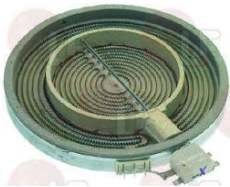

3311098 ELECTRIC HOT PLATE ø 220 mm 2000W 230V

terminal block electric connections
with STAINLESS steel edge
for electric cooking top

MARENO MA1647013

MARENO 1037039100

MARENO 1641500

MARENO 1647013

3311100 ELECTRIC HOT PLATE ø 220 mm 2600W 230V

terminal block electric connections
with STAINLESS steel edge
for electric cooking top
for Hot plate electric (BONNET) B-B7.PE800
for Kitchen electric (FAGOR) CE-741 - CE7-40
for Pot stove electric (FAGOR) CE-720

MARENO MA1832313

MARENO 1832313

3311087 ELECTRIC HOT PLATE ø 250 mm 2500W 230V

faston electric connections
complete with energy regulation
for glass-ceramic cooking top
for Kitchen electric (TECNOX) CV74TPS

MARENO 1037308913

3311053 ELECTRIC HOT PLATE 2600W 230V

dimensions 220x220 mm
terminal block electric connections
with STAINLESS steel edge
for electric cooking top

MARENO MA1712913

MARENO 1712900

MARENO 1712913