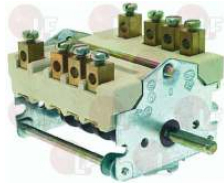

MARENO 1475900

3057073 SELECTOR SWITCH 0-1 0-1 POSITIONS

contact capacity 16A 250V - max 150°C
D-shaft $\varnothing$ 6x4.6 mm
for Pot stove gas (OLIS) 96/04CGFL