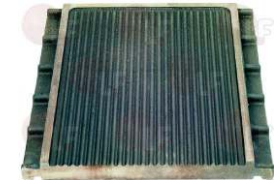

MARENO CM052300

MARENO MACM052300

MARENO 1316200

3312016 RIBBED PLATE 310x290 mm
 made of cast iron
 for Pot stove (MARENO) - Series 700

MARENO 1724500
 MARENO 93927140

MARENO 1724512

MARENO 9392700

3312042 RIBBED PLATE 395x350 mm
 made of cast iron - back plate
 for Pot stove (MARENO) - Series 900

MARENO MA1341223

MARENO 9324900

MARENO 9324914

3312043 RIBBED PLATE 430x395 mm
 made of cast iron - front/back plate
 for Pot stove (MARENO) - Series 1000 - Series 900

MARENO 1341133

MARENO 9324800

MARENO 9324814