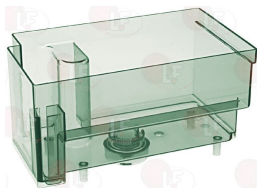

Suitable for:

Suitable for:

5500614 WATER CONTAINER
maximum overall dimensions 205x118x115 mm

1080130 WATER TANK