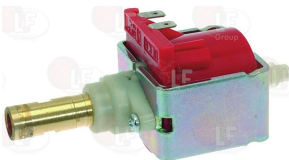

1122736 VIBRATORY PUMP EX5 48W 24V 50/60Hz

fittings $\varnothing$ 1/8" - $\varnothing$ 6 mm
pressure max 15 bar
water temperature max 20°C
integrated diode (1N 4007P)
lead connector 6.3x0.8 mm