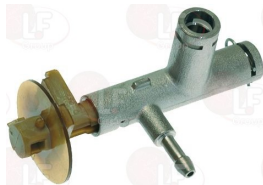

## Steam taps and spares for coffee mach.

**1348600 COMPLETE STEAM TAP**

SAECO WGA8001027000

**1348083 STEAM TAP**

SAECO 228455200

**1348085 STEAM TAP**

SAECO 0345.R05

SAECO 11003733