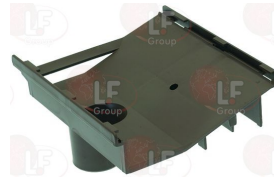

SAECO 9111.078.060

1080129 COFFEE HOPPER SUPPORT BROWN