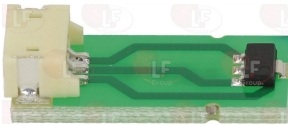

SAECO 181540900

1390028 POWER CIRCUIT BOARD
dimensions 270x100 mm