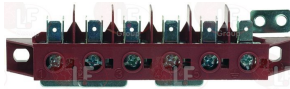

Terminal blocks

3247009 6-POLE TERMINAL BLOCK FV122/B 40A 600V

for cable max 6 mm²
operating temperature 150°C
nominal voltage 450 V