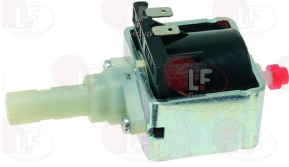

Suitable for:

SAECO

2102265 VIBRATION PUMP EP5 41W 120V 60Hz

connections $\varnothing$ 1/8" - $\varnothing$ 6 mm
max pressure 15 bar
water temperature max 25°C
integrated diode (1N 4007P)
connection terminal 6.3x0.8 mm