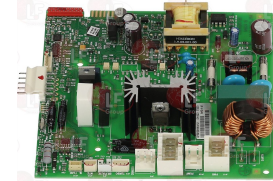

SAECO 0894.640

**1390021 POWER ELECTRONIC CIRCUIT BOARD**  
size 180x160 mm

SAECO 1863.636

Suitable for:

**5500667 DISPLAY CIRCUIT BOARD**  
dimensions 80x40 mm

SAECO 0313.804

SAECO 0347.816

**5064998 PC BOARD CPU V2 230V**  
dimensions 135x140 mm