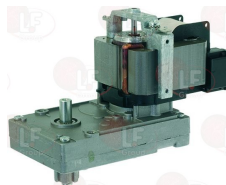

SAECO 9121.192.00P

1240088 GEARMOTOR 220V 50/60Hz 90W 7.3 Rpm
for coffee group