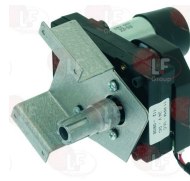

**1240088 GEARMOTOR 220V 50/60Hz 90W 7.3 Rpm**  
for coffee group

SAECO 186900752

**1240096 GEARMOTOR 230V**  
for coffee grinder

SAECO 9121.093.00A

**1240060 GEARMOTOR 24V SET PHASE**  
for coffee group

SAECO 20000521