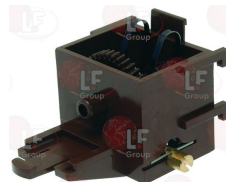

SAECO 9111.131

1240087 REDUCER FOR POWDERS DISPENSER MOTOR