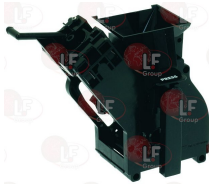

Suitable for:

Suitable for:

1192018 COFFEE GROUP BLACK

SAECO 11004180

SAECO 11004189

SAECO 9160.067.150

1192029 COFFEE GROUP SHOWER PIN