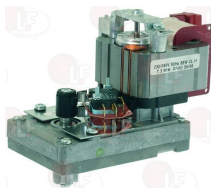

SAECO 9121.216.00P

1240089 GEARMOTOR BITRON 230/240V 50Hz 85W
for coffee unit