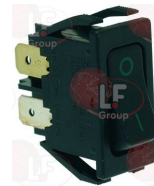

SAECO 5332004000

SAECO NE03.038