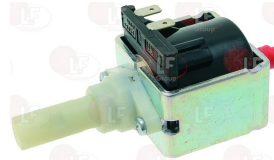

SAECO 147920150

SAECO 9991.084

5062552 PUMP VIBRATORY EAP5 52W 120V 60Hz
fittings $\varnothing$ 1/8" - $\varnothing$ 6 mm
max pressure 15 bar
water temperature max 25°C
integrated diode (1N 4007P)
connector terminal 6.3x0.8 mm