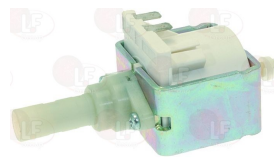

1331026 VIBRATORY PUMP EP5GW 48W 230V 50Hz

countersunk fitting $\varnothing$ 1/8" - $\varnothing$ 6 mm
max. pressure 15 bar
max water temperature 20°C
integrated diode (1N 4007P)
lead connection 6.3x0.8 mm