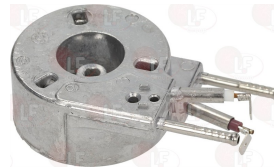

## Boilers

**1048011 BOILER ASSEMBLY 230V**

SAECO 11002023

SAECO 11012477

**1048001 BOILER M5000F 230V**  
with sensor and cable

SAECO 286471158

SAECO 286472858

**5061025 BOILER SLIM 1100W 230V**  
hose end fitting  $\varnothing$  5 mm  
additional heating element 437W 230V

SAECO 11004667

**5058557 BOILER SLIM 1300W 230V**  
hose end fitting  $\varnothing$  5 mm

SAECO 11013735

**1048007 BOILER TOP CASE**  
with heating element 1000W 230V

SAECO 20000460

SAECO 9011.044.00A

**1048013 BOILER UPPER BODY**