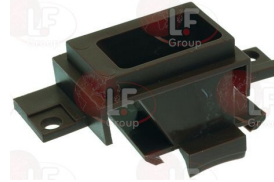

### 1398002 PANEL CLOSING CATCH

SAECO 12000440

SAECO 149254400

**Dosers for coffee**

**1090037 ARM MOVEMENT LEVER**  
for cups dispenser

SAECO 1813.184.050

**1090038 COFFEE DOSER OUTLET CONVEYOR ASSY**  
for coffee grinder