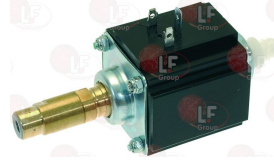

Suitable for:

1120025 VIBRATORY PUMP EX7 48W 230V 50Hz
fittings $\varnothing$ 1/8" countersunk - $\varnothing$ 6 mm
pressure max 7 bar
temperatura dell'acqua max 20°C
integrated diode (1N 4007P)
lead connector 6.3x0.8 mm

SAECO 187720958EX7

Suitable for:

1331005 VIBRATORY PUMP FLUID-O-TECH 70W 220V
220V 50Hz - fittings $\varnothing$ 1/8"
without by-pass
for BIANCHI

SAECO 9070.051.00A

1331021 VIBRATORY PUMP HF 22W 230V 50Hz
hose-end fitting $\varnothing$ 6.6 mm - $\varnothing$ 6.6 mm
max pressure 2.6 bar
water temperature max 20°C
integrated diode (1N 4007P)
lead connector 4.7x0.8 mm

SAECO 12001212

Water containers for OCS HORECA

5049142 CONTAINER FOR WATER
max. encumbrance 180x110x150 mm

SAECO 11002017

5061227 CONTAINER FOR WATER
max. encumbrance 260x155x70 mm

SAECO 11013212

1201019 FLOATING SPACE PLUG

SAECO 142844380

SAECO 9161.050.230

1186844 GASKET GREY COVER
for water tank receiver connection
external $\varnothing$ 35 mm - internal $\varnothing$ 15 mm

SAECO 0701.031

SAECO 0701.031.150

SAECO 142844059

5029644 GASKET HOLDER
for water container

SAECO 0701.014.150

SAECO 149185359

5030079 TANK FOR WATER

SAECO 142890381