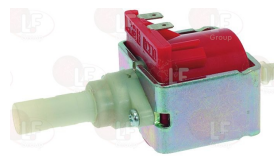

1122738 VIBRATORY PUMP EP5 48W 24V 50/60Hz

fittings $\varnothing$ 1/8" - $\varnothing$ 6 mm
pressure max 15 bar
water temperature max 20°C
integrated diode (1N 4007P)
lead connector 6.3x0.8 mm