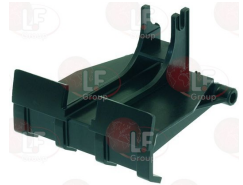

SAECO 1813.044.A20

1090033 SPOONS DISPENSER EJECTOR BLACK