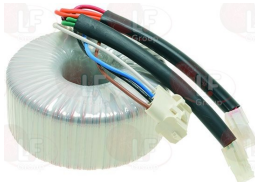

Transformers

1739004 TOROIDAL TRANSFORMER 200VA 50/60Hz

primary tension 230V - secondary tension 22/24V