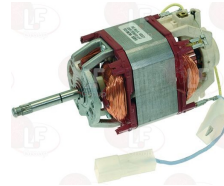

Suitable for:

1240090 MOTOR 230V ø 52 mm FOR MIXER  
for mixer D60

SAECO 9121.056.00A

5044861 MOTOR 24VDC FOR MIXER  
D-shaft ø 4x3 mm

SAECO 9121.248.00P

1240368 RPM CLAMP MOTOR 165W  
model 11062503  
power 165W 230V 1.3A 50/60Hz  
capacitor 8 µf  
with volumetric pump