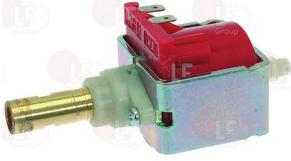

Suitable for:

1120025 VIBRATORY PUMP EX7 48W 230V 50Hz
fittings $\varnothing$ 1/8" countersunk - $\varnothing$ 6 mm
pressure max 7 bar
temperatura dell'acqua max 20°C
integrated diode (1N 4007P)
lead connector 6.3x0.8 mm

SAECO 187720958EX7

Suitable for:

1331005 VIBRATORY PUMP FLUID-O-TECH 70W 220V
220V 50Hz - fittings $\varnothing$ 1/8"
without by-pass
for BIANCHI