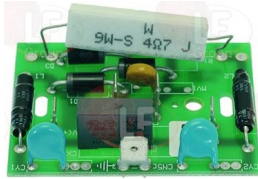

Suitable for:

SAECO

Suitable for:

Electronic printed-circuit boards

1390033 **CIRCUIT BOARD 230V FOR MIXER**
dimensions 60x47 mm