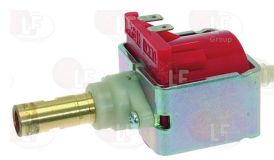

1122735 VIBRATORY PUMP EX5 48W 230V 50Hz

fittings $\varnothing$ 1/8" - $\varnothing$ 6 mm
pressure max 15 bar
water temperature max 20°C
integrated diode (1N 4007P)
lead connector 6.3x0.8 mm