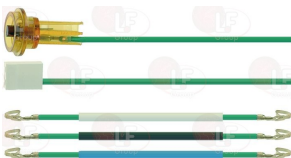

SAECO 11000316

1397006 BOILER TEMPERATURE PROBE NTC

SAECO 12000081

1397007 BOILER TEMPERATURE PROBE 230V