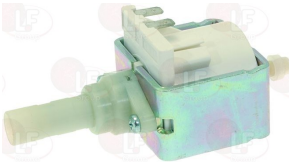

1122002 VIBRATORY PUMP EP5GW 48W 230V 50Hz

fittings $\varnothing$ 1/8" - $\varnothing$ 6 mm
pressure max 15 bar
max water temperature 20°C
integrated diode (1N 4007P)
lead connector 6.3x0.8 mm