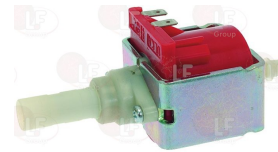

PAVONI 436123

Vibrating pumps

1331019 VALVE S2

back pressure self-priming

PAVONI 453204

1122737 VIBRATORY PUMP EP5 48W 230V 50Hz

fittings \varnothing 1/8" - \varnothing 6 mm
pressure max 15 bar
water temperature max 20°C
integrated diode (1N 4007P)
lead connector 6.3x0.8 mm