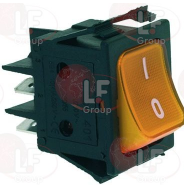

3319934 SWITCH 2-POLE ORANGE 16A 250V
16(4)A 250V - max. temperature 120°C
with indicator lamp - silk screen printing 0 - I
mounting hole 22x30 mm