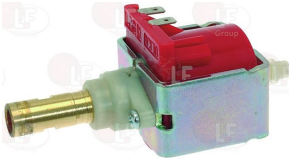

1122735 VIBRATORY PUMP EX5 48W 230V 50Hz

fittings $\varnothing$ 1/8" - $\varnothing$ 6 mm
pressure max 15 bar
water temperature max 20°C
integrated diode (1N 4007P)
lead connector 6.3x0.8 mm