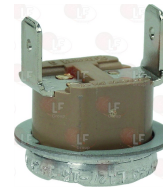

PAVONI 0P189422000

5500425 THERMOSTAT CONTACT 127°C