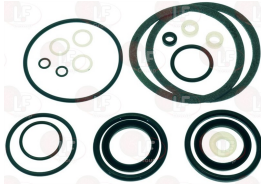

PAVONI 362000

PAVONI 362026

1786200 SET OF EUROPICCOLA GASKETS
for machines with sheathed groups
for machines without sheathed group

1786201 SET OF PROFESSIONAL GASKETS
for machines with sheathed groups
for machines without sheathed group