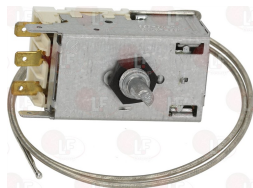

LIEBHERR 6151190

D444064 THERMOSTAT LIEBHERR