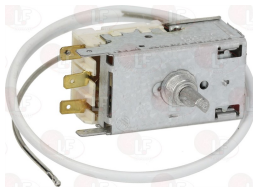

Thermostats

D444062 THERMOSTAT LIEBHERR