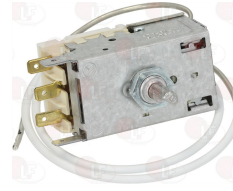

LIEBHERR

Suitable for:

Suitable for:

D444066 THERMOSTAT LIEBHERR

D444067 THERMOSTAT LIEBHERR

LIEBHERR 6151196

LIEBHERR 6151806

Water purification filters

D600012 FILTER CARBON WATER / REFRIGERATOR SBS

capacity 5670 L - max 6 months
max. temperature 38°C - max. pressure 8.27 bar
adaptable for SAMSUNG WF5100-EF9603-QXITQR
WHIRLPOOL-LG9808-BL9303-LIEBHERR SBS7052-4

LIEBHERR SBS7052-4