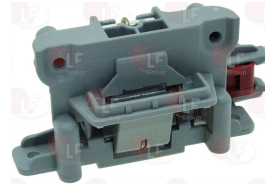

INDESIT C00138989

D121056 DOOR LOCK INDESIT