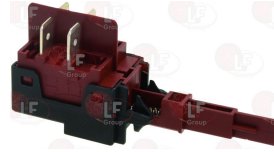

INDESIT

Suitable for:

D319027 SWITCH 2-POLE INDESIT
4 contacts 250V 16(4)A