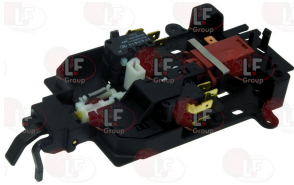

INDESIT C00264161

INDESIT C00299278

D121054 DOOR LOCK INDESIT