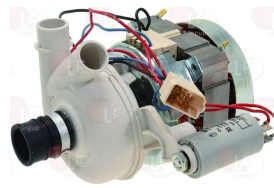

INDESIT C00076627

D122013 PUMP MOTOR DISHWASHER INDESIT
60W -220-230V
capacitor 5 μ F
1 inlet with hose - 2 outlets $\varnothing$ 25 mm