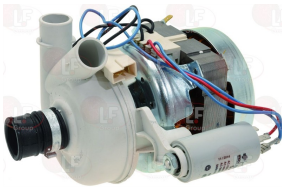

INDESIT C00054978

D122009 PUMP MOTOR DISHWASHER ARISTON 60W
1 inlet with hose
2 outlets $\varnothing$ 23 mm