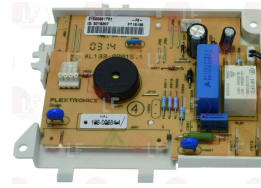

INDESIT C00143222

D390074 PC BOARD BIT100.1 "G" INDESIT