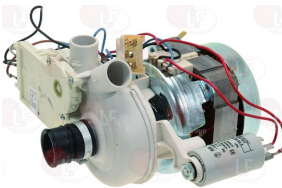

INDESIT C00302800

INDESIT C00303737

D122015 PUMP MOTOR DISHWASHER INDESIT
complete with gasket

INDESIT C00257903

D122016 PUMP MOTOR DISHWASHER INDESIT
75W - 230V
complete with motor gear for outlet deviation
1 inlet complete with hose
2 outlets \varnothing 25 mm