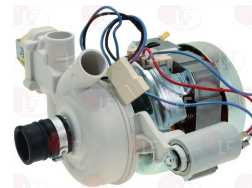

INDESIT C00078566

D122017 PUMP MOTOR DISHWASHER INDESIT
75W-230V
1 inlet with hose
2 outlets $\varnothing$ 25 mm