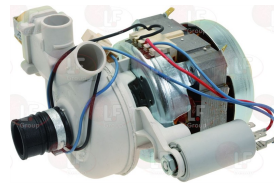

INDESIT C00115896

D122012 PUMP MOTOR ARISTON 75W 230V
complete with solenoid valve
1 inlet complete with hose
2 outlets $\varnothing$ 25 mm