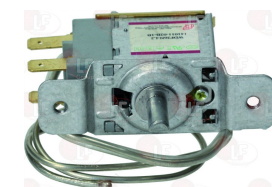

CANDY 49011362

D444047 THERMOSTAT REFRIG. 20060567 CANDY