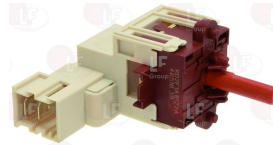

CANDY 91201719

D057007 SELECTOR SWITCH CANDY 22 POSITIONS