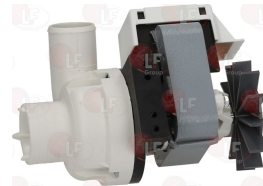

CANDY 49002911

D422065 DRAIN PUMP HOOVER LS
100W - 220/240V 50Hz