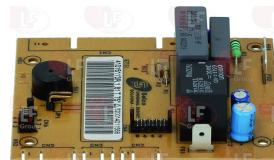

CANDY 49030389

D121042 MICRO SWITCH CANDY
250V - 16(4)A

CANDY 80001407

CANDY 90476490

Electronic printed-circuit boards

D390091 HOUSING FOR PC BOARD CANDY

CANDY 41029071

D390090 PC BOARD CANDY

CANDY 41014239

D390092 PC BOARD CANDY
motor interface AC/DC

CANDY 41021535

D390093 PC BOARD CANDY
with buzzer

CANDY 41008098

CANDY 41016113

CANDY 49007819

D390094 PC BOARD MAIN 4 RELAYS CANDY