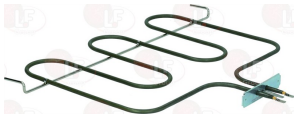

CANDY 93780171

CANDY 90457722

CANDY 92247303

D355089 HEATING ELEMENT 2000W 230V CANDY
transverse 445 mm

D355310 HEATING ELEMENT 2110W 230V
length 340 mm - width 330 mm
flange 80x30 mm - crosspiece 345 mm

CANDY 41020728

CANDY 92749688

CANDY 93779668

D355094 HEATING ELEMENT 2200W 230V
immersed length 260 mm
with thermoprotection

D355313 HEATING ELEMENT 2200W 230V
external $\varnothing$ 190 mm - flange 70x22 mm