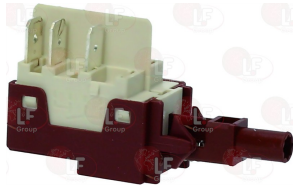

CANDY 2805027

D319054 SWITCH 2-POLE 6 CONTACTS