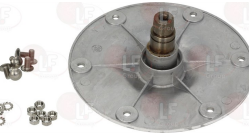

Suitable for:

CANDY

D319186 BOSS
with fastening screw bearing 1X6204ZZ

CANDY 80051643

Suitable for:

D319255 BOSS
external flange $\varnothing$ 103 mm - bearings 6203

CANDY 46002361

CANDY 81452603

D319256 BOSS
FLANGE $\varnothing$ 103mm bearings 6204

CANDY 81452602

D021017 BOSS CANDY
shaft $\varnothing$ 20-25 mm - bushing $\varnothing$ 30 mm

CANDY 49002387

D319181 BOSS CANDY

CANDY 80018088

D319182 BOSS CANDY
LH

D319183 BOSS CANDY
RH

CANDY 80000516

D319184 BOSS CANDY
BEARING 1X6204ZZ

CANDY 80037476

CANDY 80051645

D319257 BOSS CANDY
1X6203

CANDY 80037484

D319179 BOSS CANDY 646

CANDY 92796663

D319155 BOSS HOOVER

CANDY 09519125

D063003 BUSHING FOR HUB CANDY

CANDY 3210179