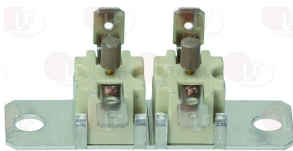

D319054 SWITCH 2-POLE 6 CONTACTS

CANDY 90467317

Technical gases

D170001 GAS COOLING R134a
BOTTLE 900g

CANDY 49028097

Thermostats

D444045 SAFETY THERMOSTAT DOUBLE CANDY

CANDY 41034167