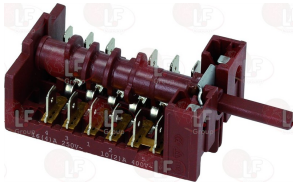

CANDY 41014503

D057011 SELECTOR SWITCH FOR OVEN CANDY