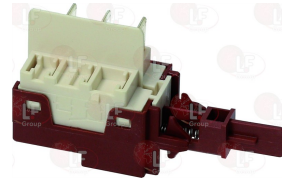

CANDY 90434622

Suitable for:

D319053 SWITCH CHANGEOVER CANDY