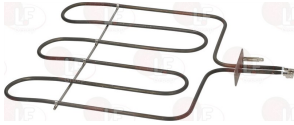

CANDY 41006831

CANDY 41019592

CANDY 92201730

D355309 HEATING ELEMENT 2000W 230V
length 355 mm - width 355 mm
flange 80x30 mm - crosspiece 371mm

D355316 HEATING ELEMENT 2000W 230V
with probe
dimensions 205x67 mm