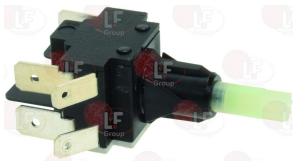

CANDY 91207977

D319048 SELECTOR FOR FUNCTIONS 12 POSIT. CANDY

CANDY 41028011

D319023 SWITCH ROLD 6 CONTACTS
250V - 16(4)A

CANDY 90434770

CANDY

Suitable for:

D319031 SWITCH 2-POLE CANDY
6 contacts 250V 16(4)A