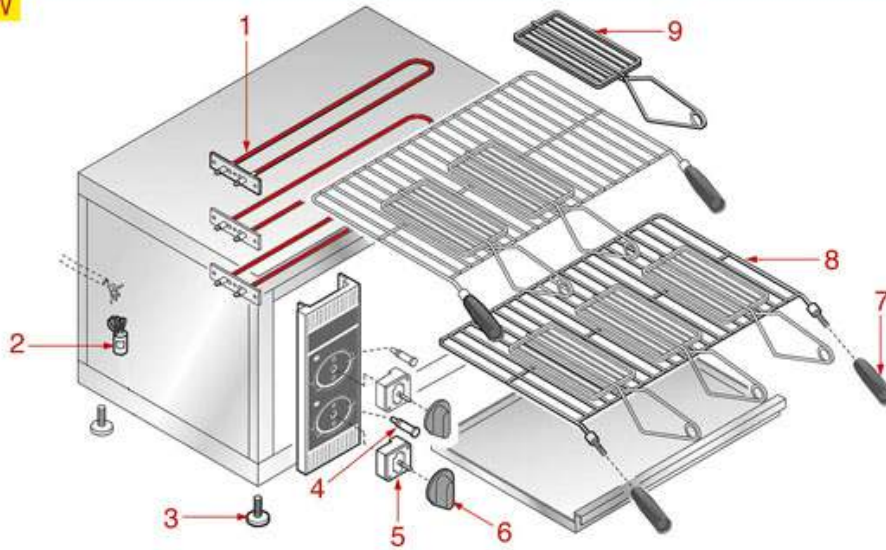

TOASTER TSE60M

TSE60M - NEW