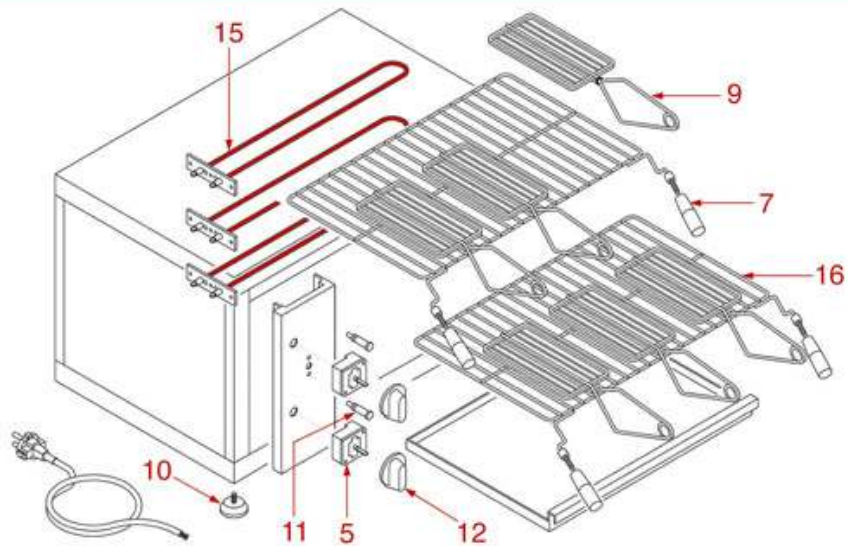

TSE60M - OLD