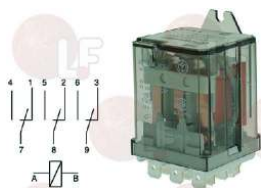

ELETTROBAR 929115

Suitable for:

ELETTROBAR

Suitable for:

3351008 RELAY 62.83 16A 230V 50/60Hz
 3 switching contacts
 for CIMBALI MAGNUM-SPECIAL-6/S-6/SNEW
 for FAEMA MD3000
 for SILANOS 030A-N50/90/700-E1000