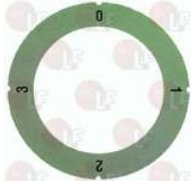

3241451 SELF-STICK DISK WITHOUT PILOT SYMBOL

external \varnothing 63 mm
for gas taps without pilot

3241465 SELF-STICK DISK 0-1-0-1

external \varnothing 63 mm

Suitable for:

3241466 SELF-STICK DISK 0-1-2-3
external ø 63 mm