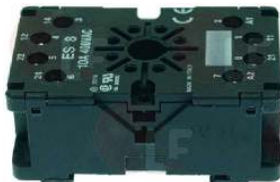

Pliers for sandwiches

3317051 GRILL PLIER
length 100 mm
height 180 mm
for Toaster

ELETTROBAR 433004

Relays

3351154 BASE OCTAL ES8 10A 400V
8 poles

ELETTROBAR 927045

3351021 RELAY 62.82 16A 230V 50/60Hz
2 switching contacts