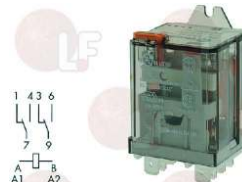

Pliers for sandwiches

3317051 GRILL PLIER
length 100 mm
height 180 mm
for Toaster

ELETTROBAR 433004

Relays

3351154 BASE OCTAL ES8 10A 400V
8 poles

ELETTROBAR 927045

3351021 RELAY 62.82 16A 230V 50/60Hz
2 switching contacts