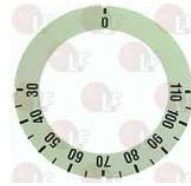

3241456 SELF-STICK DISK 30-110°C
external ø 63 mm