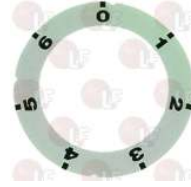

3241460 SELF-STICK DISK 50-300°C
external ø 63 mm

ELETTROBAR

Suitable for:

3241467 SELF-STICK DISK 0-1-2-3-4-5-6
external ø 63 mm

3241453 SELF-STICK DISK 1-2-3-4-5-6-7-8
external ø 63 mm
for thermostatic gas taps EGA