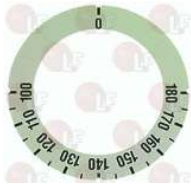

3241458 SELF-STICK DISK 100-180°C
external ø 63 mm