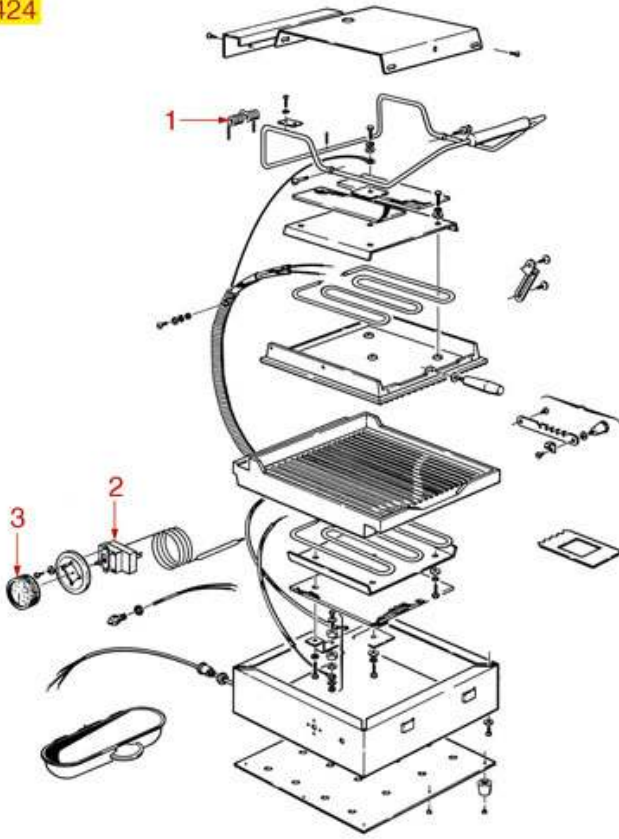

Suitable universal spare parts may not be included

TOASTER 404-406-412

ELETTROBAR

Position	LF code no.	Description
4	3446138	TIMER 15 MINUTES M2
6	3241168	BLACK KNOB 38x38 mm
7	3317051	GRILL PLIER
8	3355299	QUARTZ TUBE \varnothing 10x390 mm
9	3355297	WIRE HEATING ELEMENT 500W 110V
12	3057151	SELECTOR SWITCH 0-2 POSITIONS
14	3355349	QUARTZ HEATING ELEMENT 1000W 230V

SANDWICH GRILL 424-428-433-434-436-437

424

428

433 - 434

436 - 437
438 - 439

ELETTROBAR

Position	LF code no.	Description
2	3444174	SINGLE-PHASE THERMOSTAT 50-320°C
3	3241402	BLACK KNOB ø 70 mm
3	3241460	SELF-STICK DISK 50-300°C
4	3250146	SPRING ø 21.5x117 mm
5	3355243	HEATING ELEMENT 1000W 230V BOTTOM
5	3355406	HEATING ELEMENT 750W 230V TOP
6	3444335	THERMOSTAT TR2 0-250°C

SANDWICH GRILL G33-G34-G37-G38-G39

G33 - G34

G37 - G38 - G39

ELETTROBAR

Position	LF code no.	Description
5	3355406	HEATING ELEMENT 750W 230V TOP
10	3250146	SPRING \varnothing 21.5x117 mm
13	3355243	HEATING ELEMENT 1000W 230V BOTTOM
14	3247016	3-POLE TERMINAL BLOCK FV273 40A 450V
15	3241402	BLACK KNOB \varnothing 70 mm
15	3241460	SELF-STICK DISK 50-300°C
16	3221137	ORANGE INDICATOR LAMP 250V
17	3221139	RED INDICATOR LIGHT 230V
18	3444336	THERMOSTAT TR2 0-270°C
20	3247011	6-POLE TERMINAL BLOCK FV122 40A 600V