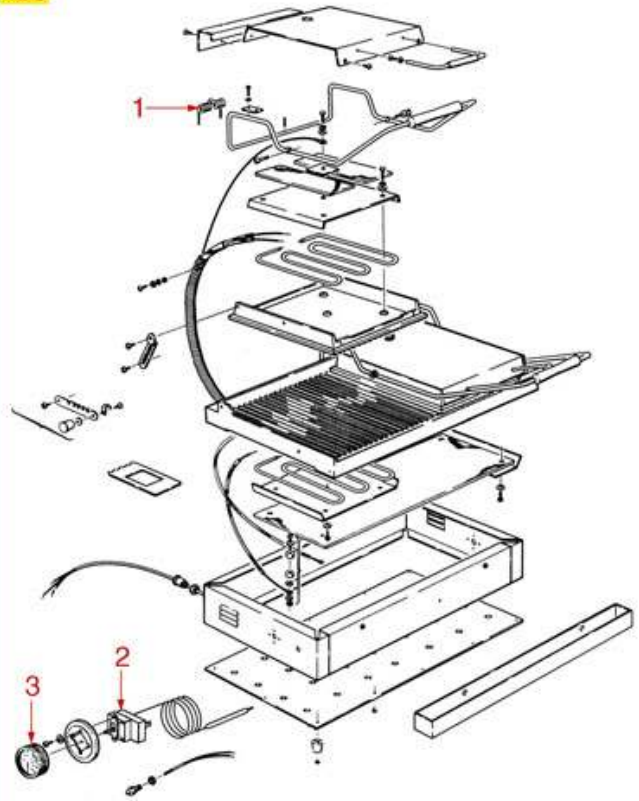

Suitable universal spare parts may not be included

TOASTER 404-406-412

ELETTROBAR

Position	LF code no.	Description
4	3446138	TIMER 15 MINUTES M2
6	3241168	BLACK KNOB 38x38 mm
7	3317051	GRILL PLIER
8	3355299	QUARTZ TUBE \varnothing 10x390 mm
9	3355297	WIRE HEATING ELEMENT 500W 110V
12	3057151	SELECTOR SWITCH 0-2 POSITIONS
14	3355349	QUARTZ HEATING ELEMENT 1000W 230V

SANDWICH GRILL 424-428-433-434-436-437

424

428

433 - 434

436 - 437
438 - 439

ELETTROBAR

Position	LF code no.	Description
2	3444174	SINGLE-PHASE THERMOSTAT 50-320°C
3	3241402	BLACK KNOB ø 70 mm
3	3241460	SELF-STICK DISK 50-300°C
4	3250146	SPRING ø 21.5x117 mm
5	3355243	HEATING ELEMENT 1000W 230V BOTTOM
5	3355406	HEATING ELEMENT 750W 230V TOP
6	3444335	THERMOSTAT TR2 0-250°C

SANDWICH GRILL G33-G34-G37-G38-G39

G33 - G34

G37 - G38 - G39

ELETTROBAR

Position	LF code no.	Description
5	3355406	HEATING ELEMENT 750W 230V TOP
10	3250146	SPRING \varnothing 21.5x117 mm
13	3355243	HEATING ELEMENT 1000W 230V BOTTOM
14	3247016	3-POLE TERMINAL BLOCK FV273 40A 450V
15	3241402	BLACK KNOB \varnothing 70 mm
15	3241460	SELF-STICK DISK 50-300°C
16	3221137	ORANGE INDICATOR LAMP 250V
17	3221139	RED INDICATOR LIGHT 230V
18	3444336	THERMOSTAT TR2 0-270°C
20	3247011	6-POLE TERMINAL BLOCK FV122 40A 600V