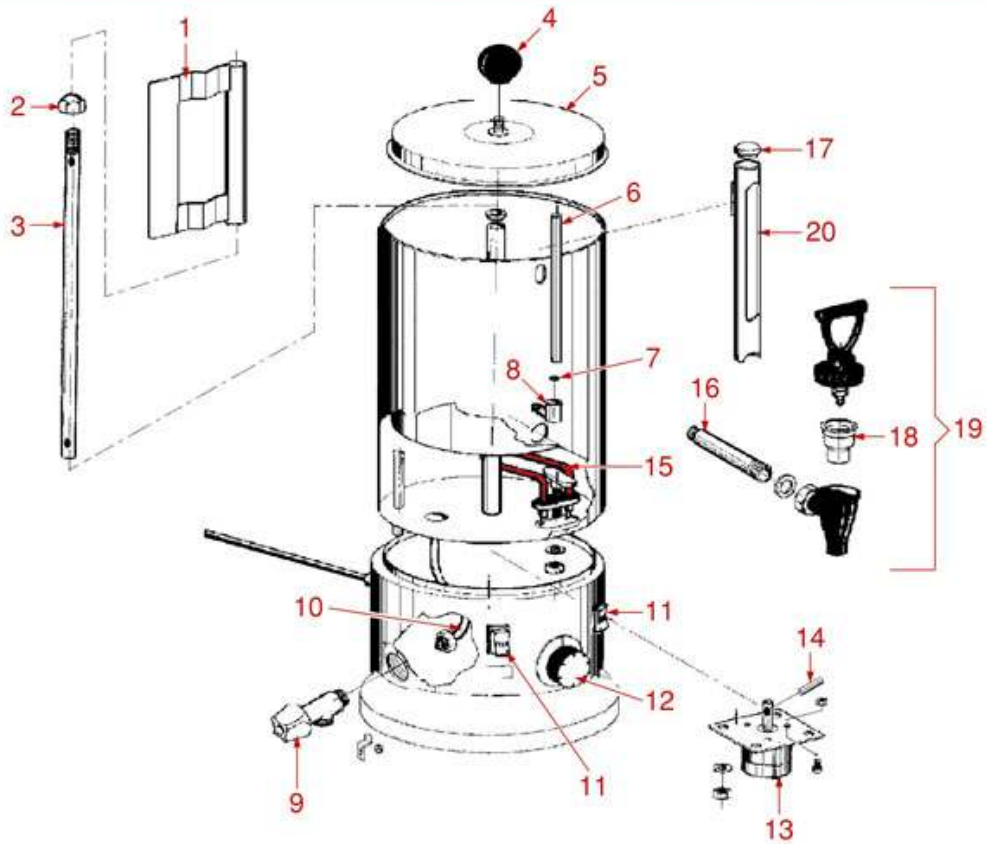

HOT CHOCOLATE MAKER CC20-CCF5

CC20