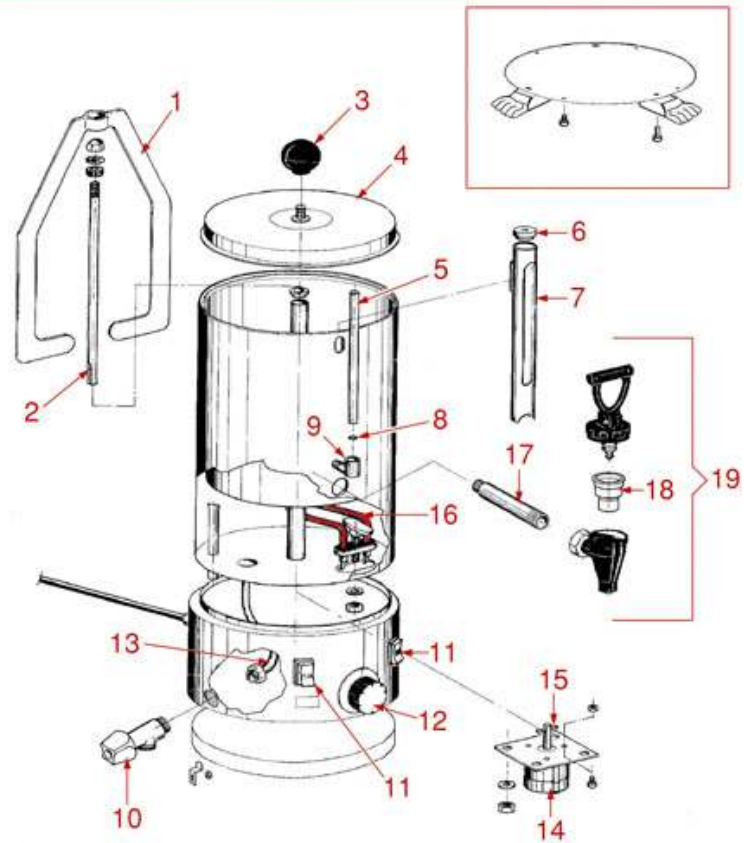

HOT CHOCOLATE MAKER CC5-CC10

CC5