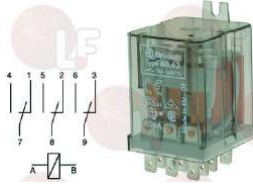

WHIRLPOOL

Suitable for:

3351605 RELAY 60.63 10A 230V 50/60Hz
3 switching contacts

WHIRLPOOL 156446

WHIRLPOOL 186214

Suitable for:

3351008 RELAY 62.83 16A 230V 50/60Hz
3 switching contacts