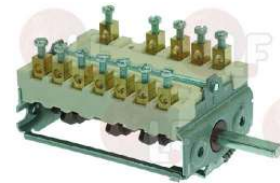

## 3057180 SELECTOR SWITCH 0-3 POSITIONS

contact capacity 16A 250V - max 150°C  
D-shaft  $\varnothing$  6x4.6 mm  
for Kitchen electric (MARENO) - Series 700 Series 900  
for Pasta cooker electric (BERTO'S) CPE40 - E9CP40