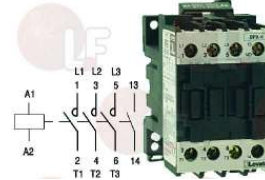

3446561 CONTACTOR LOVATO BF0910A

coil 9A 230V 50/60Hz 4.2Kw
3 normally open contacts
1 normally open auxiliary contact