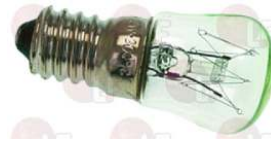

3221041 OVEN LAMP E14 15W 230V

max temperature 300°C
for OVEN - PIZZA OVEN