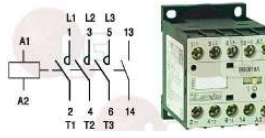

3446556 CONTACTOR LOVATO BG0910A

coil 9A 230V 50/60Hz 4Kw
3 normally open contacts
1 normally open auxiliary contact