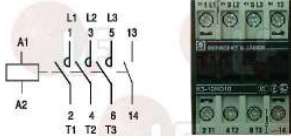

Suitable for:

3454068 CONTACTOR BENEDIKT/JAGER K3-10ND10

10A 400V 4Kw
coil 220/240V 50/60Hz
3 normally open contacts
1 normally open auxiliary contact
for Boiling pan (ZANUSSI)
for Bratt pan (ZANUSSI)
for Fryer (ZANUSSI)
for Pasta cooker (ZANUSSI)