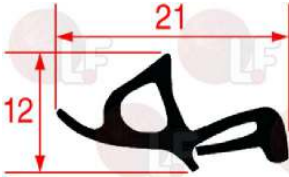

WHIRLPOOL 483286000436

3186786 OVEN DOOR GASKET 600x300 mm

made of silicone elastomer
with fastening clips - 3 sides
profile dimensions 10x9 mm
COLOUR BLACK
for Kitchen gas (WHIRLPOOL) AGB583 - AGB584
for Oven under cooktop (GIGA) - Series SNACK650