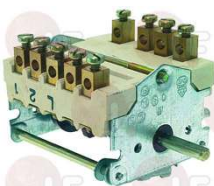

## 3057006 SELECTOR SWITCH 0-4 POSITIONS

contact capacity 32A 250V - max 150°C  
D-shaft  $\varnothing$  6x4.6 mm  
for Kitchen electric (ZANUSSI) - Series H900

WHIRLPOOL 771985000685