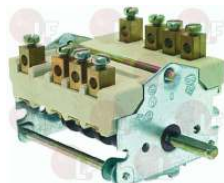

WHIRLPOOL 150857

WHIRLPOOL 771985002317

3057017 SELECTOR SWITCH 0-1 0-1 POSITIONS

contact capacity 16A 250V - max 150°C
D shaft ø 6x4.6 mm
for Boiling pan (ZANUSSI) - Series HD900
for Bratt pan (ZANUSSI) - Series HD700 Series R700
for Fryer (ZANUSSI) - Series HD900
for Potato heater (ZANUSSI) - Series HD700 Series N700 - Series PR700