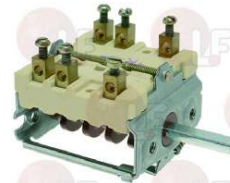

WHIRLPOOL 481227328257

3057006 SELECTOR SWITCH 0-4 POSITIONS

contact capacity 32A 250V - max 150°C
D-shaft $\varnothing$ 6x4.6 mm
for Kitchen electric (ZANUSSI) - Series H900