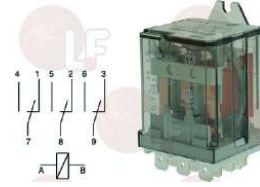

WHIRLPOOL 483286000112

WHIRLPOOL 483286008336

3351602 RELAY 65.31 30A 250V
1 cut-off contact
coil 230V 50/60Hz