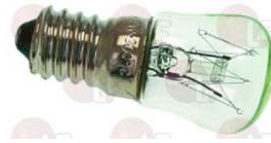

3221041 OVEN LAMP E14 15W 230V

max temperature 300°C
for OVEN - PIZZA OVEN