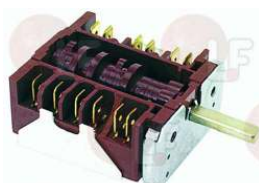

WHIRLPOOL 771985003811

3057087 SELECTOR SWITCH 0-3 POSITIONS
contact capacity 16A 250V - max 150°C
D-shaft ø 6x4.6 mm