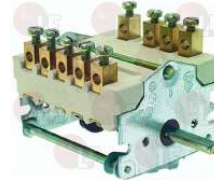

3057002 SELECTOR SWITCH 0-1 0-1 POSITIONS

contact capacity 32A 250V - max 150°C
D shaft ø 6x4.6 mm

WHIRLPOOL 481227328242

WHIRLPOOL 483286009309

3057013 SELECTOR SWITCH 0-1 0-1 POSITIONS

contact capacity 32A 250V - max 150°C
D-shaft ø 6x4.6 mm
for Bain-marie (ZANUSSI) - Series H900
for Boiling pan (ZANUSSI) - Series H900 Series R701 - Series 700
for Bratt pan (MARENO) - Series 700
for Bratt pan (ZANUSSI) - Series H900
for Fry top (MARENO) - Series 700
for Fryer (ZANUSSI) - Series H900
for Pasta cooker (ZANUSSI) - Series H900 Series R701 - Series 700