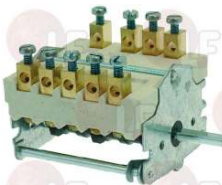

WHIRLPOOL 481227328238