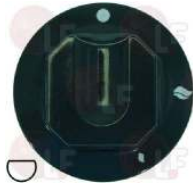

3241418 BLACK KNOB ø 70 mm SILK-SCREEN PRINTED

D shaft hole 8x6 mm
for Pot stove (ZANUSSI) - Series PR700
for Solid top range (ZANUSSI) - Series PR700

WHIRLPOOL 104329

WHIRLPOOL 771985011274

Suitable for: