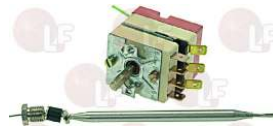

WHIRLPOOL 481227118044

3444746 SINGLE-PHASE THERMOSTAT 30-110°C
D-shaped pin $\varnothing$ 6x4.6 mm
covered capillary length 3000 mm - 16A 230V
bulb $\varnothing$ 3.1x197 mm