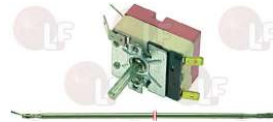

WHIRLPOOL 480181700003

3444701 SINGLE-PHASE THERMOSTAT 55-250°C

D-shaped pin $\varnothing$ 6x4.6 mm
covered capillary length 1170 mm - 16A 250V
bulb $\varnothing$ 3.1x226 mm - with stuffing gland M9x1