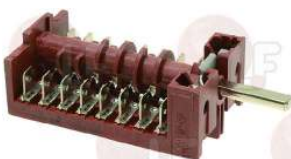

WHIRLPOOL 771985000441

3057023 SELECTOR SWITCH 0-6 POSITIONS

contact capacity 32A 250V - max 150°C
D shaft $\varnothing$ 6x4.6 mm
for Bratt pan electric (COMETTO)
for Hot plate electric (COMETTO)
for Kitchen electric (EMMEPI) - Series 900
for Pot stove electric (COMETTO)