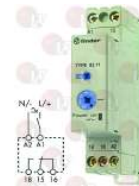

3020369 SLIDEWAY SHEATH FOR PILOT BURNER

KÜPPERSBUSCH 153003

Relays

3351109 TIME LIMIT RELAY 80.41 16A 240V 50/60Hz
multifunctional
1 control contact

KÜPPERSBUSCH

3351116 TIME LIMIT RELAY 82.11 24/240V 50/60Hz
1 switching contact
slow release on excitation
timer 0.05" ÷ 10h
RATIONAL-KUEPPERSBUSCH 0,05" ÷ 1"