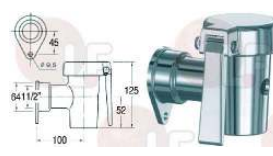

KÜPPERSBUSCH 150301

KÜPPERSBUSCH 150305