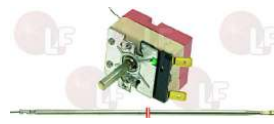

KÜPPERSBUSCH

3444747 SINGLE-PHASE THERMOSTAT 50-250°C
D-shaped pin $\varnothing$ 6x4.6 mm
capillary length 1150 mm - 16A 230V
bulb $\varnothing$ 3.1x197 mm

KÜPPERSBUSCH 174664

3444668 SINGLE-PHASE THERMOSTAT 50-320°C
complete with switch
D-shaped pin $\varnothing$ 6x4.6 mm
capillary length 3100 mm - 16A 230V
bulb $\varnothing$ 3.1x160 mm