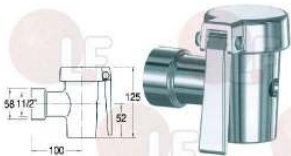

KÜPPERSBUSCH 150304

KÜPPERSBUSCH 170053

3356156 DRAIN TAP $\varnothing$ 1"1/2F
flanged connection with screw fastening $\varnothing$ 1"1/2F
for Boiling pan (JUNO-RÖDER-SENKING)
for Boiling pan (KÜPPERSBUSCH)
for Boiling pan (MKN)
for Boiling pan (ZANUSSI)