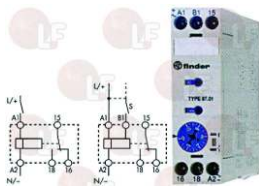

Relays

3351113 TIME LIMIT RELAY 83.01 24/240V 50/60Hz
1 switching contact
multifunctional
timer 0,05" ÷ 10h