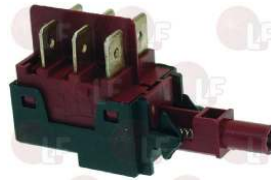

KOMEL 28160253

3319383 THREE-POLE SWITCH 16A 250V
for Bratt pan (FAGOR) SBG-915IMBP