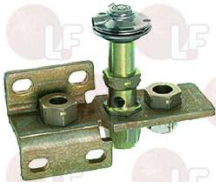

KOMEL

Suitable for:

3020009 TWO-FLAME PRINTED PILOT BURNER SIT
without sparking plug, gas nozzle and gasket