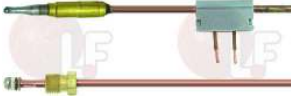

Thermocouples and accessories

1. **3440174 CUT-OFF THERMOCOUPLE QUICK M9x1 40 cm**
   cut-off contact with terminals
   for Fryer gas (ELFRAMO) GSDT12 - GST12 - GST20
   GWDT12 - GWDT20 - GWM35T - GWT12 - GWT20