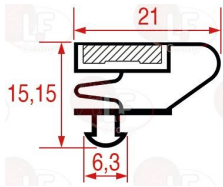

3286124 SNAP-IN GASKET 1006 LENGTH 2000 mm