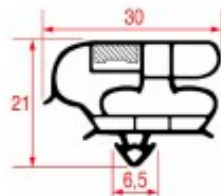

SNAP-IN GASKETS PROFILE 1049

LF Code	Long side mm	Short side mm	Suitable for
4094153	765	610	ZANUSSI-ELECTROLUX
4094152	1590	610	ZANUSSI-ELECTROLUX