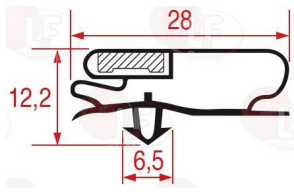

Gaskets for refrigerators

Suitable for:

Suitable for:

3286188 SNAP-IN GASKET 1068 - 2550 mm

3286210 SNAP-IN GASKET 1073 LENGTH 2500 mm

3286212 SNAP-IN GASKET 1074 LENGTH 2500 mm

3286213 SNAP-IN GASKET 1075 LENGTH 2500 mm