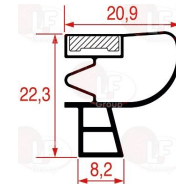

3286146 SNAP-IN GASKET 1054 LENGTH 2000 mm

3286149 SNAP-IN GASKET 1055 LENGTH 2000 mm