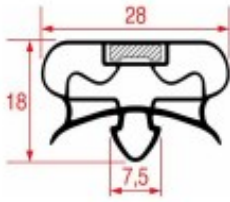

SNAP-IN GASKETS PROFILE 1069

LF Code	Long side mm	Short side mm	Suitable for
3286177	1380	680	TRUE

SNAP-IN GASKETS PROFILE 1070

LF Code	Long side mm	Short side mm	Suitable for
3286209	590	406	OZTIRYAKILER
3286208	725	574	OZTIRYAKILER
3286205	1530	574	OZTIRYAKILER

SNAP-IN GASKETS PROFILE 1071

LF Code	Long side mm	Short side mm	Suitable for
3286206	1358	573	OZTIRYAKILER

Gaskets for refrigerators

SNAP-IN GASKETS PROFILE 1072

LF Code	Long side mm	Short side mm	Suitable for
3286207	677	573	OZTIRYAKILER