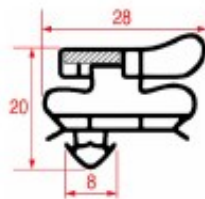

SNAP-IN GASKETS PROFILE 1052

LF Code	Long side mm	Short side mm	Suitable for
7107467	1635	620	LIEBHERR