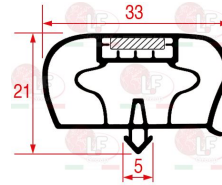

3286138 SNAP-IN GASKET 1048 LENGTH 2000 mm

2104566 SNAP-IN GASKET 1051 - 2300 mm without magnetic bar