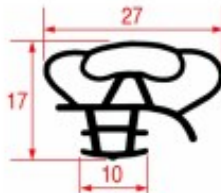

SNAP-IN GASKETS PROFILE 1004

LF Code	Long side mm	Short side mm	Suitable for
3186942	1300	570	MONDIAL ELITE-IBERNA
3786261	1300	580	WHIRLPOOL