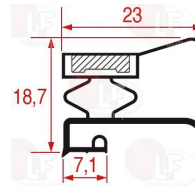

3286196 GASKET MIDDLE-EDGED 2012 - 2300 mm

3286197 GASKET MIDDLE-EDGED 2013 - 2300 mm

Suitable for:

Suitable for:

3286198 GASKET MIDDLE-EDGED 2014 - 2000 mm

3286199 GASKET MIDDLE-EDGED 2015 - 2000 mm

3286200 GASKET MIDDLE-EDGED 2016 - 2300 mm

3286189 GASKET MIDDLE-EDGED 2017 - 2500 mm

3286155 GASKET SNAP-IN 1036 - 2500 mm

3286216 GUARNIZIONE AD INCASTRO 1052 - 2300 mm

5090489 GUARNIZIONE AD INCASTRO 1076 - 2500 mm

3286140 MIDDLE EDGED GASKET 2002 LENGTH 2000 mm