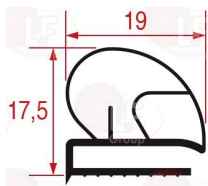

3286196 GASKET MIDDLE-EDGED 2012 - 2300 mm

3286197 GASKET MIDDLE-EDGED 2013 - 2300 mm