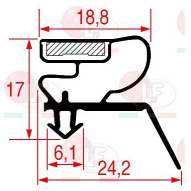

3286214 SNAP-IN GASKET 1116 LENGTH 2000 mm

The data herewith contained may change without notice and LF SpA cannot be held responsible for possible errors stated or resulting by the use of this document. All rights reserved. No part of this publication may be reproduced without written permission by LF SpA.