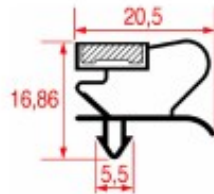

SNAP-IN GASKETS PROFILE 1036

LF Code	Long side mm	Short side mm	Suitable for
3286180	680	592	TRUE
3286179	751	205	TRUE

Gaskets for refrigerators

SNAP-IN GASKETS PROFILE 1037

LF Code	Long side mm	Short side mm	Suitable for
5053108	415	280	
5047228	525	325	
5046849	525	425	
5053106	575	415	

SNAP-IN GASKETS PROFILE 1038

LF Code	Long side mm	Short side mm	Suitable for
3786634	1005	675	

SNAP-IN GASKETS PROFILE 1039

LF Code	Long side mm	Short side mm	Suitable for
---------	-----------------	------------------	--------------