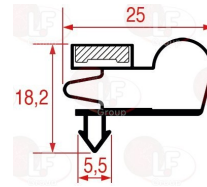

3186767 SNAP-IN GASKET 1007 LENGTH 2000 mm