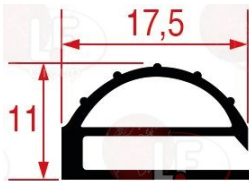

3286139 GASKET MIDDLE EDGED 2001 - 2000 mm

3286163 GASKET MIDDLE EDGED 2003 - 2000 mm

3286153 GASKET MIDDLE-EDGED 2008 - 2000 mm

3286194 GASKET MIDDLE-EDGED 2010 - 2300 mm

3286195 GASKET MIDDLE-EDGED 2011 - 2300 mm