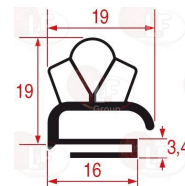

3286196 GASKET MIDDLE-EDGED 2012 - 2300 mm

3286197 GASKET MIDDLE-EDGED 2013 - 2300 mm