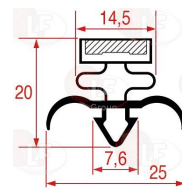

FOSTER

3186824 SNAP-IN GASKET 1024 LENGTH 2200 mm

3286132 SNAP-IN GASKET 1025 LENGTH 2000 mm