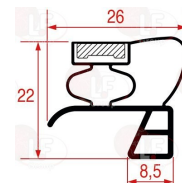

3286122 SNAP-IN GASKET 1002 LENGTH 2000 mm