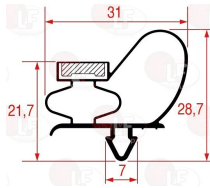

3286096 SNAP-IN GASKET 1017 LENGTH 2500 mm

Suitable for:

Suitable for:

3186777 SNAP-IN GASKET 1018 LENGTH 2500 mm

3286161 SNAP-IN GASKET 1019 - 2500 mm

3186778 SNAP-IN GASKET 1019 LENGTH 2500 mm

3186779 SNAP-IN GASKET 1020 LENGTH 2500 mm