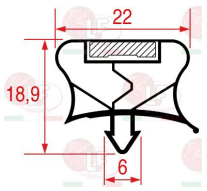

3286214 SNAP-IN GASKET 1116 LENGTH 2000 mm