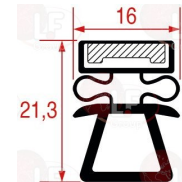

3286096 SNAP-IN GASKET 1017 LENGTH 2500 mm

Suitable for:

Suitable for:

3186777 SNAP-IN GASKET 1018 LENGTH 2500 mm

3286161 SNAP-IN GASKET 1019 - 2500 mm

3186778 SNAP-IN GASKET 1019 LENGTH 2500 mm

3186779 SNAP-IN GASKET 1020 LENGTH 2500 mm