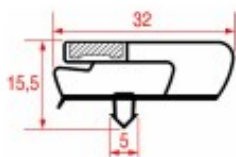

Gaskets for refrigerators

SNAP-IN GASKETS PROFILE 1031

LF Code	Long side mm	Short side mm	Suitable for
3186731	390	270	FAGOR-CORECO
3186659	580	385	FAGOR-CORECO
3186660	580	460	FAGOR-CORECO
5090427	605	400	FAGOR-CORECO
3186662	690	635	FAGOR-CORECO
3186661	775	460	FAGOR-CORECO
3186658	825	485	FAGOR-CORECO
3186663	1455	635	FAGOR-CORECO
3186664	1700	600	FAGOR-CORECO