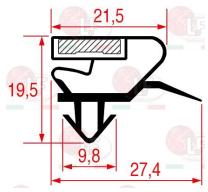

Gaskets for refrigerators

Suitable for:

Suitable for:

3286188 SNAP-IN GASKET 1068 - 2550 mm

3286210 SNAP-IN GASKET 1073 LENGTH 2500 mm