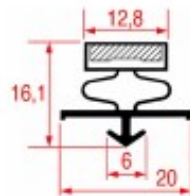

Gaskets for refrigerators

SNAP-IN GASKETS PROFILE 1034

LF Code	Long side mm	Short side mm	Suitable for
3786157	605	425	LTH-FRIGOVELL

SNAP-IN GASKETS PROFILE 1035

LF Code	Long side mm	Short side mm	Suitable for
5059278	380	220	
3286168	1540	770	PORKKA

SNAP-IN GASKETS PROFILE 1036

LF Code	Long side mm	Short side mm	Suitable for
3286180	680	592	TRUE
3286179	751	205	TRUE

Gaskets for refrigerators

SNAP-IN GASKETS PROFILE 1037

LF Code	Long side mm	Short side mm	Suitable for
5053108	415	280	
5047228	525	325	
5046849	525	425	
5053106	575	415	