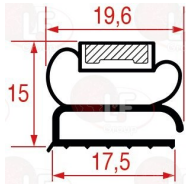

3286163 GASKET MIDDLE EDGED 2003 - 2000 mm

3286153 GASKET MIDDLE-EDGED 2008 - 2000 mm