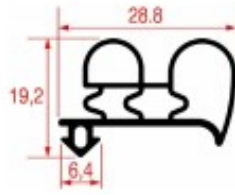

Gaskets for refrigerators

SNAP-IN GASKETS PROFILE 1028

LF Code	Long side mm	Short side mm	Suitable for