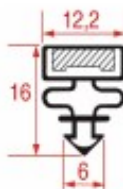

SNAP-IN GASKET PROFILE I 059

LF Code	Long side mm	Short side mm	Suitable for
3286178	834	444	CORNELIUS