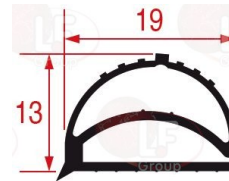

3286194 GASKET MIDDLE-EDGED 2010 - 2300 mm

3286195 GASKET MIDDLE-EDGED 2011 - 2300 mm