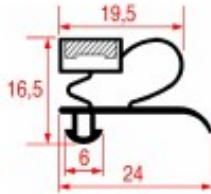

Gaskets for refrigerators

SNAP-IN GASKETS PROFILE 1002

LF Code	Long side mm	Short side mm	Suitable for
3186955	400	300	MARENO
3186954	630	400	MARENO
3186091	765	670	MARENO
3186090	1560	670	MARENO

SNAP-IN GASKETS PROFILE 1003