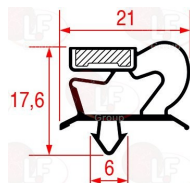

3186875 MIDDLE EDGED GASKET 2004 LENGTH 2000 mm

3186867 MIDDLE EDGED GASKET 2005 LENGTH 2000 mm

3286141 MIDDLE EDGED GASKET 2007 LENGTH 2000 mm

3286147 MIDDLE EDGED GASKET 2009 LENGTH 2000 mm

3186874 SNAP-IN GASKET 1001 LENGTH 2000 mm