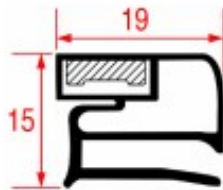

MIDDLE EDGED GASKETS PROFILE 2008

LF Code	Long side mm	Short side mm	Suitable for