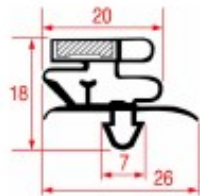

SNAP-IN GASKETS PROFILE 1043

LF Code	Long side mm	Short side mm	Suitable for
5055247	1525	595	DELFIELD