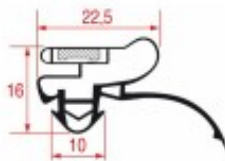

SNAP-IN GASKET PROFILE I 059

LF Code	Long side mm	Short side mm	Suitable for
3286178	834	444	CORNELIUS

Gaskets for refrigerators

SNAP-IN GASKET PROFILE I 061

LF Code	Long side mm	Short side mm	Suitable for
5076138	485	405	FORCAR
5084611	515	415	FORCAR
5084615	610	400	FORCAR
5084613	610	480	FORCAR
7103518	1450	633	FORCAR
5084612	1490	705	FORCAR

SNAP-IN GASKET PROFILE I 062

LF Code	Long side mm	Short side mm	Suitable for
3286181	730	575	GRAM

SNAP-IN GASKET PROFILE I 063

LF Code	Long side mm	Short side mm	Suitable for
---------	-----------------	------------------	--------------