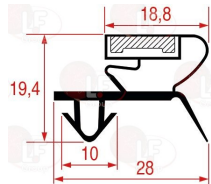

3286146 SNAP-IN GASKET 1054 LENGTH 2000 mm

3286149 SNAP-IN GASKET 1055 LENGTH 2000 mm