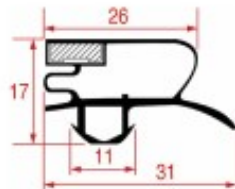

SNAP-IN GASKETS PROFILE 1044

LF Code	Long side mm	Short side mm	Suitable for
3286112	1590	580	GRAM