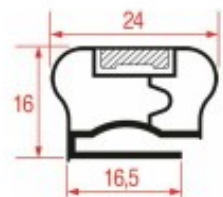

MIDDLE EDGED GASKETS PROFILE 2009

LF Code	Long side mm	Short side mm	Suitable for