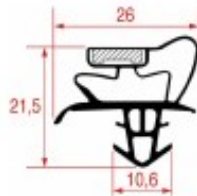

SNAP-IN GASKETS PROFILE 1035

LF Code	Long side mm	Short side mm	Suitable for
5059278	380	220	
3286168	1540	770	PORKKA