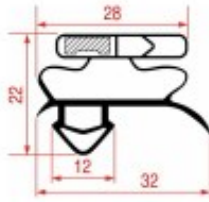

SNAP-IN GASKETS PROFILE 1069

LF Code	Long side mm	Short side mm	Suitable for
3286177	1380	680	TRUE