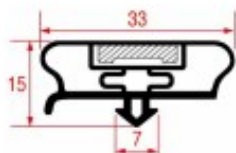

SNAP-IN GASKETS PROFILE 1032

LF Code	Long side mm	Short side mm	Suitable for
7103976	900	700	

SNAP-IN GASKETS PROFILE 1033

LF Code	Long side mm	Short side mm	Suitable for
3286071	390	225	FRIGINOX
3286072	660	385	FRIGINOX
3286073	660	455	FRIGINOX
5044391	730	590	ODIC
5045892	735	460	ODIC
5043774	1538	670	FRIGINOX