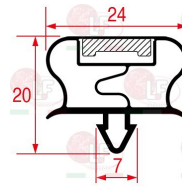

3286096 SNAP-IN GASKET 1017 LENGTH 2500 mm

Suitable for:

Suitable for:

3186777 SNAP-IN GASKET 1018 LENGTH 2500 mm

3286161 SNAP-IN GASKET 1019 - 2500 mm

3186778 SNAP-IN GASKET 1019 LENGTH 2500 mm

3186779 SNAP-IN GASKET 1020 LENGTH 2500 mm