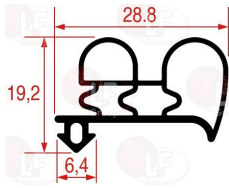

Gaskets for refrigerators

Suitable for:

Suitable for:

3186711 SNAP-IN GASKET 1028 - 2200 mm

3286145 SNAP-IN GASKET 1029 - 2500 mm