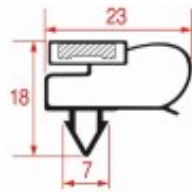

SNAP-IN GASKET PROFILE I 059

LF Code	Long side mm	Short side mm	Suitable for
3286178	834	444	CORNELIUS

Gaskets for refrigerators

SNAP-IN GASKET PROFILE I 061

LF Code	Long side mm	Short side mm	Suitable for
5076138	485	405	FORCAR
5084611	515	415	FORCAR
5084615	610	400	FORCAR
5084613	610	480	FORCAR
7103518	1450	633	FORCAR
5084612	1490	705	FORCAR

SNAP-IN GASKET PROFILE I 062

LF Code	Long side mm	Short side mm	Suitable for
3286181	730	575	GRAM

SNAP-IN GASKET PROFILE I 063

LF Code	Long side mm	Short side mm	Suitable for
---------	-----------------	------------------	--------------