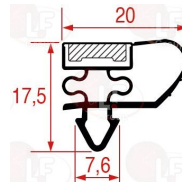

3286160 SNAP-IN GASKET 1023 - 2000 mm

3186870 SNAP-IN GASKET 1023 LENGTH 2000 mm