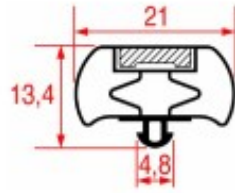

Gaskets for refrigerators

SNAP-IN GASKETS PROFILE 1034

LF Code	Long side mm	Short side mm	Suitable for
3786157	605	425	LTH-FRIGOVELL