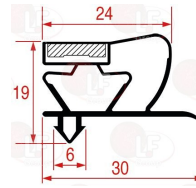

Gaskets for refrigerators

Suitable for:

Suitable for:

3186711 SNAP-IN GASKET 1028 - 2200 mm

3286145 SNAP-IN GASKET 1029 - 2500 mm