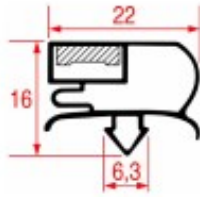

Gaskets for refrigerators

SNAP-IN GASKETS PROFILE 1042

LF Code	Long side mm	Short side mm	Suitable for
3286115	1635	600	DELFIELD