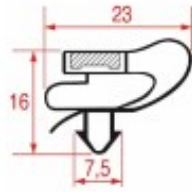

SNAP-IN GASKET PROFILE I 059

LF Code	Long side mm	Short side mm	Suitable for
3286178	834	444	CORNELIUS

Gaskets for refrigerators

SNAP-IN GASKET PROFILE I 061

LF Code	Long side mm	Short side mm	Suitable for
5076138	485	405	FORCAR
5084611	515	415	FORCAR
5084615	610	400	FORCAR
5084613	610	480	FORCAR
7103518	1450	633	FORCAR
5084612	1490	705	FORCAR

SNAP-IN GASKET PROFILE I 062

LF Code	Long side mm	Short side mm	Suitable for
3286181	730	575	GRAM

SNAP-IN GASKET PROFILE I 063

LF Code	Long side mm	Short side mm	Suitable for
---------	-----------------	------------------	--------------