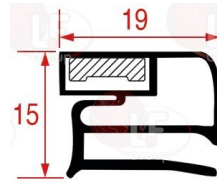

3286163 GASKET MIDDLE EDGED 2003 - 2000 mm

3286153 GASKET MIDDLE-EDGED 2008 - 2000 mm