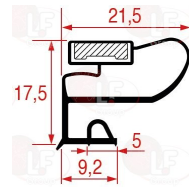

Gaskets for refrigerators

Suitable for:

Suitable for:

3186899 ANGLE BAR FOR GASKET
for a perfect support for the corners

3286157 ANGLE FOR GASKET MOD.67

FERMOD 00067CN

5064085 GASKET CASE FOR REFRIGERATORS
with 95 gasket profiles for REFRIGERATION
Snap-in gaskets pr.: 1001 - 1002 - 1003 - 1005
1006-1007-1008-1009- 1010-1011-1012-1012/N
1013-1014-- 1016-1017-1018-1019-1019/N-
1020 - 1021 - 1022 - 1023 -1023/N-1024 - 1025
1026 - 1027 - 1028 - 1029 - 1030 - 1031 - 1032
1033 - 1034 - 1035 - 1036 - 1037 - 1038 - 1039
1041 - 1042 - 1043 - 1044 - 1045 - 1047 - 1048
1049 - 1050 - 1051 - 1052 - 1053 - 1054 - 1055
1056 - 1057 - 1058 - 1059-1059/N- 1061- 1062
1063 - 1064-1065 -1066-1067-1068 - 1069-1070
1071-1072-1073-1074-1075-1076-1077-1078-1116
middle-edged gasket pr: 2001 - 2002- 2003 - 2004-
2005 - 2007 - 2008 - 2009 - 2010-2011 - 2012
2013-2014-2015-2016-2017 - 2018

3286139 GASKET MIDDLE EDGED 2001 - 2000 mm

3286163 GASKET MIDDLE EDGED 2003 - 2000 mm

3286153 GASKET MIDDLE-EDGED 2008 - 2000 mm

3286194 GASKET MIDDLE-EDGED 2010 - 2300 mm

3286195 GASKET MIDDLE-EDGED 2011 - 2300 mm

3286196 GASKET MIDDLE-EDGED 2012 - 2300 mm

3286197 GASKET MIDDLE-EDGED 2013 - 2300 mm