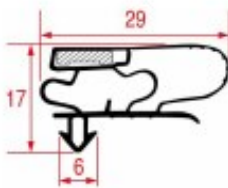

SNAP-IN GASKETS PROFILE 1071

LF Code	Long side mm	Short side mm	Suitable for
3286206	1358	573	OZTIRYAKILER