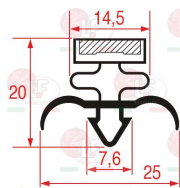

FOSTER

3186824 SNAP-IN GASKET 1024 LENGTH 2200 mm

3286132 SNAP-IN GASKET 1025 LENGTH 2000 mm