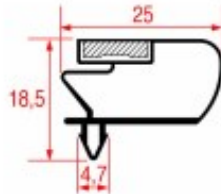

SNAP-IN GASKETS PROFILE 1038

LF Code	Long side mm	Short side mm	Suitable for
3786634	1005	675	

SNAP-IN GASKETS PROFILE 1039

LF Code	Long side mm	Short side mm	Suitable for
---------	-----------------	------------------	--------------

SNAP-IN GASKETS PROFILE 1044

LF Code	Long side mm	Short side mm	Suitable for
3286112	1590	580	GRAM

Gaskets for refrigerators

SNAP-IN GASKETS PROFILE 1045

LF Code	Long side mm	Short side mm	Suitable for
3286114	1380	640	TRUE

SNAP-IN GASKETS PROFILE 1048

LF Code	Long side mm	Short side mm	Suitable for
3286102	408	310	INOMAK
3286148	490	410	INOMAK
5063010	620	485	
3286103	650	408	INOMAK
3286105	650	515	INOMAK
3286174	665	410	BLIZZARD
3286104	785	660	INOMAK
3286106	800	680	INOMAK
3286108	1595	650	INOMAK
3286107	1620	670	INOMAK
5066558	1640	685	