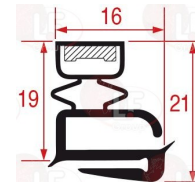

3286189 GASKET MIDDLE-EDGED 2017 - 2500 mm