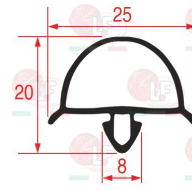

3286158 SNAP-IN GASKET 1043 - 2600 mm

3286217 SNAP-IN GASKET 1044 LENGTH 2500 mm

Suitable for:

Suitable for:

3286159 SNAP-IN GASKET 1045 - 2600 mm

7111323 SNAP-IN GASKET 1047 - 3000 mm

3286138 SNAP-IN GASKET 1048 LENGTH 2000 mm