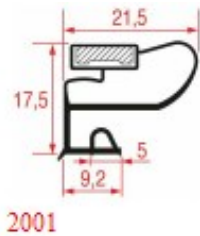

LF Code	Profile	Description	Colour
3286218	2001	n.2 angled gaskets 1300x600 mm	White
3286219	2001	n.2 angled gaskets 2000x1000 mm	White
3286220	2002	n.2 angled gaskets 1300x600 mm	White
3286221	2002	n.2 angled gaskets 2000x1000 mm	White