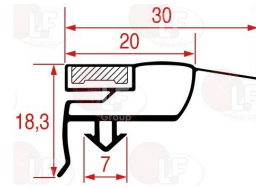

Gaskets for refrigerators

Suitable for:

Suitable for:

3286123 SNAP-IN GASKET 1005 LENGTH 2000 mm