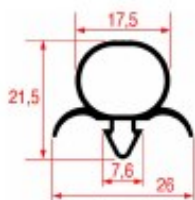

SNAP-IN GASKETS PROFILE 1032

LF Code	Long side mm	Short side mm	Suitable for
7103976	900	700	

SNAP-IN GASKETS PROFILE 1033

LF Code	Long side mm	Short side mm	Suitable for
3286071	390	225	FRIGINOX
3286072	660	385	FRIGINOX
3286073	660	455	FRIGINOX
5044391	730	590	ODIC
5045892	735	460	ODIC
5043774	1538	670	FRIGINOX