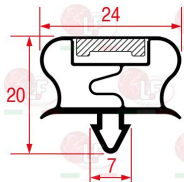

3286096 SNAP-IN GASKET 1017 LENGTH 2500 mm

Suitable for:

Suitable for:

3186777 SNAP-IN GASKET 1018 LENGTH 2500 mm

3286161 SNAP-IN GASKET 1019 - 2500 mm

3186778 SNAP-IN GASKET 1019 LENGTH 2500 mm

3186779 SNAP-IN GASKET 1020 LENGTH 2500 mm