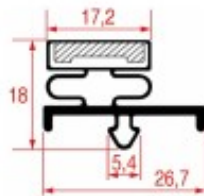

SNAP-IN GASKETS PROFILE 1036

LF Code	Long side mm	Short side mm	Suitable for
3286180	680	592	TRUE
3286179	751	205	TRUE

Gaskets for refrigerators

SNAP-IN GASKETS PROFILE 1037

LF Code	Long side mm	Short side mm	Suitable for
5053108	415	280	
5047228	525	325	
5046849	525	425	
5053106	575	415	

SNAP-IN GASKETS PROFILE 1038

LF Code	Long side mm	Short side mm	Suitable for
3786634	1005	675	

SNAP-IN GASKETS PROFILE 1039

LF Code	Long side mm	Short side mm	Suitable for
---------	-----------------	------------------	--------------