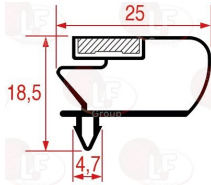

3286138 SNAP-IN GASKET 1048 LENGTH 2000 mm

2104566 SNAP-IN GASKET 1051 - 2300 mm without magnetic bar