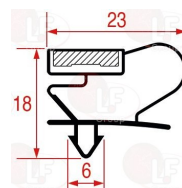

Suitable for:

Suitable for:

3186777 SNAP-IN GASKET 1018 LENGTH 2500 mm

3286161 SNAP-IN GASKET 1019 - 2500 mm

3186778 SNAP-IN GASKET 1019 LENGTH 2500 mm

3186779 SNAP-IN GASKET 1020 LENGTH 2500 mm

3286130 SNAP-IN GASKET 1021 LENGTH 2000 mm

3286131 SNAP-IN GASKET 1022 LENGTH 2000 mm

3286160 SNAP-IN GASKET 1023 - 2000 mm

3186870 SNAP-IN GASKET 1023 LENGTH 2000 mm

FOSTER

3186824 SNAP-IN GASKET 1024 LENGTH 2200 mm

3286132 SNAP-IN GASKET 1025 LENGTH 2000 mm

MISA

PASTORFRIGOR

3186078 SNAP-IN GASKET 1026 LENGTH 2500 mm

3186880 SNAP-IN GASKET 1027 LENGTH 2000 mm

COSTAN

BOSTON

MODULAR

UNIFRIGOR