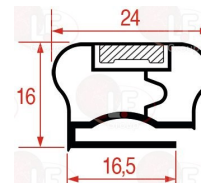

3186875 MIDDLE EDGED GASKET 2004 LENGTH 2000 mm

3186867 MIDDLE EDGED GASKET 2005 LENGTH 2000 mm

3286141 MIDDLE EDGED GASKET 2007 LENGTH 2000 mm

3286147 MIDDLE EDGED GASKET 2009 LENGTH 2000 mm

3186874 SNAP-IN GASKET 1001 LENGTH 2000 mm