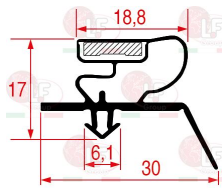

3286214 SNAP-IN GASKET 1116 LENGTH 2000 mm

The data herewith contained may change without notice and LF SpA cannot be held responsible for possible errors stated or resulting by the use of this document. All rights reserved. No part of this publication may be reproduced without written permission by LF SpA.