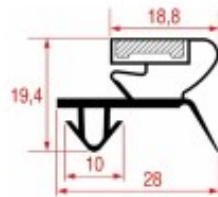

SNAP-IN GASKETS PROFILE 1054

LF Code	Long side	Short side	Suitable for
	mm	mm