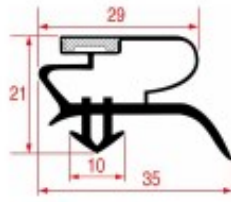

SNAP-IN GASKETS PROFILE 1051

LF Code	Long side mm	Short side mm	Suitable for
3786276	455	185	INFRICO
7101712	455	290	INFRICO
3786278	485	455	INFRICO
3786277	605	460	INFRICO
3786279	605	530	INFRICO
3186640	805	452	INFRICO
3786280	1565	656	INFRICO

SNAP-IN GASKETS PROFILE 1052

LF Code	Long side mm	Short side mm	Suitable for
7107467	1635	620	LIEBHERR

Gaskets for refrigerators

SNAP-IN GASKETS PROFILE 1053

LF Code	Long side	Short side	Suitable for
	mm	mm	