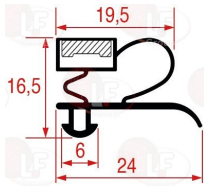

Gaskets for refrigerators

Suitable for:

Suitable for:

3186876 SNAP-IN GASKET 1003 LENGTH 2000 mm