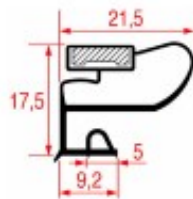

MIDDLE EDGED GASKETS PROFILE 2001

LF Code	Long side mm	Short side mm	Suitable for
3186926	382	335	ZANUSSI
3186080	390	185	ALPENINOX-WHIRLPOOL-ZANUSSI-DEXION
3186081	390	310	FRIULINOX-ALPENINOX-WHIRLPOOL-ZANUSSI-DEXION
3186086	390	206	DEXION
3186769	390	198	FRIULINOX
3786057	414	390	FRIULINOX
3186969	422	255	DEXION
3186570	424	182	DEXION
3186571	424	302	DEXION
3786002	424	198	DEXION
3186082	435	390	ALPENINOX
3186967	538	422	DEXION
3186925	590	382	ZANUSSI
3786058	595	198	FRIULINOX