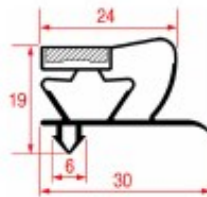

SNAP-IN GASKETS PROFILE 1029

LF Code	Long side mm	Short side mm	Suitable for
7105207	2050	1030