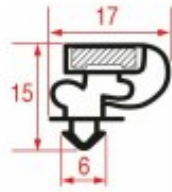

Gaskets for refrigerators

SNAP-IN GASKET PROFILE I 041

LF Code	Long side mm	Short side mm	Suitable for
5051925	1240	555	TECFRIGO
5048339	1330	490	TECFRIGO