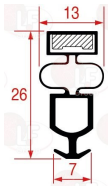

3286158 SNAP-IN GASKET 1043 - 2600 mm

3286217 SNAP-IN GASKET 1044 LENGTH 2500 mm

Suitable for:

Suitable for:

3286159 SNAP-IN GASKET 1045 - 2600 mm

7111323 SNAP-IN GASKET 1047 - 3000 mm

3286138 SNAP-IN GASKET 1048 LENGTH 2000 mm

2104566 SNAP-IN GASKET 1051 - 2300 mm without magnetic bar

3286146 SNAP-IN GASKET 1054 LENGTH 2000 mm

3286149 SNAP-IN GASKET 1055 LENGTH 2000 mm

CISAPLAST

3286186 SNAP-IN GASKET 1056 - 2550 mm

3286187 SNAP-IN GASKET 1058-2600 mm