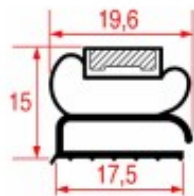

MIDDLE EDGED GASKET PROFILE 2003

LF Code	Long side mm	Short side mm	Suitable for
3186951	755	660	ANGELO PO-SAGI
3186950	1560	660	ANGELO PO-SAGI