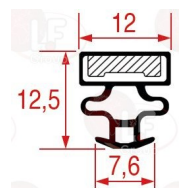

Suitable for:

Suitable for:

3186777 SNAP-IN GASKET 1018 LENGTH 2500 mm

3286161 SNAP-IN GASKET 1019 - 2500 mm

3186778 SNAP-IN GASKET 1019 LENGTH 2500 mm

3186779 SNAP-IN GASKET 1020 LENGTH 2500 mm

3286130 SNAP-IN GASKET 1021 LENGTH 2000 mm

3286131 SNAP-IN GASKET 1022 LENGTH 2000 mm

3286160 SNAP-IN GASKET 1023 - 2000 mm

3186870 SNAP-IN GASKET 1023 LENGTH 2000 mm

FOSTER

3186824 SNAP-IN GASKET 1024 LENGTH 2200 mm

3286132 SNAP-IN GASKET 1025 LENGTH 2000 mm

MISA

PASTORFRIGOR

3186078 SNAP-IN GASKET 1026 LENGTH 2500 mm

3186880 SNAP-IN GASKET 1027 LENGTH 2000 mm

COSTAN

BOSTON

MODULAR

UNIFRIGOR