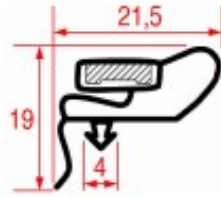

Gaskets for refrigerators

SNAP-IN GASKETS PROFILE 1050

LF Code	Long side mm	Short side mm	Suitable for
3286069	1780	725	LIEBHERR