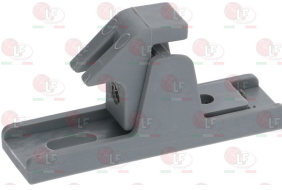

## Door catches

**5023068 LATCH FOR DOOR C180**  
distance between holes 35x27 mm

INTERTECNICA R000885

INTERTECNICA R000885+R001792

INTERTECNICA R001792

## Handles

**3242982 ADDITIONAL RELEASE 075**  
122x44x59 mm

INTERTECNICA R018862

**3242959 ADDITIONAL RELEASE 1875**  
mounting distance 158 mm  
dimensions 181x33 mm

INTERTECNICA R017529

**3242983 ADJUSTABLE CLAMP**

INTERTECNICA R019020

**3242530 CATCH WITH LOCK 2225 RH/LH**  
with internal handle  
with lock release device

INTERTECNICA R018868

**3242983 ADJUSTABLE CLAMP**

INTERTECNICA R019020

**3242740 CATCH 7225 WITH LOCK**  
with internal safety push-button  
complete with strike hook 27/42 mm