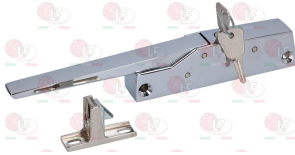

Suitable for:

INTERTECNICA

3242948 LH-RH CATCH WITH LOCK 795 CR
straight handgrip
base length 150x30x40.5h mm
mounting distance 133 mm
adjustable catch between 9 and 22 mm