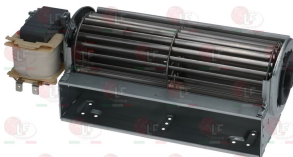

Tangential and radial motor fans

3526174 TANGENTIAL FAN QLZ60 180 mm LEFT
230V 50/60Hz 31W - ø 60 mm
QLZ06/0018 A22-2524