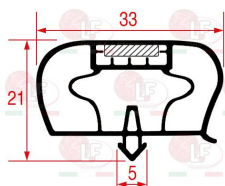

INFRICO 602V82

3786277 SNAP-IN GASKET 605x460 mm
for Refrigerated table (INFRICO) BMGN1470
BMGN1960 - BMGN2470 - MPG1980