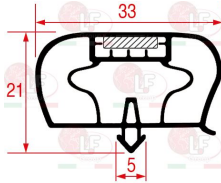

Gaskets for refrigerators

3186642 SNAP-IN GASKET 1430x665 mm