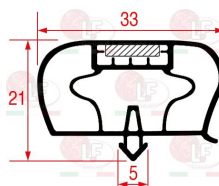

INFRICO 602M18

3186647 SNAP-IN GASKET 535x495 mm
for Refrigerated table (INFRICO) - Series ESC