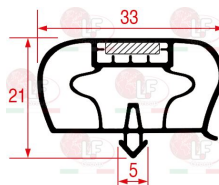

INFRICO 602B20

Suitable for:

7101712 SNAP-IN GASKET 455x290 mm
for Refrigerated table (INFRICO) BMPP1600

INFRICO 602B18

Suitable for:

3786278 SNAP-IN GASKET 485x455 mm
for Refrigerated table (INFRICO) ME1000II
ME1000PIZZA - ME1003AN - ME1003BAN - ME1003II
ME1003PIZZA