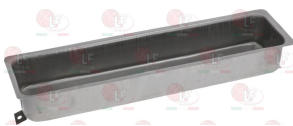

INFRICO 603X161

3527011 STAINLESS STEEL DRIP TRAY
360x50x90 mm
for Refrigerated table (INFRICO) - Series BMGN
BMGN1470 - BMGN1960 - BMGN2450 - BMPP1500
BMPP2000 - BMPP2500 - FMPP1500 - FMPP2000
FMPP2500 - ME1960 - MLP2300 - MPG1980 - MP1470
MP2300 - MR1620 - MR1620EN - MR2190 - MR2190EN
MR2750 - MSG1400 - MSG2000 - MSG2400