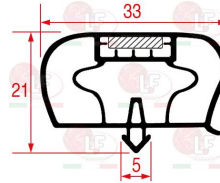

INFRICO 506X20

INFRICO 506X42

Gaskets for refrigerators

3186642 SNAP-IN GASKET 1430x665 mm

INFRICO 602A02

3186643 SNAP-IN GASKET 1430x770 mm
for Refrigerated cupboard (INFRICO) A850T/FPAST
A850TFPAST

INFRICO 602A03