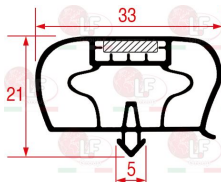

INFRICO 602A03

3786280 SNAP-IN GASKET 1565x656 mm
for Refrigerated cupboard (INFRICO) AGN1402
AGN1402BT - AGN701 - AGN701BT
for Refrigerated cupboard (INFRICO) AGB701CR
AGB701