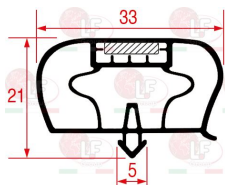

Suitable for:

7101712 SNAP-IN GASKET 455x290 mm
for Refrigerated table (INFRICO) BMPP1600