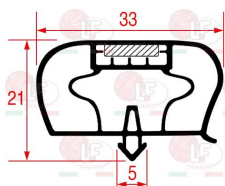

INFRICO 602X30

3786511 SNAP-IN GASKET 531x205 mm
for Refrigerated table (INFRICO) MP1470 - MP2300