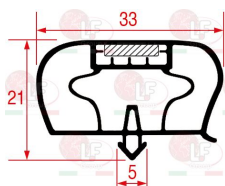

INFRICO 602M01

3186644 SNAP-IN GASKET 695x660 mm