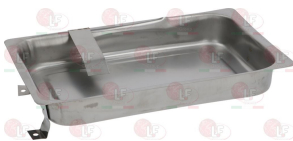

INFRICO 301D03

3070207 COMPRESSOR SECOP NL8.4MF CSIR
220/240V 50Hz
power 1/4 Hp - displacement 8.35 cc
gas R134a MBP
DANFOSS 105G6879

INFRICO 301D04

Drip trays for refrigeration

3123116 DRIP TRAY
310x195x40 mm
for Refrigerated table (INFRICO) ME1000II
ME1000PIZZA - ME1003AN - ME1003BAN - ME1003II
ME1003PIZZA

INFRICO 501X29

Drip trays for refrigeration

3123117 DRIP TRAY
290x75x40 mm
for Refrigerated table (INFRICO) MSG1400 - MSG2000
MSG2400

INFRICO 10SN1059

3355689 HEATING ELEMENT FOR TRAY 100W 220V
complete with thermostat 130°C
210x60 mm
for Refrigerated table (INFRICO) BMGN1470
BMGN1960 - BMGN2450 - BMPP1500 - BMPP2000
BMPP2500 - FMPP1500 - FMPP2000 - FMPP2500
MLP2300 - MPG1980 - MP1470 - MP2300 - MR1620
MR1620EN - MR2190 - MR2190EN - MR2750
MSG1400 - MSG2000 - MSG2400