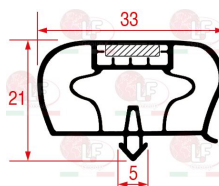

INFRICO 602B02

3786279 SNAP-IN GASKET 605x530 mm
for Refrigerated table (INFRICO) MLP2300 - MP1470
MP2300 - MR1620 - MR1620EN - MR2190 - MR2190EN
MR2750
for Refrigerated table (INFRICO) MP1575