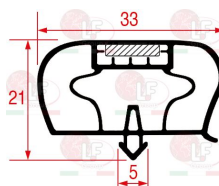

INFRICO 602A01

3186640 SNAP-IN GASKET 805x452 mm
for Refrigerated table (INFRICO) FMPP1500
FMPP2000 - FMPP2500