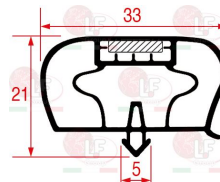

INFRICO 602A05

3786276 SNAP-IN GASKET 455x185 mm
for Refrigerated table (INFRICO) BMGN1470
BMGN1960 - BMGN2450 - BMPP1500 - BMPP2000
BMPP2500 - MPG1980
for Refrigerated table (INFRICO) BMPP1600