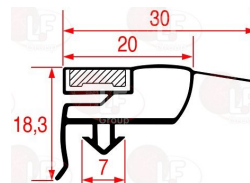

ILSA 33842

3786216 SNAP-IN GASKET 1500x660 mm
for Refrigerated cupboard (ILSA) AM071011SA
AH071008