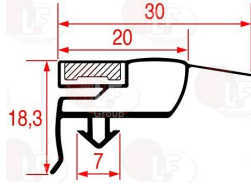

Suitable for:

Suitable for:

3186591 SNAP-IN GASKET 1538x698 mm
for Refrigerated cupboard (ILSA) AE140002
for Refrigerated cupboard (ILSA) AEPAA002

3186589 SNAP-IN GASKET 1539x659 mm
for Refrigerated cupboard (ILSA) AE140001
AE140002 - AE140003 - AE140004 - AE140008
AE140010 - AH070001 - AH140001 - AH140002
AH140009
for Refrigerated cupboard (ILSA) AH070008 AH070002
AH140012

ILSA 31262

ILSA 33697

ILSA 30798

ILSA 33695

3186805 SNAP-IN GASKET 402x185 mm

3186803 SNAP-IN GASKET 402x295 mm