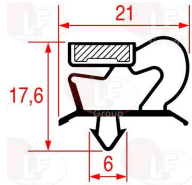

Feet

3313036 ADJUSTABLE S/STEEL FOOT \varnothing 30 mm
for tubular 40x40 mm
adjustable height 33÷95 mm

ILSA 01363

Gaskets for refrigerators

3186800 SNAP-IN GASKET 400x230 mm

ILSA 19102

3186861 SNAP-IN DOOR GASKET 1550x660 mm
for Refrigerated cupboard (ILSA) ARZ0065