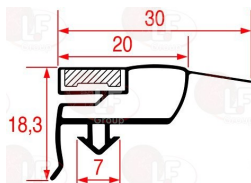

ILSA 18567

3786215 SNAP-IN GASKET 1490x675 mm