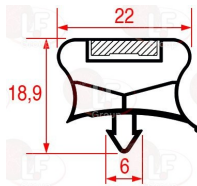

ILSA 18565

3786233 SNAP-IN DOOR GASKET 407x296 mm
for Refrigerated cupboard (ILSA) TRMG1210