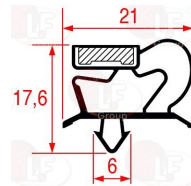

ILSA R_36474

3186862 SNAP-IN DOOR GASKET 750x660 mm
for Refrigerated cupboard (ILSA) ARP0013 - ARP0017
ARP0018 - ARP0021
for Refrigerated cupboard (ILSA) ARZ0006