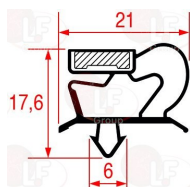

ILSA 00777

ILSA 19099

3786464 SNAP-IN GASKET 630x465 mm

7100810 SNAP-IN GASKET 630x485 mm
for Refrigerated cupboard (ILSA) TRCP2002
for Refrigerated cupboard (ILSA) TRCP2002
TRCP4001
for Refrigerated table (ILSA) TRPZ1006 - ZPE2002
TRMP1009