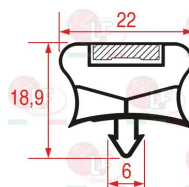

ILSA 00777

ILSA 19099

3786464 SNAP-IN GASKET 630x465 mm

7100810 SNAP-IN GASKET 630x485 mm
for Refrigerated cupboard (ILSA) TRCP2002
for Refrigerated cupboard (ILSA) TRCP2002
TRCP4001
for Refrigerated table (ILSA) TRPZ1006 - ZPE2002
TRMP1009