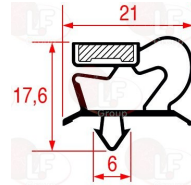

Feet

3313036 ADJUSTABLE S/STEEL FOOT \varnothing 30 mm
for tubular 40x40 mm
adjustable height 33÷95 mm

ILSA 01363

Gaskets for refrigerators

3186800 SNAP-IN GASKET 400x230 mm

ILSA 19102

3186861 SNAP-IN DOOR GASKET 1550x660 mm
for Refrigerated cupboard (ILSA) ARZ0065