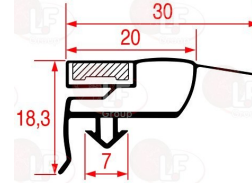

Suitable for:

Suitable for:

3186591 SNAP-IN GASKET 1538x698 mm
for Refrigerated cupboard (ILSA) AE140002
for Refrigerated cupboard (ILSA) AEPAA002

3186589 SNAP-IN GASKET 1539x659 mm
for Refrigerated cupboard (ILSA) AE140001
AE140002 - AE140003 - AE140004 - AE140008
AE140010 - AH070001 - AH140001 - AH140002
AH140009
for Refrigerated cupboard (ILSA) AH070008 AH070002
AH140012

ILSA 31262

ILSA 33697

ILSA 30798

ILSA 33695

3186805 SNAP-IN GASKET 402x185 mm

3186803 SNAP-IN GASKET 402x295 mm