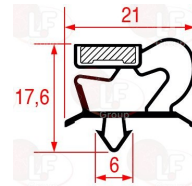

IFI - DSL 220010463

5069423 CONTROLLER DIXELL XW30LS-5N0C0-N
230V 50/60Hz - 2 probe inlet NTC (not included)
dimension 38x185x depth 48 mm
mounting hole 150x31 mm

IFI - DSL 220010468

2106197 CONTROLLER DIXELL XW30LS-5N6C3-W
230V 50/60Hz
depth 48 mm
1 relay output 20A for compressor - faston 6.3 mm
2 relay outputs 8A settable - faston 6.3 mm
2 NTC probes (not included) - faston 2.8 mm
front dimension 233x38 mm
mounting hole 150x31 mm

3186898 SNAP-IN DOOR GASKET 740x660 mm
 half door for REFRIGERATORS IFI

IFI - DSL

3186897 SNAP-IN GASKET 1540x660 mm
 for IFI REFRIGERATOR

IFI - DSL

5060532 SNAP-IN GASKET 575x410 mm

IFI - DSL 608030424

IFI - DSL 618030424