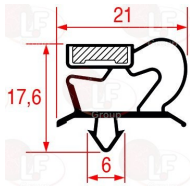

IFI - DSL 220010463

5069423 CONTROLLER DIXELL XW30LS-5N0C0-N
230V 50/60Hz - 2 probe inlet NTC (not included)
dimension 38x185x depth 48 mm
mounting hole 150x31 mm

IFI - DSL 220010468

2106197 CONTROLLER DIXELL XW30LS-5N6C3-W
230V 50/60Hz
depth 48 mm
1 relay output 20A for compressor - faston 6.3 mm
2 relay outputs 8A settable - faston 6.3 mm
2 NTC probes (not included) - faston 2.8 mm
front dimension 233x38 mm
mounting hole 150x31 mm

3186898 SNAP-IN DOOR GASKET 740x660 mm
 half door for REFRIGERATORS IFI

IFI - DSL

3186897 SNAP-IN GASKET 1540x660 mm
 for IFI REFRIGERATOR

IFI - DSL

5060532 SNAP-IN GASKET 575x410 mm

IFI - DSL 608030424

IFI - DSL 618030424