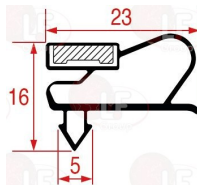

IFI - DSL 220010463

5069423 CONTROLLER DIXELL XW30LS-5N0C0-N
230V 50/60Hz - 2 probe inlet NTC (not included)
dimension 38x185x depth 48 mm
mounting hole 150x31 mm

IFI - DSL 220010468

2106197 CONTROLLER DIXELL XW30LS-5N6C3-W
230V 50/60Hz
depth 48 mm
1 relay output 20A for compressor - faston 6.3 mm
2 relay outputs 8A settable - faston 6.3 mm
2 NTC probes (not included) - faston 2.8 mm
front dimension 233x38 mm
mounting hole 150x31 mm

3186898 SNAP-IN DOOR GASKET 740x660 mm
 half door for REFRIGERATORS IFI

IFI - DSL

3186897 SNAP-IN GASKET 1540x660 mm
 for IFI REFRIGERATOR

IFI - DSL

5060532 SNAP-IN GASKET 575x410 mm

IFI - DSL 608030424

IFI - DSL 618030424

3786244 SNAP-IN GASKET 680x425 mm
 for Refrigerated table (IFI - DSL)

IFI - DSL

Suitable for:

IFI - DSL

Suitable for:

Refrigerators evaporators

3123134 EVAPORATOR 250x44x560 mm
for Refrigerated table (IFI - DSL)