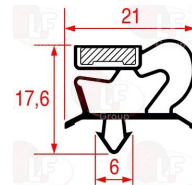

3186898 SNAP-IN DOOR GASKET 740x660 mm
 half door for REFRIGERATORS IFI

IFI - DSL

3186897 SNAP-IN GASKET 1540x660 mm
 for IFI REFRIGERATOR

IFI - DSL

5060532 SNAP-IN GASKET 575x410 mm

IFI - DSL 608030424

IFI - DSL 618030424

3786244 SNAP-IN GASKET 680x425 mm
 for Refrigerated table (IFI - DSL)

IFI - DSL

Suitable for:

IFI - DSL

Suitable for:

Refrigerators evaporators

3123134 EVAPORATOR 250x44x560 mm
for Refrigerated table (IFI - DSL)