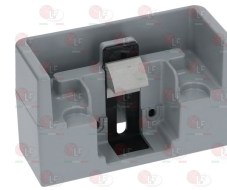

3242395 DOOR SHIM FITTING 27/42 mm

FERMOD 6407203

3242399 DOOR SHIM FITTING 42/57 mm

FERMOD 6407803

3242359 DOOR SHIM FITTING 52/72 mm
for lock 920/921

FERMOD 6407703

3242360 DOOR SHIM FITTING 69/89 mm
for lock 920/921