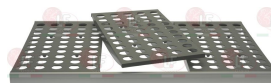

FERMOD 64266

2102223 SHELF 900x560 mm
with removable grids N.2 420x531 mm mod.6611
for dishwasher washing
capacity 175 kg