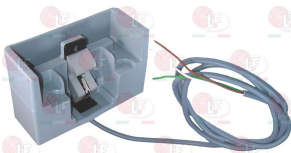

FERMOD 6677200-10

3242561 STRIKE HP FOR DOOR THICKNESS 52/72 mm
for 921HP
with micro switch in the strike
allowing to control:
open/closed door indicator
opening/closing operation count
alarm disconnection
evaporators and ventilators stop
Operating voltages 12 V (10 A) - 24 V (5A)
with cable 1500 mm