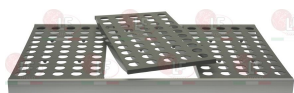

FERMOD 64270

2102227 SHELF 1320x560 mm
with removable grids
N.3 420x531 mm mod.6611
for dishwasher washing
capacity 175 kg