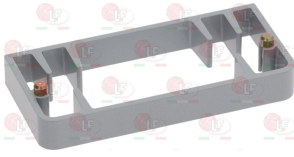

Suitable for:

3242396 SHIM 15 mm
for door thickness 42/57 mm

FERMOD CALE-15.02

FERMOD SHIM15.02