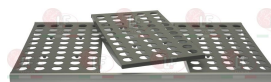

2102228 SHELF 1500x560 mm
with removable grids N.2 300x531 mm
N.2 420x531 mm mod.6611
for dishwasher washing
capacity 175 kg