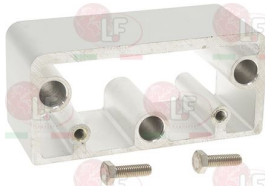

3242546 SEAL FOR LOCK 50 mm