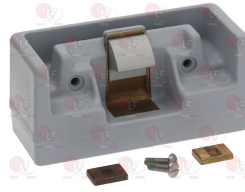

FERMOD 00431XX115-14

3242585 CLOSING CATCH
distance between holes 35 mm
adjustable from 18 to 30 mm

FERMOD 6001801

FERMOD

Suitable for:

3242548 STRIKE HP FOR DOOR THICKNESS 42/57 mm
for 921HP

FERMOD 6407800