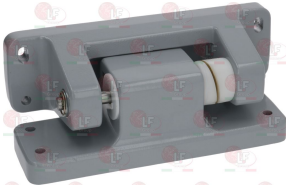

FERMOD 0075802G

FERMOD 758.02

3053408 HINGE 758 WITH RAMP AND SPRING RH
length 262 mm
mounting distance 232-45 mm