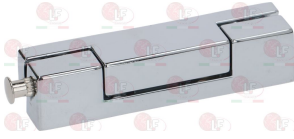

Suitable for:

3053384 CHROME-PLATED HINGE 401
length 96 mm - mounting distance 64-32 mm