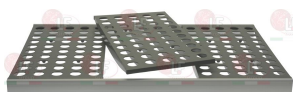

FERMOD 64267

2102224 SHELF 960x560 mm
with removable grids N.3 300x531 mm mod.6611
for dishwasher washing
capacity 175 kg