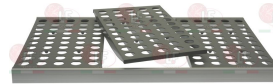

FERMOD 64358

FERMOD 64359

3380059 SHELF 1740x460 mm
with removable grids N.4 420x430 mm mod.6611
dishwasher safe
capacity 120 kg

2102529 SHELF 1740x560 mm
with removable grids N.4 420x531 mm mod.6611
for dishwasher washing
capacity 120 kg

FERMOD 64360

FERMOD 64361

3380024 SHELF 660x360 mm
with removable grids N.2 300x330 mm mod.6611
dishwasher safe
capacity 175 kg

3380044 SHELF 660x460 mm
with removable grids N.2 300x430 mm mod.6611
dishwasher safe
capacity 175 kg