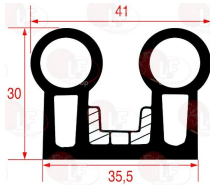

FERMOD 8511

3986003 PVC PROFILE BLACK FOR GASKETS 2500 mm

FERMOD 03312NR200

FERMOD 03312NR250

Suitable for:

Suitable for:

3186794 GASKET COLD ROOM G4451 2500 mm
 colour: black
 bar-length 2500 mm
 complete with stiffener