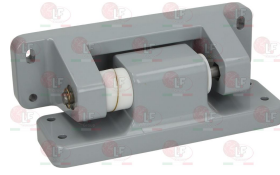

Suitable for:

FERMOD

3053407 HINGE 746
length 170 mm - mounting distance 144-34 mm

FERMOD 0074602

FERMOD 746.02

Suitable for:
3053409 HINGE 758 WITH RAMP AND SPRING LH
length 262 mm
mounting distance 232-45 mm