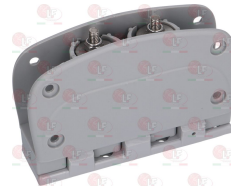

Suitable for:

Suitable for:

3053559 HINGE 446 PAINTED
mounting distance 32-16 mm

FERMOD 0044602

FERMOD 446.02

3053423 HINGE 4521
with 90° stop

FERMOD 04521

FERMOD 4520

FERMOD 4521

3053590 HINGE 4521.00
with 90° stop and stainless steel tie rod
adjustable angle

FERMOD 0452100

FERMOD 0452100R

3053424 HINGE 4523
90° without stop

FERMOD 04523

FERMOD 0452300R

FERMOD 4522

3053560 HINGE 456 PAINTED WITH RAMP
mounting distance 32-16 mm

FERMOD 0045602

FERMOD 456.02

3053428 HINGE 470 HP
mounting distance 30 mm

FERMOD 00470HP

FERMOD 470HP

3053429 HINGE 471 HP WITH RAMP
mounting distance 30 mm

FERMOD 00471HP

FERMOD 471HP

3053562 HINGE 473 HP WITH RAMP
vertical adjustment
mounting distance 30 mm

FERMOD 00473RVHP

3053400 HINGE 481 HP WITH RAMP
mounting distance 30 mm

FERMOD 00481HP

FERMOD 481

FERMOD 481.HP

3053406 HINGE 546
mounting distance 60-32 mm

FERMOD 0054602

FERMOD 546.02