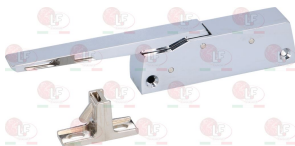

FERMOD 005702114

FERMOD 570.21

FERMOD 570.23

3242922 STRIKE FOR DOOR CATCH
 fitting height 16.5 mm

FERMOD 60761

3242386 LH-RH CATCH WITHOUT LOCK 880 CR
 straight handgrip
 base length 120x28x39h mm
 mounting distance 104 mm
 adjustable catch mounting distance 31 mm