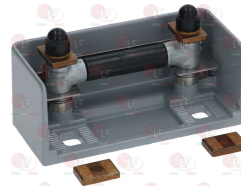

Suitable for:

3242560 CLOSING STRIKE 620/621

FERMOD 6358602

7105217 CLOSING 4181 WITH LOCK
with internal safety handle

FERMOD 04181

FERMOD 4181-F

3242960 DOOR HANDLE RH-LH 1825
mounting distance 158 mm
plate dimensions 181x33 mm