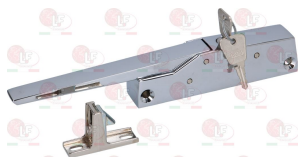

3242356 LH LOCK 1220 WITH 3 POINTS
 1 external handle
 2 locks and 2 lock clamps

FERMOD 1220.02

3242554 SUPPLEMENTARY LOCK 90x52 mm

FERMOD 64136

FERMOD 64136-14

3242945 LH-RH CATCH WITH LOCK 571 CR
 straight handgrip
 base length 150x23x30h mm
 mounting distance 110 mm
 catch height 16.5 mm

FERMOD 005712114

FERMOD 571.21

3242922 STRIKE FOR DOOR CATCH
 fitting height 16.5 mm

FERMOD 60761

Suitable for:

FERMOD

3242948 LH-RH CATCH WITH LOCK 795 CR
 straight handgrip
 base length 150x30x40.5h mm
 mounting distance 133 mm
 adjustable catch between 9 and 22 mm