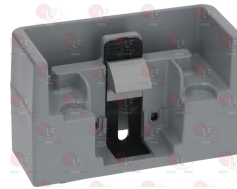

Suitable for:

3242568 STRIKE HP FOR DOOR THICKNESS 27/42 mm
for 921HP

FERMOD 6407200

3242561 STRIKE HP FOR DOOR THICKNESS 52/72 mm
for 921HP
with micro switch in the strike
allowing to control:
open/closed door indicator
opening/closing operation count
alarm disconnection
evaporators and ventilators stop
Operating voltages 12 V (10 A) - 24 V (5A)
with cable 1500 mm

FERMOD 6407700CAP

3242569 STRIKE HP FOR DOOR THICKNESS 69/89 mm
for 921HP

FERMOD 6676300

3242751 CATCH 431 WITH LOCK
with internal safety handle
door thickness from 67 to 115 mm

FERMOD 00431XX066

FERMOD 00431XX115

FERMOD 00431XX115-14

3242585 CLOSING CATCH
distance between holes 35 mm
adjustable from 18 to 30 mm

FERMOD 6001801

FERMOD

Suitable for:

3242548 STRIKE HP FOR DOOR THICKNESS 42/57 mm
for 921HP

FERMOD 6407800

3242708 STRIKE HP FOR DOOR THICKNESS 52/72 mm
for 921 HP

FERMOD 6407700

3242570 STRIKE HP FOR DOOR THICKNESS 86/106 mm
for 921HP

FERMOD 6671900

FERMOD 6676400

3242752 CATCH 431 WITH LOCK
with internal safety handle
door thickness from 116 to 165 mm

FERMOD 00431XX165

FERMOD 00431XX165-14

3242595 CLOSING CATCH
mounting distance 43 mm
adjustable from 14 to 30 mm

FERMOD 6001301