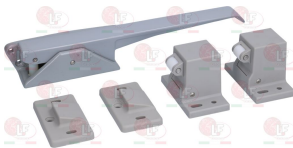

3242356 LH LOCK 1220 WITH 3 POINTS
 1 external handle
 2 locks and 2 lock clamps

FERMOD 1220.02

3242554 SUPPLEMENTARY LOCK 90x52 mm

FERMOD 64136

FERMOD 64136-14

3242945 LH-RH CATCH WITH LOCK 571 CR
 straight handgrip
 base length 150x23x30h mm
 mounting distance 110 mm
 catch height 16.5 mm