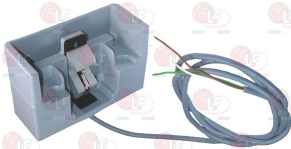

3242561 STRIKE HP FOR DOOR THICKNESS 52/72 mm
for 921HP
with micro switch in the strike
allowing to control:
open/closed door indicator
opening/closing operation count
alarm disconnection
evaporators and ventilators stop
Operating voltages 12 V (10 A) - 24 V (5A)
with cable 1500 mm