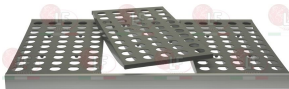

FERMOD 64260

FERMOD 64268

2102225 SHELF 1080x560 mm
with removable grids N.2 300x531 mm
N.1 420x531 mm mod.6611
for dishwasher washing
capacity 175 kg

3380029 SHELF 1200x360 mm
with removable grids N.1 300x330 mm
N.2 420x330 mm mod.6611
dishwasher safe
capacity 175 kg