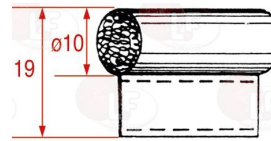

FERMOD 00010BL025-11

7151204 GASKET 10xh19 mm 25 m