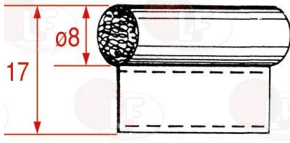

Suitable for:

Suitable for:

7151202 GASKET 8x17 mm 25 m

3986003 PVC PROFILE BLACK FOR GASKETS 2500 mm

FERMOD 00008BL025

FERMOD 00008BL025-11

FERMOD 03312NR200

FERMOD 03312NR250

FERMOD 3312

Handles

3242572 CATCH WITHOUT STRIKE 521 HP
with lock
238x136,5 mm

3242563 LOCK ASSEMBLY
for 921HP