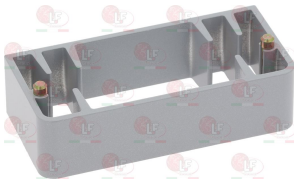

3242397 SHIM 30 mm
for door thickness 57/72 mm