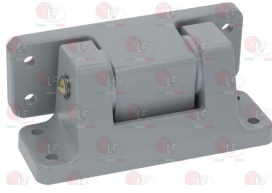

Suitable for:

FERMOD

3053407 HINGE 746
length 170 mm - mounting distance 144-34 mm