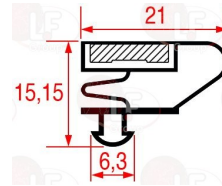

EVERLASTING 28067

3186936 SNAP-IN DOOR GASKET 741x651 mm
for Refrigerated cupboard (EVERLASTING)
STANDART 80