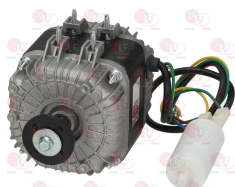

Motors

3240490 MOTORELCO 3FBT 50-40/15
230V 50/60Hz 45W 1300rpm
with capacitor 2 μ F
for bracket fastening 4 screws M4
distance 31 mm
shaft length 22 mm
for VM350-VM500-VM900-C150-C300-CB1565
G250-G500