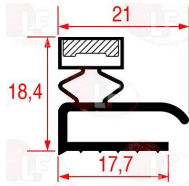

## Gaskets for refrigerators

3186887 MIDDLE EDGED GASKET 1400x610 mm

EVERLASTING

3186886 MIDDLE EDGED GASKET 1530x620 mm

EVERLASTING

3186853 MIDDLE EDGED GASKET 388x308 mm

EVERLASTING

3186889 MIDDLE EDGED GASKET 636x388 mm

# EVERLASTING

Suitable for:

**3186888 MIDDLE EDGED GASKET 670x610 mm**

EVERLASTING

**3186865 SNAP-IN DOOR GASKET 398x306 mm**

EVERLASTING

**3186711 SNAP-IN GASKET 1028 - 2200 mm**

EVERLASTING