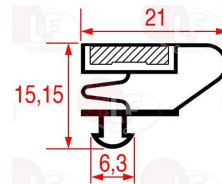

EVERLASTING

3186736 SNAP-IN GASKET 620x423 mm