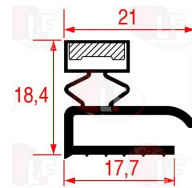

## Gaskets for refrigerators

3186887 MIDDLE EDGED GASKET 1400x610 mm

EVERLASTING

3186886 MIDDLE EDGED GASKET 1530x620 mm

EVERLASTING

3186853 MIDDLE EDGED GASKET 388x308 mm

EVERLASTING

3186889 MIDDLE EDGED GASKET 636x388 mm