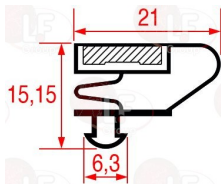

EVERLASTING 45717

Suitable for:

3186937 SNAP-IN DOOR GASKET 1551x651 mm
for Refrigerated cupboard (EVERLASTING)
SATNDART 80
for Refrigerated cupboard (EVERLASTING) AM1500STD