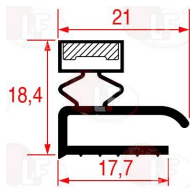

## Gaskets for refrigerators

3186887 MIDDLE EDGED GASKET 1400x610 mm

EVERLASTING

3186886 MIDDLE EDGED GASKET 1530x620 mm

EVERLASTING

3186853 MIDDLE EDGED GASKET 388x308 mm

EVERLASTING

3186889 MIDDLE EDGED GASKET 636x388 mm