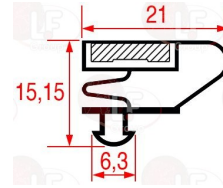

Suitable for:

Suitable for:

3186739 SNAP-IN GASKET 620x498 mm
for Refrigerated table (EVERLASTING) - Series BN

3186839 SNAP-IN GASKET 635x400 mm