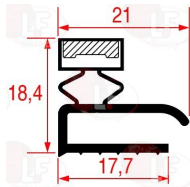

## Gaskets for refrigerators

3186887 MIDDLE EDGED GASKET 1400x610 mm

EVERLASTING

3186886 MIDDLE EDGED GASKET 1530x620 mm

EVERLASTING

3186853 MIDDLE EDGED GASKET 388x308 mm

EVERLASTING

3186889 MIDDLE EDGED GASKET 636x388 mm