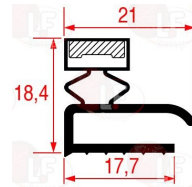

## Gaskets for refrigerators

3186887 MIDDLE EDGED GASKET 1400x610 mm

EVERLASTING

3186886 MIDDLE EDGED GASKET 1530x620 mm

EVERLASTING

3186853 MIDDLE EDGED GASKET 388x308 mm

EVERLASTING

3186889 MIDDLE EDGED GASKET 636x388 mm