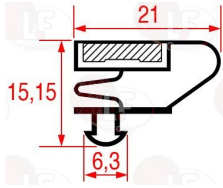

Suitable for:

Suitable for:

3186739 SNAP-IN GASKET 620x498 mm
for Refrigerated table (EVERLASTING) - Series BN

3186839 SNAP-IN GASKET 635x400 mm