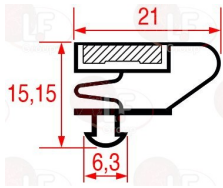

EVERLASTING

EVERLASTING

3186938 SNAP-IN GASKET 770x610 mm
for Refrigerated cupboard (EVERLASTING)
Series TOP