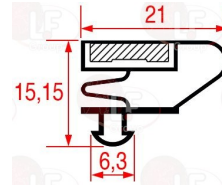

EVERLASTING 28068

3186939 SNAP-IN GASKET 1570x610 cm
for Refrigerated cupboard (EVERLASTING)
Series TOP