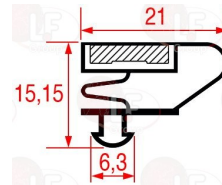

EVERLASTING

Suitable for:

3186888 MIDDLE EDGED GASKET 670x610 mm

EVERLASTING

3186865 SNAP-IN DOOR GASKET 398x306 mm

EVERLASTING

3186711 SNAP-IN GASKET 1028 - 2200 mm

EVERLASTING

3186737 SNAP-IN GASKET 423x295 mm

EVERLASTING 021G423X295

5062808 SNAP-IN GASKET 610x425 mm

EVERLASTING 45717

Suitable for:

3186937 SNAP-IN DOOR GASKET 1551x651 mm
for Refrigerated cupboard (EVERLASTING)
SATNDART 80
for Refrigerated cupboard (EVERLASTING) AM1500STD

EVERLASTING 28067

3186936 SNAP-IN DOOR GASKET 741x651 mm
for Refrigerated cupboard (EVERLASTING)
STANDART 80

EVERLASTING 28068

3186939 SNAP-IN GASKET 1570x610 cm
for Refrigerated cupboard (EVERLASTING)
Series TOP

EVERLASTING

3186738 SNAP-IN GASKET 425x185 mm
for Refrigerated table (EVERLASTING) - Series GN

EVERLASTING

3186736 SNAP-IN GASKET 620x423 mm

EVERLASTING 021G620X423