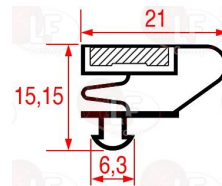

EVERLASTING

3186738 SNAP-IN GASKET 425x185 mm
for Refrigerated table (EVERLASTING) - Series GN