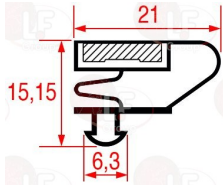

Rel. 2018-02151610

Suitable for:

ENOFRIGO

Suitable for:

Gaskets for refrigerators

3186781 SNAP-IN GASKET 1515x780 mm

ENOFRIGO

Refrigerators evaporators

3123084 ROLL BOND EVAPORATOR

sizes 1350x680 mm
complete with capillary
for Display cabinet (ENOFRIGO) - Series CALIFORNIA

ENOFRIGO IDRBCAL

Shock absorbers

5044891 GAS SPRING SUSPA 16-1 01624497 200N
overall length 170 mm
fixing holes \varnothing 6 mm distance 160 mm
for Display cabinet refrigerated (ENOFRIGO)
GRAFFITI1400

ENOFRIGO ACPSTALZ

5046865 GAS SPRING SUSPA 16-1 01625075 150N
overall length 170 mm
holes \varnothing 6 mm distance 160 mm

ENOFRIGO AC4551100

The data herewith contained may change without notice and LF SpA cannot be held responsible for possible errors stated or resulting by the use of this document. All rights reserved. No part of this publication may be reproduced without written permission by LF SpA.