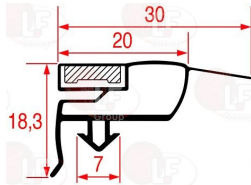

ELECTROLUX PROFESSIONAL 0A9099

ELECTROLUX PROFESSIONAL 087824

3786549 SNAP-IN GASKET 1805x740 mm

4088028 SNAP-IN GASKET 374x363 mm