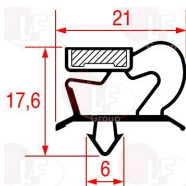

**3186930 SNAP-IN DOOR GASKET 385x215 mm**

**3186921 SNAP-IN DOOR GASKET 385x275 mm**

ELECTROLUX PROFESSIONAL 081772

ELECTROLUX PROFESSIONAL 082759

**3186932 SNAP-IN DOOR GASKET 385x335 mm**

**3186931 SNAP-IN DOOR GASKET 600x385 mm**