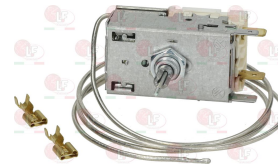

ELECTROLUX PROFESSIONAL 083178

Timers

3322902 TIMER ELIWELL EWTS 70
12Vac/dc
1 relay exit 8A for defrosting
1 digital entry for klixon thermostat
adjustable defrosting interval
adjustable defrosting time from 5 to 60 min
front dimension 74x32xdepth 67 mm
mounting hole 71x29 mm