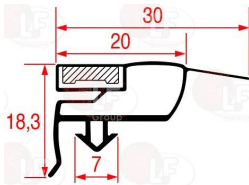

**3186378 SNAP-IN GASKET 1512x642 mm**

ELECTROLUX PROFESSIONAL 081724

ELECTROLUX PROFESSIONAL 089735

**3186845 SNAP-IN GASKET 1515x685 mm**

**4083722 SNAP-IN GASKET 1530x826 mm**

ELECTROLUX PROFESSIONAL 0A8647