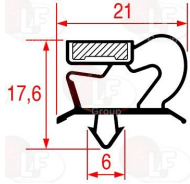

ELECTROLUX PROFESSIONAL 083851

ELECTROLUX PROFESSIONAL 087129

3186077 SNAP-IN GASKET 1500x710 mm

3186378 SNAP-IN GASKET 1512x642 mm