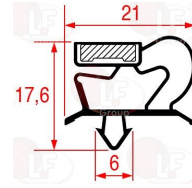

Suitable for:

Suitable for:

3186483 SNAP-IN GASKET 441x366 mm

3786400 SNAP-IN GASKET 510x435 mm

ELECTROLUX PROFESSIONAL 088055

ELECTROLUX PROFESSIONAL 0A9647

3186487 SNAP-IN GASKET 570x405 mm

3186922 SNAP-IN GASKET 580x385 mm