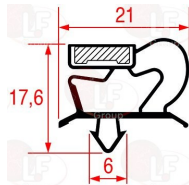

**3186507 SNAP-IN GASKET 1700x612 mm**

**3786482 SNAP-IN GASKET 1705x663 mm**

ELECTROLUX PROFESSIONAL 0A9099

ELECTROLUX PROFESSIONAL 087824

**3786549 SNAP-IN GASKET 1805x740 mm**

**4088028 SNAP-IN GASKET 374x363 mm**