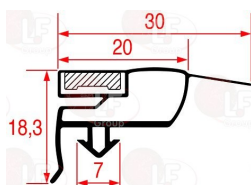

ELECTROLUX PROFESSIONAL 089148

ELECTROLUX PROFESSIONAL 0A9289