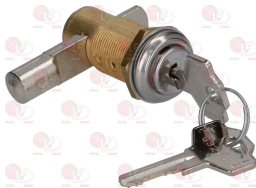

## Locks

**3242565 COMPLETE LOCK**  
cylinder  $\varnothing$  19x25 mm

ELECTROLUX PROFESSIONAL 093345

**3388010 LOCK COMPLETE**  
cylinder  $\varnothing$  18x15 mm

ELECTROLUX PROFESSIONAL 0A8655

**3388900 LOCK COMPLETE**  
cylinder  $\varnothing$  19x39 mm