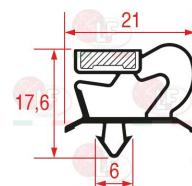

ELECTROLUX PROFESSIONAL 0A9741

ELECTROLUX PROFESSIONAL 081725