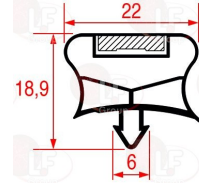

ELECTROLUX PROFESSIONAL 083851

ELECTROLUX PROFESSIONAL 087129

3186077 SNAP-IN GASKET 1500x710 mm

3186378 SNAP-IN GASKET 1512x642 mm