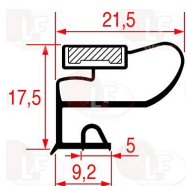

ELECTROLUX PROFESSIONAL 0A8079

ELECTROLUX PROFESSIONAL 0A8081

3186925 MIDDLE EDGED GASKET 590x382 mm