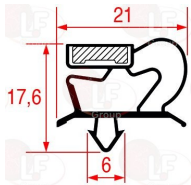

**4099531 SNAP-IN GASKET 585x415 mm**

ELECTROLUX PROFESSIONAL 089183

ELECTROLUX PROFESSIONAL 099531

**5048656 SNAP-IN GASKET 590x385 mm**

**3786586 SNAP-IN GASKET 590x397 mm**

ELECTROLUX PROFESSIONAL 082725