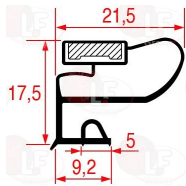

Suitable for:

3049046 QUICK ACTING FUSE $\varnothing$ 5x20 mm - 10 PCS
250V 1A

ELECTROLUX PROFESSIONAL 0W5451

Suitable for:

3049049 QUICK ACTING FUSE $\varnothing$ 5x20 mm - 10 PCS
250V 2A

ELECTROLUX PROFESSIONAL 0A8438

3049052 QUICK ACTING FUSE $\varnothing$ 5x20 mm - 10 PCS
250V 4A

ELECTROLUX PROFESSIONAL 057783

Gaskets for refrigerators

3186075 MIDDLE EDGED GASKET 1570x670 mm

3186926 MIDDLE EDGED GASKET 382x335 mm

ELECTROLUX PROFESSIONAL 0A8048 ELECTROLUX PROFESSIONAL 081293 ELECTROLUX PROFESSIONAL 600107 ELECTROLUX PROFESSIONAL 084025

3186080 MIDDLE EDGED GASKET 390x185 mm

3186769 MIDDLE EDGED GASKET 390x198 mm

ELECTROLUX PROFESSIONAL 0A8083

ELECTROLUX PROFESSIONAL 0A8379

3186081 MIDDLE EDGED GASKET 390x310 mm

3186082 MIDDLE EDGED GASKET 435x390 mm

ELECTROLUX PROFESSIONAL 0A8079

ELECTROLUX PROFESSIONAL 0A8081

3186925 MIDDLE EDGED GASKET 590x382 mm

3186083 MIDDLE EDGED GASKET 640x390 mm

ELECTROLUX PROFESSIONAL 084026

ELECTROLUX PROFESSIONAL 0A8075