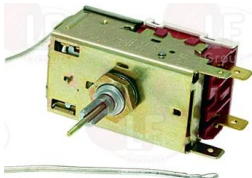

**3441906 SPRING FOR KNOB**

ELECTROLUX PROFESSIONAL 081378

ELECTROLUX PROFESSIONAL 082792

**3241900 THERMOSTAT KNOB  $\varnothing$  50 mm**  
hole  $\varnothing$  6x4 mm

ELECTROLUX PROFESSIONAL 080837

Suitable for: