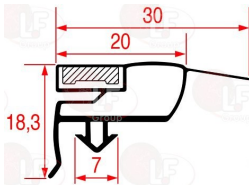

ELECTROLUX PROFESSIONAL 089183

ELECTROLUX PROFESSIONAL 099531

5048656 SNAP-IN GASKET 590x385 mm

3786586 SNAP-IN GASKET 590x397 mm