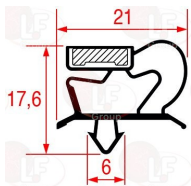

ELECTROLUX PROFESSIONAL 0A8992

ELECTROLUX PROFESSIONAL 087451

3186488 SNAP-IN GASKET 710x650 mm

3186071 SNAP-IN GASKET 730x710 mm