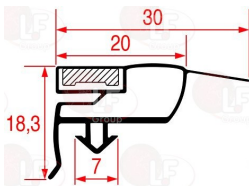

ELECTROLUX PROFESSIONAL 085719

ELECTROLUX PROFESSIONAL 083742

3186074 SNAP-IN GASKET 1544x652 mm

3186076 SNAP-IN GASKET 1570x670 mm