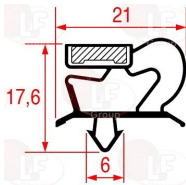

ELECTROLUX PROFESSIONAL 082740

ELECTROLUX PROFESSIONAL 031694

3186930 SNAP-IN DOOR GASKET 385x215 mm

3186921 SNAP-IN DOOR GASKET 385x275 mm