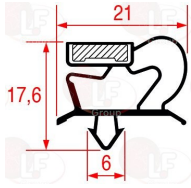

Suitable for:

Suitable for:

3186483 SNAP-IN GASKET 441x366 mm

3786400 SNAP-IN GASKET 510x435 mm

ELECTROLUX PROFESSIONAL 088055

ELECTROLUX PROFESSIONAL 0A9647

3186487 SNAP-IN GASKET 570x405 mm

3186922 SNAP-IN GASKET 580x385 mm