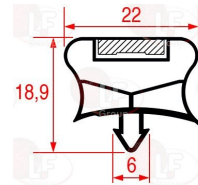

ELECTROLUX PROFESSIONAL 0A8752

ELECTROLUX PROFESSIONAL 088484

3186486 SNAP-IN GASKET 407x270 mm

**4099538 SNAP-IN GASKET 410x275 mm
HB4P-HB8C-HB9C**