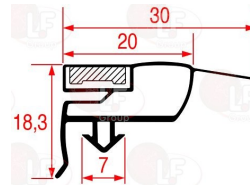

**3186914 SNAP-IN DOOR GASKET 1470x690 mm**

**3186928 SNAP-IN DOOR GASKET 1530x660 mm**

ELECTROLUX PROFESSIONAL 0A8365

ELECTROLUX PROFESSIONAL 082375

**3186846 SNAP-IN DOOR GASKET 1530x665 mm**

**3186933 SNAP-IN DOOR GASKET 1570x665 mm**