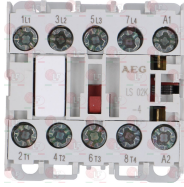

Contactors

3446223 CONTACTOR AEG LS02K400
6A 400V 2.2Kw - coil 230V 50/60Hz
4 normally open contacts

ELECTROLUX PROFESSIONAL 004159

3351214 CONTACTOR AEG LS4K 9A 400V 4Kw
coil 400V 50/60Hz
3 normally open contacts
1 normally open auxiliary contact