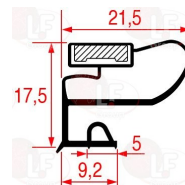

**3186080 MIDDLE EDGED GASKET 390x185 mm**

**3186769 MIDDLE EDGED GASKET 390x198 mm**

ELECTROLUX PROFESSIONAL 0A8083

ELECTROLUX PROFESSIONAL 0A8379

**3186081 MIDDLE EDGED GASKET 390x310 mm**

**3186082 MIDDLE EDGED GASKET 435x390 mm**