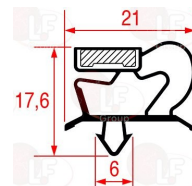

**3186930 SNAP-IN DOOR GASKET 385x215 mm**

**3186921 SNAP-IN DOOR GASKET 385x275 mm**

ELECTROLUX PROFESSIONAL 081772

ELECTROLUX PROFESSIONAL 082759

**3186932 SNAP-IN DOOR GASKET 385x335 mm**

**3186931 SNAP-IN DOOR GASKET 600x385 mm**