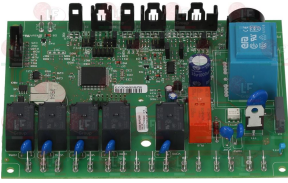

Suitable for:

Suitable for:

4092599 POWER CIRCUIT BOARD 648R03901
dimensions 160x120 mm

ELECTROLUX PROFESSIONAL 088038 ELECTROLUX PROFESSIONAL 092599

Fans for motors

3240394 PUSHER FAN $\varnothing$ 230 mm 28°