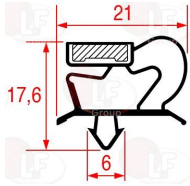

Suitable for:

Suitable for:

3186929 SNAP-IN DOOR GASKET 735x660 mm

3186917 SNAP-IN DOOR GASKET 760x665 mm

ELECTROLUX PROFESSIONAL 082424

ELECTROLUX PROFESSIONAL 0A8230

3186465 SNAP-IN GASKET 1545x635 mm

3186919 SNAP-IN GASKET 1480x640 mm