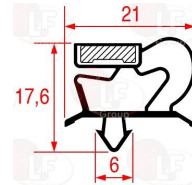

ELECTROLUX PROFESSIONAL 0A8365

ELECTROLUX PROFESSIONAL 082375

3186846 SNAP-IN DOOR GASKET 1530x665 mm

3186933 SNAP-IN DOOR GASKET 1570x665 mm