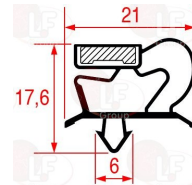

**3186507 SNAP-IN GASKET 1700x612 mm**

**3786482 SNAP-IN GASKET 1705x663 mm**

ELECTROLUX PROFESSIONAL 0A9099

ELECTROLUX PROFESSIONAL 087824

**3786549 SNAP-IN GASKET 1805x740 mm**

**4088028 SNAP-IN GASKET 374x363 mm**