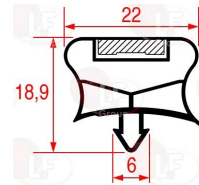

**3186378 SNAP-IN GASKET 1512x642 mm**

ELECTROLUX PROFESSIONAL 081724

ELECTROLUX PROFESSIONAL 089735

**3186845 SNAP-IN GASKET 1515x685 mm**

**4083722 SNAP-IN GASKET 1530x826 mm**

ELECTROLUX PROFESSIONAL 0A8647