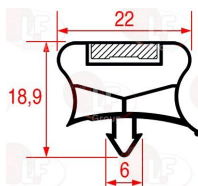

ELECTROLUX PROFESSIONAL 087691

ELECTROLUX PROFESSIONAL 099538

**4089148 SNAP-IN GASKET 411x280 mm
for Refrigerated table (ELECTROLUX PROFESSIONAL)
STRP11 - STRP16 - STRP22**

40A9289 SNAP-IN GASKET 430x238 mm