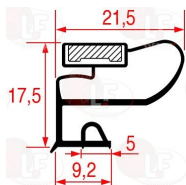

**3186080 MIDDLE EDGED GASKET 390x185 mm**

**3186769 MIDDLE EDGED GASKET 390x198 mm**

ELECTROLUX PROFESSIONAL 0A8083

ELECTROLUX PROFESSIONAL 0A8379

**3186081 MIDDLE EDGED GASKET 390x310 mm**

**3186082 MIDDLE EDGED GASKET 435x390 mm**