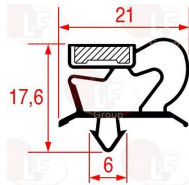

ELECTROLUX PROFESSIONAL 0A8752

ELECTROLUX PROFESSIONAL 088484

3186486 SNAP-IN GASKET 407x270 mm

**4099538 SNAP-IN GASKET 410x275 mm
HB4P-HB8C-HB9C**