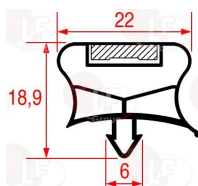

ELECTROLUX PROFESSIONAL 0A9741

ELECTROLUX PROFESSIONAL 081725