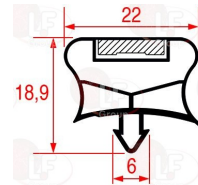

ELECTROLUX PROFESSIONAL 089183

ELECTROLUX PROFESSIONAL 099531

5048656 SNAP-IN GASKET 590x385 mm

3786586 SNAP-IN GASKET 590x397 mm