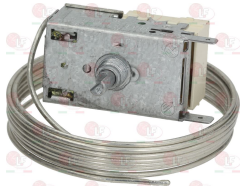

**3444906 THERMOSTAT RANCO K55 L5027**  
 2 contacts 6A 250V  
 capillary 2000 mm  
 COLD -5.0°C - WARM +8.5°C  
 D shaft  $\varnothing$  6x4.6 mm

**3241903 THERMOSTAT KNOB**

ELECTROLUX PROFESSIONAL 081689