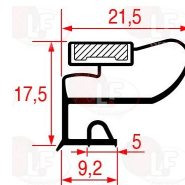

3186769 MIDDLE EDGED GASKET 390x198 mm