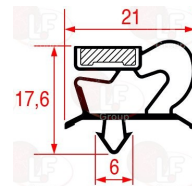

ELECTROLUX PROFESSIONAL 081772

ELECTROLUX PROFESSIONAL 082759

3186932 SNAP-IN DOOR GASKET 385x335 mm

3186931 SNAP-IN DOOR GASKET 600x385 mm