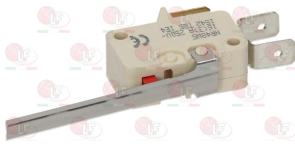

ELECTROLUX PROFESSIONAL

Suitable for:

3240820 MICROSWITCH ELECTRICA NR48W 5
1NO + 1NC 16A 250V

ELECTROLUX PROFESSIONAL 0E0209 ELECTROLUX PROFESSIONAL 0KB678 ELECTROLUX PROFESSIONAL 004904 ELECTROLUX PROFESSIONAL 047487
ELECTROLUX PROFESSIONAL 046286 ELECTROLUX PROFESSIONAL 047485 ELECTROLUX PROFESSIONAL 053671

Suitable for:

3240152 BUSHING FOR MICROSWITCH