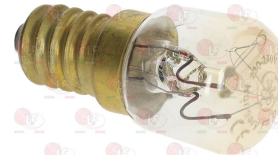

ELECTROLUX PROFESSIONAL 0H7035

3221061 LAMP E14 25W 230V
max temperature 300°C - ø 26x57 mm