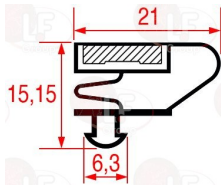

**3186914 SNAP-IN DOOR GASKET 1470x690 mm**

**3186928 SNAP-IN DOOR GASKET 1530x660 mm**

ELECTROLUX PROFESSIONAL 0A8365

ELECTROLUX PROFESSIONAL 082375

**3186846 SNAP-IN DOOR GASKET 1530x665 mm**

**3186933 SNAP-IN DOOR GASKET 1570x665 mm**