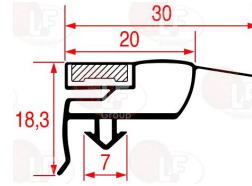

Suitable for:

Suitable for:

3186929 SNAP-IN DOOR GASKET 735x660 mm

3186917 SNAP-IN DOOR GASKET 760x665 mm

ELECTROLUX PROFESSIONAL 082424

ELECTROLUX PROFESSIONAL 0A8230

3186465 SNAP-IN GASKET 1545x635 mm

3186919 SNAP-IN GASKET 1480x640 mm