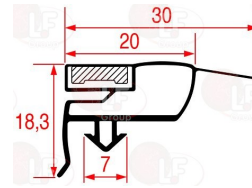

ELECTROLUX PROFESSIONAL

Suitable for:

Suitable for:

4094152 SNAP-IN GASKET 1590x610 mm

3186505 SNAP-IN GASKET 1695x600 mm

ELECTROLUX PROFESSIONAL 093257 ELECTROLUX PROFESSIONAL 094152

ELECTROLUX PROFESSIONAL 087357

3186507 SNAP-IN GASKET 1700x612 mm

3786482 SNAP-IN GASKET 1705x663 mm