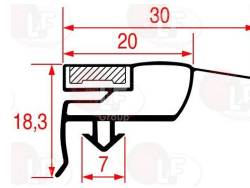

ELECTROLUX PROFESSIONAL

Suitable for:

Suitable for:

3186070 MIDDLE EDGED GASKET 770x670 mm

4088076 SNA-IN GASKET 1699x618 mm

ELECTROLUX PROFESSIONAL 0A8049 ELECTROLUX PROFESSIONAL 081294

ELECTROLUX PROFESSIONAL 088076

3186914 SNAP-IN DOOR GASKET 1470x690 mm

3186928 SNAP-IN DOOR GASKET 1530x660 mm