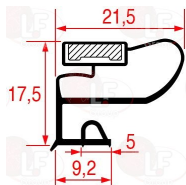

Suitable for:

3049046 QUICK ACTING FUSE $\varnothing$ 5x20 mm - 10 PCS
250V 1A

ELECTROLUX PROFESSIONAL 0W5451

Suitable for:

3049049 QUICK ACTING FUSE $\varnothing$ 5x20 mm - 10 PCS
250V 2A

ELECTROLUX PROFESSIONAL 0A8438

3049052 QUICK ACTING FUSE $\varnothing$ 5x20 mm - 10 PCS
250V 4A

ELECTROLUX PROFESSIONAL 057783

Gaskets for refrigerators

3186075 MIDDLE EDGED GASKET 1570x670 mm

3186926 MIDDLE EDGED GASKET 382x335 mm

ELECTROLUX PROFESSIONAL 0A8048 ELECTROLUX PROFESSIONAL 081293 ELECTROLUX PROFESSIONAL 600107 ELECTROLUX PROFESSIONAL 084025

3186080 MIDDLE EDGED GASKET 390x185 mm

3186769 MIDDLE EDGED GASKET 390x198 mm

ELECTROLUX PROFESSIONAL 0A8083

ELECTROLUX PROFESSIONAL 0A8379

3186081 MIDDLE EDGED GASKET 390x310 mm

3186082 MIDDLE EDGED GASKET 435x390 mm

ELECTROLUX PROFESSIONAL 0A8079

ELECTROLUX PROFESSIONAL 0A8081

3186925 MIDDLE EDGED GASKET 590x382 mm

3186083 MIDDLE EDGED GASKET 640x390 mm

ELECTROLUX PROFESSIONAL 084026

ELECTROLUX PROFESSIONAL 0A8075