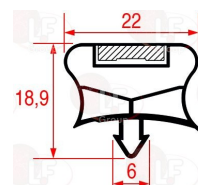

ELECTROLUX PROFESSIONAL 089148

ELECTROLUX PROFESSIONAL 0A9289