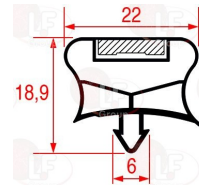

ELECTROLUX PROFESSIONAL 081724

ELECTROLUX PROFESSIONAL 089735

3186845 SNAP-IN GASKET 1515x685 mm

4083722 SNAP-IN GASKET 1530x826 mm