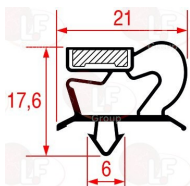

ELECTROLUX PROFESSIONAL 081943

ELECTROLUX PROFESSIONAL 080959