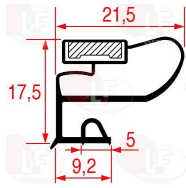

# ELECTROLUX PROFESSIONAL

Suitable for:

Suitable for:

**3186070 MIDDLE EDGED GASKET 770x670 mm**

**4088076 SNA-IN GASKET 1699x618 mm**

ELECTROLUX PROFESSIONAL 0A8049 ELECTROLUX PROFESSIONAL 081294

ELECTROLUX PROFESSIONAL 088076