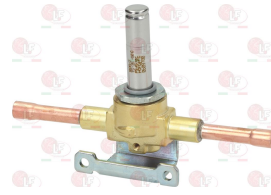

# ELECTROLUX PROFESSIONAL

Suitable for:

**3120917 COIL PARKER YB14 220V 14W WITH CABLE**  
50/60Hz

ELECTROLUX PROFESSIONAL 086051 ELECTROLUX PROFESSIONAL 086534

Suitable for:

**3120912 SOLENOID VALVE 1028/2  $\phi$  1/4"-6 mm**  
direct action NC