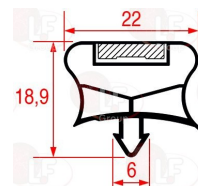

ELECTROLUX PROFESSIONAL 087691

ELECTROLUX PROFESSIONAL 099538

**4089148 SNAP-IN GASKET 411x280 mm
for Refrigerated table (ELECTROLUX PROFESSIONAL)
STRP11 - STRP16 - STRP22**

40A9289 SNAP-IN GASKET 430x238 mm