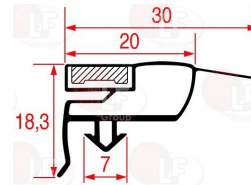

**4099531 SNAP-IN GASKET 585x415 mm**

ELECTROLUX PROFESSIONAL 089183

ELECTROLUX PROFESSIONAL 099531

**5048656 SNAP-IN GASKET 590x385 mm**

**3786586 SNAP-IN GASKET 590x397 mm**

ELECTROLUX PROFESSIONAL 082725