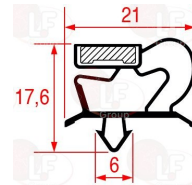

ELECTROLUX PROFESSIONAL 082740

ELECTROLUX PROFESSIONAL 031694

3186930 SNAP-IN DOOR GASKET 385x215 mm

3186921 SNAP-IN DOOR GASKET 385x275 mm