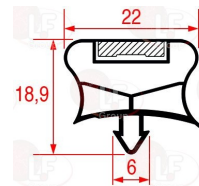

ELECTROLUX PROFESSIONAL 085719

ELECTROLUX PROFESSIONAL 083742

3186074 SNAP-IN GASKET 1544x652 mm

3186076 SNAP-IN GASKET 1570x670 mm