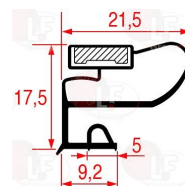

3186083 MIDDLE EDGED GASKET 640x390 mm