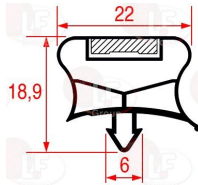

ELECTROLUX PROFESSIONAL 087664

ELECTROLUX PROFESSIONAL 082725

3786553 SNAP-IN GASKET 580x407 mm

4099531 SNAP-IN GASKET 585x415 mm