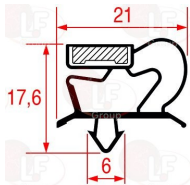

ELECTROLUX PROFESSIONAL 081724

ELECTROLUX PROFESSIONAL 089735

3186845 SNAP-IN GASKET 1515x685 mm

4083722 SNAP-IN GASKET 1530x826 mm