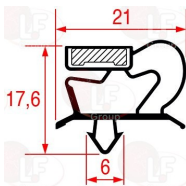

ELECTROLUX PROFESSIONAL 081772

ELECTROLUX PROFESSIONAL 082759

3186932 SNAP-IN DOOR GASKET 385x335 mm

3186931 SNAP-IN DOOR GASKET 600x385 mm