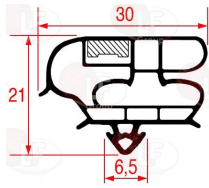

ELECTROLUX PROFESSIONAL

Suitable for:

Suitable for:

4094152 SNAP-IN GASKET 1590x610 mm

3186505 SNAP-IN GASKET 1695x600 mm

ELECTROLUX PROFESSIONAL 093257 ELECTROLUX PROFESSIONAL 094152

ELECTROLUX PROFESSIONAL 087357

3186507 SNAP-IN GASKET 1700x612 mm

3786482 SNAP-IN GASKET 1705x663 mm