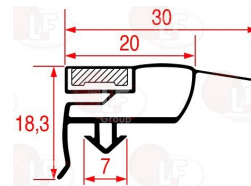

ELECTROLUX PROFESSIONAL 0A8992

ELECTROLUX PROFESSIONAL 087451

3186488 SNAP-IN GASKET 710x650 mm

3186071 SNAP-IN GASKET 730x710 mm