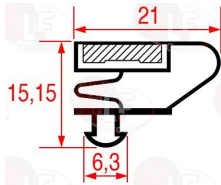

ELECTROLUX PROFESSIONAL 0A8365

ELECTROLUX PROFESSIONAL 082375

3186846 SNAP-IN DOOR GASKET 1530x665 mm

3186933 SNAP-IN DOOR GASKET 1570x665 mm