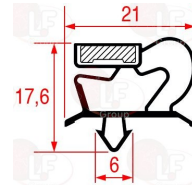

ELECTROLUX PROFESSIONAL 087664

ELECTROLUX PROFESSIONAL 082725

3786553 SNAP-IN GASKET 580x407 mm

4099531 SNAP-IN GASKET 585x415 mm