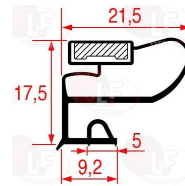

3186926 MIDDLE EDGED GASKET 382x335 mm

ELECTROLUX PROFESSIONAL 0A8048 ELECTROLUX PROFESSIONAL 081293 ELECTROLUX PROFESSIONAL 600107 ELECTROLUX PROFESSIONAL 084025

3186080 MIDDLE EDGED GASKET 390x185 mm