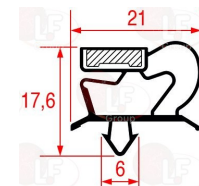

ELECTROLUX PROFESSIONAL 081943

ELECTROLUX PROFESSIONAL 080959