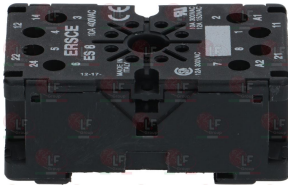

Relays

3351154 BASE OCTAL ES8 10A 400V
8 poles

ELECTROLUX PROFESSIONAL 053912

3351901 POWER RELAY FINDER 60.62.8.230.0000
230V 50/60Hz
2 exchange contacts 10A