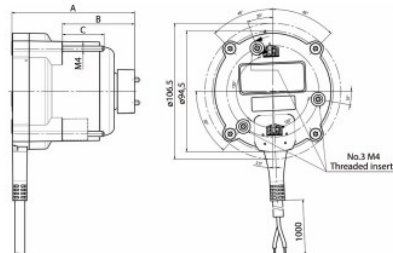

ELECTRONIC MOTORS ELCO ECM

LF Code	GEV code	Model	Power supply	Power Watt	Nominal speed rpm	A mm	B mm	C mm
3340168	601886	ECM 12	230V 50/60Hz	9/14	1400	81	48.5	24.5
3340215	601887	ECM 20	230V 50/60Hz	17/25	1400	96	56.5	32.5