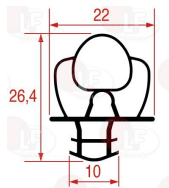

Suitable universal spare parts may not be included

Rel. 2018-02151441

Suitable for:

COSTAN

Suitable for:

Gaskets for refrigerators

3186078 SNAP-IN GASKET 1026 LENGTH 2500 mm

COSTAN

Gaskets in bundles

3286504 COLD ROOM GASKET - 25 m
profile dimensions 20x17 mm
colour white
for COSTAN

COSTAN

3286503 COLD ROOM GASKET - 6 m
profile dimensions 20x17 mm
colour white
for COSTAN

COSTAN

The data herewith contained may change without notice and LF SpA cannot be held responsible for possible errors stated or resulting by the use of this document. All rights reserved. No part of this publication may be reproduced without written permission by LF SpA.