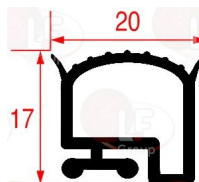

Suitable universal spare parts may not be included

Rel. 2018-02151441

Suitable for:

COSTAN

Suitable for:

Gaskets for refrigerators

3186078 SNAP-IN GASKET 1026 LENGTH 2500 mm

COSTAN

Gaskets in bundles

3286504 COLD ROOM GASKET - 25 m
profile dimensions 20x17 mm
colour white
for COSTAN

COSTAN

3286503 COLD ROOM GASKET - 6 m
profile dimensions 20x17 mm
colour white
for COSTAN

COSTAN

The data herewith contained may change without notice and LF SpA cannot be held responsible for possible errors stated or resulting by the use of this document. All rights reserved. No part of this publication may be reproduced without written permission by LF SpA.