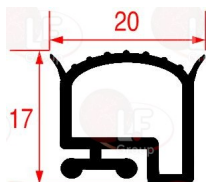

Suitable universal spare parts may not be included

Rel. 2018-02151441

Suitable for:

COSTAN

Suitable for:

Gaskets for refrigerators

3186078 SNAP-IN GASKET 1026 LENGTH 2500 mm

COSTAN

Gaskets in bundles

3286504 COLD ROOM GASKET - 25 m
profile dimensions 20x17 mm
colour white
for COSTAN

COSTAN

3286503 COLD ROOM GASKET - 6 m
profile dimensions 20x17 mm
colour white
for COSTAN

COSTAN

The data herewith contained may change without notice and LF SpA cannot be held responsible for possible errors stated or resulting by the use of this document. All rights reserved. No part of this publication may be reproduced without written permission by LF SpA.