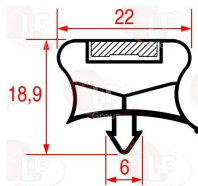

COLDLINE E020610520

Gaskets for refrigerators

- 3786467 SNAP-IN GASKET 1552x646 mm**
 for Refrigerated cupboard (COLDLINE) A160/INE

COLDLINE G106461552

- 5059827 SNAP-IN GASKET 608x433 mm**
 for Refrigerated table (COLDLINE) TA17/1M

COLDLINE G504330608

- 5060718 SNAP-IN GASKET 650x430 mm**
 for Refrigerated table (COLDLINE) TA13/1M

COLDLINE G504330653

Handles

- 3242916 HANDLE CHROMED 5210-40**
 length 402 mm
 distance between holes 376 mm
 with black insert

COLDLINE M340000020

Heating elements

- 5052493 HEATING ELEMENT DEFROSTING 600W 230V**
dimensions 520x85 mm
with cables 850 mm

COLDLINE R111060010

Hinges, catches and accessories

- 3053930 SHORT PIN HINGE INTERTECNICA 28XC**
with square pin 7.5 mm