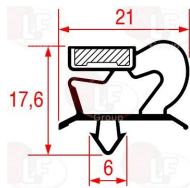

COLDLINE E020610520

Gaskets for refrigerators

- 3786467 SNAP-IN GASKET 1552x646 mm**
 for Refrigerated cupboard (COLDLINE) A160/INE

COLDLINE G106461552

- 5059827 SNAP-IN GASKET 608x433 mm**
 for Refrigerated table (COLDLINE) TA17/1M

COLDLINE G504330608

- 5060718 SNAP-IN GASKET 650x430 mm**
 for Refrigerated table (COLDLINE) TA13/1M

COLDLINE G504330653

Handles

- 3242916 HANDLE CHROMED 5210-40**
 length 402 mm
 distance between holes 376 mm
 with black insert

COLDLINE M340000020

Heating elements

- 5052493 HEATING ELEMENT DEFROSTING 600W 230V**
dimensions 520x85 mm
with cables 850 mm

COLDLINE R111060010

Hinges, catches and accessories

- 3053930 SHORT PIN HINGE INTERTECNICA 28XC**
with square pin 7.5 mm