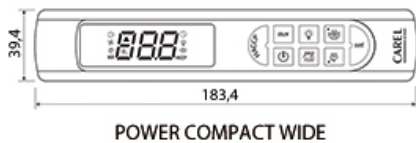

ELECTRONIC CONTROLLERS CAREL PB WIDE