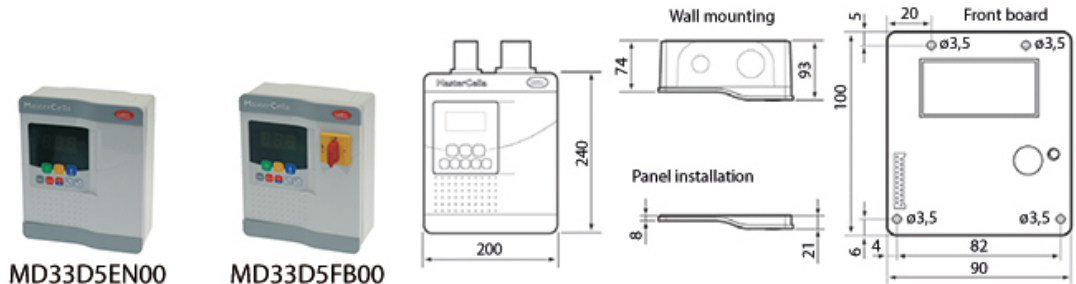

ELECTRICAL PANELS CAREL MASTERCELLA MD

CAREL

MD33D5EN00

MD33D5FB00

LF Code	Model	Relay outputs	Power supply	Probe	RTC	IR	DI	General power switch
3445229	MD33D5EN00	5-30A/16A/8A/8A/2Hp	230V	2-NTC			3	
3445214	MD33D5FB00	5-30A/16A/8A/8A/2Hp	230V	2-NTC	x	x	3	x