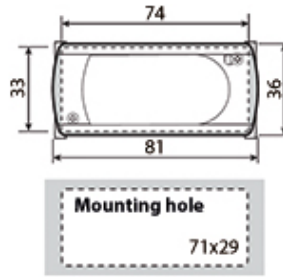

ELECTRONIC CONTROLLERS CAREL PJ-PY

CAREL

PJ

COMPACT

LF Code	Model	Relay outputs	Power supply	Probe	Digital input	RTC	Light switch	Suitable for
2102955	PJEZSNH0E0 COMPACT	30A Comp	230V	1-NTC				
3445215	PJEZS00000	8A Comp	230V	2-NTC	1			MERCATUS
5057406	PJEZS0P000	16A Comp	230V	2-NTC	1			
5058938	PYAO1C0522	12A Comp	230V	1-NTC				AFINOX
5055066	PYCO1SN59F	12A Comp	230V	1-NTC	1			CORECO-FAGOR
5040535	PJEZSOH000	30A Comp	230V	2-NTC	1			MERCATUS
3445216	PJEZSOA000	8A Comp-8A Aux	230V	2-NTC	1			
3445249	PJS1Y0P000	16A Comp-8A Agt	230V	2-NTC	1			
2101745	PJEZS0G000	30A Comp-8A Aux	230V	2-NTC	1			
2102337	PJEZY0H000	30A Comp-8A Def	230V	2-NTC	1			
3445217	PJEZC00000	8A Comp-8A Def-8A Fan	230V	2-NTC	1			IILSA-WHIRLPOOL
5051488	PYCO1LO51G	12A Comp-8A Def-8A Fan	230V	2-NTC	1			CORECO-FAGOR
3445439	PYIA1Z055P	12A Comp-8A Fan-8A Light	230V	2-NTC	1			ISA TASSELLI
3445416	PYIA1Z052N	12A Comp-8A Def-8A Fan	230V	2-NTC				ISA TASSELLI
5068601	PJEZCOP000	16A Comp-8A Def-8A Fan	230V	2-NTC	1			
7100643	PYIL1U0525	16A Comp-8A Def-8A Fan	230V	2-NTC	1			IILSA-WHIRLPOOL
7106435	PJEZC0H000	30A Comp-8A Def-8A Fan	230V	2-NTC	1			
3445332	PJEZCOM000	30A Comp-8A Def-8A Fan	230V	2-NTC	1	x		
3445425	PJS2C0H000	30A Comp-8A Def-8A Light	230V	2-NTC	1	x	x