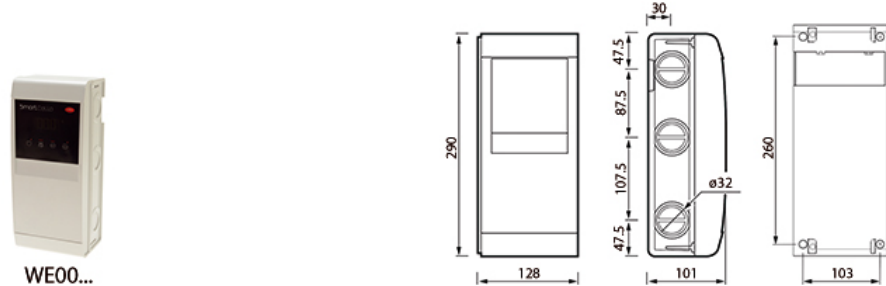

ELECTRICAL PANELS CAREL SMARTCELLA

CAREL

WE00...

LF Code	Model	Relay outputs	Power supply	Probe	DI
3545005	WE00S1EN00	1-16A	230V	2-NTC	3
3545006	WE00C2HN00	4-2Hp/16A/8A/8A	230V	2-NTC	3