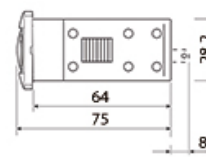

ELECTRONIC CONTROLLERS CAREL PB