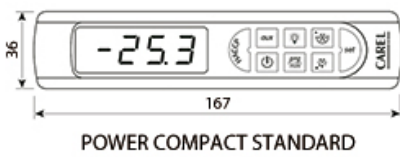

ELECTRONIC CONTROLLERS CAREL PB