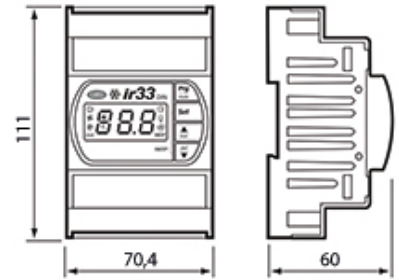

ELECTRONIC CONTROLLERS CAREL DN

CAREL

LF Code	Model	Relay outputs	Power supply	Probe	RTC	IR	Digital input
3445212	DN33S0EN00	16A Comp	230V	2-NTC			3
3445202	DN33F0ET00	16A Comp-16A Def-8A Fan-8A Aux/Light	230V	2-NTC	x	x	3
3445213	DN33C0LB00	16A Comp-16A Def-8A Fan-8A Aux/Light	12-24Vac	2-NTC	x	x	3

montaggio su guida DIN

ELECTRONIC CONTROLLERS CAREL IR33

CAREL