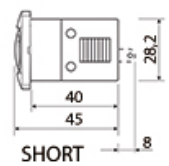

ELECTRONIC CONTROLLERS CAREL PB