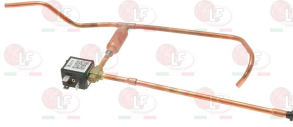

Suitable for:

AHT

Suitable for:

Solenoid valves

3120588 ELECTROVALVE PEVEKO EVRE 6002.02
with coil 230V 50/60Hz
tube $\varnothing$ 6 mm
for Display cabinet (AHT) - Series MIAMI
Series PARIS