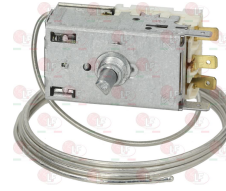

AHT 225649

AHT 361728

3744080 THERMOSTAT RANCO K54 L1973
3 contacts 6A 250V
capillary 1200 mm
D-shaft $\varnothing$ 6x4.6 mm
for Display cabinet refrigerated (AHT)
Series PARIS - Series SALZBURG