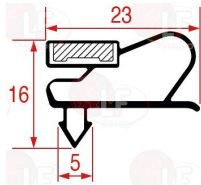

Gaskets for refrigerators

1. **3786557 SNAP-IN DOOR GASKET 585x465 mm**
   for Refrigerated cupboard (AHT) CMV100