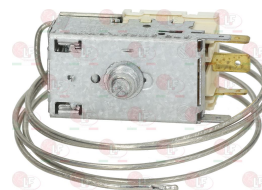

AHT 220123

3744081 THERMOSTAT RANCO K22 L1076
3 contacts 6A 250V
capillary 1200 mm
for Display cabinet refrigerated (AHT) RIOS175