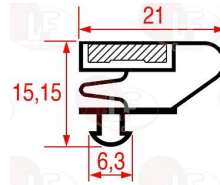

AHT 104550

1. **3786558 SNAP-IN GASKET 490x420 mm**
   for Refrigerated cupboard (AHT) CMV50