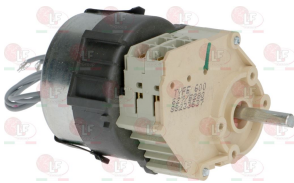

UNIVERBAR 4751

Contactors

1454001 CONTACTOR ALLEN-BRADLEY K09 20A 400V
 coil 230V 50/60Hz
 4 normally open contacts

UNIVERBAR 3045

Controllers and changeover switches

3322283 CONTROLLER 600/627/5280 2 CAMS
 230V 50/60Hz
 D-shaped pin \varnothing 6x4.6 mm
 for Dishwasher (UNIVERBAR) BRAMA - CASTA - LOGOS
 LOGOSD - MIDI50 - MIDI50D - OMEGA - OMEGAD
 SINCRO - SINCROD - TOP - UBF850/2R
 for Glasswasher/Cupwasher (UNIVERBAR) BET37
 BET37D - BET40 - BET40D - ERGON - ERGOND
 MIDI40 - MIDI40D - MINIBET - MINIBETD - MIX
 UBF530/2R - UBR530/2R

UNIVERBAR 1912

UNIVERBAR 4090

3322282 CONTROLLER 600/642/5180 4 CAMS
 230V 50/60Hz
 for regeneration
 for Dishwasher (UNIVERBAR) BET34D - LOGOSD
 MIDI50D - OMEGAD - SINCROD
 for Glasswasher/Cupwasher (UNIVERBAR) BET37D
 BET40D - ERGOND - MIDI40D - MINIBETD