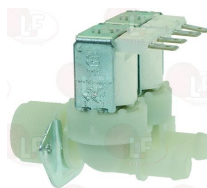

UNIVERBAR 4331

Suitable for:

UNIVERBAR

Suitable for:

Solenoid valves

3120405 SOLEN. VALVE T&P 1 WAY 180°
230V 50/60Hz - max. temperature 90°C
inlet 3/4" - outlet ø 10.5 mm

UNIVERBAR 4075

3120407 SOLEN. VALVE T&P 2 WAY 180°
230V 50/60Hz - max. temperature 90°C
inlet 3/4" - two outlets ø 10.5 mm