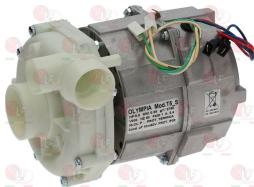

UNIVERBAR 3823

3068010 CAPACITOR DUCATI ENERGIA 6,3 μ F
 450V 50/60Hz
 operating temperature -25 +85°C
 lead connection 6.35x0.8 mm
 \varnothing 32xh55 mm

UNIVERBAR 1363

3068097 CAPACITOR ELECTRICAL 6.3 μ F
 450V 50/60Hz - \varnothing 30xh51 mm

UNIVERBAR 4743

3068014 CAPACITOR DUCATI ENERGIA 8 μ F
 450V 50/60Hz
 operating temperature -25 +85°C
 lead connection 6.35x0.8 mm
 \varnothing 32x55 mm

UNIVERBAR 4110

Suitable for:

3122268 GASKET FOR PUMP HOUSING OP T.41/T.5

UNIVERBAR 1502

3122269 PUMP HOUSING OP T.4/T.41 0.40HP
inlet external \varnothing 29 mm - outlet external \varnothing 28 mm

UNIVERBAR 1500

3122566 ELECTRIC PUMP OP T.5_S 0.50HP
inlet external \varnothing 50 mm - outlet external \varnothing 40 mm
additional outlet \varnothing 30 mm
hose end fitting closed external \varnothing 12 mm
0.35kW 230V 50Hz 2.4A - Rpm 2750
capacitor 10 μ f
for Dishwasher (UNIVERBAR) CASTA - MIDIS0
MIDI50D - SINCRO - SINCROD

UNIVERBAR 3730

3068080 CAPACITOR ELECTRICAL 10 μ F
450V 50/60Hz - \varnothing 30xh71 mm

UNIVERBAR 3733

UNIVERBAR

Suitable for:

3122375 IMPELLER OP \varnothing 80 mm
threaded coupling
for models T.33 - T.45