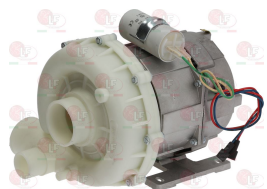

UNIVERBAR 3730

3068080 CAPACITOR ELECTRICAL 10 μ F
450V 50/60Hz - \varnothing 30xh71 mm

UNIVERBAR 3733

UNIVERBAR

Suitable for:

3122375 IMPELLER OP \varnothing 80 mm
threaded coupling
for models T.33 - T.45

UNIVERBAR 3208

3068016 CAPACITOR DUCATI ENERGIA 10 μ F
450V 50/60Hz
operating temperature -25 +85 $^{\circ}$ C
lead connector 6.35x0.8 mm
 \varnothing 36xh58 mm

UNIVERBAR 3733

3122268 GASKET FOR PUMP HOUSING OP T.41/T.5

UNIVERBAR 1502

Suitable for:

3122616 IMPELLER FOR PUMP OP \varnothing 90 mm
for models T.30 - T.5

UNIVERBAR 3731

UNIVERBAR

Suitable for:

3122024 SEAL MECHANICAL FOR SHAFT \varnothing 12 mm
metal seal internal \varnothing 11 mm - \varnothing external 24 mm
height 15.5 mm
back. element internal \varnothing 14 mm - \varnothing external 26 mm
height 8 mm

UNIVERBAR 3208

3122567 ELECTRIC PUMP OP T.75 0.75HP
external inlet \varnothing 50 mm - external outlet \varnothing 50 mm
open supplementary outlet external \varnothing 30 mm
open hose end fitting external \varnothing 10 mm
0.75HP 230V 50Hz 3.2A - rpm 2750
capacitor 12.5 μ f
for Dishwasher (UNIVERBAR) BRAMA - LOGOS - LOGOSD
OMEGA - OMEGAD