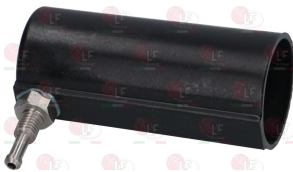

UNIVERBAR 2018

3060095 AIR CHAMBER $\varnothing$ 38x90 mm
hose end fitting $\varnothing$ 5 mm
for Dishwasher (UNIVERBAR) BRAMA - CASTA - COSMO
LOGOS - LOGOSD - MIDI50 - MIDI50D - OMEGA
OMEGAD - SINCRO - SINCROD
for Dishwasher hood type (UNIVERBAR) COMPACT
for Glasswasher/Cupwasher (UNIVERBAR) ERGON
ERGOND - MICRO - MIDI40 - MIDI40D

UNIVERBAR 1360

UNIVERBAR 1360I

3060097 FLAT GASKET $\varnothing$ 14x8x2 mm
for air chamber
for Dishwasher (UNIVERBAR) LOGOS - OMEGA - SINCRO
TOP
for Glasswasher/Cupwasher (UNIVERBAR) ERGON - MIX