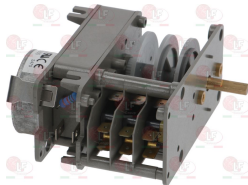

UNIC

Contactors

- 3351012 CONTACTOR SIEMENS 3TG1001-1AL2**
 16A 230V 50/60Hz
 contacts:3 NO + 1 NC
 for Glasswasher/Cupwasher (UNIC) A10AJ - A10J
 A11AJ - A11J

UNIC

Controllers and changeover switches

- 3322261 CONTROLLER P265 3 CAMS**
 240 seconds cycle
 230V 50/60Hz
 counter-clockwise rotation
 D-shaped pin \varnothing 6x4.6 mm

UNIC

- 3446200 CONTROLLER 7802F1 2 CAMS**
 180 second cycle
 230V 50Hz
 without pin
 for drain pump

UNIC

UNIC LF-5014710

- 3322260 CONTROLLER 7805DV 5 CAMS**
 1st cycle 6 seconds
 2nd cycle 180 seconds
 230V 50Hz
 without pin
 for Dishwasher (UNIC) A61A

UNIC

Suitable for:

UNIC

Suitable for:

Drain assembly

3316141 DRAIN ASSEMBLY \varnothing 1"1/4
for Dishwasher (UNIC) A410E

UNIC

3160040 O-RING 03168 EPDM
ring thickness 2.62 mm - internal \varnothing 42.52 mm
for Dishwasher (UNIC) A100 - A410E
for Glasswasher/Cupwasher (UNIC) A10AJ - A11AJ
A11J - A20 - A21

UNIC

- 3122433 ELECTRIC PUMP AP IM32591 0.60HP**
 inlet external \varnothing 30 mm - outlet external \varnothing 30 mm
 0.60HP 230V 50Hz - Rpm 2850
 capacitor 12.5 μ f

UNIC

Suitable for:

UNIC

3122434 ELECTRIC PUMP APIM 2031 1HP
 inlet external \varnothing 45 mm - outlet external \varnothing 40 mm
 1HP 230V 50Hz - Rpm 2800
 capacitor 12 μ f
 for Dishwasher (UNIC) A410E