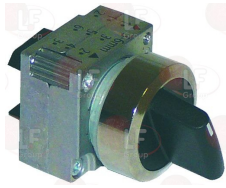

UNIC

3319524 SWITCH ON/OFF SIEMENS
 with support
 mounting hole \varnothing 22 mm

UNIC

3454040 CONTACT SIEMENS 3SB3400-0C 12A 400V
 1 contact NC
 for Dishwasher hood type (UNIC) A61

UNIC

3319510 CONTACT SIEMENS 3SB3400-0B 10A 400V
 1 contact NO
 for Dishwasher (UNIC) A61A

UNIC LF-3057282

UNIC LF-3454035

Suitable for:

UNIC

3319523 SWITCH 3 POSITIONS SIEMENS
with support
mounting hole \varnothing 22 mm
for Dishwasher (UNIC) A61A

UNIC

Suitable for:

3319510 CONTACT SIEMENS 3SB3400-0B 10A 400V
1 contact NO
for Dishwasher (UNIC) A61A