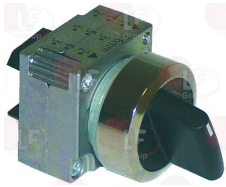

UNIC

3743576 WASHING COLUMN 4CT MOULD 24
 for Dishwasher (UNIC) A410E

UNIC

Switches

3319174 PUSH-BUTTON BIPOLAR ORANGE 16A 250V
 16(4)A 250V - max. temperature 120°C
 with indicator light - mounting hole 22x30 mm
 for Dishwasher (UNIC) A410E

UNIC

3319524 SWITCH ON/OFF SIEMENS
 with support
 mounting hole \varnothing 22 mm

UNIC

3454040 CONTACT SIEMENS 3SB3400-0C 12A 400V
 1 contact NC
 for Dishwasher hood type (UNIC) A61

UNIC

3319510 CONTACT SIEMENS 3SB3400-0B 10A 400V
 1 contact NO
 for Dishwasher (UNIC) A61A