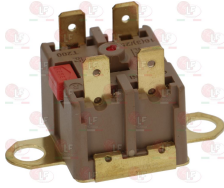

UNIC

3186181 O-RING 03068 EPDM
ring thickness 2.62 mm - internal \varnothing 17.13 mm
for Glasswasher/Cupwasher (UNIC) A10AJ - A10J
A11AJ - A11J - A20 - A21

UNIC

Contact thermostats

- 3744070 SAFETY THERMOSTAT FOR TANK 85°C**
 4 contacts 16A 250V
 for Dishwasher hood type (UNIC) A61

UNIC

Contactors

- 3351012 CONTACTOR SIEMENS 3TG1001-1AL2**
 16A 230V 50/60Hz
 contacts:3 NO + 1 NC
 for Glasswasher/Cupwasher (UNIC) A10AJ - A10J
 A11AJ - A11J

UNIC

Controllers and changeover switches

- 3322261 CONTROLLER P265 3 CAMS**
 240 seconds cycle
 230V 50/60Hz
 counter-clockwise rotation
 D-shaped pin \varnothing 6x4.6 mm

UNIC

- 3446200 CONTROLLER 7802F1 2 CAMS**
 180 second cycle
 230V 50Hz
 without pin
 for drain pump

UNIC

UNIC LF-5014710

- 3322260 CONTROLLER 7805DV 5 CAMS**
 1st cycle 6 seconds
 2nd cycle 180 seconds
 230V 50Hz
 without pin
 for Dishwasher (UNIC) A61A