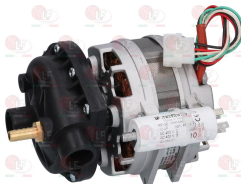

UNIC

- 3446200 CONTROLLER 7802F1 2 CAMS**
 180 second cycle
 230V 50Hz
 without pin
 for drain pump

UNIC

UNIC LF-5014710

- 3322260 CONTROLLER 7805DV 5 CAMS**
 1st cycle 6 seconds
 2nd cycle 180 seconds
 230V 50Hz
 without pin
 for Dishwasher (UNIC) A61A

UNIC

- 3160198 ING NUT FOR INLET BOSS \varnothing 1"1/4**
 for Dishwasher (UNIC) A100 - A410E
 for Glasswasher/Cupwasher (UNIC) A10AJ - A11AJ
 A11J - A20 - A21

UNIC LF-3160041

Electric pumps

- 3122432 ELECTRIC PUMP AP IM1629030 0.30HP**
 inlet external \varnothing 32 mm - outlet external \varnothing 31 mm
 0.30HP 230V 50Hz - Rpm 2800
 capacitor 10 μ f
 for Glasswasher/Cupwasher (UNIC) A10J - A11J - A20
 A21

UNIC

- 3122433 ELECTRIC PUMP AP IM32591 0.60HP**
 inlet external \varnothing 30 mm - outlet external \varnothing 30 mm
 0.60HP 230V 50Hz - Rpm 2850
 capacitor 12.5 μ f

UNIC

Suitable for:

UNIC

3122434 ELECTRIC PUMP APIM 2031 1HP
 inlet external \varnothing 45 mm - outlet external \varnothing 40 mm
 1HP 230V 50Hz - Rpm 2800
 capacitor 12 μ f
 for Dishwasher (UNIC) A410E

UNIC

3122728 ELECTRIC PUMP IME EP100C 1HP
 inlet external \varnothing 46 mm - outlet external \varnothing 41 mm
 0,75kW 230V 50Hz - capacitor 12.5 μ f

UNIC

UNIC LF-5013635

Filters

3160464 FILTER SURFACE S/STEEL 230x200 mm
 for Dishwasher (UNIC) A61A - A61B
 for Dishwasher hood type (UNIC) A61