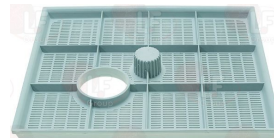

UNIC

3160321 FILTER 230x200 mm
for Dishwasher (UNIC) A410E