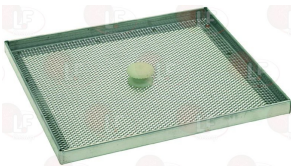

UNIC

3122728 ELECTRIC PUMP IME EP100C 1HP
 inlet external \varnothing 46 mm - outlet external \varnothing 41 mm
 0,75kW 230V 50Hz - capacitor 12.5 μ f

UNIC

UNIC LF-5013635

Filters

3160464 FILTER SURFACE S/STEEL 230x200 mm
 for Dishwasher (UNIC) A61A - A61B
 for Dishwasher hood type (UNIC) A61