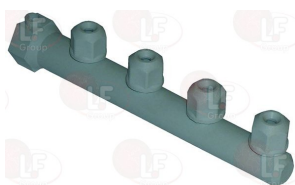

Suitable for:

UNIC

Suitable for:

3349477 PUMP OUTLET HOSE
internal $\varnothing$ 29-40 mm
overall length 1275 mm
for Dishwasher (UNIC) A61A - A61B
for Dishwasher hood type (UNIC) A61

UNIC

Wash and rinse arms for warewashers

3743602 LOWER/UPPER WASH ARM
length 220 mm with jets
for Glasswasher/Cupwasher (UNIC) A10AJ - A10J
A11AJ - A11J - A20 - A21