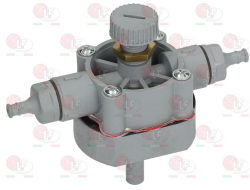

UNIC

3324004 PLUG FOR RINSE AID CONTAINER \varnothing 2x80 mm
for Dishwasher (UNIC) A410E

UNIC

3439001 RINSE AID CONTAINER
for Dishwasher (UNIC) A410E

UNIC

Suitable for:

UNIC

Suitable for:

Rinse aid pumps and accessories

3090070 DOSING PUMP IB1 FOR RINSE AID
with smooth connecting tube \varnothing 10 mm
flow rate adjuster

UNIC

3090073 INJECTOR DIAPHRAGM

UNIC

3090072 INJECTOR NON-RETURN VALVE