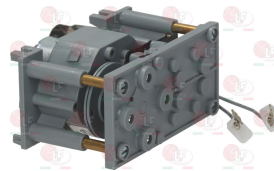

UNIC

Contactors

- 3351012 CONTACTOR SIEMENS 3TG1001-1AL2**
 16A 230V 50/60Hz
 contacts:3 NO + 1 NC
 for Glasswasher/Cupwasher (UNIC) A10AJ - A10J
 A11AJ - A11J

UNIC

Controllers and changeover switches

- 3322261 CONTROLLER P265 3 CAMS**
 240 seconds cycle
 230V 50/60Hz
 counter-clockwise rotation
 D-shaped pin \varnothing 6x4.6 mm

UNIC

- 3446200 CONTROLLER 7802F1 2 CAMS**
 180 second cycle
 230V 50Hz
 without pin
 for drain pump

UNIC

UNIC LF-5014710

- 3322260 CONTROLLER 7805DV 5 CAMS**
 1st cycle 6 seconds
 2nd cycle 180 seconds
 230V 50Hz
 without pin
 for Dishwasher (UNIC) A61A

UNIC

Suitable for:

UNIC

Suitable for:

Drain assembly

3316141 DRAIN ASSEMBLY \varnothing 1"1/4
for Dishwasher (UNIC) A410E

UNIC

3160040 O-RING 03168 EPDM
ring thickness 2.62 mm - internal \varnothing 42.52 mm
for Dishwasher (UNIC) A100 - A410E
for Glasswasher/Cupwasher (UNIC) A10AJ - A11AJ
A11J - A20 - A21