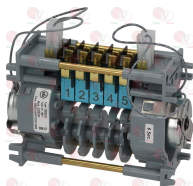

UNIC

Contactors

- 3351012 CONTACTOR SIEMENS 3TG1001-1AL2**
 16A 230V 50/60Hz
 contacts:3 NO + 1 NC
 for Glasswasher/Cupwasher (UNIC) A10AJ - A10J
 A11AJ - A11J

UNIC

Controllers and changeover switches

- 3322261 CONTROLLER P265 3 CAMS**
 240 seconds cycle
 230V 50/60Hz
 counter-clockwise rotation
 D-shaped pin \varnothing 6x4.6 mm

UNIC

- 3446200 CONTROLLER 7802F1 2 CAMS**
 180 second cycle
 230V 50Hz
 without pin
 for drain pump

UNIC

UNIC LF-5014710

- 3322260 CONTROLLER 7805DV 5 CAMS**
 1st cycle 6 seconds
 2nd cycle 180 seconds
 230V 50Hz
 without pin
 for Dishwasher (UNIC) A61A

UNIC

Suitable for:

UNIC

Suitable for:

Drain assembly

3316141 DRAIN ASSEMBLY \varnothing 1"1/4
for Dishwasher (UNIC) A410E

UNIC

3160040 O-RING 03168 EPDM
ring thickness 2.62 mm - internal \varnothing 42.52 mm
for Dishwasher (UNIC) A100 - A410E
for Glasswasher/Cupwasher (UNIC) A10AJ - A11AJ
A11J - A20 - A21

UNIC

- 3122433 ELECTRIC PUMP AP IM32591 0.60HP**
 inlet external \varnothing 30 mm - outlet external \varnothing 30 mm
 0.60HP 230V 50Hz - Rpm 2850
 capacitor 12.5 μ f

UNIC

Suitable for:

UNIC

3122434 ELECTRIC PUMP APIM 2031 1HP
 inlet external \varnothing 45 mm - outlet external \varnothing 40 mm
 1HP 230V 50Hz - Rpm 2800
 capacitor 12 μ f
 for Dishwasher (UNIC) A410E