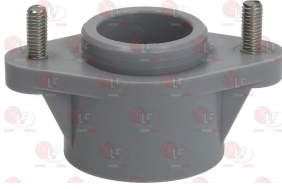

Suitable for:

Suitable for:

5032903 CONVEYOR LOWER BUSHING
external $\varnothing$ 45 mm - internal $\varnothing$ 25 mm
height 38 mm - screws M6x14
for Dishwasher (THIRODE) Oreane LT PRO 1
Oreane LT PRO 2 - Oreane LT PRO 3 - Oreane LT1
Oreane LT2