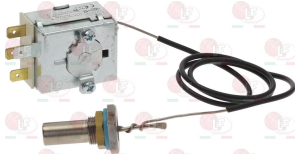

Suitable for:

THIRODE

Suitable for:

Thermostats

3444604 SET TEMPERATURE THERMOSTAT F/TANK 53°C
preset temperature
covered capillary 600 mm
button bulb $\varnothing$ 14x31 mm
16A 250V
for Dishwasher (THIRODE) OREANE LF

THIRODE 2001967H

THIRODE 5509E

3186612 GASKET FLAT ASBESTOS FREE $\varnothing$ 20x14x2 mm
for thermostat bulb
for Dishwasher (THIRODE) OREANE LF