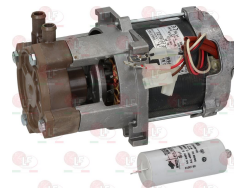

THIRODE 2001856H

5007992 ELECTRIC PUMP VOLUMETRIC LGB PPL46DX
0,32kW/0.43HP 230V 50Hz capacitor 8µF
hose-end fitting inlet-outlet ø 12 mm
for Dishwasher hood type (THIRODE) OREANELC
OREANELC PRO
for Dishwasher (THIRODE) OREANE LB PRO 4
OREANE LC - OREANE LC PRO GL40HE