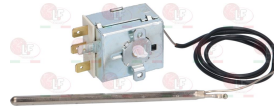

THIRODE 901034

3444612 SINGLE-PHASE THERMOSTAT FOR BOILER 85°C
15A 250V
covered capillary 600 mm
bulb $\varnothing$ 6x120 mm
for Dishwasher (THIRODE) OREANE LF