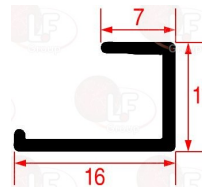

THIRODE 2001362H

6437058 DOOR GASKET 430 mm
profile dimensions 16x11 mm
for Dishwasher (THIRODE) OREANE LV 31
OREANE LV 385 - OREANE LV 41