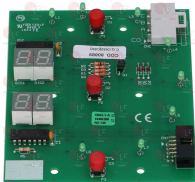

THIRODE 2002534H

1. **3390210 CONTROL BOARD**
   dimensions 97x120 mm
   for Dishwasher (THIRODE) Oreane LB PRO 5
   Oreane LT1 - Oreane LT2 - OREANE LB PRO 2
   OREANE LB PRO 3 - OREANE LB PRO 4
   OREANE LC PRO GL40HE

THIRODE 2001920H

THIRODE 2002432H

1. **6080934 FLAT CABLES 10 POLES 730 mm**
   for Dishwasher (THIRODE) OREANE LC PRO GL40HE