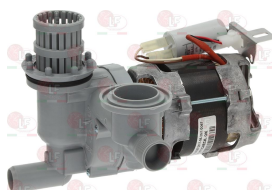

THIRODE 2001296H

3122196 ELECTRIC PUMP LGB W210SX 0.32HP
with manifold and filter
0.32HP 230V 50Hz 1.1A - Rpm 2800
capacitor 6.3 μ f
for Dishwasher (THIRODE) OREANE LV 31
OREANE LV 385 - OREANE LV 41

THIRODE 2001297H

3122860 ELECTRIC PUMP LGB ZFC1121DX 0.33HP
inlet external $\varnothing$ 28 mm - outlet external $\varnothing$ 26 mm
0.25kW 230V 50Hz - capacitor 6.3 μ F