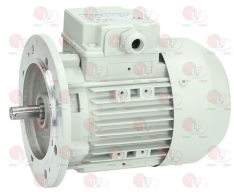

Motors

5018834 MOTOR THREE PHASE FIR 3553 FLANGE B5
400V 50/60Hz - 6-8 pole - 0.3/0.15HP - 1.5/1A
for Dishwasher (THIRODE) Oreane LT PRO 1
Oreane LT PRO 2 - Oreane LT PRO 3 - Oreane LT1
Oreane LT2