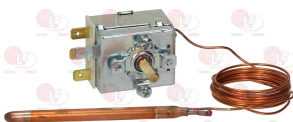

3444004 THERMOSTAT SINGLE-PHASE TR2 0-90°C

D-shaped pin $\varnothing$ 6x4.6 mm
capillary length 1500 mm - 15A 250V
bulb $\varnothing$ 6.5x95 mm
for Dishwasher (THIRODE) VSL450