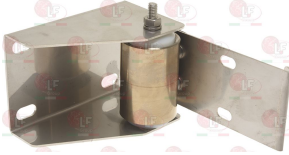

Suitable for:

5060752 SET SPRING PRE-WASH DOOR
dimensions support 95x66x61 mm
for Dishwasher (THIRODE) Oreane LT PRO 1
Oreane LT PRO 2 - Oreane LT PRO 3 - Oreane LT1
Oreane LT2

THIRODE 2001228H

Suitable for:

5062744 SUPPORT STAIN. STEEL FOR DOOR SPRINGS
fastening base 95x65 mm
for Dishwasher (THIRODE) Oreane LT PRO 1
Oreane LT PRO 2 - Oreane LT PRO 3 - Oreane LT1
Oreane LT2