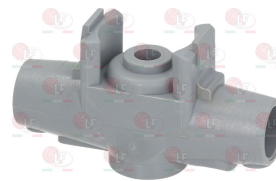

THIRODE 2001374H

3243976 BODY FOR RINSE IMPELLER
without bushes
for Dishwasher (THIRODE) Oreane LB PRO 5
OREANE LB PRO 1 - OREANE LB PRO 2
OREANE LB PRO 3 - OREANE LB PRO 4 - OREANE LC
for Dishwasher hood type (THIRODE)
OREANE LC PRO GL74TH

THIRODE 2001943H

3243009 O-RING 0106 EPDM
ring thickness 1.78 mm - internal ø 6.75 mm
for Dishwasher (THIRODE) OREANE LB PRO 1
OREANE LF - OREANE LV 31 - OREANE LV 41