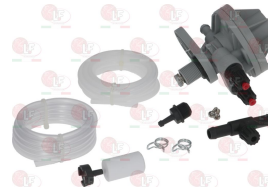

THIRODE 2001568H

6926278 RINSE AID DOSING PUMP DIB-E
open back fitting for connection to the
auxiliary pump
hydraulic system for rinse aid dosing
in dishwashers, it does not need
power connection
adjustable flow rate: 0÷3 cm³
connection between solenoid valve & boiler (dib-e)
for Dishwasher (THIRODE) OREANE LC
OREANE LC PRO GL40HE - OREANE LF
OREANE LF PRO - OREANE LV 31 - OREANE LV 350
OREANE LV 41