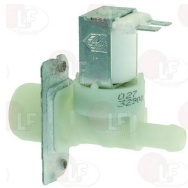

Solenoid valves

1. **3120005 SOLEN. VALVE ELBI TYPE 329 1 WAY 180°**
   220/240V 50/60Hz - max. temperature 90°C
   inlet 3/4" - outlet ø 10.5 mm
   for Dishwasher (THIRODE) Oreane LB PRO 5
   Oreane LT1 - Oreane LT2 - OREANE LB PRO 1
   OREANE LB PRO 2 - OREANE LB PRO 3
   OREANE LB PRO 4 - OREANE LC
   OREANE LC PRO GL40HE - OREANE LC PRO HP 500
   OREANE LC PRO 500 - OREANE LF - OREANE LF PRO
   OREANE LV 31 - OREANE LV 350 - OREANE LV 385
   OREANE LV 41

THIRODE 144937
THIRODE 314334

THIRODE 2001650H

THIRODE 2001651H

1. **3120556 SOLEN. VALVE ELBI TYPE 349 2 WAY 180°**
   230V 50/60Hz - max. temperature 90°C
   inlet 3/4" - two outlets ø 10.5 mm
   1 outlet with red adjuster 0.5 L/min
   for Dishwasher (THIRODE) OREANE LF - OREANE LF PRO
   OREANE LV 31 - OREANE LV 41