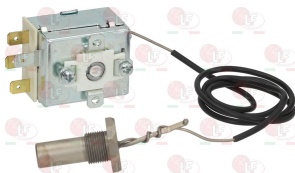

THIRODE 2001966H

THIRODE 5508E

3444613 SINGLE-PHASE THERMOSTAT FOR TANK 60°C
 15A 250V
 covered capillary 600 mm
 button bulb \varnothing 14 mm

THIRODE 5868E

3186612 GASKET FLAT ASBESTOS FREE \varnothing 20x14x2 mm
 for thermostat bulb
 for Dishwasher (THIRODE) OREANE LF