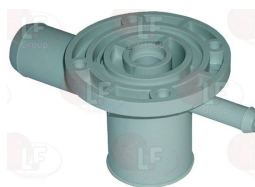

Suitable for:

THIRODE

Suitable for:

5037316 WASH-ARM UPPER PLASTIC
dimensions external size 405x400 mm
for Dishwasher (THIRODE) OREANE LV 31
OREANE LV 385 - OREANE LV 41

THIRODE 2001597H

3743594 WASH/RINSE ARM ASSEMBLY
length 470 mm
for Dishwasher (THIRODE) VSL300 - VSL450P - VSL500
VSL650 - VSL800
for Dishwasher hood type (THIRODE) VSL900
VSL900P

THIRODE 231524

3743513 BUSHING FOR ARM ASSEMBLY
for Dishwasher hood type (THIRODE) VSL1100
VSL1500

THIRODE 983002

THIRODE 983003

3243009 O-RING 0106 EPDM
ring thickness 1.78 mm - internal $\varnothing$ 6.75 mm
for Dishwasher (THIRODE) OREANE LB PRO 1
OREANE LF - OREANE LV 31 - OREANE LV 41

THIRODE 2001978H

THIRODE 966010

THIRODE 2001978HK

THIRODE 5814E

3743600 BOTTOM MANIFOLD

THIRODE 281513

THIRODE 981201

3743548 MIDDLE BRACKET
for Dishwasher (THIRODE) VSL300 - VSL450 - VSL500
VSL650 - VSL650P - VSL800
for Dishwasher hood type (THIRODE) VSL850 - VSL900
VSL900P

THIRODE 981208

3743516 RINSE JET
for Dishwasher (THIRODE) VSL300 - VSL450P - VSL650
VSL800
for Dishwasher hood type (THIRODE) VSL1100
VSL1100P - VSL1500 - VSL850 - VSL900

THIRODE 981209