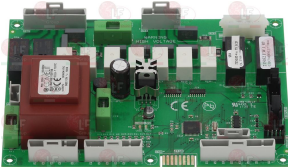

THIRODE 2001085H

1. **7109764 CIRCUIT BOARD**
   dimensions 178x127 mm