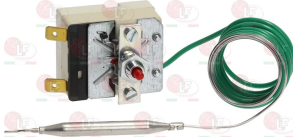

Suitable for:

Suitable for:

3444899 SINGLE-PHASE THERMOSTAT 135°C

manual reset
capillary length 1500 mm
bulb $\varnothing$ 6x80 mm