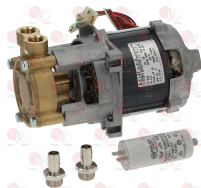

THIRODE 2001280H

THIRODE 2002418H

THIRODE

Suitable for:

6080845 IMPELLER LGB ZF400SX ø 101 mm
for Dishwasher (THIRODE) OREANE LB PRO 1

THIRODE 2001707H

Electric pumps for pressure increase

3122454 ELECTRIC PUMP LGB PS46RH 0.60HP
inlet ø 3/8" F - outlet ø 3/8" F
0.60HP 230V 50Hz 2.5A - Rpm 2800
capacitor 10µF
with 2 hose-end fittings ø 3/8"x 12mm
for pressure increase