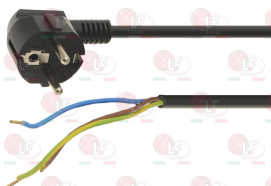

THIRODE 2001516H

THIRODE 5842E

Electrical cables

3050150 POWER SUPPLY CABLE 3x1.5 mm²
with plug SCHUKO
overall length 2500 mm
for Dishwasher (THIRODE) OREANE LV 31
OREANE LV 350 - OREANE LV 385 - OREANE LV 41