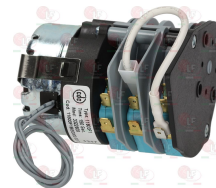

THIRODE 2001138H

THIRODE 2001140H

THIRODE 5875E

Controllers and changeover switches

3322613 CONTROL SELECTOR 7804DV 4 CAMS
 1st cycle 60 seconds
 2nd cycle 20 minutes
 230V 50/60Hz
 2 motors
 for Dishwasher (THIRODE) OREANE LF

THIRODE 2001550H

3322609 CONTROLLER 11803F1 3 CAMS
 150-second cycle
 230V 50/60Hz
 without pin
 former model 600/636/5200 - PWE5
 for Dishwasher (THIRODE) OREANE LV 31
 OREANE LV 41

THIRODE 2001964H

THIRODE 5506E