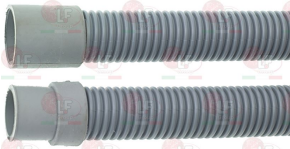

THIRODE 2001740H

THIRODE 919024

3450188 DRAIN HOSE \varnothing 24x300 mm
sleeves internal \varnothing 24/21 mm
for Dishwasher (THIRODE) OREANE LF

THIRODE 2001391H

3450028 DRAIN HOSE \varnothing 29x1500 mm
muffs internal \varnothing 24 and 28 mm
max temperature 90°C
for Dishwasher (THIRODE) OREANE LV 31
OREANE LV 350 - OREANE LV 385 - OREANE LV 41