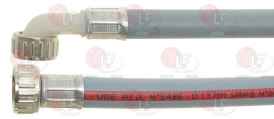

Suitable for:

THIRODE

Suitable for:

Inlet hoses

3449055 INLET ELBOW HOSE ø 3/4" FF 1500 mm
thermoplastic hose ø 13x19 mm
brass fittings ø 3/4"F with gaskets
max temperature 90°C
max pressure 10 bar
with WRAS approval

3449056 INLET ELBOW HOSE ø 3/4" FF 2000 mm
thermoplastic hose ø 13x19 mm
brass fittings ø 3/4"F with gaskets
max temperature 90°C
max pressure 10 bar
with WRAS approval
for Dishwasher (THIRODE) Oreane LB PRO 5
OREANE LB PRO 1 - OREANE LB PRO 2
OREANE LB PRO 3 - OREANE LB PRO 4 - OREANE LC
OREANE LC PRO GL40HE - OREANE LC PRO HP 500
OREANE LC PRO 500 - OREANE LF - OREANE LV 350

THIRODE 4255I

THIRODE 2001738H

3449072 INLET ELBOW HOSE ø 3/4" FF 2000 mm
EPDM hose covered in nylon braiding ø 10x14 mm
brass fittings 3/4"F
max temperature 90°C
max pressure 10 bar
for Pan/utensilwashing machines (THIRODE)
OREANE LF PRO - OREANE LV 31 - OREANE LV 350
OREANE LV 385 - OREANE LV 41

THIRODE 2001753H

Ironmongery (screws,nuts,washers)

6080998 PLASTIC SCREW M4x6 mm
for Dishwasher (THIRODE) OREANE LC
OREANE LC PRO GL40HE - OREANE LC PRO HP 500
OREANE LC PRO 500

THIRODE 2001770H