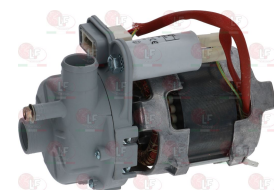

THIRODE 2001524H