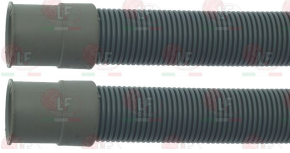

THIRODE

Suitable for:

Drain hoses

3450186 DRAIN HOSE \varnothing 23x630 mm
sleeves internal \varnothing 21 mm
for Dishwasher (THIRODE) OREANE LF - OREANE LF PRO

THIRODE 2001398H

7106542 DRAIN HOSE \varnothing 24x1000 mm
tubing internal \varnothing 21 mm
for Dishwasher (THIRODE) OREANE LC PRO HP 500
OREANE LC PRO 500