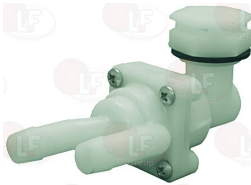

Non-return and expansion valves

3523601 NON-RETURN VALVE
for Dishwasher (THIRODE) Oreane LT PRO 1
Oreane LT PRO 2 - Oreane LT PRO 3 - Oreane LT1
Oreane LT2 - OREANE LC - OREANE LC PRO GL40HE
OREANE LF PRO - OREANE LV 31 - OREANE LV 350
OREANE LV 385 - OREANE LV 41