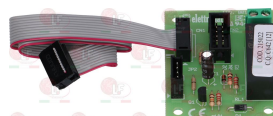

THIRODE 2001413H

3390191 SUPPLEMENTARY CIRCUIT BOARD
for Dishwasher (THIRODE) Oreane LB PRO 5
Oreane LT1 - Oreane LT2 - OREANE LB PRO 1
OREANE LB PRO 2 - OREANE LB PRO 3
OREANE LB PRO 4 - OREANE LV 31 - OREANE LV 41