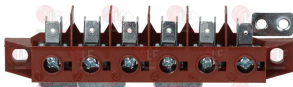

Terminal blocks

3247009 TERMINAL BLOCK 6-POLES FV122/B 40A 600V
for cable max 6 mm²
operating temperature 150°C
nominal voltage 450 V
for Dishwasher (THIRODE) Oreane LB PRO 5
OREANE LB PRO 1 - OREANE LB PRO 2
OREANE LB PRO 3 - OREANE LB PRO 4 - OREANE LC
OREANE LC PRO GL40HE - OREANE LF