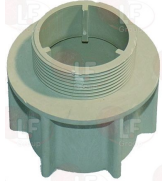

Suitable for:

THIRODE

Suitable for:

Supports for wash and rinse arms

3743862 BOTTOM EXTENSIBLE HOSE
for Dishwasher (THIRODE) IXELC2060.E4
for Dishwasher (THIRODE) IXELC2060 215417
for Dishwasher hood type (THIRODE) IXELC1060

THIRODE 1244661

THIRODE 981259

3243662 CENTER CONDUIT

THIRODE 5818E

3186432 LOWER SUPPORT GASKET

THIRODE 5821E

3243695 CENTER CONDUIT
for Dishwasher (THIRODE) OREANE LF

THIRODE 2001123H

3243635 GASKET CENTRAL PIPING
for Dishwasher (THIRODE) OREANE LF

THIRODE 2001342H

3743800 COUPLING FOR RINSE CONVEYOR ARM
for Dishwasher (THIRODE) Oreane LT PRO 1
Oreane LT PRO 2 - Oreane LT PRO 3 - Oreane LT1
Oreane LT2

THIRODE 2001570H

3743803 COUPLING FOR WASH ARM
fittings $\varnothing$ 62 mm 48 mm
for Dishwasher (THIRODE) Oreane LB PRO 5
OREANE LB PRO 2 - OREANE LB PRO 3
OREANE LB PRO 4

THIRODE 2001909H

3743802 FLANGE FRAME FOR WASH ARM SUPPORT
for Dishwasher (THIRODE) Oreane LB PRO5
OREANE LB PRO 2 - OREANE LB PRO 3
OREANE LB PRO 4

THIRODE 2001143H

THIRODE 2001908H