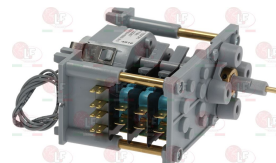

THIRODE 54383

3322607 TIMER 7003F3 3 CAMS
cycle 6 minutes
230V 50HZ
for Dishwasher (THIRODE) VSL450P - 1100P - 650P
900P