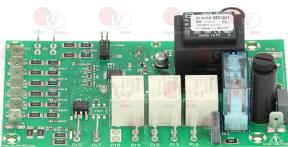

THIRODE 2001920H

THIRODE 2002432H

- 6080934 FLAT CABLES 10 POLES 730 mm**
 for Dishwasher (THIRODE) OREANE LC PRO GL40HE

THIRODE 2001087H

- 5054819 ELECTROMECHANICAL BOARD MWASH**
 dimensions 133x82 mm
 for Dishwasher (THIRODE) OREANE LF
 OREANE LF 915278 - OREANE LV 31 - OREANE LV 41
 OREANE LV350A