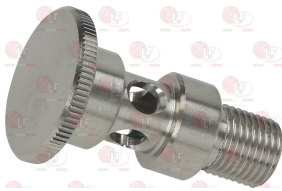

THIRODE 2002429H

5061787 RING NUT ST. STEEL WASH ARM ASSEMB. ϕ 25x4mm
thread M10
for Dishwasher (THIRODE) OREANE LC PRO HP 500
OREANE LC PRO 500 - OREANE LV 350
OREANE LV 385