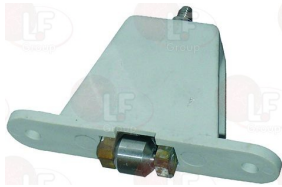

THIRODE 2001630H

Door catches

3242613 DOOR CATCH
mounting distance 72.5 mm
for Dishwasher (THIRODE) VSL300 - VSL450P - VSL500
VSL650P - VSL800

THIRODE 231504

3398605 DOOR CATCH
for Dishwasher (THIRODE) OREANE LF