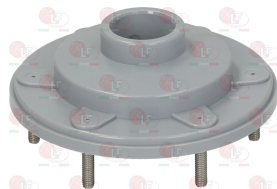

Bushings

5054151 BUSHING CONVEYOR UPPER
external $\varnothing$ 130 mm - $\varnothing$ 31 mm hole
for Dishwasher (THIRODE) Oreane LT PRO 1
Oreane LT PRO 2 - Oreane LT PRO 3 - Oreane LT1
Oreane LT2