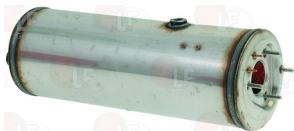

3526275 EXHAUST VALVE ASSEMBLY
 for Dishwasher (THIRODE) OREANE LC PRO HP 500
 OREANE LC PRO 500

THIRODE 2001253H

THIRODE 2002298H

Boilers

6104050 BOILER \varnothing 142x405 mm
 for Dishwasher (THIRODE) OREANE LF

6104060 BOILER \varnothing 145x403 mm
 for Dishwasher (THIRODE) OREANE LF - OREANE LF PRO

THIRODE 2001603H

THIRODE 2002149H

Suitable for:

THIRODE

3024019 BOILER \varnothing 190x410 mm
for Dishwasher (THIRODE) OREANE LC
OREANE LC PRO GL40HE