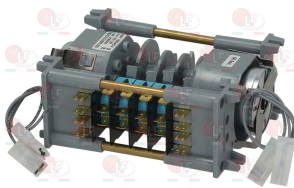

THIRODE 2001923H

3454072 CONTACTOR SIEMENS 3RT2017-1AB01
 12A 400V 5.5Kw - coil 24V 50/60Hz
 3 contacts NO
 1 NO auxiliary contact
 for Dishwasher (THIRODE) Oreane LT PRO 1
 Oreane LT PRO 2 - Oreane LT PRO 3

THIRODE 2001138H

THIRODE 2001140H

THIRODE 5875E

Controllers and changeover switches

3322613 CONTROL SELECTOR 7804DV 4 CAMS
 1st cycle 60 seconds
 2nd cycle 20 minutes
 230V 50/60Hz
 2 motors
 for Dishwasher (THIRODE) OREANE LF

THIRODE 2001550H

3322609 CONTROLLER 11803F1 3 CAMS
 150-second cycle
 230V 50/60Hz
 without pin
 former model 600/636/5200 - PWE5
 for Dishwasher (THIRODE) OREANE LV 31
 OREANE LV 41

THIRODE 2001964H

THIRODE 5506E