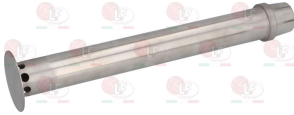

Drain plugs

5033043 OVERFLOW HOSE PRE-WASH $\varnothing$ 40x365 mm
for Dishwasher (THIRODE) Oreane LT PRO 1
Oreane LT PRO 2 - Oreane LT PRO 3 - Oreane LT1
Oreane LT2

THIRODE 2001704H

3448614 OVERFLOW PIPE $\varnothing$ 22x168 mm
made of plastic
for Dishwasher (THIRODE) OREANE LV 31
OREANE LV 350 - OREANE LV 385 - OREANE LV 41