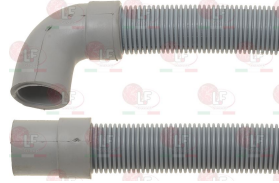

THIRODE

Suitable for:

Drain hoses

3450186 DRAIN HOSE \varnothing 23x630 mm
sleeves internal \varnothing 21 mm
for Dishwasher (THIRODE) OREANE LF - OREANE LF PRO

THIRODE 2001398H

7106542 DRAIN HOSE \varnothing 24x1000 mm
tubing internal \varnothing 21 mm
for Dishwasher (THIRODE) OREANE LC PRO HP 500
OREANE LC PRO 500