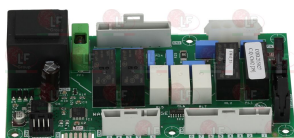

THIRODE 2002141H

THIRODE 2002541H

5034115 SUPPORT FEET CIRCUIT BOARD
 for Dishwasher (THIRODE) OREANE LB PRO 2
 OREANE LB PRO 3 - OREANE LB PRO 4
 OREANE LC PRO GL40HE

THIRODE 2002202H

6215027 ELECTRONIC CIRCUIT BOARD
 dimensions 152x80 mm