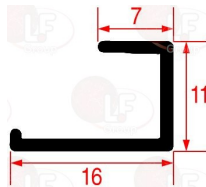

THIRODE 2001905H

THIRODE 2001949H

3786035 DOOR GASKET 1370 mm
 profile dimensions 13x11 mm
 for Dishwasher (THIRODE) OREANE LF PRO

THIRODE 2001365H

6437057 DOOR GASKET 395 mm
 profile dimensions 16x11 mm
 for Dishwasher (THIRODE) OREANE LV 31
 OREANE LV 350 - OREANE LV 41