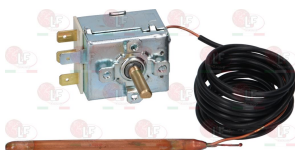

Suitable for:

THIRODE

3444161 THERMOSTAT SINGLE-PHASE 0-90°C
covered capillary 2150 mm
bulb $\varnothing$ 6.5x95 mm
15A 250V
D shaft $\varnothing$ 6x4.6 mm

THIRODE 901001

Suitable for:

3394326 THERMOSTAT SHEATH $\varnothing$ 1/4"
complete with fixing nut and washer
bulb length 85 mm