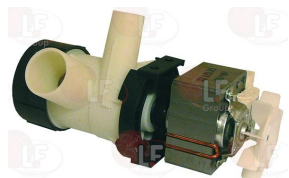

THIRODE 2001523H

3122642 DRAIN PUMP 90W 230V 50Hz
inlet external $\varnothing$ 34 mm - outlet external $\varnothing$ 24 mm
for Dishwasher (THIRODE) VSL450P - VSL650P