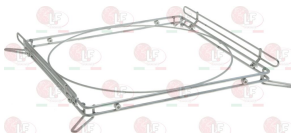

3743542 WASH JET

3786402 GASKET FOR NOZZLE

THIRODE 30753

THIRODE 30787K

3743543 JET SCREW - 10 PCS

THIRODE 16062K

Washing baskets and accessories

5038157 FRAME BASKET HOLDER 575x575x65 mm
for Dishwasher (THIRODE) OREANE LC
OREANE LC PRO GL40HE OREANE LC PRO HP 500
OREANE LC PRO 500