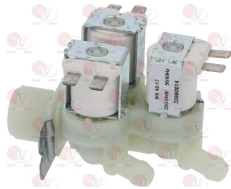

THIRODE 914135

3120014 SOLENOID VALVE ELBI TYPE 369 3-WAY 180°
220/240V 50/60Hz - max temperature 90°C
inlet 3/4" - three outlets ø 10.5 mm