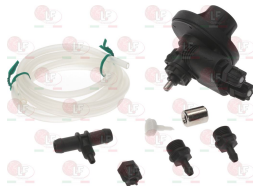

THIRODE 2002211H

THIRODE 2002480H

3090044 RINSE AID HYDRAULIC DISPENSER
0÷3 cm cycle flow rate adjustment screw
complete with hose-end elbows
non-return valve with metal bushing
T-fitting
transparent rubber hose
for Dishwasher (THIRODE) VSL400 - VSL400P - VSL650