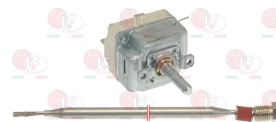

THIRODE 24650

3444049 SINGLE-PHASE THERMOSTAT 30-90°C

capillary 1700 mm
button bulb \varnothing 15x20 mm
16A 250V
D shaft \varnothing 6x4.6 mm

THIRODE 3650E

1444012 SINGLE-PHASE THERMOSTAT 30-95°C

D-shaped pin \varnothing 6x4.6 mm
capillary length 850 mm - 16A 250V
bulb \varnothing 6x140 mm - with stuffing gland fitting M9x1