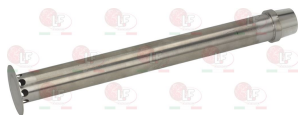

THIRODE 15138K

THIRODE 2001917H

THIRODE 2002353H

5027638 OVERFLOW PIPE ST. STEEL COMPLETE $\varnothing$ 40x425 mm
for Dishwasher (THIRODE) Oreane LT PRO 1
Oreane LT PRO 2 - Oreane LT PRO 3