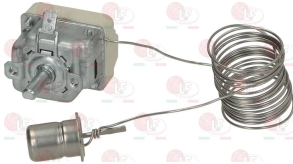

3444049 SINGLE-PHASE THERMOSTAT 30-90°C

capillary 1700 mm
button bulb $\varnothing$ 15x20 mm
16A 250V
D shaft $\varnothing$ 6x4.6 mm