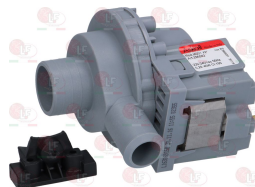

THIRODE 2001519H

THIRODE 904031

3122906 DRAIN PUMP ASKOLL 40W
CAP. BRACKET AND SCREWS KIT
inlet external $\varnothing$ 30 mm - outlet external $\varnothing$ 22 mm
240V 50Hz
for Dishwasher (THIRODE) OREANE LB PRO 1
OREANE LC - OREANE LC PRO GL40HE
OREANE LC PRO HP 500 - OREANE LC PRO 500