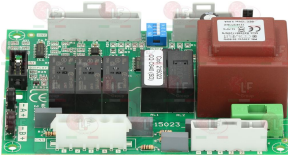

Electronic boards

1. **3390034 CIRCUIT BOARD**
   without EPROM
   dimensione 135x100 mm
   for Dishwasher (THIRODE) Oreane LB PRO 5
   Oreane LT1 - Oreane LT2 - OREANE LB PRO 1
   OREANE LB PRO 3 - OREANE LB PRO 4 - OREANE LC
   OREANE LC PRO GL40HE - OREANE LC ST70HPTH
   OREANE LF PRO
   for Dishwasher hood type (THIRODE) OREANE LC

THIRODE 2001914H

1. **3319250 FLAT CABLES 10 POLES 2300 mm**
   for Dishwasher (THIRODE) OREANE LF PRO
   Oreane LB PRO 5 - OREANE LB PRO 1
   OREANE LB PRO 2 - OREANE LB PRO 3
   OREANE LB PRO 4 - OREANE LV 385