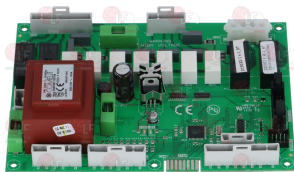

THIRODE 2002140H

Suitable for:

THIRODE

5059436 ELECTRONIC CIRCUIT BOARD
 dimensions 177x126 mm
 for Dishwasher (THIRODE) Oreane LB PRO 5
 Oreane LT1 - Oreane LT2 - OREANE LB PRO 1
 OREANE LB PRO 2 - OREANE LB PRO 3
 OREANE LB PRO 4 - OREANE LC PRO 600