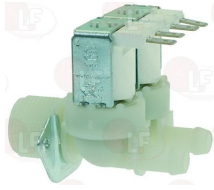

THIRODE 904693

- 3120408 SOLEN. VALVE T&P 1 WAY 90°**
 230V 50/60Hz - max. temperature 90°C
 inlet 3/4" - outlet ø 13.5 mm

THIRODE 23458

THIRODE 914100

Suitable for:

THIRODE

3120407 SOLEN. VALVE T&P 2 WAY 180°
230V 50/60Hz - max. temperature 90°C
inlet 3/4" - two outlets ø 10.5 mm