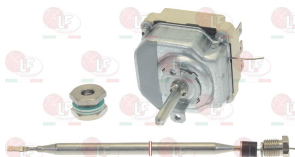

THIRODE 901019

3744015 THREE-PHASE THERMOSTAT 30-85°C F/BOILER
capillary 900 mm - with stuffing gland
bulb $\varnothing$ 6 - length 175 mm