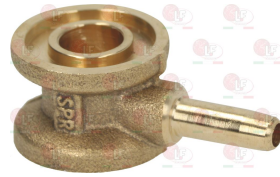

THIRODE 5567E

1186318 O-RING O3043 EPDM
ring thickness 2.62 mm - internal \varnothing 10.78 mm
for Dishwasher (THIRODE) OREANE LV 31
OREANE LV 350 - OREANE LV 385 - OREANE LV 41

THIRODE 2001912H

THIRODE 366381

3060100 AIR CHAMBER 43x43x110 mm
hose end fitting \varnothing 5 mm

THIRODE 15179

THIRODE 54397

THIRODE

Suitable for:

3060602 HOSE-END FITTING FOR AIR CHAMBER
hose end fitting \varnothing 6 mm

THIRODE

3060603 RETAINING BOLT FOR FITTING