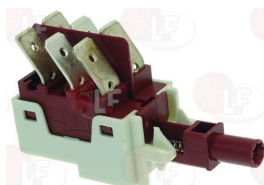

THIRODE 905913

3319627 DOUBLE CHANGE OVER SWITCH 16A 250V

THIRODE 900053

7104505 ELLIPT. PUSH-BUTT. HOUSING 21x11mm GREY
mounting hole 24x15 mm - colour: dark gray
for Dishwasher (THIRODE) OREANE LV 350

THIRODE 2002488H