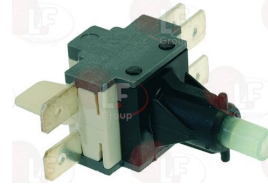

THIRODE 2001327H

Telethermometers

3441084 TELE-THERMOMET. 58x25mm 0-120°C TR58.25P
plastic case
black dial
capillary length 1500 mm