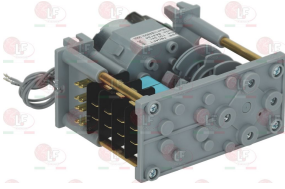

TEIKOS 833511

TEIKOS 833513

1186805 O-RING 0115 EPDM
 ring thickness 2.62 mm - internal \varnothing 11.91 mm

TEIKOS 839711

3060059 FITTING HOSE-END ELBOW FOR AIR CHAMBER
 hose end fitting \varnothing 5 mm - connection M12

TEIKOS 865301

TEIKOS 865302

3055254 BEARING 61901-2Z
 external \varnothing 24 mm - internal \varnothing 12 mm - thickness 6

TEIKOS 865303

TEIKOS 865304

Controllers and changeover switches

- 3322119 CONTROLLER 7804F1 4 CAMS**
 150 seconds cycle
 230V 50/60Hz
 without pin
 for Dishwasher (TEIKOS) TS603 - TS723 - TS983
 for Dishwasher hood type (TEIKOS) TS103
 for Glasswasher/Cupwasher (TEIKOS) TS820 - TS821
 TS830

TEIKOS 453307

TEIKOS 835109

Drain pumps

- 3122001 ELECTRIC PUMP GRE 1001X**
 190W 230V 50Hz
 inlet external \varnothing 24 mm - outlet external \varnothing 24 mm

TEIKOS 841104

TEIKOS 841106

- 3122002 ROTARY SEAL FOR MOTOR SHAFT \varnothing 6 mm**
 metal seal internal \varnothing 5 mm - external \varnothing 18 mm
 height 10 mm
 back. element internal \varnothing 7 mm - external \varnothing 22 mm
 height 4 mm

TEIKOS 841181

Suitable for:

TEIKOS

3122507 ELECTRIC PUMP AP 903DX 0.15HP
 inlet external \varnothing 28 mm - outlet external \varnothing 28 mm
 0.15HP 230V 50Hz 1.5A - Rpm 2850
 capacitor 6.3 μ f - flow rate 90 L/min