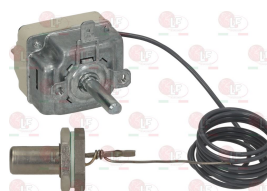

TEIKOS 843601

TEIKOS 843630

3444218 THERMOSTAT SINGLE-PHASE 30-90°C
covered capillary 1100 mm
button bulb $\varnothing$ 14x10 mm
complete with nut and gasket
16A 250V
D shaft $\varnothing$ 6x4.6 mm
for Glasswasher/Cupwasher (TEIKOS) TS820 - TS821
TS830