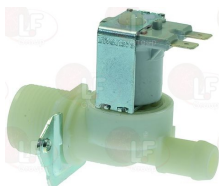

TEIKOS

3120399 SOLENOID VALVE ROBERTSHAW 1 WAY 180°
12V 50/60Hz - max temperature 90°C
inlet 3/4" - outlet ø 13.5 mm
operating pressure from 0.2 to 10 bar