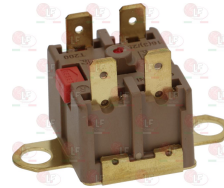

STORME

3744070 SAFETY THERMOSTAT FOR TANK 85°C
4 contacts 16A 250V
for Dishwasher hood type (STORME) L501 - L502