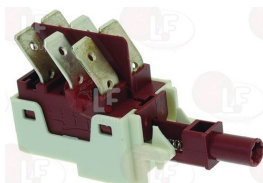

STORME

3319627 DOUBLE CHANGE OVER SWITCH 16A 250V