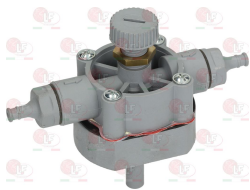

STORME

3519014 BLACK FRONT FRAME
for Dishwasher (STORME) LT500M

STORME

3324004 PLUG FOR RINSE AID CONTAINER \varnothing 2x80 mm
for Dishwasher (STORME) LT500M

STORME

Rinse aid pumps and accessories

3090070 DOSING PUMP IB1 FOR RINSE AID
with smooth connecting tube \varnothing 10 mm
flow rate adjuster