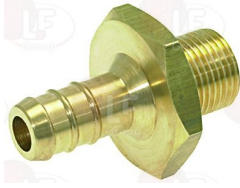

STORME

Suitable for:

STORME

Suitable for:

Hose-end fittings

3391042 HOSE-END FITTING FOR RINSE SHAFT \varnothing 16 mm

STORME

3315027 T-HOSE END FITTING

STORME

3743269 TOP RINSE ARM FITTING

STORME

3349601 3-WAY HOSE-END FITTING

STORME

3315107 3-WAYS HOSE END RUBBER FITTING \varnothing 12

STORME

Indicator lights