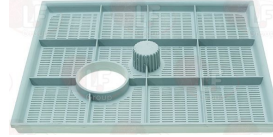

STORME

3160321 FILTER 230x200 mm
for Dishwasher (STORME) LT500M - LT500T