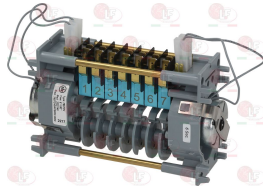

3351012 CONTACTOR SIEMENS 3TG1001-1AL2
 16A 230V 50/60Hz
 contacts:3 NO + 1 NC

STORME

Controllers and changeover switches

3322261 CONTROLLER P265 3 CAMS
 240 seconds cycle
 230V 50/60Hz
 counter-clockwise rotation
 D-shaped pin \varnothing 6x4.6 mm
 for Dishwasher (STORME) LT500T

STORME

3446200 CONTROLLER 7802F1 2 CAMS
 180 second cycle
 230V 50Hz
 without pin
 for drain pump
 for Dishwasher (STORME) LT5 - LT500M

STORME

STORME LF-5014710

Suitable for:

STORME

3322147 CONTROLLER 7805DV 5 CAMS
1st cycle 240 seconds
2nd cycle 40 seconds
230V 50Hz
for Dishwasher (STORME) LT500T

STORME

3322260 CONTROLLER 7805DV 5 CAMS
1st cycle 6 seconds
2nd cycle 180 seconds
230V 50Hz
without pin
for Dishwasher hood type (STORME) L501

STORME

3322146 CONTROLLER 7807DV 7 CAMS
1st cycle 60 seconds
2nd cycle 120 seconds
3rd cycle 180 seconds
24V 50/60Hz
for Dishwasher (STORME) L502BT

STORME

Door catches

3398050 COMPLETE DOOR CATCH
for all models

STORME

Drain assembly

3316141 DRAIN ASSEMBLY \varnothing 1"1/4
for Dishwasher (STORME) LT500M - LT500T

STORME

3160468 BOTTOM PLATE FOR PUMP FILTER