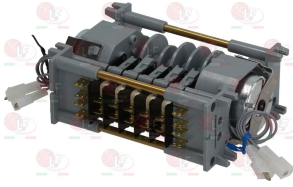

3351012 CONTACTOR SIEMENS 3TG1001-1AL2
 16A 230V 50/60Hz
 contacts:3 NO + 1 NC

STORME

Controllers and changeover switches

3322261 CONTROLLER P265 3 CAMS
 240 seconds cycle
 230V 50/60Hz
 counter-clockwise rotation
 D-shaped pin \varnothing 6x4.6 mm
 for Dishwasher (STORME) LT500T

STORME

3446200 CONTROLLER 7802F1 2 CAMS
 180 second cycle
 230V 50Hz
 without pin
 for drain pump
 for Dishwasher (STORME) LT5 - LT500M

STORME

STORME LF-5014710

Suitable for:

STORME

3322147 CONTROLLER 7805DV 5 CAMS
1st cycle 240 seconds
2nd cycle 40 seconds
230V 50Hz
for Dishwasher (STORME) LT500T

STORME

Door catches

3398050 COMPLETE DOOR CATCH
for all models

STORME

Drain assembly

3316141 DRAIN ASSEMBLY \varnothing 1"1/4
for Dishwasher (STORME) LT500M - LT500T

STORME

3160468 BOTTOM PLATE FOR PUMP FILTER

STORME

- 3355410 HEATING ELEMENT FOR BOILER 2700W 230V**
immersed length 290 mm
ext. \varnothing flange 50 mm - for boiler hole \varnothing 30 mm
distance between mounting holes 45 mm
complete with gasket \varnothing 41 mm (3186195)
for Glasswasher/Cupwasher (STORME) ME400