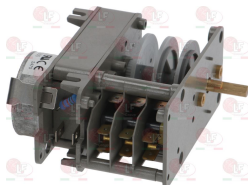

3444246 CONTACT THERMOSTAT FOR BOILER 100°C
 4 contacts 16A 250V
 for boiler

STORME

3744070 SAFETY THERMOSTAT FOR TANK 85°C
 4 contacts 16A 250V
 for Dishwasher hood type (STORME) L501 - L502

STORME

Contactors

3351012 CONTACTOR SIEMENS 3TG1001-1AL2
 16A 230V 50/60Hz
 contacts:3 NO + 1 NC

STORME

Controllers and changeover switches

3322261 CONTROLLER P265 3 CAMS
 240 seconds cycle
 230V 50/60Hz
 counter-clockwise rotation
 D-shaped pin \varnothing 6x4.6 mm
 for Dishwasher (STORME) LT500T

STORME

3446200 CONTROLLER 7802F1 2 CAMS
 180 second cycle
 230V 50Hz
 without pin
 for drain pump
 for Dishwasher (STORME) LT5 - LT500M

STORME

STORME LF-5014710

Suitable for:

STORME

3322147 CONTROLLER 7805DV 5 CAMS
1st cycle 240 seconds
2nd cycle 40 seconds
230V 50Hz
for Dishwasher (STORME) LT500T

STORME

- 3355410 HEATING ELEMENT FOR BOILER 2700W 230V**
immersed length 290 mm
ext. \varnothing flange 50 mm - for boiler hole \varnothing 30 mm
distance between mounting holes 45 mm
complete with gasket \varnothing 41 mm (3186195)
for Glasswasher/Cupwasher (STORME) ME400