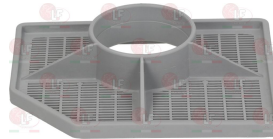

STORME

3160323 FILTER BOTTOM PLATE