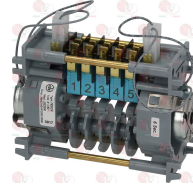

3351012 CONTACTOR SIEMENS 3TG1001-1AL2
 16A 230V 50/60Hz
 contacts:3 NO + 1 NC

STORME

Controllers and changeover switches

3322261 CONTROLLER P265 3 CAMS
 240 seconds cycle
 230V 50/60Hz
 counter-clockwise rotation
 D-shaped pin \varnothing 6x4.6 mm
 for Dishwasher (STORME) LT500T

STORME

3446200 CONTROLLER 7802F1 2 CAMS
 180 second cycle
 230V 50Hz
 without pin
 for drain pump
 for Dishwasher (STORME) LT5 - LT500M

STORME

STORME LF-5014710

Suitable for:

STORME

3322147 CONTROLLER 7805DV 5 CAMS
1st cycle 240 seconds
2nd cycle 40 seconds
230V 50Hz
for Dishwasher (STORME) LT500T

STORME

3322260 CONTROLLER 7805DV 5 CAMS
1st cycle 6 seconds
2nd cycle 180 seconds
230V 50Hz
without pin
for Dishwasher hood type (STORME) L501

STORME

3322146 CONTROLLER 7807DV 7 CAMS
1st cycle 60 seconds
2nd cycle 120 seconds
3rd cycle 180 seconds
24V 50/60Hz
for Dishwasher (STORME) L502BT

STORME

Door catches

3398050 COMPLETE DOOR CATCH
for all models

STORME

Drain assembly

3316141 DRAIN ASSEMBLY \varnothing 1"1/4
for Dishwasher (STORME) LT500M - LT500T

STORME

3160468 BOTTOM PLATE FOR PUMP FILTER