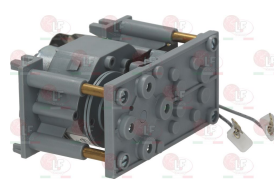

3351012 CONTACTOR SIEMENS 3TG1001-1AL2
 16A 230V 50/60Hz
 contacts:3 NO + 1 NC

STORME

Controllers and changeover switches

3322261 CONTROLLER P265 3 CAMS
 240 seconds cycle
 230V 50/60Hz
 counter-clockwise rotation
 D-shaped pin \varnothing 6x4.6 mm
 for Dishwasher (STORME) LT500T

STORME

3446200 CONTROLLER 7802F1 2 CAMS
 180 second cycle
 230V 50Hz
 without pin
 for drain pump
 for Dishwasher (STORME) LT5 - LT500M

STORME

STORME LF-5014710

Suitable for:

STORME

3322147 CONTROLLER 7805DV 5 CAMS
1st cycle 240 seconds
2nd cycle 40 seconds
230V 50Hz
for Dishwasher (STORME) LT500T