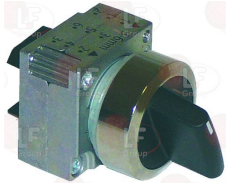

STORME

Suitable for:

3319524 SWITCH ON/OFF SIEMENS
with support
mounting hole \varnothing 22 mm
for Dishwasher hood type (STORME) L502

STORME

Suitable for:

3319510 CONTACT SIEMENS 3SB3400-0B 10A 400V
1 contact NO
for Dishwasher hood type (STORME) L502