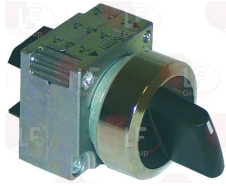

STORME LF-3057282

STORME LF-3454035

3454040 CONTACT SIEMENS 3SB3400-0C 12A 400V
1 contact NC
for Dishwasher hood type (STORME) L501 - L502

STORME

3319523 SWITCH 3 POSITIONS SIEMENS
with support
mounting hole \varnothing 22 mm
for Dishwasher hood type (STORME) L502