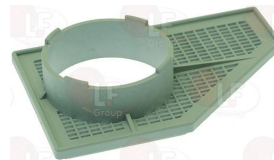

STORME

Door catches

3398050 COMPLETE DOOR CATCH
for all models

STORME

Drain assembly

3316141 DRAIN ASSEMBLY \varnothing 1"1/4
for Dishwasher (STORME) LT500M - LT500T

STORME

3160468 BOTTOM PLATE FOR PUMP FILTER