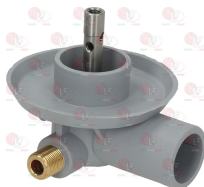

SO.WE.BO. GR016A

3243516 UPPER WASH ARM ASSEMBLY SUPPORT