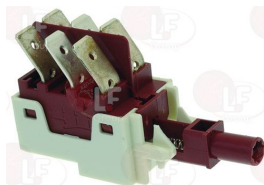

SO.WE.BO. CEDV01VSL

3319627 DOUBLE CHANGE OVER SWITCH 16A 250V
for Dishwasher hood type (SO.WE.BO.) 6.1P - 6.2PB