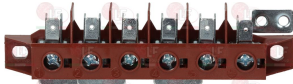

Terminal blocks

3247009 TERMINAL BLOCK 6-POLES FV122/B 40A 600V

for cable max 6 mm²
operating temperature 150°C
nominal voltage 450 V