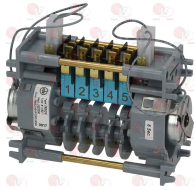

SO.WE.BO. CETR24

SO.WE.BO. CETR24B

Suitable for:

**3446200 CONTROLLER 7802F1 2 CAMS**  
 180 second cycle  
 230V 50Hz  
 without pin  
 for drain pump  
 for Dishwasher (SO.WE.BO.) 824

SO.WE.BO. CEPSTF

SO.WE.BO. CEPSTFB

Suitable for:

**3322147 CONTROLLER 7805DV 5 CAMS**  
 1st cycle 240 seconds  
 2nd cycle 40 seconds  
 230V 50Hz  
 for Dishwasher (SO.WE.BO.) 1342 - 824

SO.WE.BO. CETD1224B

SO.WE.BO. CETD1224BGB

**3322260 CONTROLLER 7805DV 5 CAMS**  
 1st cycle 6 seconds  
 2nd cycle 180 seconds  
 230V 50Hz  
 without pin  
 for Dishwasher hood type (SO.WE.BO.) 6.1P

SO.WE.BO. CET2C61P

**3322286 CONTROLLER 7806DV 6 CAMS**  
 1st cycle 120 seconds  
 2nd cycle 6 seconds  
 230V 50/60Hz  
 for Dishwasher hood type (SO.WE.BO.) SIX.2P

SO.WE.BO. CET2C6S

SO.WE.BO. CET2C6S08

## Electric pumps

**3122434 ELECTRIC PUMP APIM 2031 1HP**  
inlet external  $\varnothing$  45 mm - outlet external  $\varnothing$  40 mm  
1HP 230V 50Hz - Rpm 2800  
capacitor 12  $\mu$ f  
for Dishwasher (SO.WE.BO.) 824