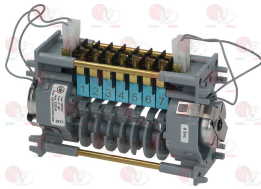

SO.WE.BO. CETR24

SO.WE.BO. CETR24B

Suitable for:

**3446200 CONTROLLER 7802F1 2 CAMS**  
 180 second cycle  
 230V 50Hz  
 without pin  
 for drain pump  
 for Dishwasher (SO.WE.BO.) 824

SO.WE.BO. CEPSTF

SO.WE.BO. CEPSTFB

Suitable for:

**3322147 CONTROLLER 7805DV 5 CAMS**  
 1st cycle 240 seconds  
 2nd cycle 40 seconds  
 230V 50Hz  
 for Dishwasher (SO.WE.BO.) 1342 - 824

SO.WE.BO. CETD1224B

SO.WE.BO. CETD1224BGB

**3322260 CONTROLLER 7805DV 5 CAMS**  
 1st cycle 6 seconds  
 2nd cycle 180 seconds  
 230V 50Hz  
 without pin  
 for Dishwasher hood type (SO.WE.BO.) 6.1P

SO.WE.BO. CET2C61P

**3322286 CONTROLLER 7806DV 6 CAMS**  
 1st cycle 120 seconds  
 2nd cycle 6 seconds  
 230V 50/60Hz  
 for Dishwasher hood type (SO.WE.BO.) SIX.2P

SO.WE.BO. CET2C6S

SO.WE.BO. CET2C6S08

**3322146 CONTROLLER 7807DV 7 CAMS**  
 1st cycle 60 seconds  
 2nd cycle 120 seconds  
 3rd cycle 180 seconds  
 24V 50/60Hz  
 for Dishwasher hood type (SO.WE.BO.) 6.2PB

SO.WE.BO. CET3C6

SO.WE.BO. CET3C6NT