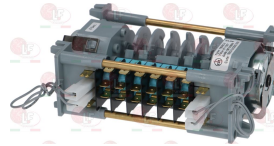

SO.WE.BO. CET2C6S

SO.WE.BO. CET2C6S08

3322146 CONTROLLER 7807DV 7 CAMS
1st cycle 60 seconds
2nd cycle 120 seconds
3rd cycle 180 seconds
24V 50/60Hz
for Dishwasher hood type (SO.WE.BO.) 6.2PB