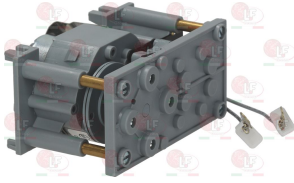

SO.WE.BO. CETR24

SO.WE.BO. CETR24B

Suitable for:

**3446200 CONTROLLER 7802F1 2 CAMS**  
 180 second cycle  
 230V 50Hz  
 without pin  
 for drain pump  
 for Dishwasher (SO.WE.BO.) 824

SO.WE.BO. CEPSTF

SO.WE.BO. CEPSTFB

Suitable for:

**3322147 CONTROLLER 7805DV 5 CAMS**  
 1st cycle 240 seconds  
 2nd cycle 40 seconds  
 230V 50Hz  
 for Dishwasher (SO.WE.BO.) 1342 - 824

SO.WE.BO. CETD1224B

SO.WE.BO. CETD1224BGB

**3322260 CONTROLLER 7805DV 5 CAMS**  
 1st cycle 6 seconds  
 2nd cycle 180 seconds  
 230V 50Hz  
 without pin  
 for Dishwasher hood type (SO.WE.BO.) 6.1P