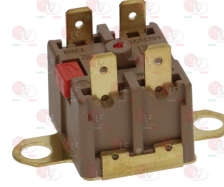

SO.WE.BO. CESV001

Contactors

3454033 CONTACTOR SIEMENS 3RT2016-1AB01
9A 400V 4Kw - coil 24V 50/60Hz
3 normally open contacts
1 normally open auxiliary contact
for Dishwasher hood type (SO.WE.BO.) 6.1P - 6.2P