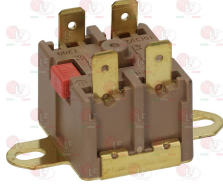

Suitable for:

SO.WE.BO.

Suitable for:

Contact thermostats

3444246 CONTACT THERMOSTAT FOR BOILER 100°C
4 contacts 16A 250V
for boiler
for Dishwasher (SO.WE.BO.)

SO.WE.BO. CESB454

3744070 SAFETY THERMOSTAT FOR TANK 85°C
4 contacts 16A 250V
for Dishwasher hood type (SO.WE.BO.) 6.1P - 6.2P