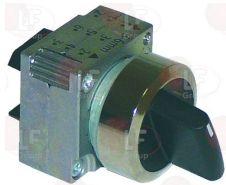

SOTAL

3319524 SWITCH ON/OFF SIEMENS
 with support
 mounting hole \varnothing 22 mm
 for Dishwasher hood type (SOTAL) C1300

SOTAL

3454040 CONTACT SIEMENS 3SB3400-0C 12A 400V
 1 contact NC
 for Dishwasher hood type (SOTAL) C1300

SOTAL

3319523 SWITCH 3 POSITIONS SIEMENS
 with support
 mounting hole \varnothing 22 mm
 for Dishwasher (SOTAL) C1300

SOTAL LF-3057292

SOTAL

3319510 CONTACT SIEMENS 3SB3400-0B 10A 400V
 1 contact NO
 for Dishwasher hood type (SOTAL) C1300