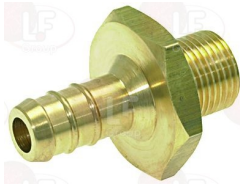

SOTAL

Hinges, catches and accessories

3391046 BUSHING FOR DOOR HINGE
for Glasswasher/Cupwasher (SOTAL) EC195 - ER195

SOTAL

3053317 DOOR SPRING LH
for Glasswasher/Cupwasher (SOTAL) EC195 - ER195

SOTAL

Suitable for:

SOTAL

3053319 DOOR SPRING LH
for Glasswasher/Cupwasher (SOTAL) EC195 - ER195

SOTAL

Suitable for:

3053318 DOOR SPRING RH
for Glasswasher/Cupwasher (SOTAL) EC195 - ER195

SOTAL

3053320 DOOR SPRING RH
for Glasswasher/Cupwasher (SOTAL) EC195 - ER195

SOTAL

Hose-end fittings

3391042 HOSE-END FITTING FOR RINSE SHAFT \varnothing 16 mm

SOTAL

3315027 T- HOSE END FITTING

SOTAL

3743269 TOP RINSE ARM FITTING

SOTAL