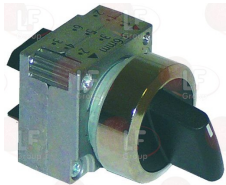

SOTAL

- 3446200 CONTROLLER 7802F1 2 CAMS**
 180 second cycle
 230V 50Hz
 without pin
 for drain pump
 for Dishwasher (SOTAL) F600ECO

SOTAL

SOTAL LF-5014710

- 3322260 CONTROLLER 7805DV 5 CAMS**
 1st cycle 6 seconds
 2nd cycle 180 seconds
 230V 50Hz
 without pin

SOTAL

Suitable for:

SOTAL

Suitable for:

Switches

3319174 PUSH-BUTTON BIPOLAR ORANGE 16A 250V
 16(4)A 250V - max. temperature 120°C
 with indicator light - mounting hole 22x30 mm
 for Dishwasher (SOTAL) F600ECO
 for Glasswasher/Cupwasher (SOTAL) C230

SOTAL

3319524 SWITCH ON/OFF SIEMENS
 with support
 mounting hole \varnothing 22 mm
 for Dishwasher hood type (SOTAL) C1300

SOTAL

3454040 CONTACT SIEMENS 3SB3400-0C 12A 400V
 1 contact NC
 for Dishwasher hood type (SOTAL) C1300