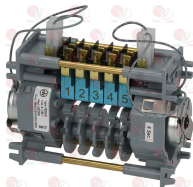

SOTAL

- 3446200 CONTROLLER 7802F1 2 CAMS**
 180 second cycle
 230V 50Hz
 without pin
 for drain pump
 for Dishwasher (SOTAL) F600ECO

SOTAL

SOTAL LF-5014710

- 3322260 CONTROLLER 7805DV 5 CAMS**
 1st cycle 6 seconds
 2nd cycle 180 seconds
 230V 50Hz
 without pin

SOTAL

Electric pumps

3122432 ELECTRIC PUMP AP IM1629030 0.30HP
inlet external \varnothing 32 mm - outlet external \varnothing 31 mm
0.30HP 230V 50Hz - Rpm 2800
capacitor 10 μ f
for Glasswasher/Cupwasher (SOTAL) EC195 - EC255
ER195 - ER255

SOTAL

3122433 ELECTRIC PUMP AP IM32591 0.60HP
inlet external \varnothing 30 mm - outlet external \varnothing 30 mm
0.60HP 230V 50Hz - Rpm 2850
capacitor 12.5 μ F

SOTAL

3122434 ELECTRIC PUMP APIM 2031 1HP
inlet external \varnothing 45 mm - outlet external \varnothing 40 mm
1HP 230V 50Hz - Rpm 2800
capacitor 12 μ f

SOTAL

3122728 ELECTRIC PUMP IME EP100C 1HP
inlet external \varnothing 46 mm - outlet external \varnothing 41 mm
0,75kW 230V 50Hz - capacitor 12.5 μ f
for Dishwasher hood type (SOTAL) C1300

SOTAL LF-5013635