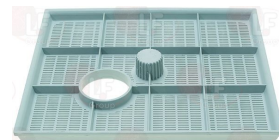

SOTAL

3160321 FILTER 230x200 mm
for Dishwasher (SOTAL) F600ECO