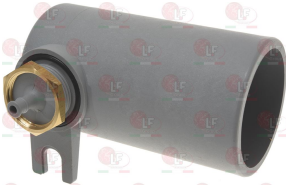

Suitable for:

SOTAL

Suitable for:

Air traps

3060118 AIR CHAMBER \varnothing 60x110 mm

SOTAL C1300

Bearings

3063102 BEARING 609 DDU NSK
external \varnothing 24 mm - internal \varnothing 9 mm - thickness 7 mm

SOTAL

Bumpers

3012001 SILICONE BUMPER FOR DOOR
for Glasswasher/Cupwasher (SOTAL) EC195 - ER195

SOTAL

Caps

3439007 CAP FOR TANK HEXAGONAL 3/8" GAS
for all models
for Glasswasher/Cupwasher (SOTAL) C230 - EC195
EC255 - ER195 - ER255