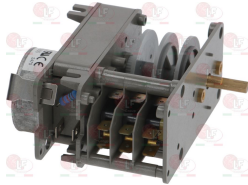

Controllers and changeover switches

1. **3322261 CONTROLLER P265 3 CAMS**
   240 seconds cycle
   230V 50/60Hz
   counter-clockwise rotation
   D-shaped pin $\varnothing$ 6x4.6 mm
   for Glasswasher/Cupwasher (SOTAL) C230