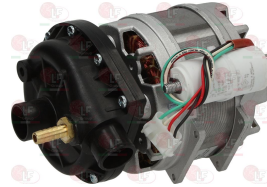

SOTAL

- 3446200 CONTROLLER 7802F1 2 CAMS**
 180 second cycle
 230V 50Hz
 without pin
 for drain pump
 for Dishwasher (SOTAL) F600ECO

SOTAL

SOTAL LF-5014710

- 3322260 CONTROLLER 7805DV 5 CAMS**
 1st cycle 6 seconds
 2nd cycle 180 seconds
 230V 50Hz
 without pin

SOTAL

Electric pumps

3122432 ELECTRIC PUMP AP IM1629030 0.30HP
inlet external \varnothing 32 mm - outlet external \varnothing 31 mm
0.30HP 230V 50Hz - Rpm 2800
capacitor 10 μ f
for Glasswasher/Cupwasher (SOTAL) EC195 - EC255
ER195 - ER255

SOTAL

3122433 ELECTRIC PUMP AP IM32591 0.60HP
inlet external \varnothing 30 mm - outlet external \varnothing 30 mm
0.60HP 230V 50Hz - Rpm 2850
capacitor 12.5 μ F

SOTAL

3122434 ELECTRIC PUMP APIM 2031 1HP
inlet external \varnothing 45 mm - outlet external \varnothing 40 mm
1HP 230V 50Hz - Rpm 2800
capacitor 12 μ f

SOTAL

3122728 ELECTRIC PUMP IME EP100C 1HP
inlet external \varnothing 46 mm - outlet external \varnothing 41 mm
0,75kW 230V 50Hz - capacitor 12.5 μ f
for Dishwasher hood type (SOTAL) C1300

SOTAL LF-5013635