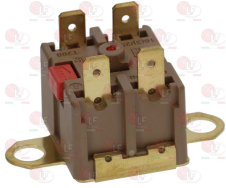

SOTAL

Bumpers

3012001 SILICONE BUMPER FOR DOOR
for Glasswasher/Cupwasher (SOTAL) EC195 - ER195

SOTAL

Caps

3439007 CAP FOR TANK HEXAGONAL 3/8" GAS
for all models
for Glasswasher/Cupwasher (SOTAL) C230 - EC195
EC255 - ER195 - ER255

SOTAL

3186181 O-RING 03068 EPDM
ring thickness 2.62 mm - internal \varnothing 17.13 mm
for Dishwasher (SOTAL) ER225
for Glasswasher/Cupwasher (SOTAL) C230 - EC195
EC255 - ER195

SOTAL

Contact thermostats

- 3744070 SAFETY THERMOSTAT FOR TANK 85°C**
 4 contacts 16A 250V
 for Dishwasher hood type (SOTAL) C1300