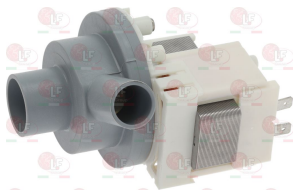

SILANOS 902328
SILANOS 902363

SILANOS 902329

SILANOS 902330

3122743 DRAIN PUMP 100W 230V 50Hz
inlet external $\varnothing$ 30 mm - outlet external $\varnothing$ 24 mm
for Dishwasher (SILANOS) N700
for Glasswasher/Cupwasher (SILANOS) N22PS - R20PS
020PS - 030PS