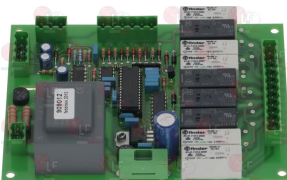

Electronic boards

3390317 BASE BOARD 6 KEYS
for Dishwasher hood type (SILANOS) N1000TRONIC
N1300TRONIC
for Pan/utensilwashing machines (SILANOS)
LP109ETRONIC