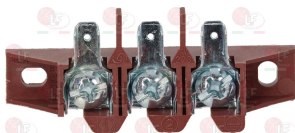

Suitable for:

SILANOS

Suitable for:

Terminal blocks

3247016 TERMINAL BLOCK 3-POLES FV273 40A 450V
for cable max 6 mm²
operating temperature 150°C
nominal voltage 450 V
for Glasswasher/Cupwasher (SILANOS) R20 - 020
030

SILANOS 904140

3247009 TERMINAL BLOCK 6-POLES FV122/B 40A 600V
for cable max 6 mm²
operating temperature 150°C
nominal voltage 450 V