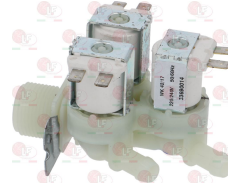

SILANOS 902390

3120014 SOLENOID VALVE ELBI TYPE 369 3-WAY 180°
220/240V 50/60Hz - max temperature 90°C
inlet 3/4" - three outlets $\varnothing$ 10.5 mm