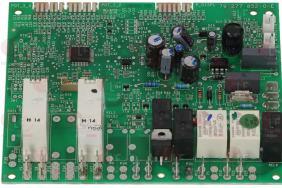

Suitable for:

5051187 CONTROL BOARD TRONIC NOALIA BASIC
dimensions 143x122 mm
for Dishwasher (SILANOS) GDW1000 - GDW1001 S23A

SILANOS 909348

Suitable for:

5046940 TIMER BOARD TRONIC 3 SETTINGS 230V
dimensions 122x80 mm
for DISHWASHER N50B