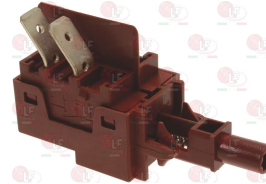

SILANOS 905312

Suitable for:

5036558 SINGLE POLE CHANGE OVER SWITCH 16A 250V
3 inclined crimp terminals

SILANOS 905317

Suitable for:

5044196 SWITCH 1-POLE
for Dishwasher (SILANOS) N700
for Dishwasher hood type (SILANOS) E1000 - N1300
for Glasswasher/Cupwasher (SILANOS) N700F - 020
for Pan/utensilwashing machines (SILANOS) LP57