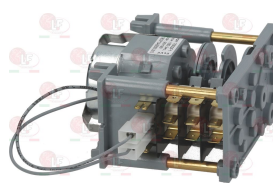

3322321 CONTROLLER 4904DV 4 CAMS
1st cycle 6 seconds
2nd cycle 180 seconds
230V 50/60Hz
2 motors
for Dishwasher (SILANOS) N50

SILANOS 908499

SILANOS 909087

Suitable for:

SILANOS

3322116 CONTROLLER 4905MDV 5 CAMME
1st cycle 180 seconds
2nd cycle 6 seconds
230V 50/60Hz

SILANOS 907183

Suitable for:

5069385 CONTROLLER 7803F1 3 CAMS
230V 50Hz - 180 second cycle
for Dishwasher (SILANOS) N700F

SILANOS 907180

3322029 PROGRAMMATOR 3 CAMS -120"
motor 230V 50Hz - cycle 120"
for Dishwasher (SILANOS) E40 - E45 - E50 - F27A
V40 - 024
for Glasswasher/Cupwasher (SILANOS) F19 - F19A
F22 - F22A - F28A - R20 - R20A - R23A - R29A
SVELTINA - 030