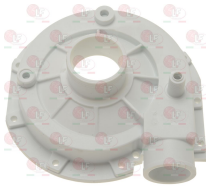

SILANOS 904373

Suitable for:

3122293 IMPELLER LGB ZF320V ø 94 mm

SILANOS 903074

3122292 PUMP HOUSING LGB ZF320VSX
inlet external ø 45 mm - outlet external ø 40 mm

SILANOS 902712

3122167 ELECTRIC PUMP LGB ZF340VSX 1HP
inlet external ø 45 mm - outlet external ø 40 mm
0.75kW 240V 50Hz 3.4A - Rpm 2800
capacitor 16 µF