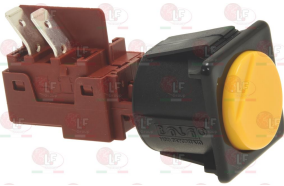

SILANOS 903610

SILANOS 903613

3319627 DOUBLE CHANGE OVER SWITCH 16A 250V
for Dishwasher (SILANOS) 645PS

SILANOS 905314

3319412 PUSH-BUTTON 1-POLE YELLOW
contact capacity 16A 250V - NO contacts
button \varnothing 23 mm - - mounting hole 28x28 mm