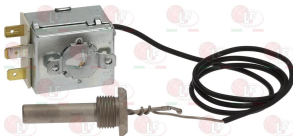

SILANOS 907135

SILANOS 907100

3444164 TANK THERMOSTAT 50°C
covered capillary 600 mm
button-shaped bulb $\varnothing$ 10x48 mm
15A 250V
for Dishwasher (SILANOS) E50 - N50 - N700 - N90
for Glasswasher/Cupwasher (SILANOS) F19 - F22
F27 - N22 - R20 - R29 - 020 - 030 - 622A
for Glasswasher/Cupwasher (SILANOS) 622A

3060087 BRASS NUT $\varnothing$ 3/8"
for Dishwasher (SILANOS) E50 - N50 - N700 - N90
800 - 900
for Dishwasher hood type (SILANOS) 1000 - 1300
1300S
for Glasswasher/Cupwasher (SILANOS) F19 - F22
F27 - N22 - R20 - R29 - 020 - 030