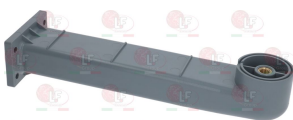

SILANOS 908744

3243838 WASH ARM ASSEMBLY SUPPORT
for Dishwasher (SILANOS) E40 - E45 - E50 - 600
700 - 800 - 900
for Glasswasher/Cupwasher (SILANOS) F22