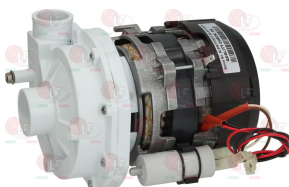

SILANOS 902261

3122399 ELECTRIC PUMP LGB ZF270LHV 0.53HP
inlet external $\varnothing$ 45 mm - outlet external $\varnothing$ 40 mm
0.40kW 230V 50Hz 1.7A - Rpm 2800
capacitor 10 μ F
for Dishwasher (SILANOS) N700