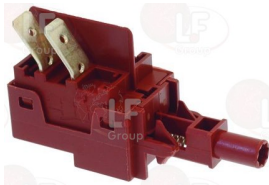

SILANOS 905331

SILANOS 905338

3319757 HOUSING FOR PUSH-BUTTON BLACK
dima foratura 28x28 mm - for push-button \varnothing 23 mm
for Glasswasher/Cupwasher (SILANOS) 020

SILANOS 905307

5025822 PUSH-BUTTON UNIPOLAR
250V 16A
for Dishwasher (SILANOS) N600 - N700 - N700F - 627
630 - 670F
for Glasswasher/Cupwasher (SILANOS) 020