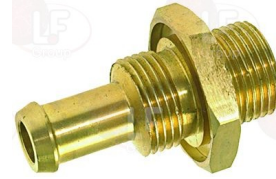

SILANOS 901713

Suitable for:

3349605 COLD RINSE FITTING 3/8"
for Glasswasher/Cupwasher (SILANOS) AMBRA
LYLYBAR - R20