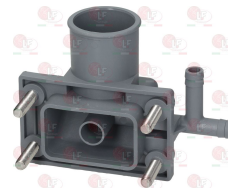

SILANOS 908745

3243840 FLANGE FOR UPPER SUPPORT
external $\varnothing$ 100 mm
internal $\varnothing$ 57 mm
for Glasswasher/Cupwasher (SILANOS) N22