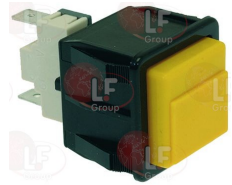

SILANOS 905348

3319232 YELLOW CYCLE START SWITCH
16(8)A/250V 2 contacts
mounting hole 28x28 mm