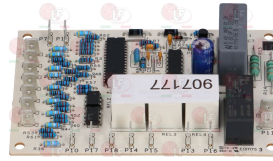

SILANOS 909029

Suitable for:

5051187 CONTROL BOARD TRONIC NOALIA BASIC
dimensions 143x122 mm
for Dishwasher (SILANOS) GDW1000 - GDW1001 S23A

SILANOS 909348

Suitable for:

5046940 TIMER BOARD TRONIC 3 SETTINGS 230V
dimensions 122x80 mm
for DISHWASHER N50B