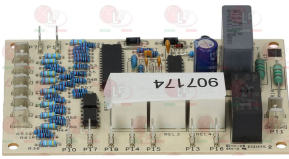

SILANOS 907174

SILANOS 907175

Electronic controllers

3441065 DIGITAL THERMOMETER TM103TN4 -40+100°C
power supply 24V
mounting hole 60x25 mm
for Dishwasher pull-through (SILANOS) T3000