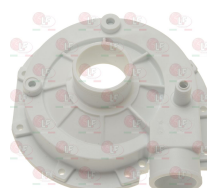

SILANOS 905242

3122292 PUMP HOUSING LGB ZF320VSX
inlet external $\varnothing$ 45 mm - outlet external $\varnothing$ 40 mm