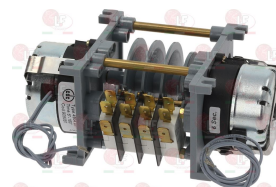

SILANOS 907041

SILANOS 907043

SILANOS 907095

SILANOS 907096

SILANOS 907190

Controllers and changeover switches

3322103 CONTROLLER P265 3 CAMS
20 minutes cycle
230V 50/60Hz
without pin

SILANOS 907173

3322321 CONTROLLER 4904DV 4 CAMS
1st cycle 6 seconds
2nd cycle 180 seconds
230V 50/60Hz
2 motors
for Dishwasher (SILANOS) N50

SILANOS 908499

SILANOS 909087

Suitable for:

SILANOS

3322116 CONTROLLER 4905MDV 5 CAMME
1st cycle 180 seconds
2nd cycle 6 seconds
230V 50/60Hz

SILANOS 907183

Suitable for:

5069385 CONTROLLER 7803F1 3 CAMS
230V 50Hz - 180 second cycle
for Dishwasher (SILANOS) N700F

SILANOS 907180

3322029 PROGRAMMATOR 3 CAMS -120"
motor 230V 50Hz - cycle 120"
for Dishwasher (SILANOS) E40 - E45 - E50 - F27A
V40 - 024
for Glasswasher/Cupwasher (SILANOS) F19 - F19A
F22 - F22A - F28A - R20 - R20A - R23A - R29A
SVELTINA - 030