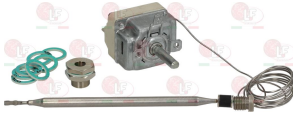

Suitable for:

Suitable for:

2100284 SINGLE-PHASE THERMOSTAT 30-110°C
D-shaped pin $\varnothing$ 6x4.6 mm
capillary length 900 mm - 16A 250V
bulb $\varnothing$ 6x130 mm - with stuffing gland fitting M9x1
with complete tank sealing fitting M12x1

3444133 SINGLE-PHASE THERMOSTAT 30-90°C
covered capillary 2200 mm
bulb $\varnothing$ 6.5x95 mm
15A 250V
D shaft $\varnothing$ 6x4.6 mm
for Dishwasher (SILANOS) N50