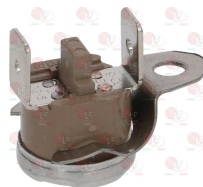

SILANOS 907243

3443054 CONTACT THERMOSTAT 100°C
with manual reset
universal
for Dishwasher (SILANOS)