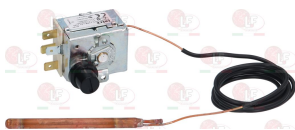

Thermostats

3444165 BOILER SAFETY THERMOSTAT 90-110° C
capillary 1000 mm
bulb ø 6.5x90 mm
15A 250V
for Dishwasher (SILANOS) E40 - E45 - E50 - N700
V40 - V45 - V50 - 600 - 700 - 800 - 900
for Dishwasher hood type (SILANOS) N1000 - N1300
for Glasswasher/Cupwasher (SILANOS) R20 - R20A
R23A - R29A - SVELTINA - 622A
for Glasswasher/Cupwasher (SILANOS) 622A