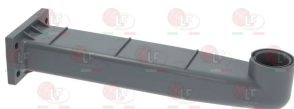

SILANOS 903330

3743636 WASH/RINSE ARM

length 350 mm
for Dishwasher hood type (SILANOS) E1000 - N1000

SILANOS 908743

3786559 GASKET FLAT EPDM 105x65x3.5 mm

for wash support
for Dishwasher hood type (SILANOS) E1000 - N1000
N1300