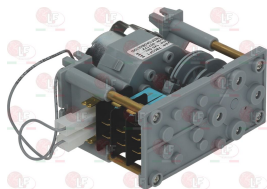

3322321 CONTROLLER 4904DV 4 CAMS
1st cycle 6 seconds
2nd cycle 180 seconds
230V 50/60Hz
2 motors
for Dishwasher (SILANOS) N50

SILANOS 908499

SILANOS 909087

Suitable for:

SILANOS

3322116 CONTROLLER 4905MDV 5 CAMME
1st cycle 180 seconds
2nd cycle 6 seconds
230V 50/60Hz

SILANOS 907183

Suitable for:

5069385 CONTROLLER 7803F1 3 CAMS
230V 50Hz - 180 second cycle
for Dishwasher (SILANOS) N700F

SILANOS 907180

3322029 PROGRAMMATOR 3 CAMS -120"
motor 230V 50Hz - cycle 120"
for Dishwasher (SILANOS) E40 - E45 - E50 - F27A
V40 - 024
for Glasswasher/Cupwasher (SILANOS) F19 - F19A
F22 - F22A - F28A - R20 - R20A - R23A - R29A
SVELTINA - 030