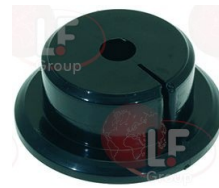

SILANOS 906055

SILANOS

Suitable for:

3250069 SPRING FOR DOOR \varnothing 44x40 mm
carrying capacity: kg 5.2
for TR3000

SILANOS TR1853

3250108 SUPPORT FOR LIFTING SPRING

SILANOS TR0999

Supports