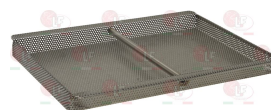

SILANOS 904469

3160491 FILTER OF STAINLESS STEEL 235x310 mm
for Dishwasher hood type (SILANOS) E1000