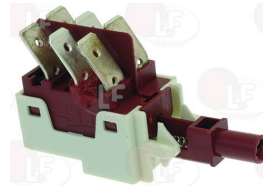

SILANOS 903610

SILANOS 903613

3319627 DOUBLE CHANGE OVER SWITCH 16A 250V
for Dishwasher (SILANOS) 645PS

SILANOS 905314

3319412 PUSH-BUTTON 1-POLE YELLOW
contact capacity 16A 250V - NO contacts
button \varnothing 23 mm - - mounting hole 28x28 mm