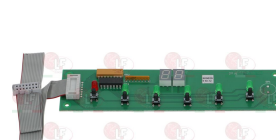

SILANOS 909027

SILANOS 909028

5035514 CIRCUIT BOARD TRONIC FRONT 6 PUSH BUTTON
dimensions 160x45 mm
with flat cable for connection with basis plate
for Dishwasher (SILANOS) N50TRONIC - 620TRONIC
660TRONIC - 670TRONIC
for Pan/utensilwashing machines (SILANOS)
LP57TRONIC