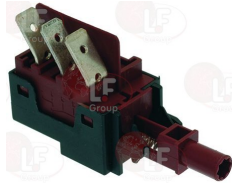

Suitable for:

5036558 SINGLE POLE CHANGE OVER SWITCH 16A 250V
3 inclined crimp terminals