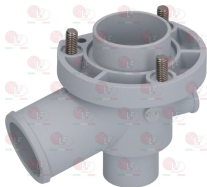

RHIMA 50700016

RHIMA 50700046

3243480 SUPPORT LOCKING RING NUT
for Dishwasher (RHIMA) DR50 - DR51

RHIMA 50020084

3243388 WASH ARM ASSEMBLY SUPPORT
for Dishwasher hood type (RHIMA) DR60

RHIMA 50020119

3243385 WASH ARM ASSEMBLY SUPPORT ϕ 18 mm