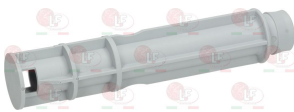

RHIMA 50500031

3448207 OVERFLOW PIPE ø 40x210 mm
in plastic