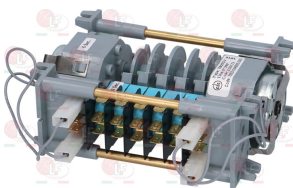

3322232 CONTROLLER 11803F1 3 CAMS
18 minutes cycle
230V 50/60Hz
without pin
for regeneration
for Dishwasher (RHIMA) DR50 - DR51
for Glasswasher/Cupwasher (RHIMA) DR40

RHIMA 50930011

3322195 CONTROLLER 600/627/5309 2 CAMS
120 seconds cycle
230V 50/60Hz
for Glasswasher/Cupwasher (RHIMA) DR40

RHIMA 50930009

RHIMA 50930045

3322172 CONTROLLER 7805DV 5 CAMS
1st cycle 120 seconds
2nd cycle 240 seconds
230V 50Hz
without pin
for Dishwasher (RHIMA) DR51
for Pan/utensilwashing machines (RHIMA) DR165
DR180

RHIMA 50400045

3068081 CAPACITOR ELECTRICAL 12.5 μ F
 450V 50/60Hz - \varnothing 35xh71 mm

RHIMA 50980007

3122719 ELECTRIC PUMP FIR 2275SX 3.60HP
 inlet external \varnothing 63 mm - outlet external \varnothing 63 mm
 3.60HP 220/400V 50Hz 10/5.8A - Rpm 2800

RHIMA 109832

RHIMA 50400094

3068096 **CAPACITOR ELECTRICAL 5 μ F**
 450V 50/60Hz - \varnothing 30xh51 mm

RHIMA 50980004

3122385 **IMPELLER CLOSED OP \varnothing 74 mm**
 for models T.33

RHIMA 50410060

3122735 **PUMP HOUSING OP T.33 0.33HP**
 outlet external \varnothing 28 mm