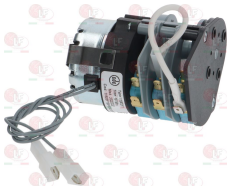

RHIMA 51210047

Contact thermostats

3444283 CONTACT THERMOSTAT +110°C
boiler security
with manual reset - 10A 250V
for Dishwasher (RHIMA) DR50 - DR51
for Glasswasher/Cupwasher (RHIMA) DR40

RHIMA 51010001

Controllers and changeover switches

3322232 CONTROLLER 11803F1 3 CAMS
18 minutes cycle
230V 50/60Hz
without pin
for regeneration
for Dishwasher (RHIMA) DR50 - DR51
for Glasswasher/Cupwasher (RHIMA) DR40

RHIMA 50930011

3322195 CONTROLLER 600/627/5309 2 CAMS
120 seconds cycle
230V 50/60Hz
for Glasswasher/Cupwasher (RHIMA) DR40

RHIMA 50930009

RHIMA 50930045

3322172 CONTROLLER 7805DV 5 CAMS
1st cycle 120 seconds
2nd cycle 240 seconds
230V 50Hz
without pin
for Dishwasher (RHIMA) DR51
for Pan/utensilwashing machines (RHIMA) DR165
DR180