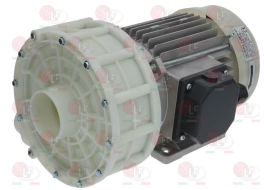

RHIMA 50420004

RHIMA 50420022

3122174 IMPELLER FIR \varnothing 135 mm
 for models 2250/2275SX

RHIMA 50410019

3122660 PUMP HOUSING FIR 2250/2274/2275LH
 inlet external \varnothing 63 mm - outlet external \varnothing 63 mm

RHIMA 50430032

Suitable for:

3786468 PUMP HOUSING GASKET FIR 2275 3.6HP

RHIMA 50700038

3122774 ELECTRIC PUMP FIR 4213DX 0.25HP

inlet external \varnothing 28 mm - outlet external \varnothing 28 mm
0.25HP 230V 50Hz - Rpm 2800
capacitor 6.3 μ F

RHIMA 500400080

3122480 ELECTRIC PUMP OP MEC80.T200SX 2HP

inlet external \varnothing 63 mm - outlet external \varnothing 50 mm
2HP 220/240/380/415V 50Hz - Rpm 2850

RHIMA 50400018

RHIMA 50400043

3122024 SEAL MECHANICAL FOR SHAFT \varnothing 12 mm