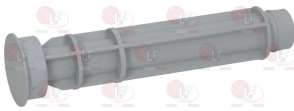

RHIMA 50500027

3448199 OVERFLOW PIPE ø 40x210 mm
made of plastic for drain pump
for Dishwasher (RHIMA) DR51 - DR53
for Dishwasher hood type (RHIMA) DR60 NEW