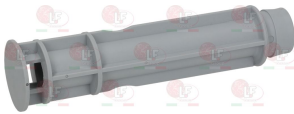

RHIMA 50710071

3448168 OVERFLOW PIPE ø 40x187 mm
made of plastic
for Dishwasher (RHIMA) DR50
for Dishwasher hood type (RHIMA) DR60