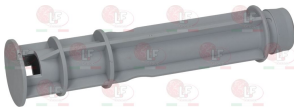

RHIMA 50500026

3448206 OVERFLOW PIPE ø 40x200 mm
in plastic
for Glasswasher/Cupwasher (RHIMA) DR40 S