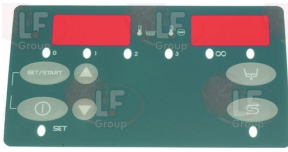

3160479 INTERFERENCE SUP. FILTER D.E.M.FC701Y2FL
0.47µF

RHIMA 50980012

Suitable for:

RHIMA

Suitable for:

Labels for control panels

5027598 DIAPHRAGM SILK SCREENED

RHIMA 50920117