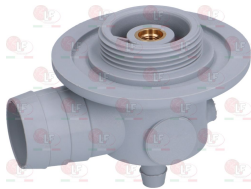

Springs

1. **3250213 HOOD LIFTING SPRING $\varnothing$ 38x630 mm**
   for GASTRO 12S
   for Dishwasher hood type (RHIMA) DR70

RHIMA 51210022

Supports for wash and rinse arms

1. **3743007 LOWER WASH SUPPORT**
   for Dishwasher (RHIMA) DR70