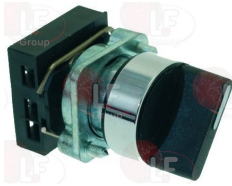

RHIMA 50900118

3057298 SWITCH 0-1 POSITIONS ERSCE-BREMAS
for Dishwasher (RHIMA) DR53