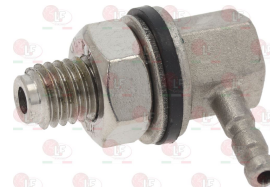

Probes

1. **3390309 PROBE THERMOSTAT FOR CIR. BOARD ECO2**
   capillary 2000 mm
   for Dishwasher (RHIMA) DR53 E
   for Dishwasher hood type (RHIMA) DR60 - DR70

RHIMA 51020003

Relays

1. **3351021 POWER RELAY FINDER 62.82.8.230.0000**
   230V 50/60Hz
   2 exchange contacts 16A

RHIMA 50910040

1. **3351001 POWER RELAY ITALIANA RELÉ B1-2**
   2 NO contacts - contact capacity 16A
   coil 230V 50/60Hz

RHIMA 50910006

RHIMA 50910009

RHIMA 50910040

Rinse aid pumps and accessories

1. **3090352 BOTTOM FILTER WITH CERAMIC WEIGHT**
   fitting for tube $\varnothing$ 4mm
   ceramic weight height 36 mm
   external $\varnothing$ 21 mm - internal hole $\varnothing$ 7 mm
   for DISPENSER SEKO

RHIMA 50110004

1. **3090360 ELBOW FITTING FOR HOSE 4x6**
   stainless steel
   for ELFRAMO LV

RHIMA 50120003

1. **3090083 RINSE AID DISPENSER 3 WAYS**
   with adjusting screw
   with pvc green tube $\varnothing$ 4x6 mm and foot filter

RHIMA 50100001