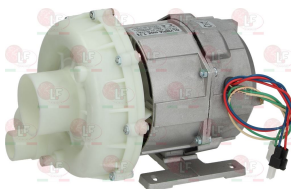

RHIMA

Suitable for:

RHIMA 5042004

RHIMA 5042004

3122367 ELECTRIC PUMP OP T.75 0.75HP
 inlet external \varnothing 60 mm - outlet external \varnothing 50 mm
 additional outlet external \varnothing 30 mm
 0.55kW 230V 50Hz 3.2A - Rpm 2700
 capacitor 12.5 μ f
 for Dishwasher (RHIMA) DR52