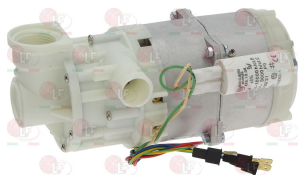

RHIMA 50400041

RHIMA

Suitable for:

Suitable for:

RHIMA

3122259 **ELECTRIC PUMP OP T.33 0.30HP**
 threaded inlet \varnothing 1" F - outlet external \varnothing 28 mm
 0.30HP 230V 50Hz 1.4A - Rpm 2700
 capacitor 5 μ F
 for Dishwasher (RHIMA) DR39

RHIMA 109832

RHIMA 50400094

3068096 **CAPACITOR ELECTRICAL 5 μ F**
 450V 50/60Hz - \varnothing 30xh51 mm

RHIMA 50980004

3122385 **IMPELLER CLOSED OP \varnothing 74 mm**
 for models T.33

RHIMA 50410060

3122735 **PUMP HOUSING OP T.33 0.33HP**
 outlet external \varnothing 28 mm