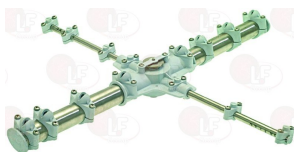

3243472 WASH ARM ASSEMBLY LOCKING NUT
for Glasswasher/Cupwasher (RHIMA) DR40

RHIMA 50020085

3243360 WASH AND RINSE ARM ASSEMBLY 490 mm
for Dishwasher (RHIMA) DR50 - DR51

RHIMA 50010048

3243368 COMPLETE JET FOR RINSE ARM
for Dishwasher (RHIMA) DR50 - DR51