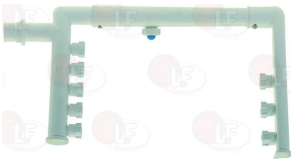

RANCILIO 36240005

3743281 WASH ARM
for Glasswasher/Cupwasher (RANCILIO) LT100 - LT110