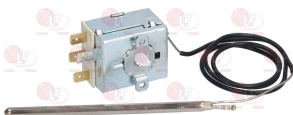

Suitable for:

RANCILIO

Suitable for:

Terminal blocks

3247016 TERMINAL BLOCK 3-POLES FV273 40A 450V
for cable max 6 mm²
operating temperature 150°C
nominal voltage 450 V

RANCILIO 34150023

7151084 TERMINAL BLOCK 3P W/CABLE FIXING AND LID
mod. PA244S - dimensions 60x40 mm

RANCILIO 65459018

3247037 TERMINAL BLOCK 4-POLES FV173 40A 600V
for cable max 6 mm²
operating temperature 150°C
nominal voltage 450 V

RANCILIO 65220010

3247009 TERMINAL BLOCK 6-POLES FV122/B 40A 600V
for cable max 6 mm²
operating temperature 150°C
nominal voltage 450 V

RANCILIO 34150024

RANCILIO 65220011

Thermostats

3444604 SET TEMPERATURE THERMOSTAT F/TANK 53°C
preset temperature
covered capillary 600 mm
button bulb $\varnothing$ 14x31 mm
16A 250V

RANCILIO 65236042

3186612 GASKET FLAT ASBESTOS FREE $\varnothing$ 20x14x2 mm
for thermostat bulb

RANCILIO 65437030

3444612 SINGLE-PHASE THERMOSTAT FOR BOILER 85°C
15A 250V
covered capillary 600 mm
bulb $\varnothing$ 6x120 mm

RANCILIO 65236043

3444268 SINGLE-PHASE THERMOSTAT 0-90°C
covered capillary 1000 mm
bulb $\varnothing$ 6,5x95 mm
15A 250V
D shaft $\varnothing$ 6x4,6 mm
for Dishwasher (RANCILIO) - Series LS
for Glasswasher/Cupwasher (RANCILIO) - Series LT

RANCILIO 34200047