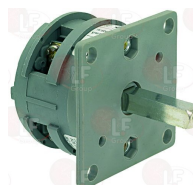

RANCILIO 34030067

3057329 START SELECTOR SWITCH 0-1
for Dishwasher hood type (RANCILIO) LS1105