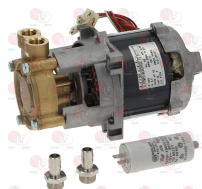

Electric pumps for pressure increase

3122454 ELECTRIC PUMP LGB PS46RH 0.60HP
inlet ø 3/8"F - outlet ø 3/8"F
0.60HP 230V 50Hz 2.5A - Rpm 2800
capacitor 10µF
with 2 hose-end fittings ø 3/8"x 12mm
for pressure increase