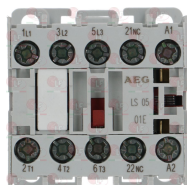

RANCILIO B6-40-00-F

RANCILIO 34200287

3351209 CONTACTOR AEG LS05 9A 230V 4Kw
coil 230V 50/60Hz
3 normally open contacts
1 normally closed auxiliary contact