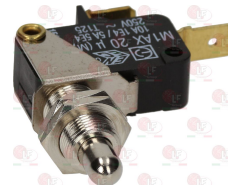

RANCILIO 34100012

RANCILIO 34100014