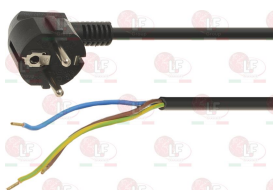

Electrical cables

3050150 POWER SUPPLY CABLE 3x1.5 mm²
with plug SCHUKO
overall length 2500 mm