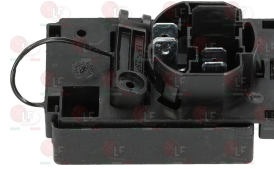

3247016 TERMINAL BLOCK 3-POLES FV273 40A 450V
for cable max 6 mm²
operating temperature 150°C
nominal voltage 450 V

RANCILIO 34150023

7151084 TERMINAL BLOCK 3P W/CABLE FIXING AND LID
mod. PA244S - dimensions 60x40 mm