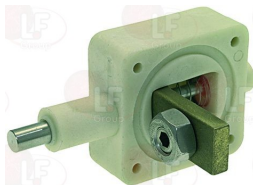

RANCILIO 15705010

3240605 DOOR MICROSWITCH M1AX20 10A 250V