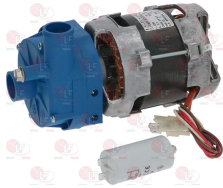

RANCILIO

3068080 CAPACITOR ELECTRICAL 10 μ F
 450V 50/60Hz - \varnothing 30xh71 mm

RANCILIO 3402003

RANCILIO 6520602

3068016 CAPACITOR DUCATI ENERGIA 10 μ F
 450V 50/60Hz
 operating temperature -25 +85°C
 lead connector 6.35x0.8 mm
 \varnothing 36xh58 mm

RANCILIO 65456038

3122398 ELECTRIC PUMP LGB ZF131DX 0.27HP
inlet external \varnothing 28 mm - outlet external \varnothing 28 mm
0.20kW 230V 50Hz 1.1A - Rpm 2800
capacitor 6.3 μ F

RANCILIO 34013300

3068010 CAPACITOR DUCATI ENERGIA 6,3 μ F
450V 50/60Hz
operating temperature -25 +85°C
lead connection 6.35x0.8 mm
 \varnothing 32xh55 mm

3122631 ELECTRIC PUMP LGB ZF400SX 0.80HP
inlet external \varnothing 50 mm - outlet external \varnothing 50 mm
0.60kW 230V 50Hz 3.8A - Rpm 2800
capacitor 16 μ F

RANCILIO 65130109

3122829 ELECTRIC PUMP LGB ZF400VSX 1.14HP 230V
inlet external \varnothing 50 mm - outlet external \varnothing 50 mm
0.85kW 230V 50Hz - capacitor 16 μ F