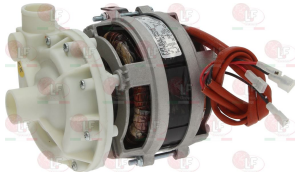

RANCILIO

Suitable for:

RANCILIO

Suitable for:

Electric pumps

3122057 ELECTRIC PUMP FIR 4134SX 0.25HP
 inlet external \varnothing 30 mm - outlet external \varnothing 30 mm
 0.25HP 230V 50Hz 1.5A - Rpm 2700
 capacitor 10 μ F - flow rate 95 L/min

RANCILIO

3068080 CAPACITOR ELECTRICAL 10 μ F
 450V 50/60Hz - \varnothing 30xh71 mm

RANCILIO 3402003

RANCILIO 6520602

3068016 CAPACITOR DUCATI ENERGIA 10 μ F
 450V 50/60Hz
 operating temperature -25 +85°C
 lead connector 6.35x0.8 mm
 \varnothing 36xh58 mm