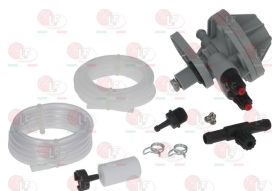

3090602 INLET VALVE

RANCILIO 65144012

Suitable for:

RANCILIO

Suitable for:

6926278 RINSE AID DOSING PUMP DIB-E
 open back fitting for connection to the auxiliary pump hydraulic system for rinse aid dosing in dishwashers, it does not need power connection
 adjustable flow rate: 0÷3 cm³
 connection between solenoid valve & boiler (dib-e)