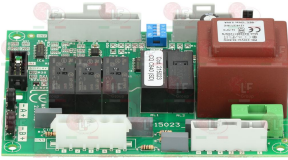

Electronic boards

3390034 CIRCUIT BOARD
without EPROM
dimensione 135x100 mm