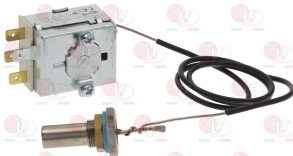

Thermostats

3444604 SET TEMPERATURE THERMOSTAT F/TANK 53°C
preset temperature
covered capillary 600 mm
button bulb $\varnothing$ 14x31 mm
16A 250V

RANCILIO 65236042

3186612 GASKET FLAT ASBESTOS FREE $\varnothing$ 20x14x2 mm
for thermostat bulb