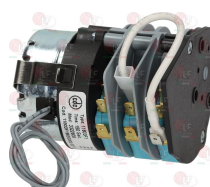

RANCILIO 34050022

3322090 CONTROLLER P26 3 CAMS
20 minutes cycle
230V 50Hz

RANCILIO 34050032

3322609 CONTROLLER 11803F1 3 CAMS
150-second cycle
230V 50/60Hz
without pin
former model 600/636/5200 - PWE5

RANCILIO 65238053