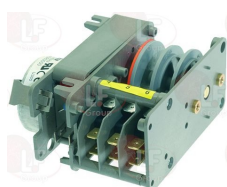

Suitable for:

RANCILIO

Suitable for:

Contactors

5019444 CONTACTOR ABB B6-40-00
6A 400V 4Kw - bobina 230V 50/60Hz
4 NO contacts

RANCILIO 34200332

5061929 CONTACTOR ABB B6-40-00-F
6A 400V 4Kw - coil 230V 50/60Hz
4 NO contacts
faston type connections

RANCILIO B6-40-00-F

RANCILIO 34200287

3351209 CONTACTOR AEG LS05 9A 230V 4Kw
coil 230V 50/60Hz
3 normally open contacts
1 normally closed auxiliary contact

RANCILIO 65229032

Controllers and changeover switches

3322613 CONTROL SELECTOR 7804DV 4 CAMS
1st cycle 60 seconds
2nd cycle 20 minutes
230V 50/60Hz
2 motors

RANCILIO 65238066

3322092 CONTROLLER P255 4 CAMS
1st cycle 120 seconds
2nd cycle 6 seconds
230V 50/60Hz

RANCILIO 34050022

3322090 CONTROLLER P26 3 CAMS
20 minutes cycle
230V 50Hz

RANCILIO 34050032

3322609 CONTROLLER 11803F1 3 CAMS
150-second cycle
230V 50/60Hz
without pin
former model 600/636/5200 - PWE5

RANCILIO 65238053