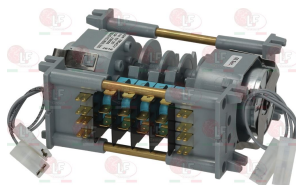

Controllers and changeover switches

3322613 CONTROL SELECTOR 7804DV 4 CAMS
1st cycle 60 seconds
2nd cycle 20 minutes
230V 50/60Hz
2 motors