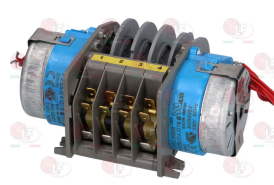

RANCILIO 34050022

3322090 CONTROLLER P26 3 CAMS
20 minutes cycle
230V 50Hz

RANCILIO 34050032

3322609 CONTROLLER 11803F1 3 CAMS
150-second cycle
230V 50/60Hz
without pin
former model 600/636/5200 - PWE5

RANCILIO 65238053