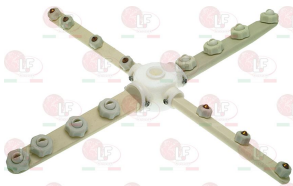

Suitable for:

3501120 RINSE ARM JET
for Dishwasher (RANCILIO) LS385 - LS395 - LS605
for Glasswasher/Cupwasher (RANCILIO) LT185 - LT285

RANCILIO 23117026

3186277 SUPPORT FLANGE GASKET

RANCILIO 36201023

3243559 WASH ARM ASSEMBLY FIXING SCREW
for Glasswasher/Cupwasher (RANCILIO) LT185 - LT195

RANCILIO 25148004

3501121 WASH JET
for Dishwasher (RANCILIO) LS385 - LS395 - LS605
for Glasswasher/Cupwasher (RANCILIO) LT185 - LT285

RANCILIO 38123210

3243333 COMPLETE WASH AND RINSE ARM ASSEMBLY
for Dishwasher (RANCILIO) LS385 - LS395 - LS605
LT365

RANCILIO

RANCILIO 15704063

RANCILIO 15704066

RANCILIO

Suitable for:

3501113 RINSE JET RING NUT
for Dishwasher (RANCILIO) LS120 - LS385 - LS395
LS605
for Glasswasher/Cupwasher (RANCILIO) LT185 - LT285

RANCILIO 23216004

RANCILIO 38123209

3186276 SUPPORT GASKET
for Dishwasher (RANCILIO) LS605 - LS705 - LS805

RANCILIO 36201027

3243568 WASH ARM ASSEMBLY LOCKING NUT
for Glasswasher/Cupwasher (RANCILIO) LT185 - LT195

RANCILIO 38123207

3501119 WASHING JET NUT
for Dishwasher (RANCILIO) LS120 - LS385 - LS395
LS605
for Glasswasher/Cupwasher (RANCILIO) LT185 - LT285

RANCILIO 23225011

RANCILIO 38123208

3243898 LOWER WASH ARM ASSEMBLY SUPPORT
for Glasswasher/Cupwasher (RANCILIO) LT185 - LT285

RANCILIO 38123212