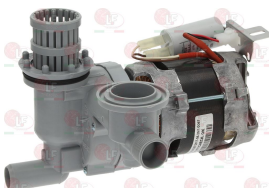

RANCILIO 65999135

1186803 O-RING 02037 EPDM
ring thickness 1.78 mm - internal $\varnothing$ 9.25 mm