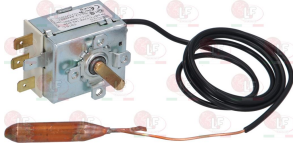

RANCILIO

Suitable for:

3444229 SINGLE-PHASE THERMOSTAT 90°C
covered capillary 1000 mm
bulb $\varnothing$ 9x40 mm
15A 250V
D shaft $\varnothing$ 6x4.6 mm
for Glasswasher/Cupwasher (RANCILIO) - Series LT