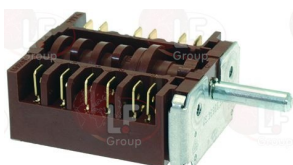

Selector switches

3057198 SELECTOR SWITCH 0-5 POSITIONS
contact capacity 16A 250V - max 150°C
D-shaped pin ø 6x4.6 mm
for Dishwasher (RANCILIO) - Series LTB