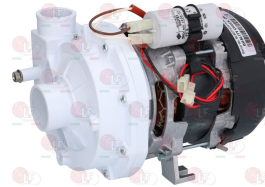

Electric pumps

- 7122001 ELECTRIC PUMP LGB ZFC1121SX 0.40HP**
inlet \varnothing external 28 mm - outlet \varnothing external 26 mm
0,40HP 230V 50Hz 1,4A - Rpm 2800
capacitor 6,3 μ f

OZTIRYAKILER 9099.ZF121.00

- 7122002 ELECTRIC PUMP LGB ZF290VSX 0.90HP**
inlet \varnothing external 45 mm - outlet \varnothing external 40 mm
0,90HP 230V 50Hz 2,9A - Rpm 2800
capacitor 12,5 μ F

OZTIRYAKILER 9099.ZF290.VO

7122003 ELECTRIC PUMP LGB ZF650SX 2HP
inlet \varnothing external 50 mm - outlet \varnothing external 50 mm
2HP 230V 50Hz 6,8A -- Rpm 2800
capacitor 20 μ F

OZTIRYAKILER 9099.ZF650.00

Electric pumps for pressure increase

7122004 ELECTRIC PUMP PKm 60 0.50HP
inlet \varnothing 1"F - outlet \varnothing 1"F
0,37kW 220/230V 50Hz - Rpm 2900
capacitor 10 μ f - hydraulic head 5-38 m
portata 5-40 L/min - per aumento pressione

OZTIRYAKILER 9099.01000.04

7355001 HEATING ELEMENT 2000W 230V
immersion depth 290 mm
width 65 mm - flange 80x27 mm

OZTIRYAKILER 9099.01000.00

7355002 HEATING ELEMENT 2950W 230V
immersed length 290 mm
width 65 mm - flange 80x27 mm