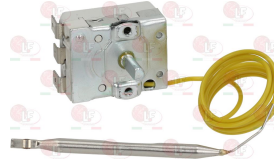

OZTIRYAKILER 6234.00001.080

Wash and rinse arms for warewashers

7151287 WASH/RINSE ARM ASSEMBLY 515 mm
middle hole $\varnothing$ 15 mm
with bushings