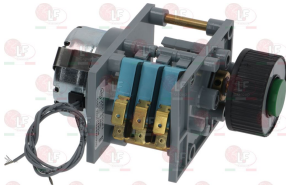

Controllers and changeover switches

3322054 TIMER 9003F3 3 CAMS
6 minutes cycle
rinse 17 seconds
230V 50/60HZ
anticlockwise rotation
complete with knob and push-button

OEM EC030

3322160 KNOB FOR TIMER ø 41 mm
D-shaped hole 6x4.6 mm