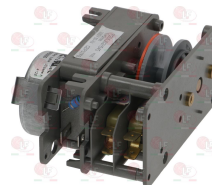

NOSEM

STORME

Contactors

3351012 CONTACTOR SIEMENS 3TG1001-1AL2
 16A 230V 50/60Hz
 contacts: 3 NO + 1 NC

NOSEM

STORME

Controllers and changeover switches

3322261 TIMER P265 3 CAMS
 240 seconds cycle
 230V 50/60Hz
 counter-clockwise rotation
 D-shaped pin \varnothing 6x4.6 mm
 for Dishwasher (STORME) LT500T

NOSEM

STORME

3446200 TIMER 7802F1 2 CAMS
 180 second cycle
 230V 50Hz
 without pin
 for drain pump
 for Dishwasher (STORME) LT5 - LT500M

NOSEM

STORME LF-5014710

NOSEM LF-5014710

STORME

Suitable for:

NOSEM

3322147 **TIMER 7805DV 5 CAMS**
 1st cycle 240 seconds
 2nd cycle 40 seconds
 230V 50Hz
 for Dishwasher (STORME) LT500T

STORME

3322260 **TIMER 7805DV 5 CAMS**
 1st cycle 6 seconds
 2nd cycle 180 seconds
 230V 50Hz
 without pin
 for Dishwasher hood type (STORME) L501