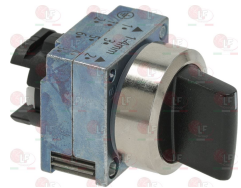

NOSEM

STORME

Suitable for:

3319510 CONTACT SIEMENS 3SB3400-0B 10A 400V
1 contact NO
for Dishwasher hood type (STORME) L502

NOSEM LF-3057282
STORME LF-3454035

NOSEM LF-3454035

STORME LF-3057282

3319523 SWITCH 3 POSITIONS SIEMENS
with support
mounting hole \varnothing 22 mm
for Dishwasher hood type (STORME) L502