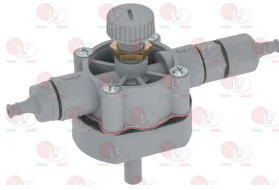

3090070 DOSING PUMP IB1 FOR RINSE AID
with smooth connecting tube \varnothing 10 mm
flow rate adjuster

NOSEM

STORME

3090073 INJECTOR DIAPHRAGM

NOSEM

STORME

3090016 HYDRAULIC DISPENSER TYPE 3000
for rinse aid - flow rate max 3.6 cc
with inspectionable filter - silicone valves
neoprene/nylon diaphragm
for Glasswasher/Cupwasher (NOSEM) NA400