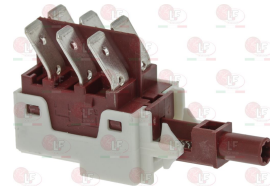

NOSEM MECEDV6364

STORME

3319627 DOUBLE CHANGE OVER SWITCH 16A 250V

STORME

3319174 PUSH-BUTTON BIPOLAR ORANGE 16A 250V
16(4)A 250V - max. temperature 120°C
with indicator light - mounting hole 22x30 mm
for Dishwasher (STORME) LT500M - LT500T