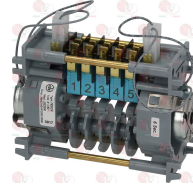

NOSEM

STORME

Contactors

3351012 CONTACTOR SIEMENS 3TG1001-1AL2
 16A 230V 50/60Hz
 contacts: 3 NO + 1 NC

NOSEM

STORME

Controllers and changeover switches

3322261 TIMER P265 3 CAMS
 240 seconds cycle
 230V 50/60Hz
 counter-clockwise rotation
 D-shaped pin \varnothing 6x4.6 mm
 for Dishwasher (STORME) LT500T

NOSEM

STORME

3446200 TIMER 7802F1 2 CAMS
 180 second cycle
 230V 50Hz
 without pin
 for drain pump
 for Dishwasher (STORME) LT5 - LT500M

NOSEM

STORME LF-5014710

NOSEM LF-5014710

STORME

Suitable for:

NOSEM

3322147 **TIMER 7805DV 5 CAMS**
 1st cycle 240 seconds
 2nd cycle 40 seconds
 230V 50Hz
 for Dishwasher (STORME) LT500T

STORME

3322260 **TIMER 7805DV 5 CAMS**
 1st cycle 6 seconds
 2nd cycle 180 seconds
 230V 50Hz
 without pin
 for Dishwasher hood type (STORME) L501

NOSEM

STORME

3322146 **TIMER 7807DV 7 CAMS**
 1st cycle 60 seconds
 2nd cycle 120 seconds
 3rd cycle 180 seconds
 24V 50/60Hz
 for Dishwasher (STORME) L502BT

STORME

Door catches

3398050 **DOOR CATCH COMPLETE**
 for all models