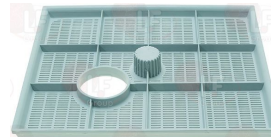

Filters

3160464 FILTER SURFACE S/STEEL 230x200 mm
for Dishwasher (STORME) L502BT
for Dishwasher hood type (STORME) L501 - L502

NOSEM

STORME

3160321 FILTER 230x200 mm
for Dishwasher (STORME) LT500M - LT500T