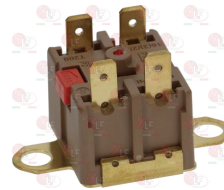

Contact thermostats

3444246 CONTACT THERMOSTAT FOR BOILER 100°C
 4 contacts 16A 250V
 for boiler

NOSEM

STORME

3744070 SAFETY THERMOSTAT FOR TANK 85°C
 4 contacts 16A 250V
 for Dishwasher hood type (STORME) L501 - L502

NOSEM

STORME

Contactors

3351012 CONTACTOR SIEMENS 3TG1001-1AL2
 16A 230V 50/60Hz
 contacts: 3 NO + 1 NC

NOSEM

STORME

Controllers and changeover switches

3322261 TIMER P265 3 CAMS
 240 seconds cycle
 230V 50/60Hz
 counter-clockwise rotation
 D-shaped pin \varnothing 6x4.6 mm
 for Dishwasher (STORME) LT500T

NOSEM

STORME

3446200 TIMER 7802F1 2 CAMS
 180 second cycle
 230V 50Hz
 without pin
 for drain pump
 for Dishwasher (STORME) LT5 - LT500M

NOSEM

STORME LF-5014710

NOSEM LF-5014710

STORME

Suitable for: