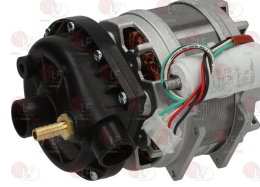

NOSEM

STORME

3446200 TIMER 7802F1 2 CAMS
 180 second cycle
 230V 50Hz
 without pin
 for drain pump
 for Dishwasher (STORME) LT5 - LT500M

NOSEM

STORME LF-5014710

NOSEM LF-5014710

STORME

Suitable for:

Suitable for:

Electric pumps

3122432 ELECTRIC PUMP AP IM1629030 0.30HP
inlet external \varnothing 32 mm - outlet external \varnothing 31 mm
0.30HP 230V 50Hz - Rpm 2800
capacitor 10 μ f

NOSEM

STORME

3122433 ELECTRIC PUMP AP IM32591 0.60HP
inlet external \varnothing 30 mm - outlet external \varnothing 30 mm
0.60HP 230V 50Hz - Rpm 2850
capacitor 12.5 μ f

NOSEM

3122434 ELECTRIC PUMP APIM 2031 1HP
inlet external \varnothing 45 mm - outlet external \varnothing 40 mm
1HP 230V 50Hz - Rpm 2800
capacitor 12 μ f

NOSEM

STORME

3122728 ELECTRIC PUMP IME EP100C 1HP
inlet external \varnothing 46 mm - outlet external \varnothing 41 mm
0,75kW 230V 50Hz - capacitor 12.5 μ f
for Dishwasher hood type (STORME) L502

NOSEM

STORME LF-5013635

NOSEM LF-5013635

STORME

3122172 ELECTRIC PUMP IME EP30 0.30HP
inlet external \varnothing 32 mm - outlet external \varnothing 31 mm
0.22kW 230V 50Hz - Rpm 2800
capacitor 10 μ f

STORME