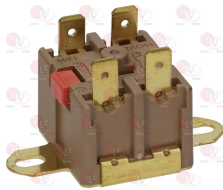

Contact thermostats

3444246 CONTACT THERMOSTAT FOR BOILER 100°C
4 contacts 16A 250V
for boiler