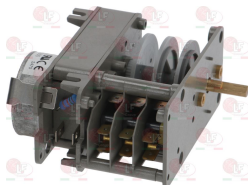

NOSEM

STORME

Contactors

3351012 CONTACTOR SIEMENS 3TG1001-1AL2
 16A 230V 50/60Hz
 contacts: 3 NO + 1 NC

NOSEM

STORME

Controllers and changeover switches

3322261 TIMER P265 3 CAMS
 240 seconds cycle
 230V 50/60Hz
 counter-clockwise rotation
 D-shaped pin \varnothing 6x4.6 mm
 for Dishwasher (STORME) LT500T

NOSEM

STORME

3446200 TIMER 7802F1 2 CAMS
 180 second cycle
 230V 50Hz
 without pin
 for drain pump
 for Dishwasher (STORME) LT5 - LT500M

NOSEM

STORME LF-5014710

NOSEM LF-5014710

STORME

Suitable for:

STORME

- 3355410 HEATING ELEMENT FOR BOILER 2700W 230V**
immersed length 290 mm
ext. \varnothing flange 50 mm - for boiler hole \varnothing 30 mm
distance between mounting holes 45 mm
complete with gasket \varnothing 41 mm
for Glasswasher/Cupwasher (STORME) ME400

3355595 HEATING ELEMENT FOR BOILER 3000W 230V
 immersed length 280 mm
 ext. \varnothing flange 50 mm - for boiler hole \varnothing 30 mm
 distance between mounting holes 45 mm
 complete with gasket \varnothing 41 mm
 for Dishwasher (STORME) LT500M - LT500T