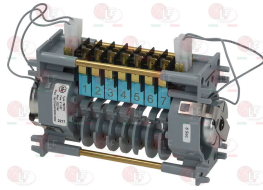

NOSEM

STORME

3322146 **TIMER 7807DV 7 CAMS**
1st cycle 60 seconds
2nd cycle 120 seconds
3rd cycle 180 seconds
24V 50/60Hz
for Dishwasher (STORME) L502BT