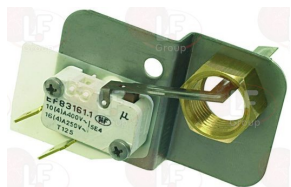

NOSEM

STORME

3240129 MICROSWITCH FOR DOOR COMPLETE