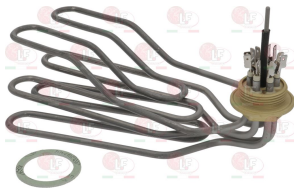

STORME

3186014 O-RING 06225 EPDM \varnothing 67 mm
 ring thickness 5.34 mm - internal \varnothing 56.52 mm

STORME

Suitable for:

3355407 HEATING ELEMENT FOR W. TANK 1800W 230V
 immersed length 315 mm
 connection \varnothing 12 mm
 for Glasswasher/Cupwasher (STORME) ME400

STORME

Suitable for:

3355408 HEATING ELEMENT FOR W. TANK 2500W 230V
 immersed length 400 mm
 connection \varnothing 12 mm
 for Dishwasher (STORME) LT500M - LT500T

STORME

3355409 HEATING ELEMENT FOR W. TANK 4500W 230V
 immersed length 280 mm
 connection \varnothing 1"1/4 (43 mm)
 complete with gasket \varnothing 54 mm
 for Dishwasher (STORME) LT501 - LT502 - LT502BT

STORME

3355596 HEATING ELEMENT FOR W. TANK 800W 230V
 immersed length 330 mm
 width 50 mm - height 30 mm
 connection \varnothing 12 mm
 for Glasswasher/Cupwasher (STORME) SM350 - SM350H

STORME

3355607 HEATING ELEMENT TANK 2750/3250W 220/240V
 immersed length 370 mm
 connections \varnothing 10 mm