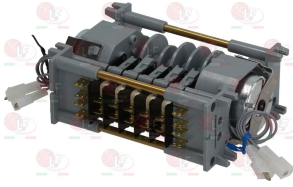

NOSEM

STORME

Contactors

3351012 CONTACTOR SIEMENS 3TG1001-1AL2
 16A 230V 50/60Hz
 contacts: 3 NO + 1 NC

NOSEM

STORME

Controllers and changeover switches

3322261 TIMER P265 3 CAMS
 240 seconds cycle
 230V 50/60Hz
 counter-clockwise rotation
 D-shaped pin \varnothing 6x4.6 mm
 for Dishwasher (STORME) LT500T

NOSEM

STORME

3446200 TIMER 7802F1 2 CAMS
 180 second cycle
 230V 50Hz
 without pin
 for drain pump
 for Dishwasher (STORME) LT5 - LT500M

NOSEM

STORME LF-5014710

NOSEM LF-5014710

STORME

Suitable for:

NOSEM

3322147 **TIMER 7805DV 5 CAMS**
 1st cycle 240 seconds
 2nd cycle 40 seconds
 230V 50Hz
 for Dishwasher (STORME) LT500T

STORME

3322260 **TIMER 7805DV 5 CAMS**
 1st cycle 6 seconds
 2nd cycle 180 seconds
 230V 50Hz
 without pin
 for Dishwasher hood type (STORME) L501

STORME

- 3355410 HEATING ELEMENT FOR BOILER 2700W 230V**
immersed length 290 mm
ext. \varnothing flange 50 mm - for boiler hole \varnothing 30 mm
distance between mounting holes 45 mm
complete with gasket \varnothing 41 mm
for Glasswasher/Cupwasher (STORME) ME400