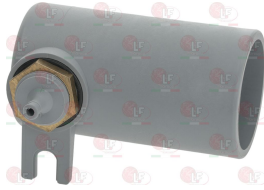

NOSEM AD60050

3060118 AIR CHAMBER $\varnothing$ 60x110 mm