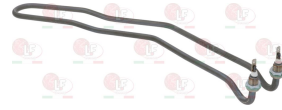

STORME

Suitable for:

3355408 HEATING ELEMENT FOR W. TANK 2500W 230V
immersed length 400 mm
connection $\varnothing$ 12 mm
for Dishwasher (STORME) LT500M - LT500T